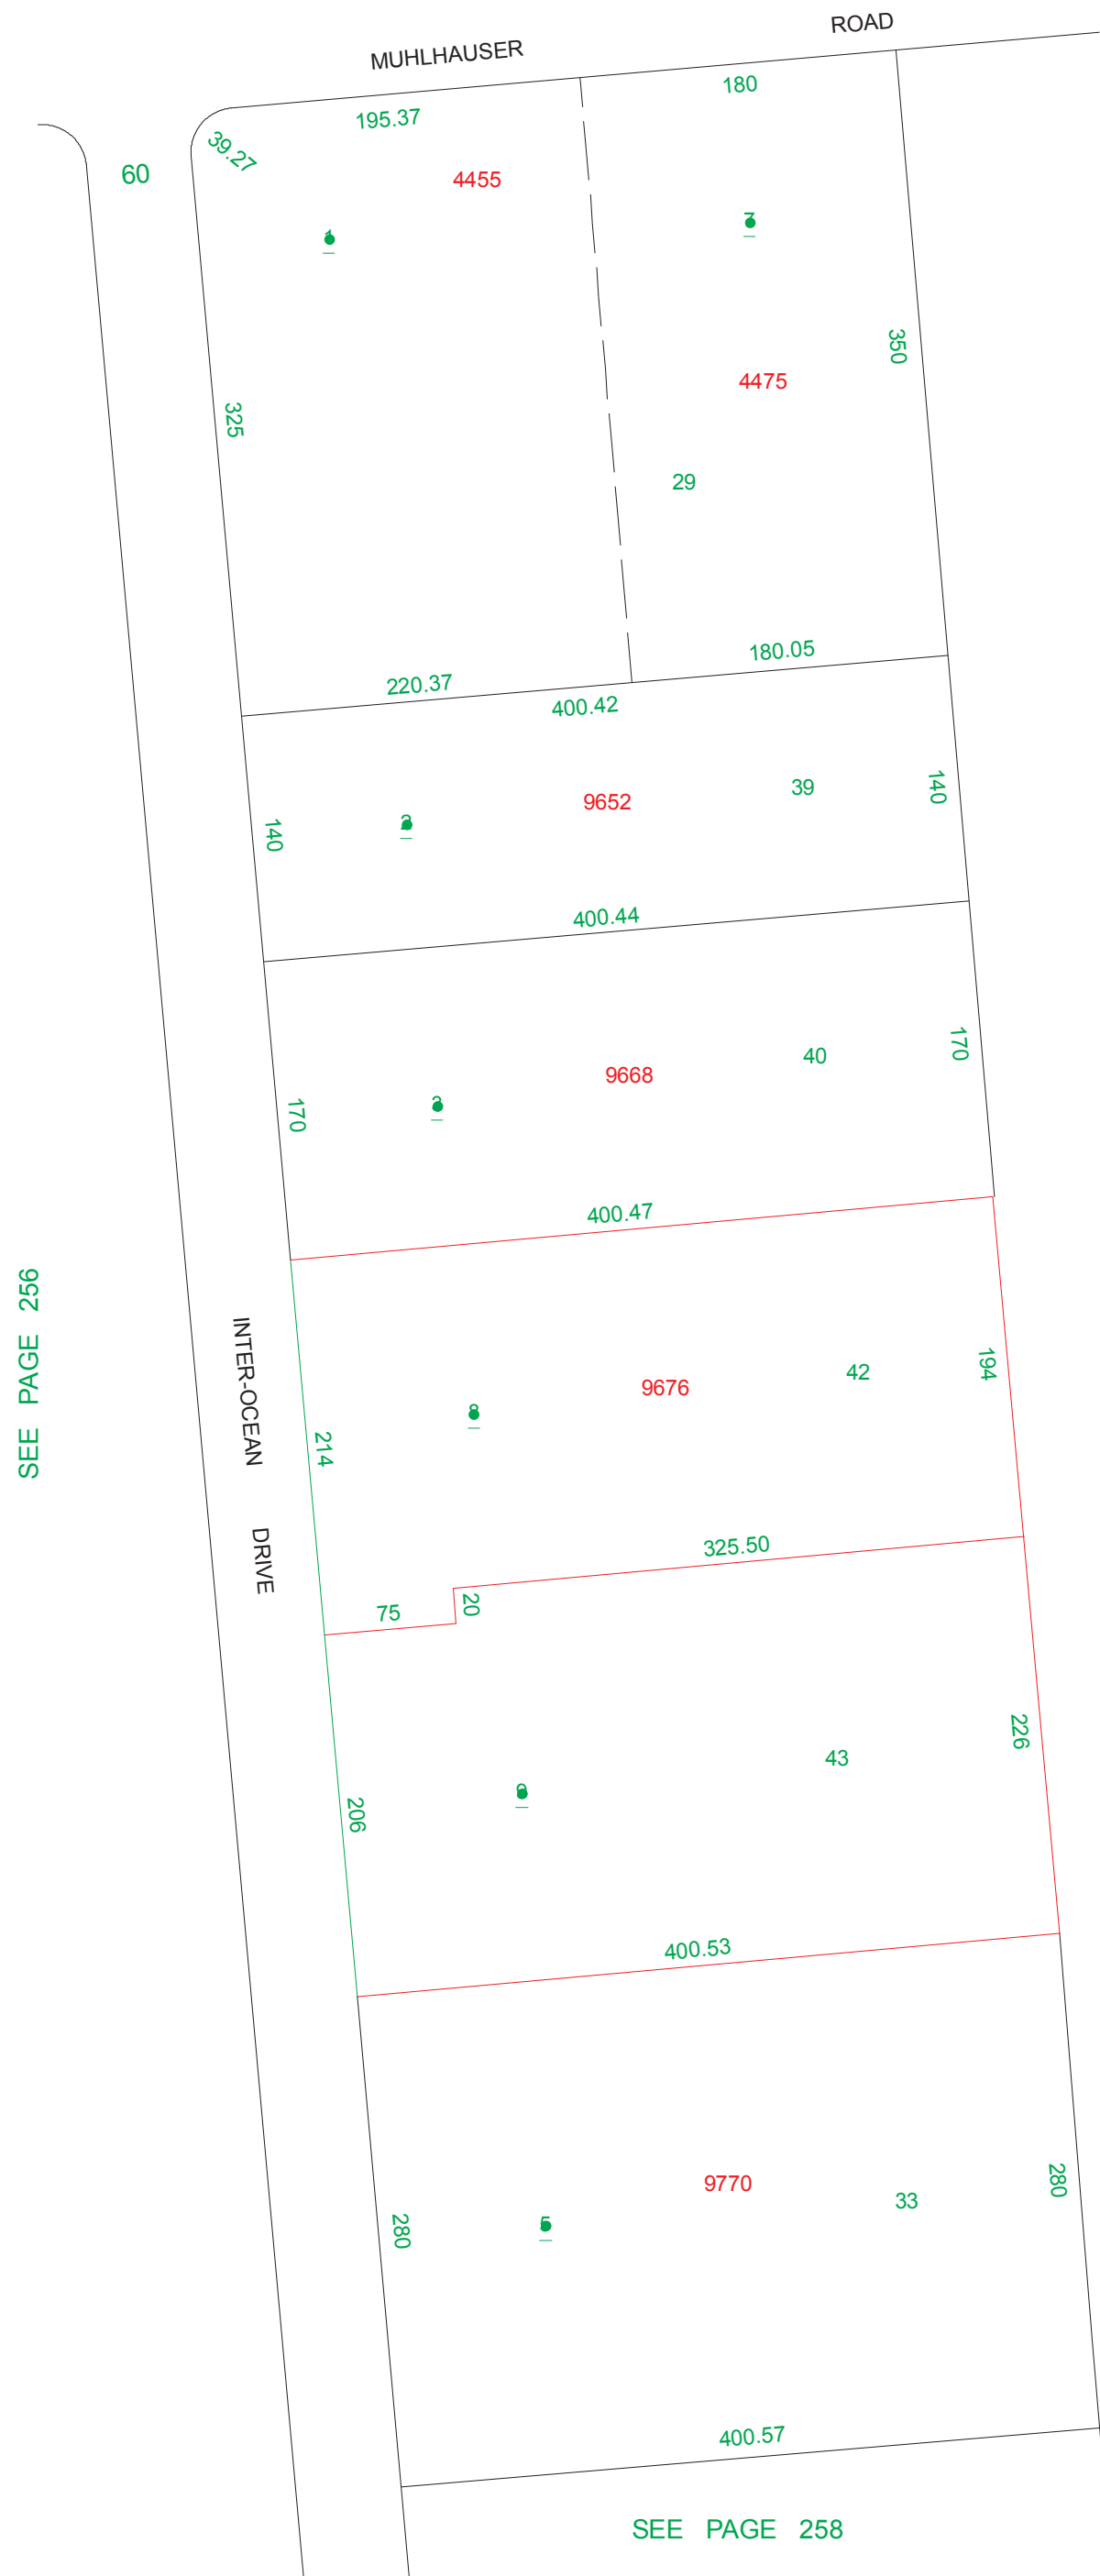

COMMERCE PARK TRI-COUNTY
WEST CHESTER TOWNSHIP
SECTION 8, TOWN 2, RANGE 2

259.000

HOUSE NUMBERS

SEE PAGE 7

N

SCALE: 1"=100'

REVISED 5/31/96