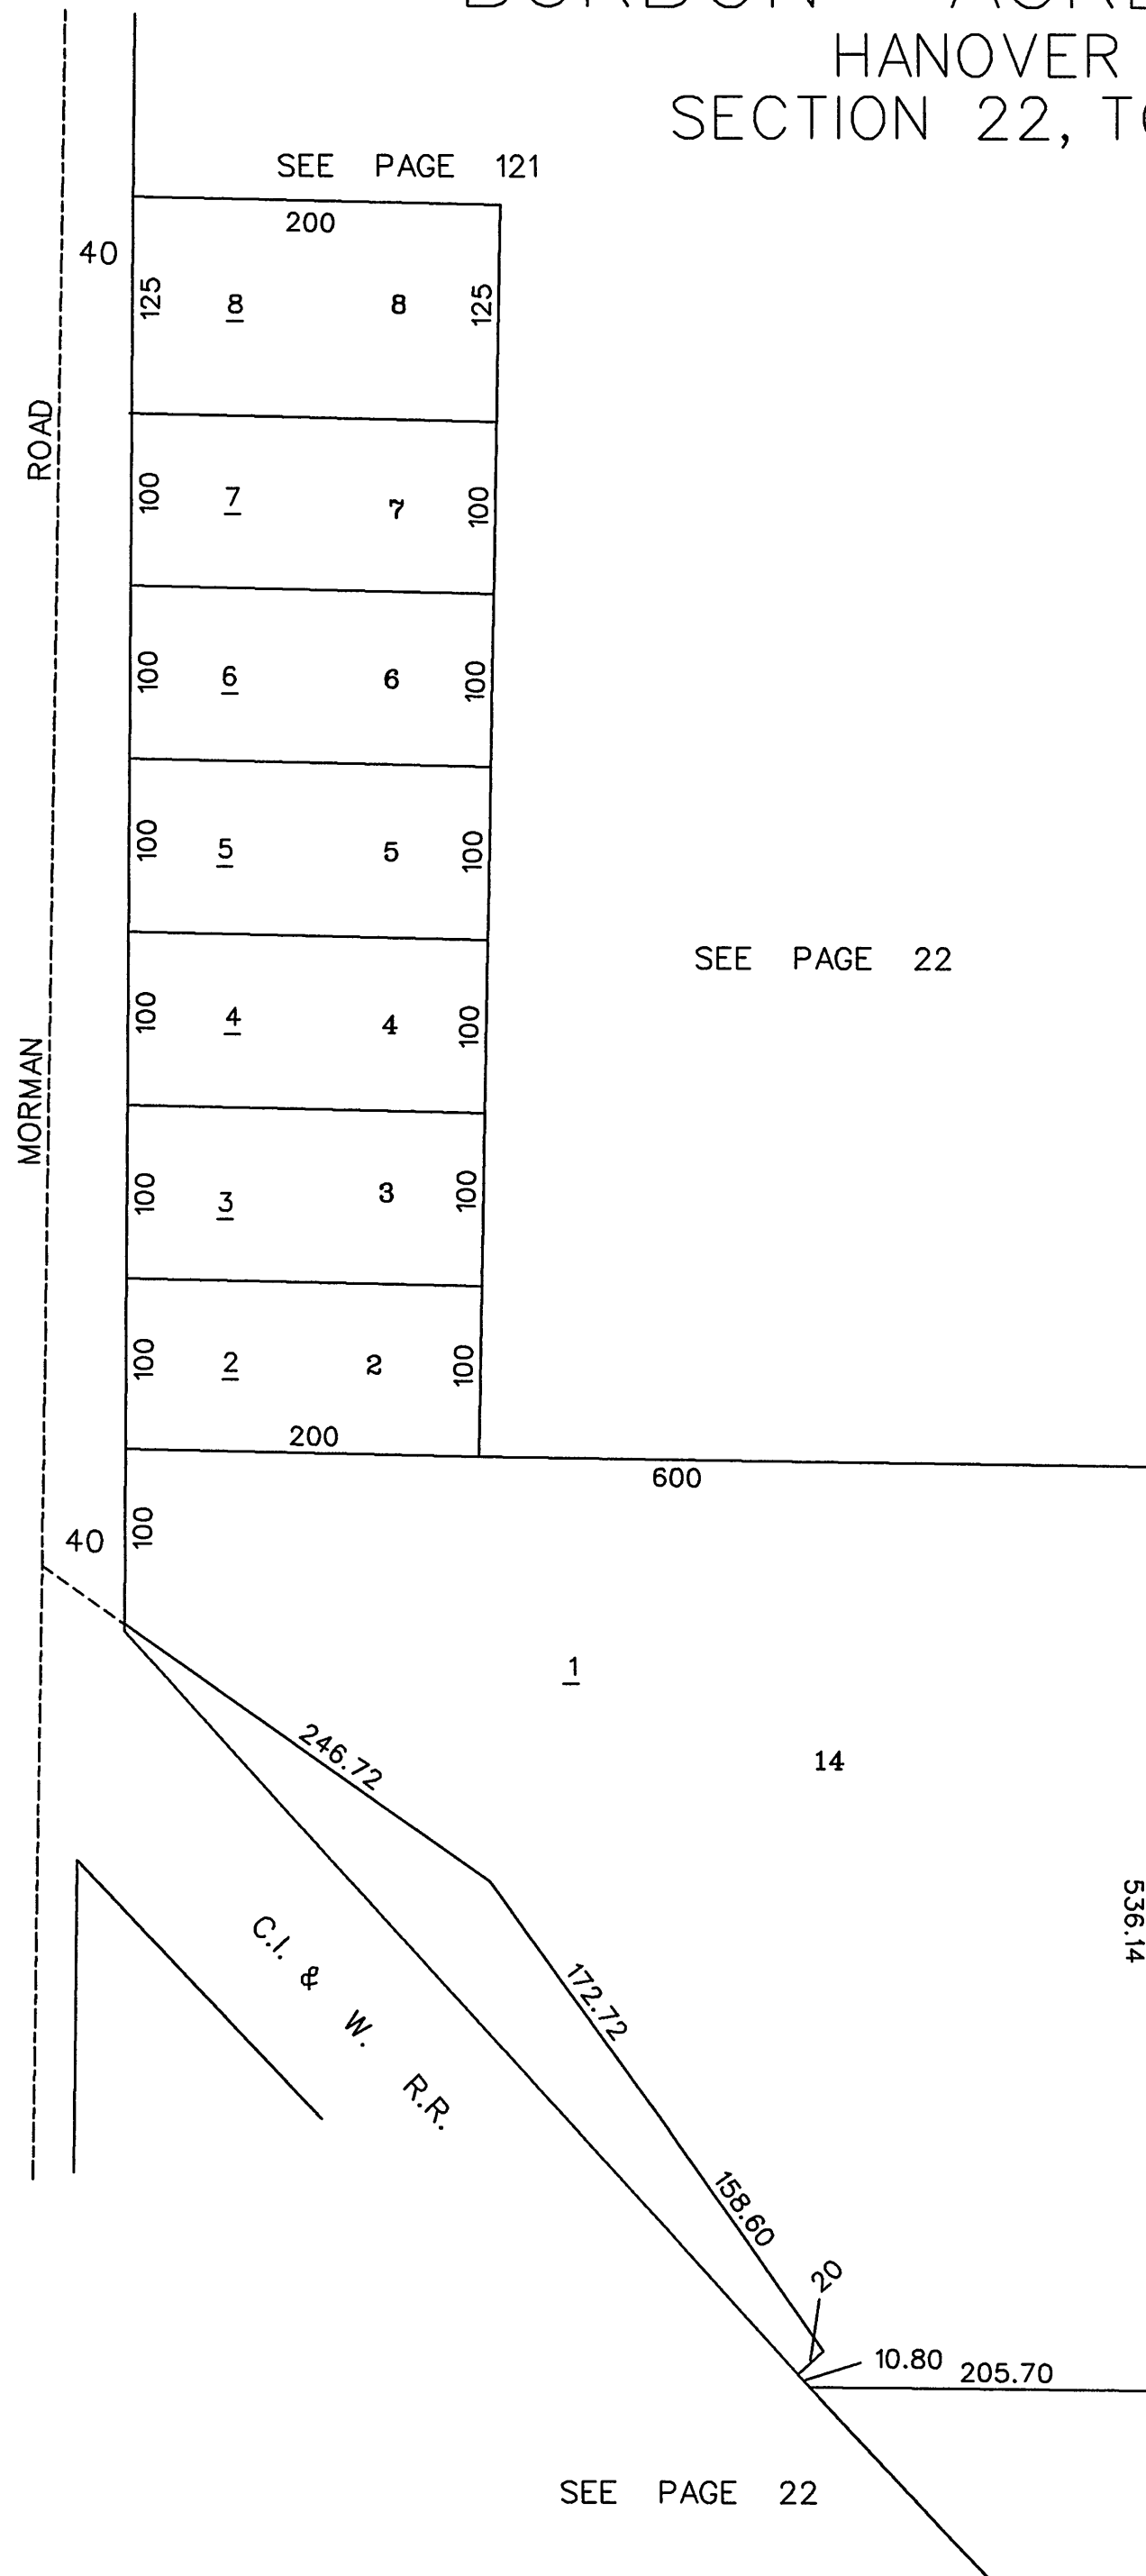

BURBON ACRES SUBDIVISION

122.000

HANOVER TOWNSHIP
SECTION 22, TOWN 4, RANGE 2

SEE PAGE 121

SEE PAGE 21

SEE PAGE 22

SEE PAGE 22

SEE PAGE 22

SCALE: 1"=100'
REVISED 12/14/94