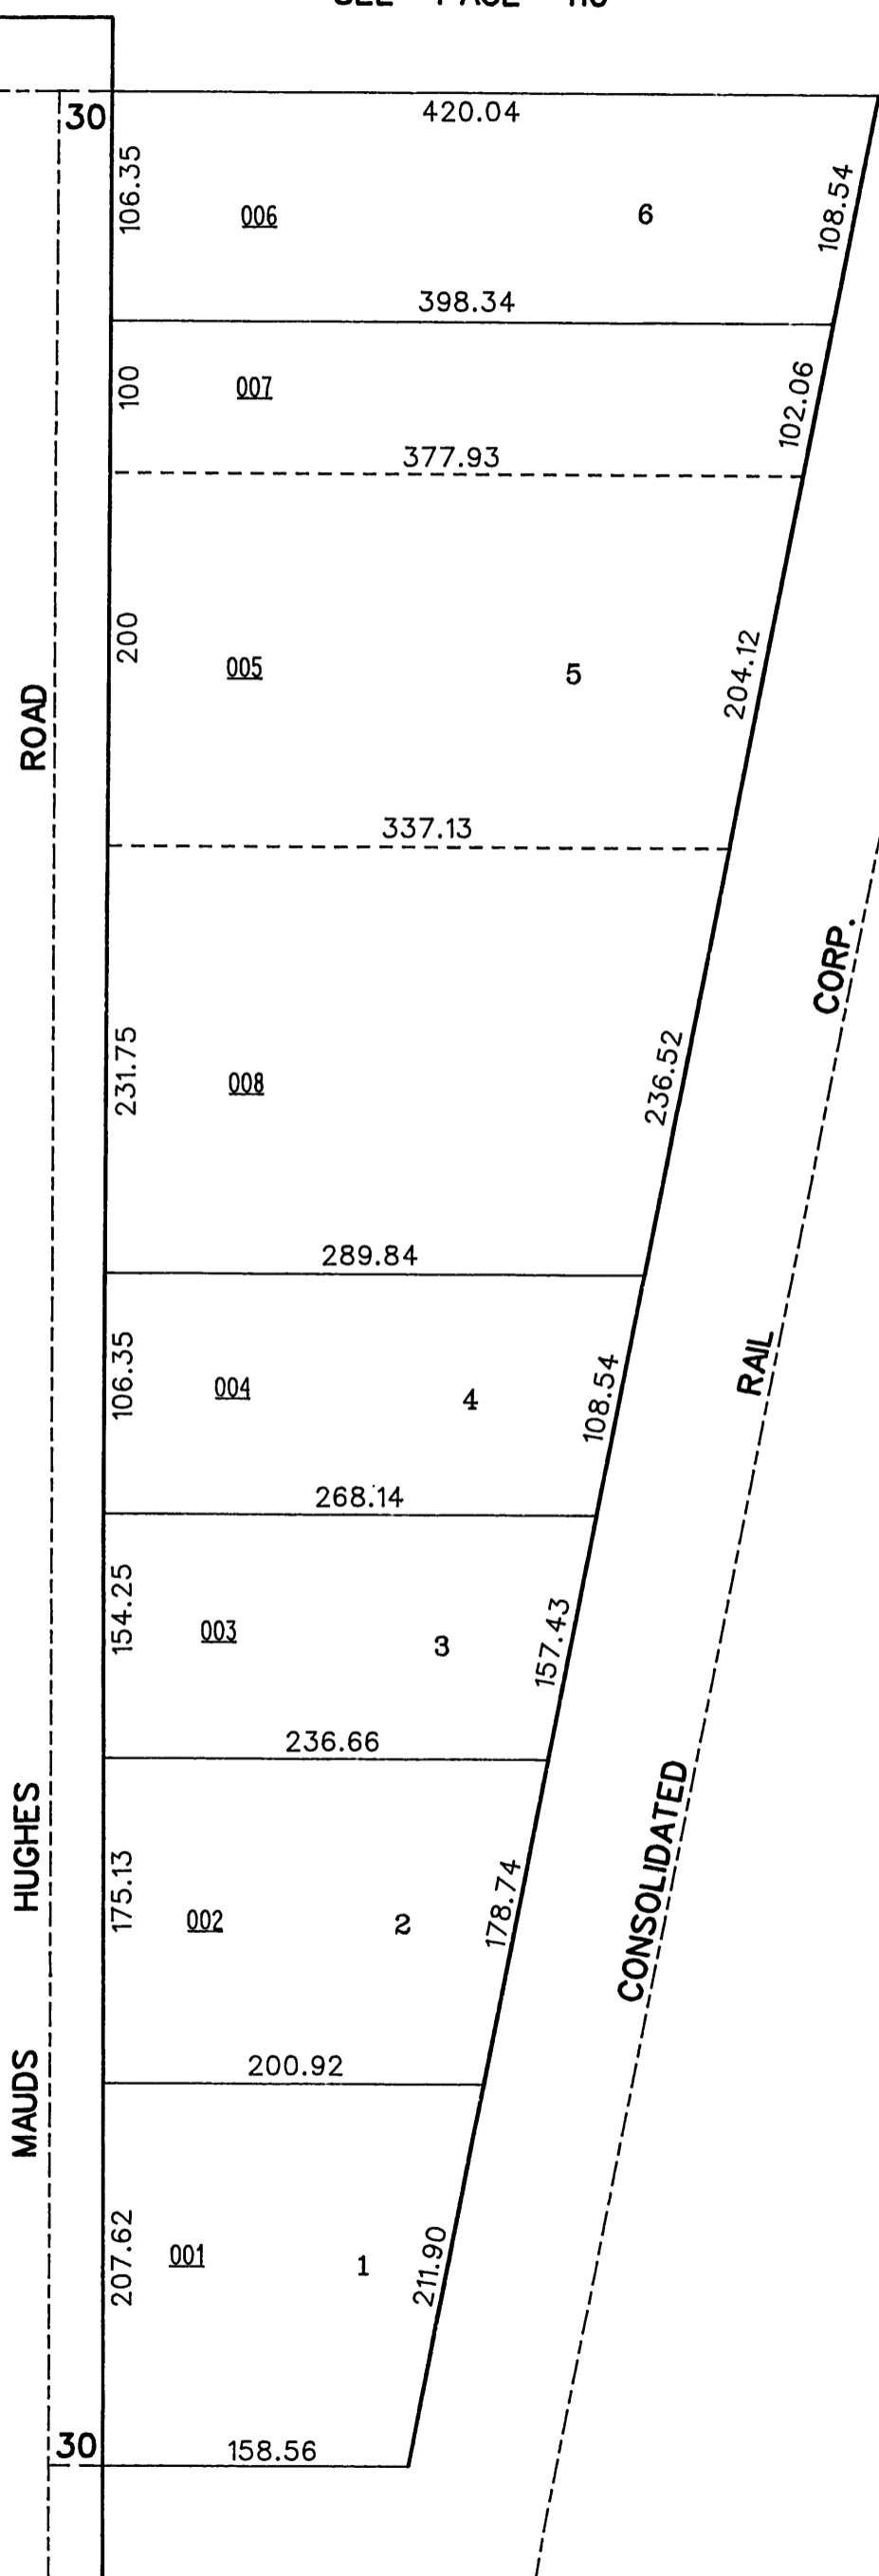

BRANDENBURG ACRES LIBERTY TOWNSHIP SECTION 28, TOWN 3, RANGE 3

SEE PAGE 110

SEE PAGE 24

SEE PAGE 24

SEE PAGE 24

SCALE: 1"=100'