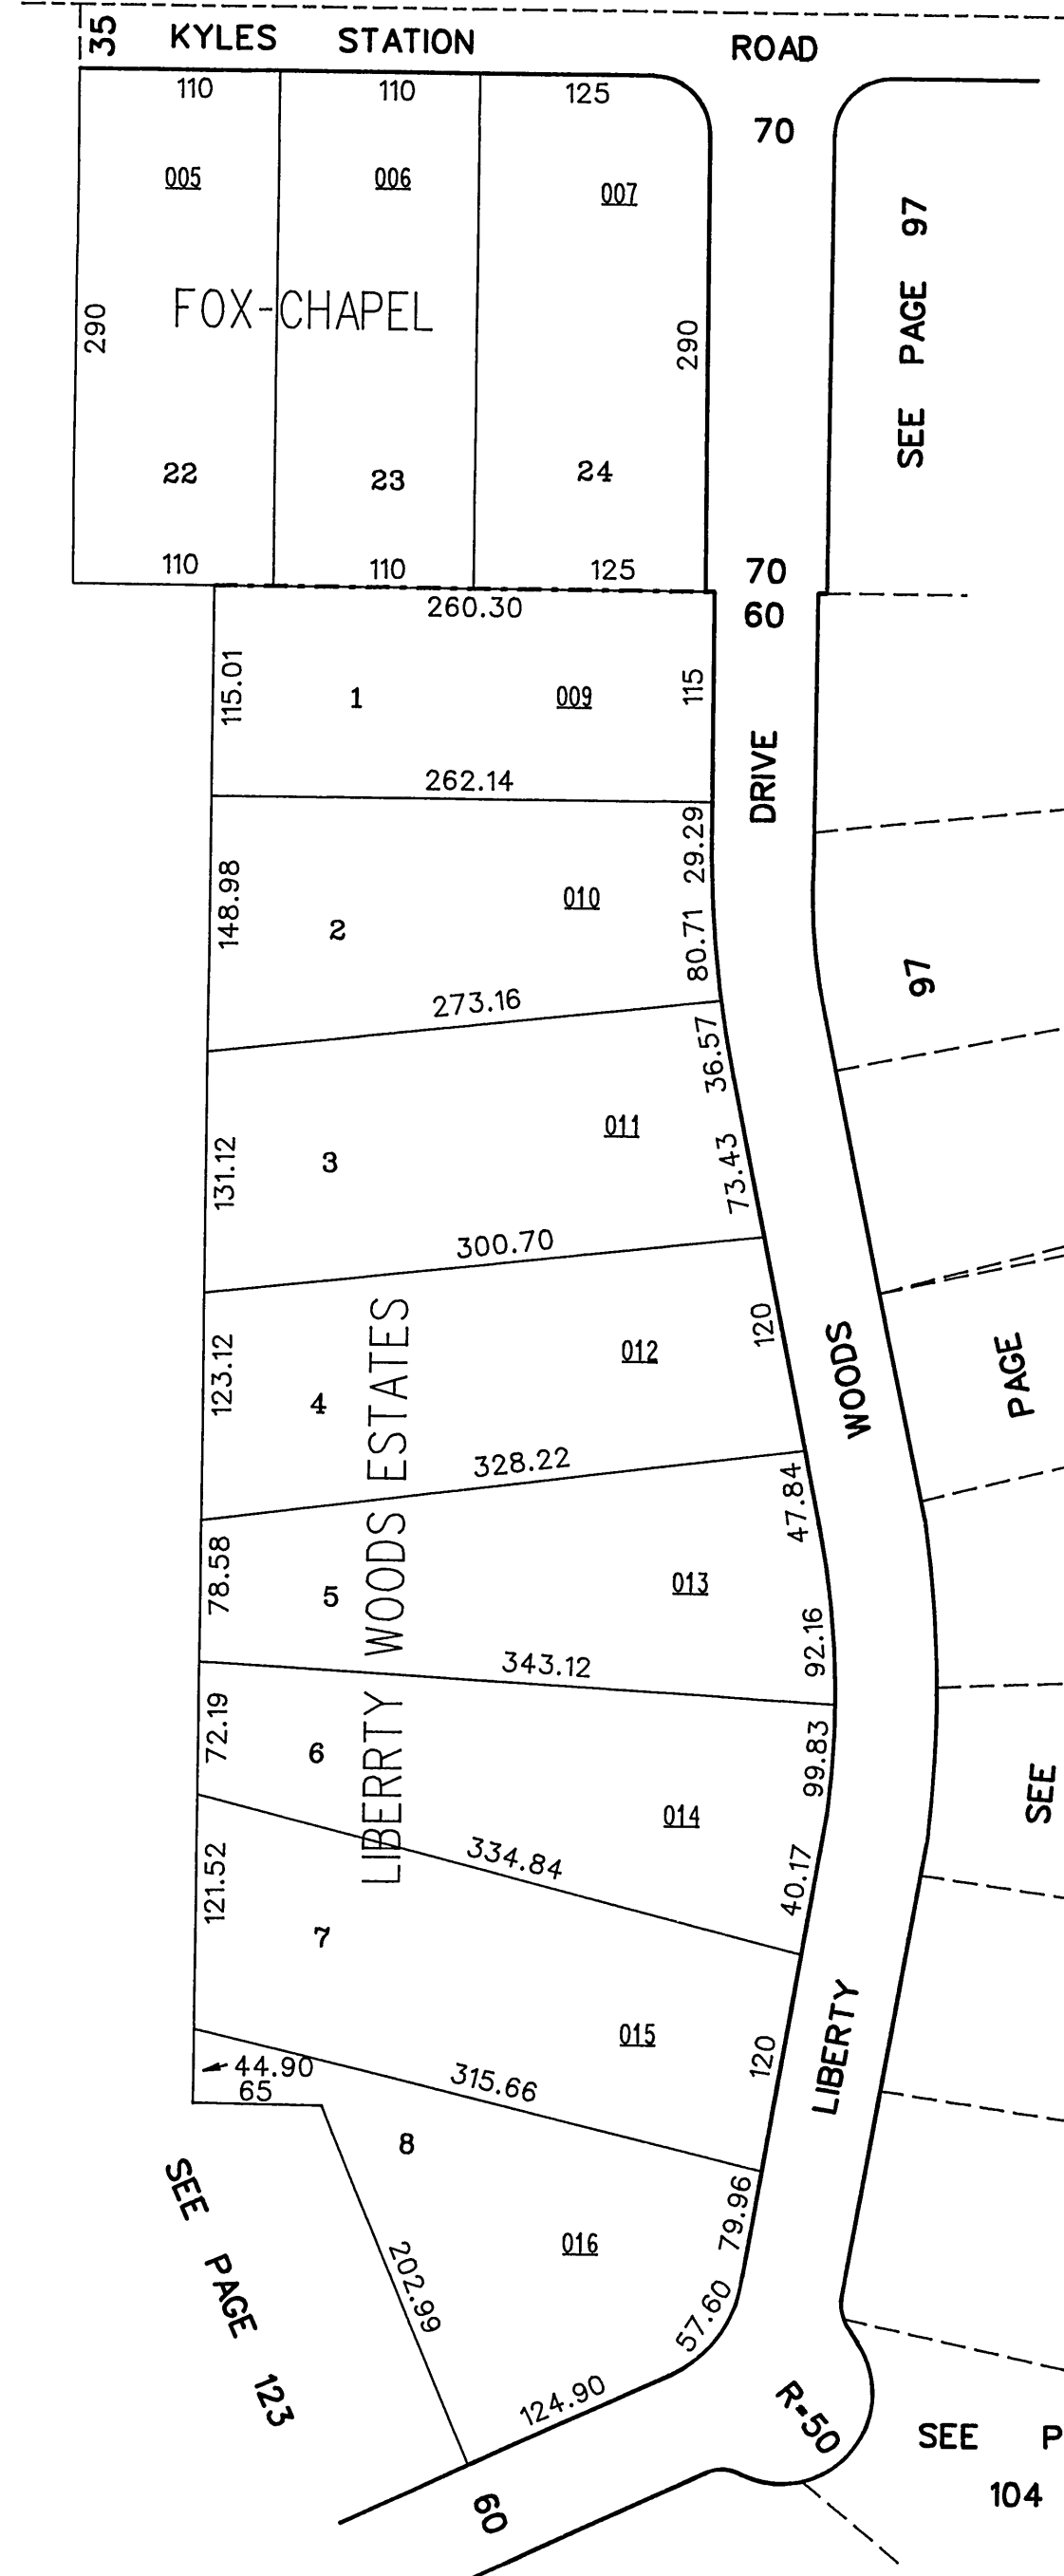

LIBERTY WOODS ESTATES, FOX-CHAPEL

LIBERTY TOWNSHIP
SECTION 27, TOWN 3, RANGE 3

SEE PAGE 76

35	KYLES	STATION	ROAD
104.94	100	100	100
.47 001	002	003	004
200.02	200	200	200
19	PARCEL "B"	FOX-CHAPEL	
3.21	60	20	21
104.62	60	100	100

SEE PAGE 24

SEE PAGE 23

SEE PAGE 97

SCALE: 1"=100'

SEE PAGE 123

SEE PAGE 104