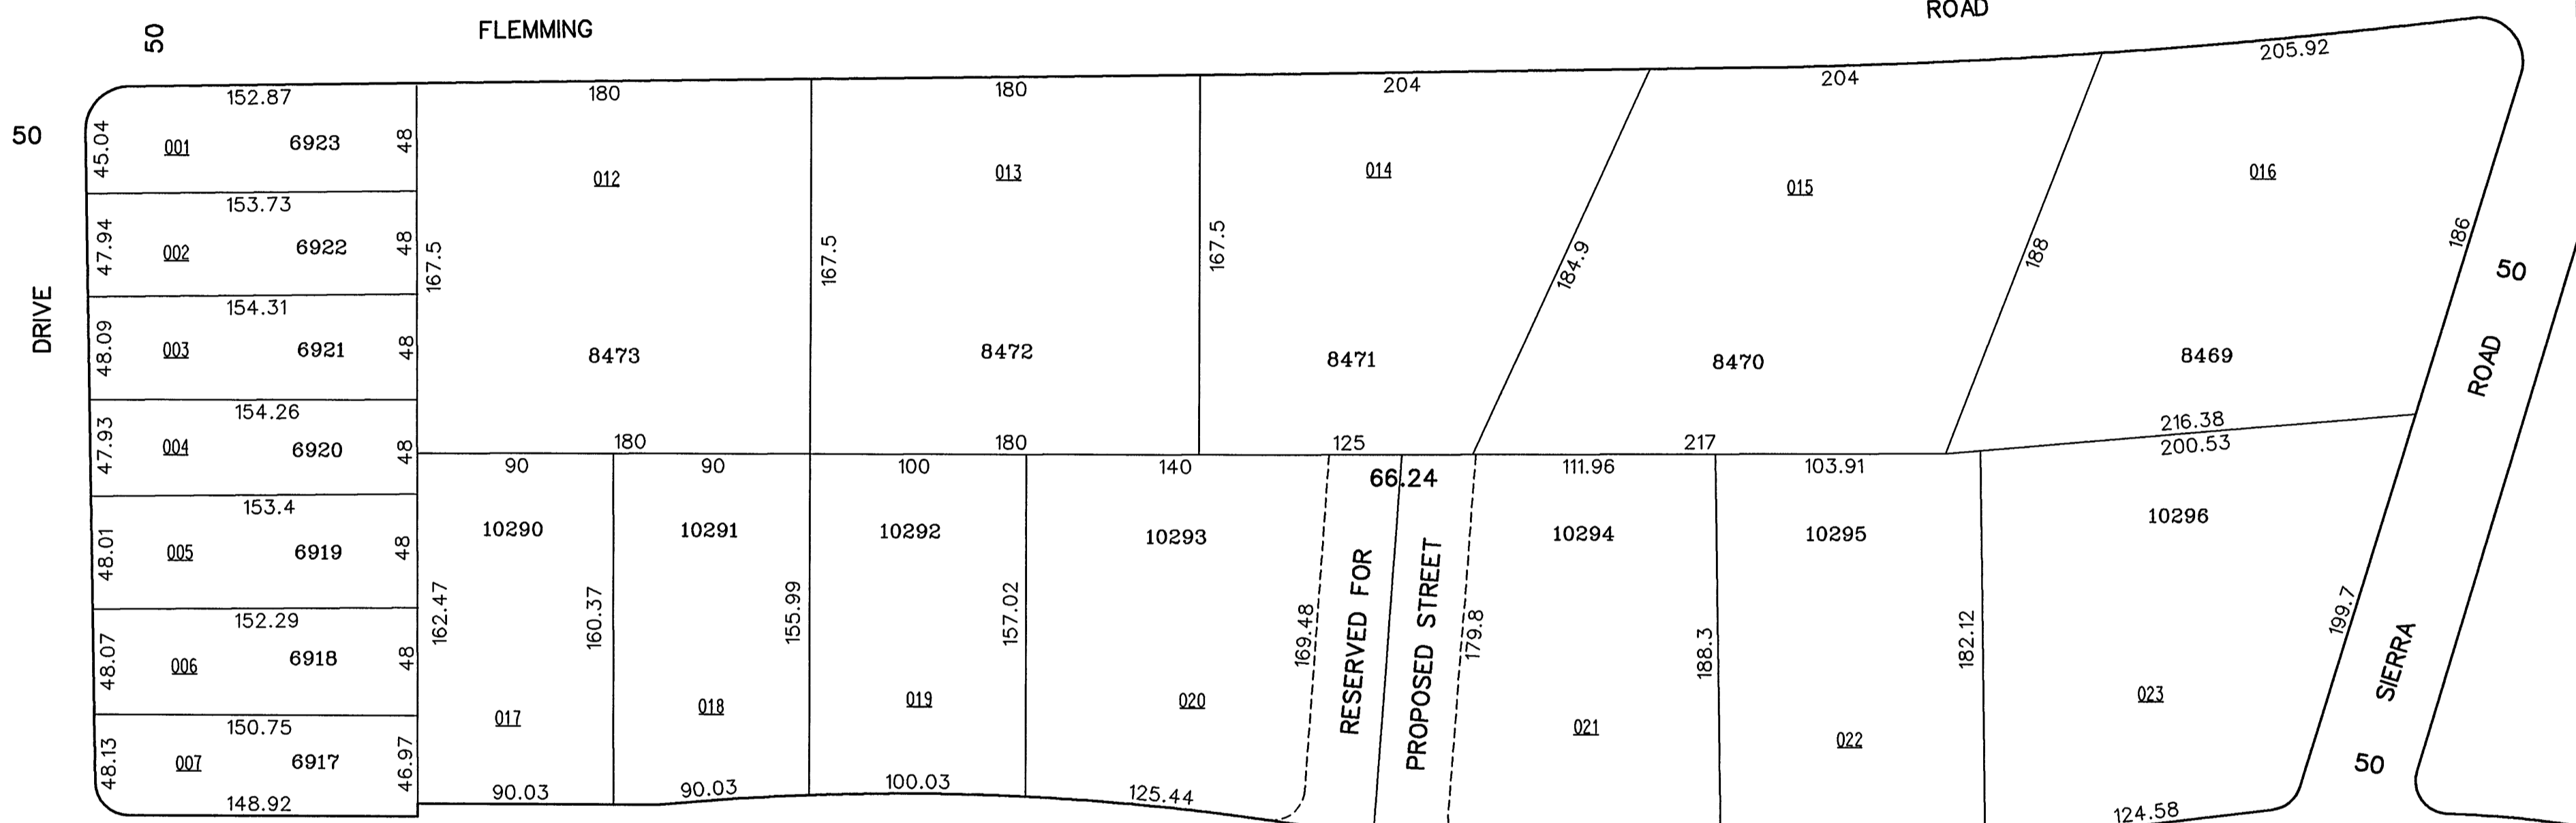

MIDDLETOWN THIRD WARD

050.000

SCALE: 1"=60'
TAXING DISTRICT: Q6531
REVISED 10/29/96

SEE PAGE 51

SEE PAGE 42

SEE PAGE 41

SANTA FE ROAD

SEE PAGE 54