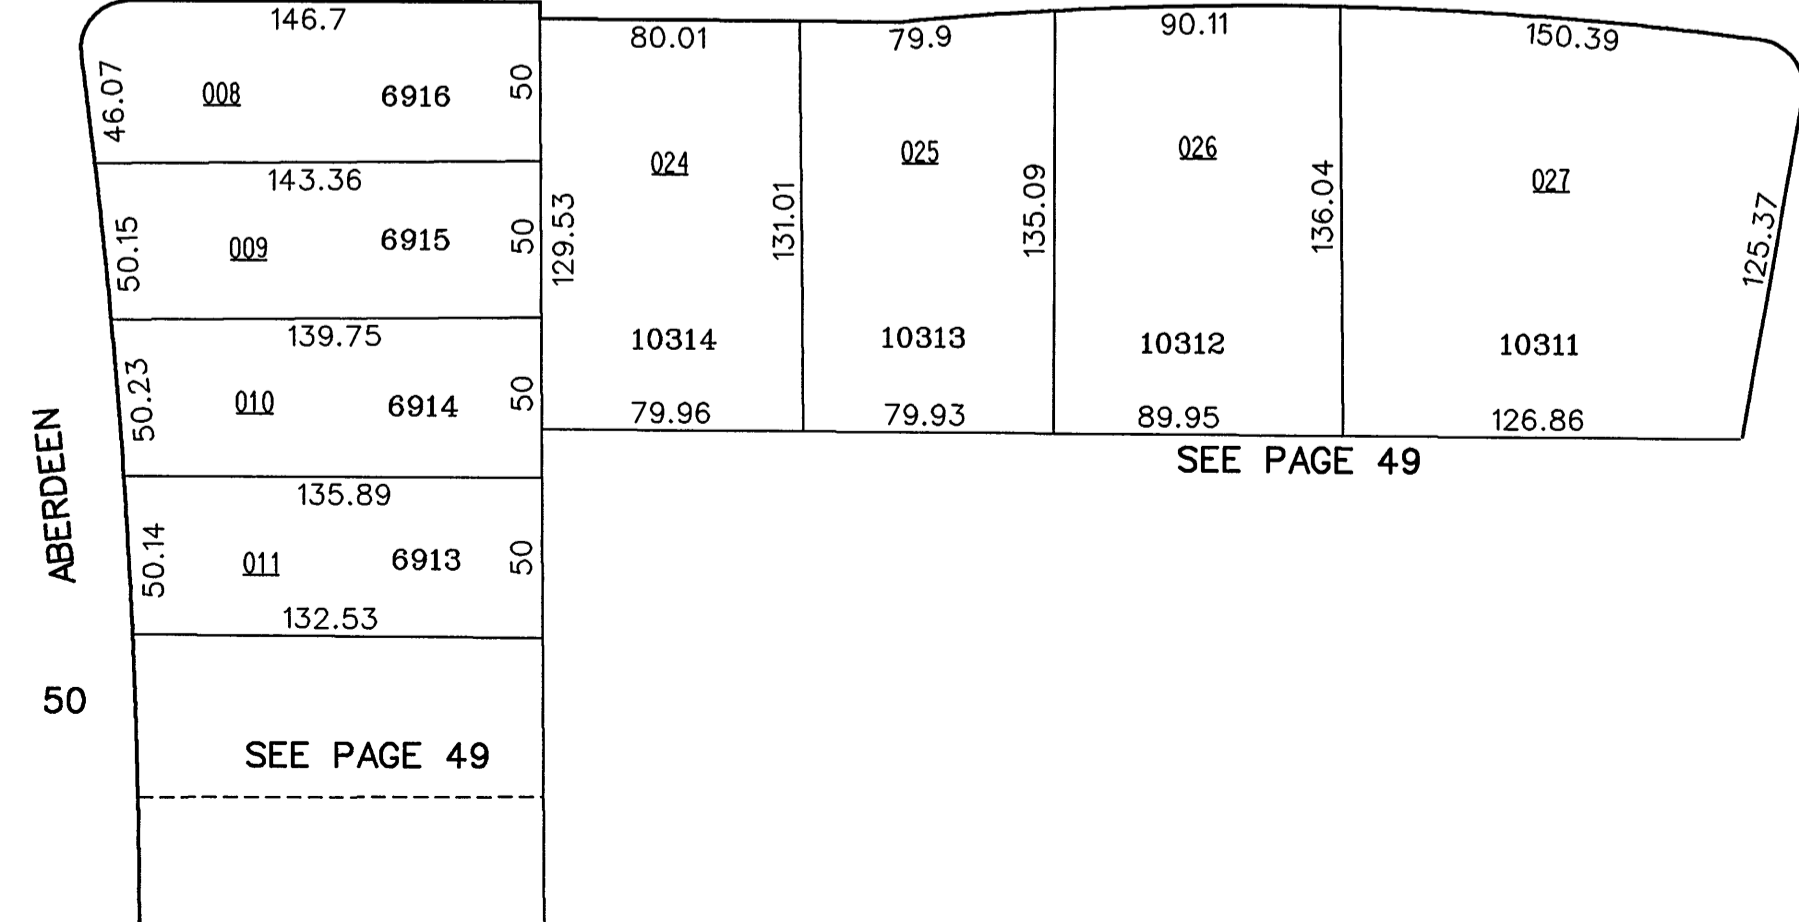

MIDDLETOWN THIRD WARD

050.000

SCALE: 1"=60'
TAXING DISTRICT: Q6531
REVISED 10/29/96

SEE PAGE 51

SEE PAGE 42

SEE PAGE 41

SANTA FE ROAD

SEE PAGE 54