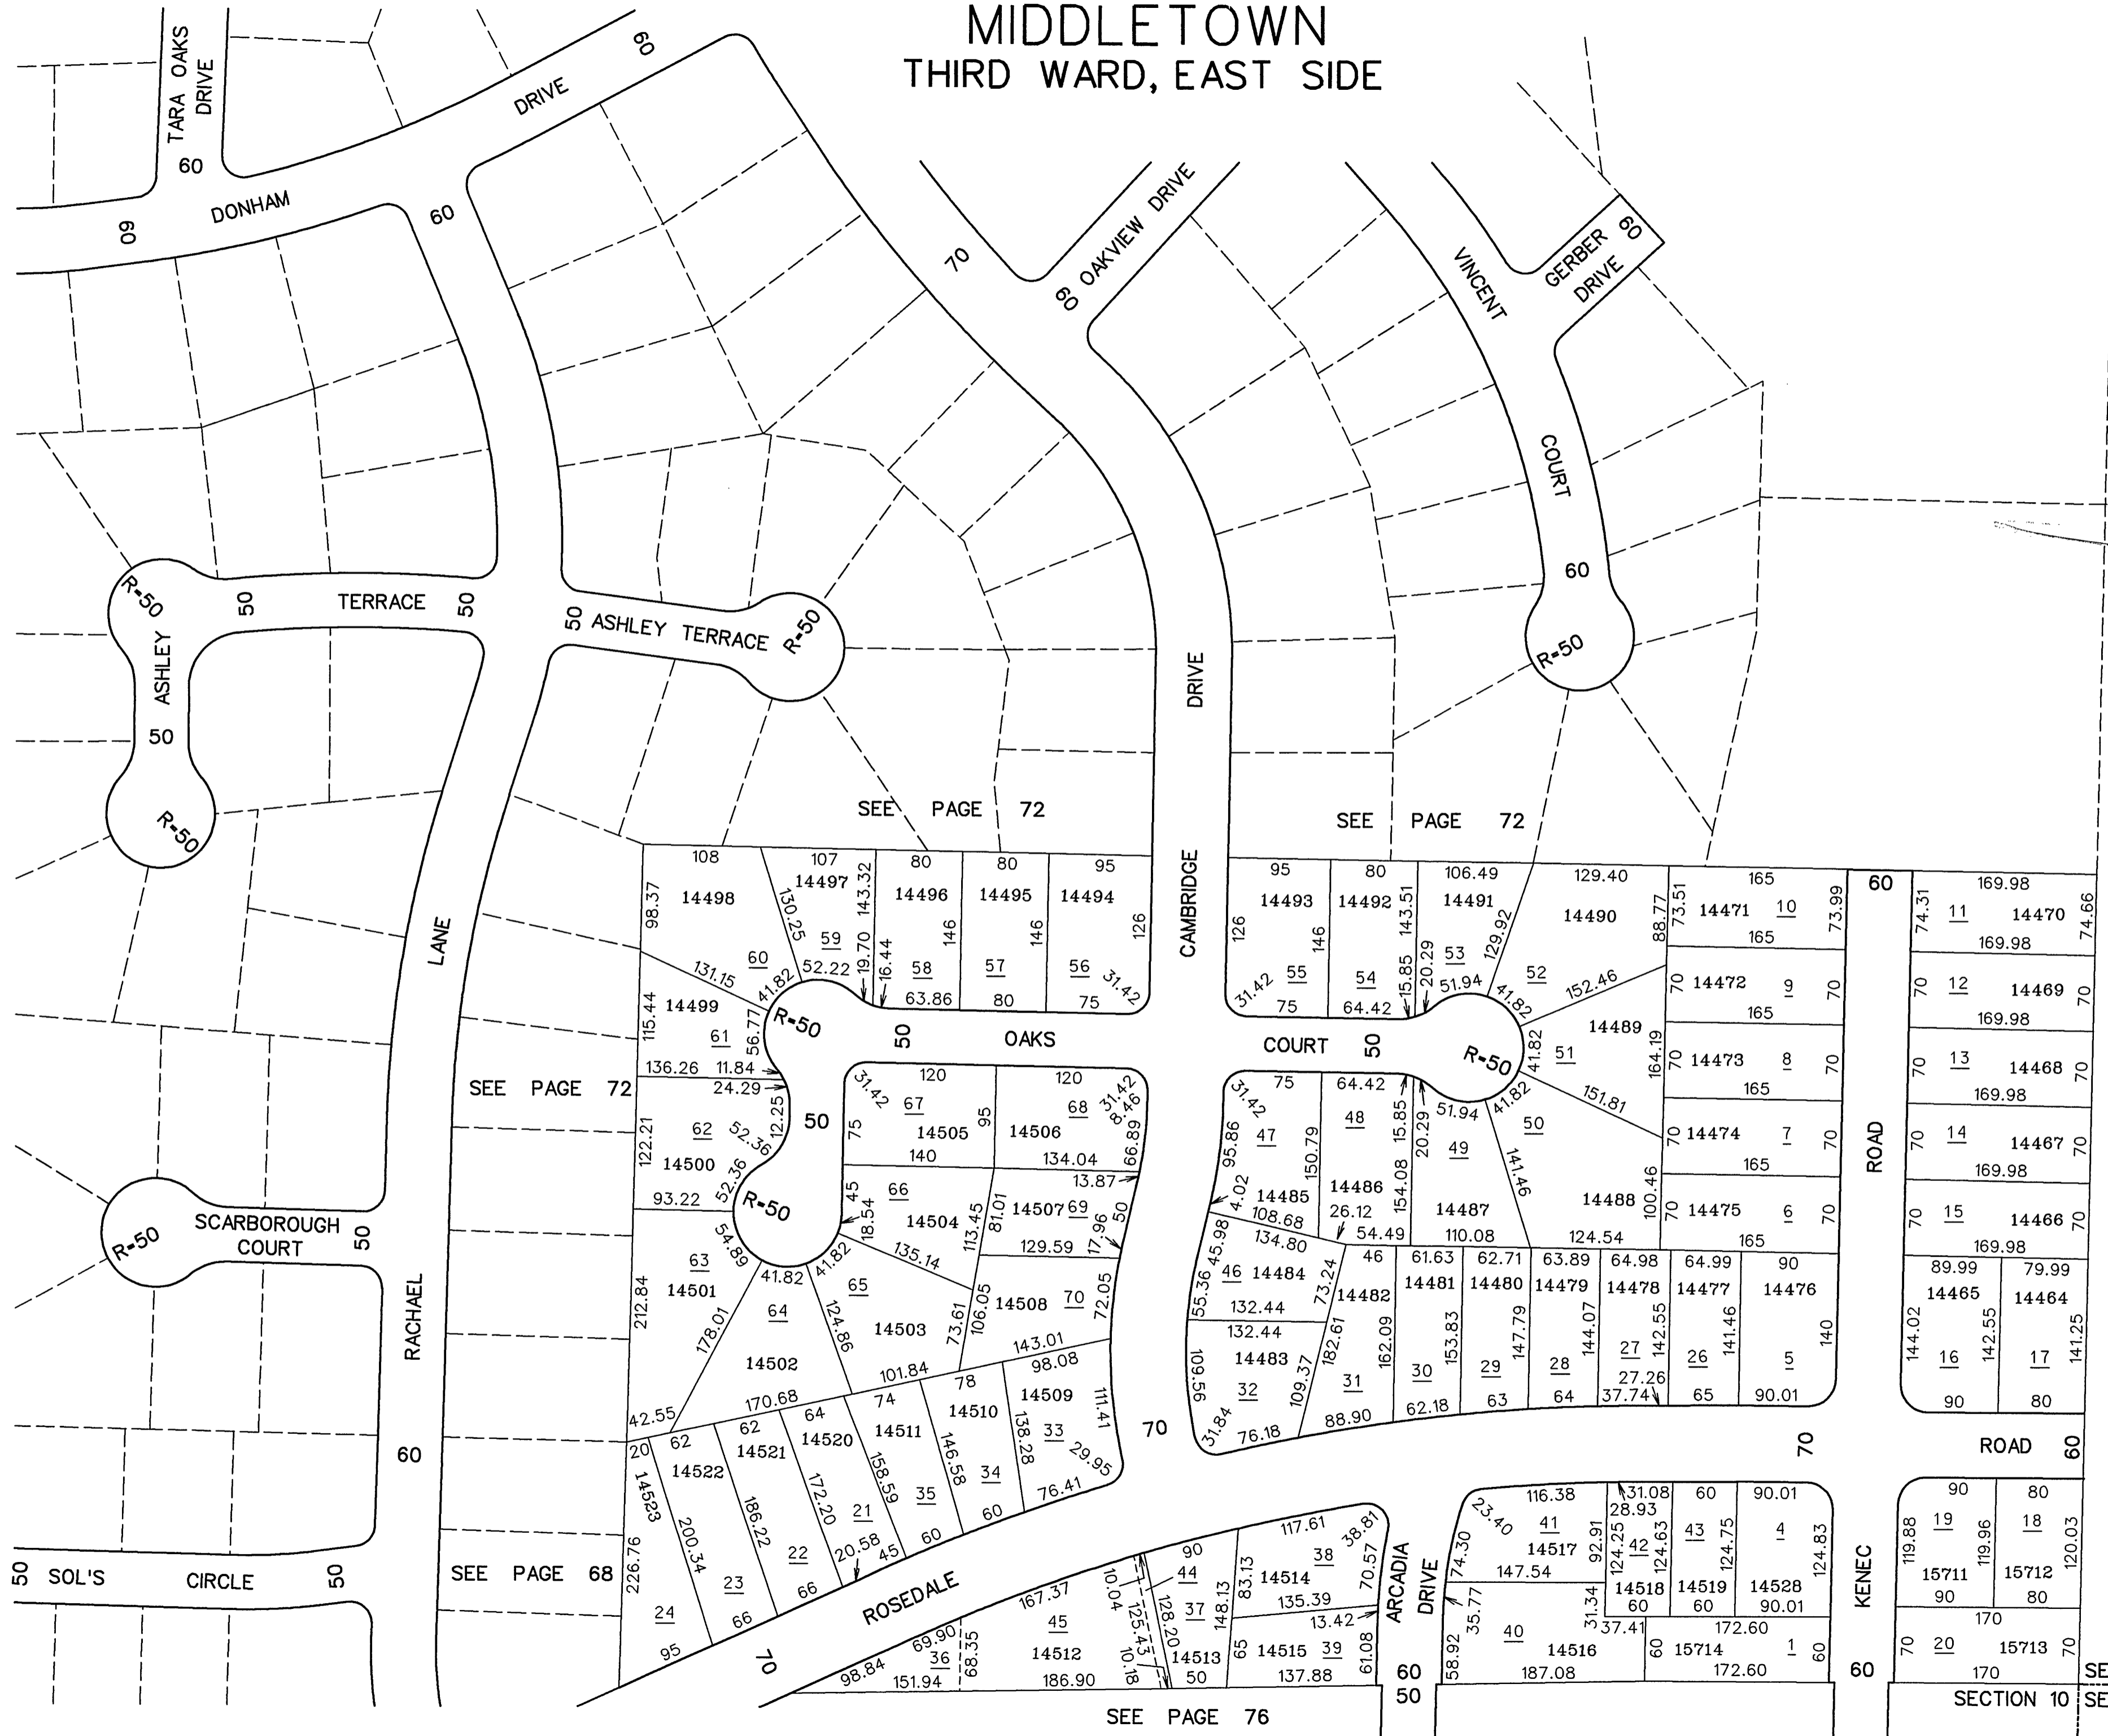

MIDDLETOWN THIRD WARD, EAST SIDE

SCALE: 1"=100'

WARREN COUNTY

SECTION 5
SECTION 10 SECTION 4