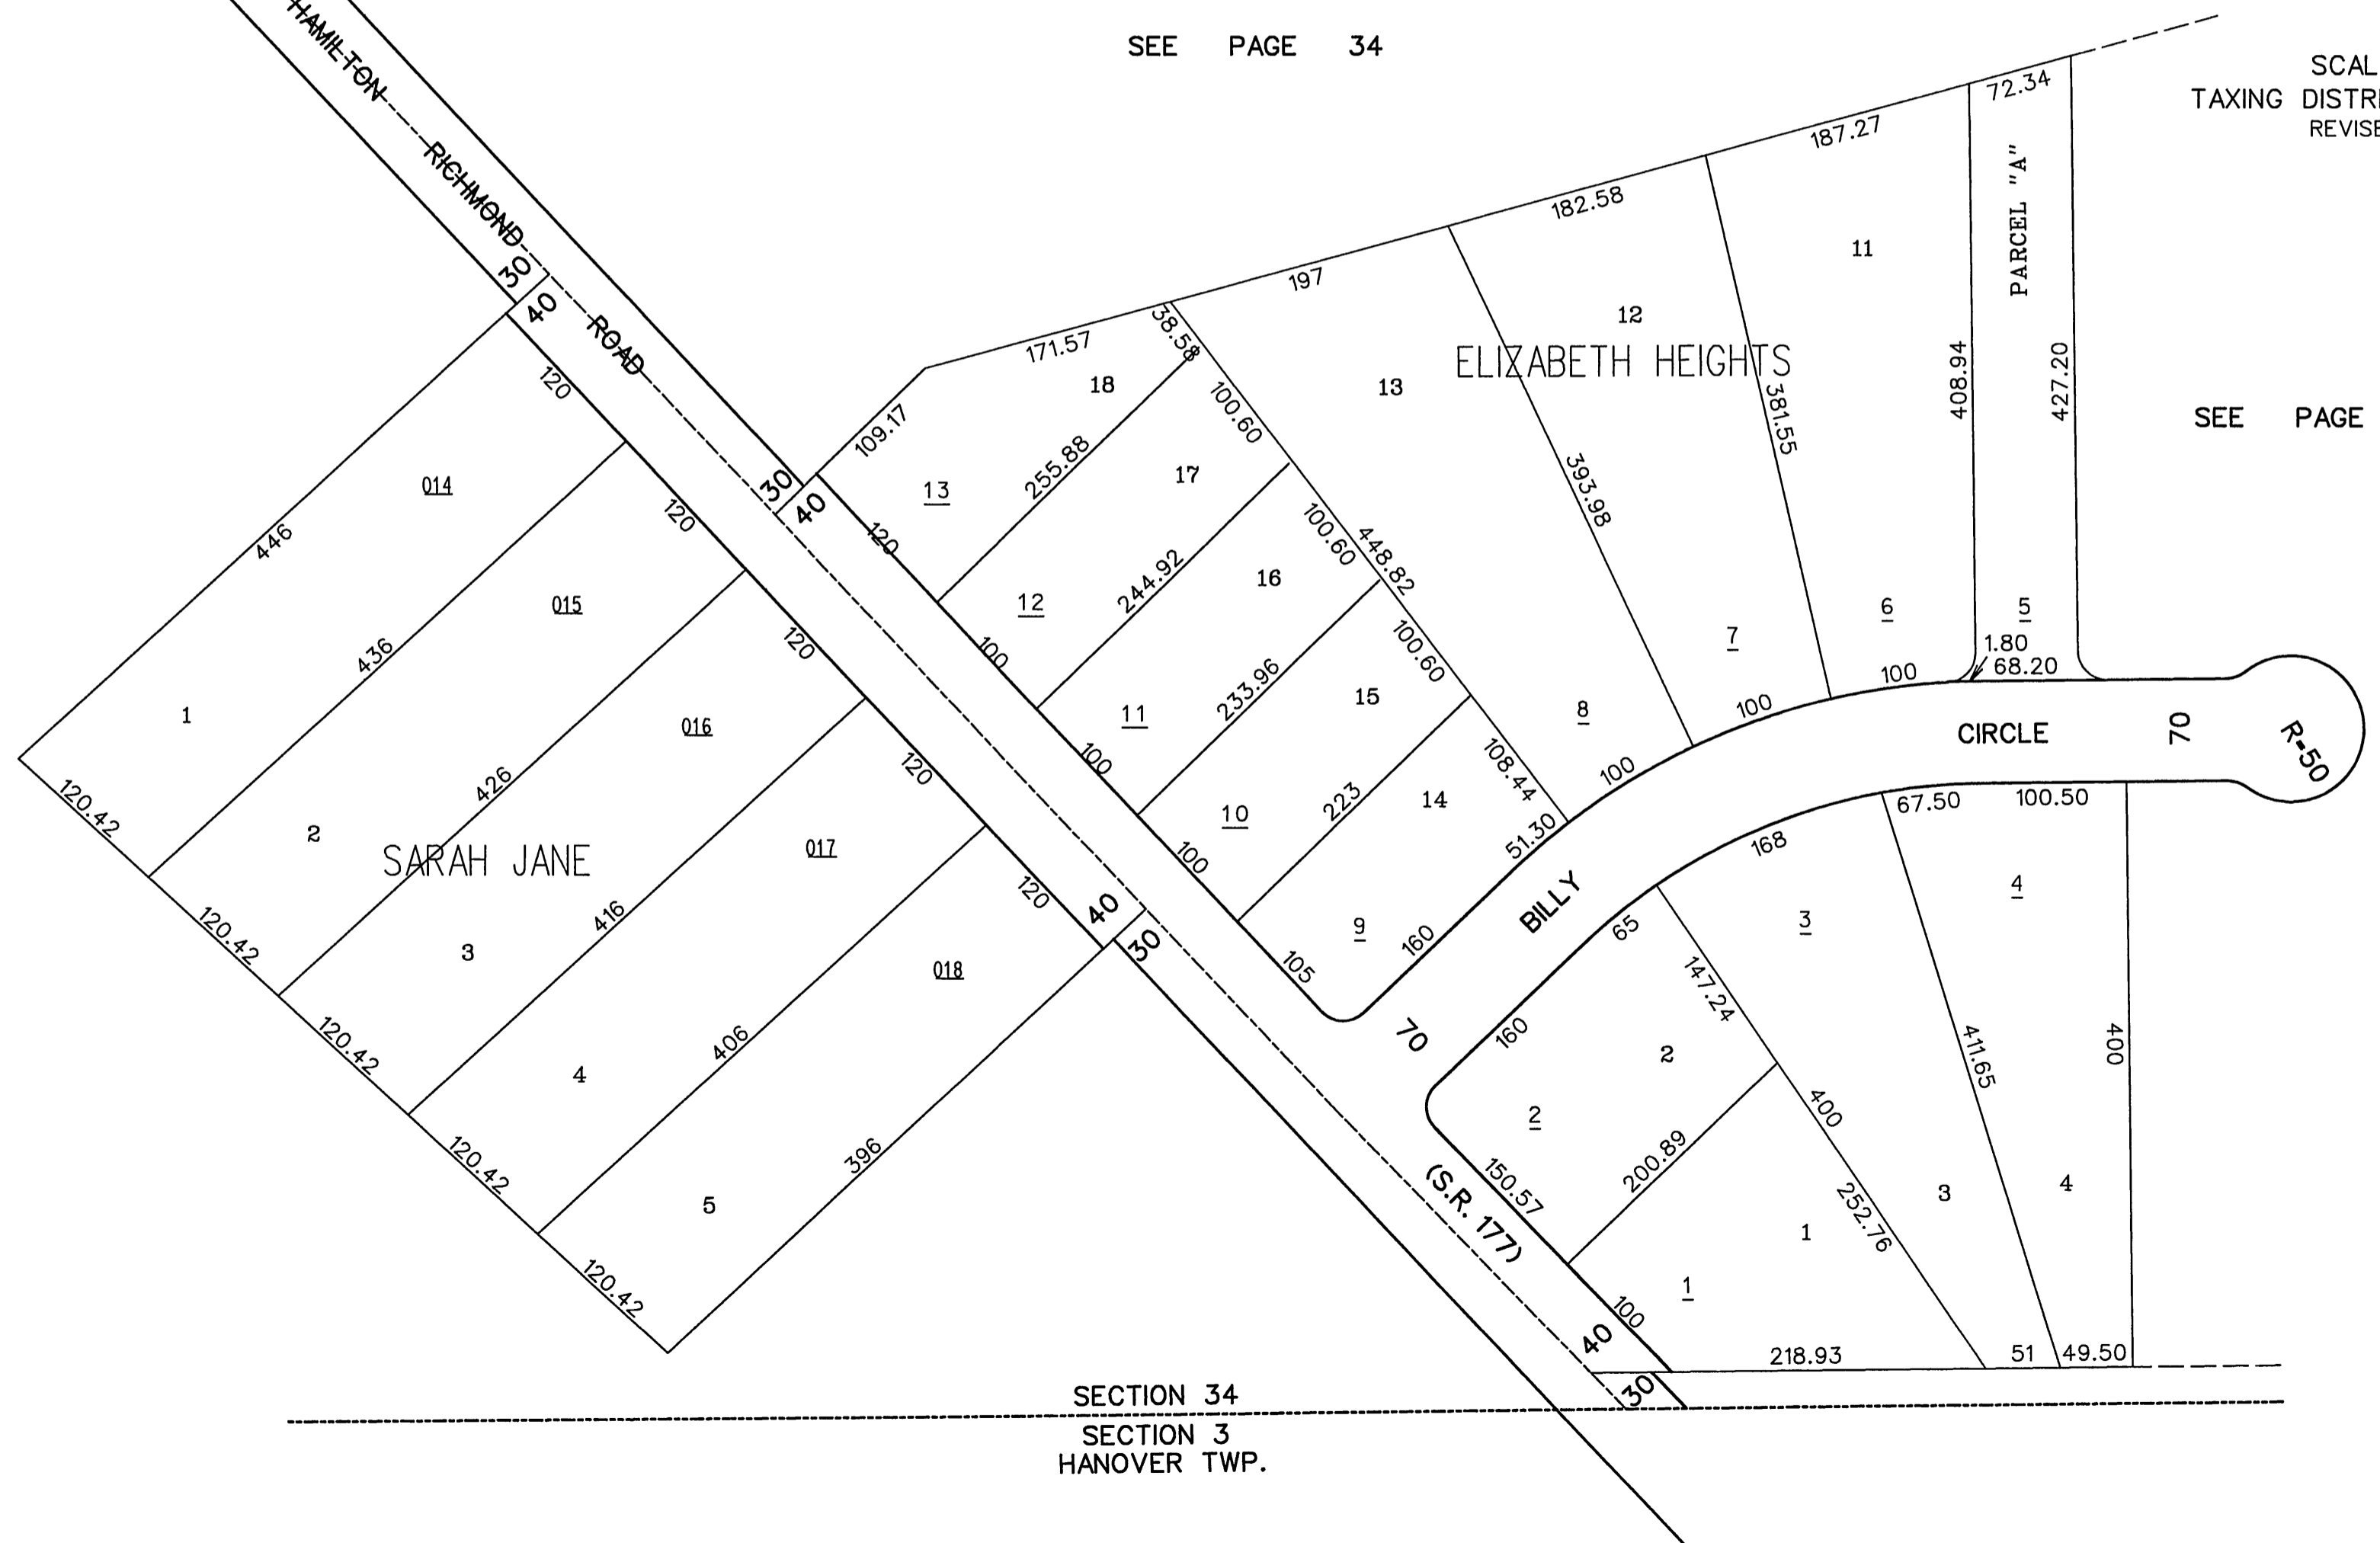

SARAH JANE, ELIZABETH HEIGHTS
MILFORD TOWNSHIP
SECTION 34, TOWN 5, RANGE 2

061.000

SEE PAGE 34

SCALE: 1"=100'
TAXING DISTRICT: F2610
REVISED 4/26/01

SEE PAGE 62

SECTION 34
SECTION 3
HANOVER TWP.