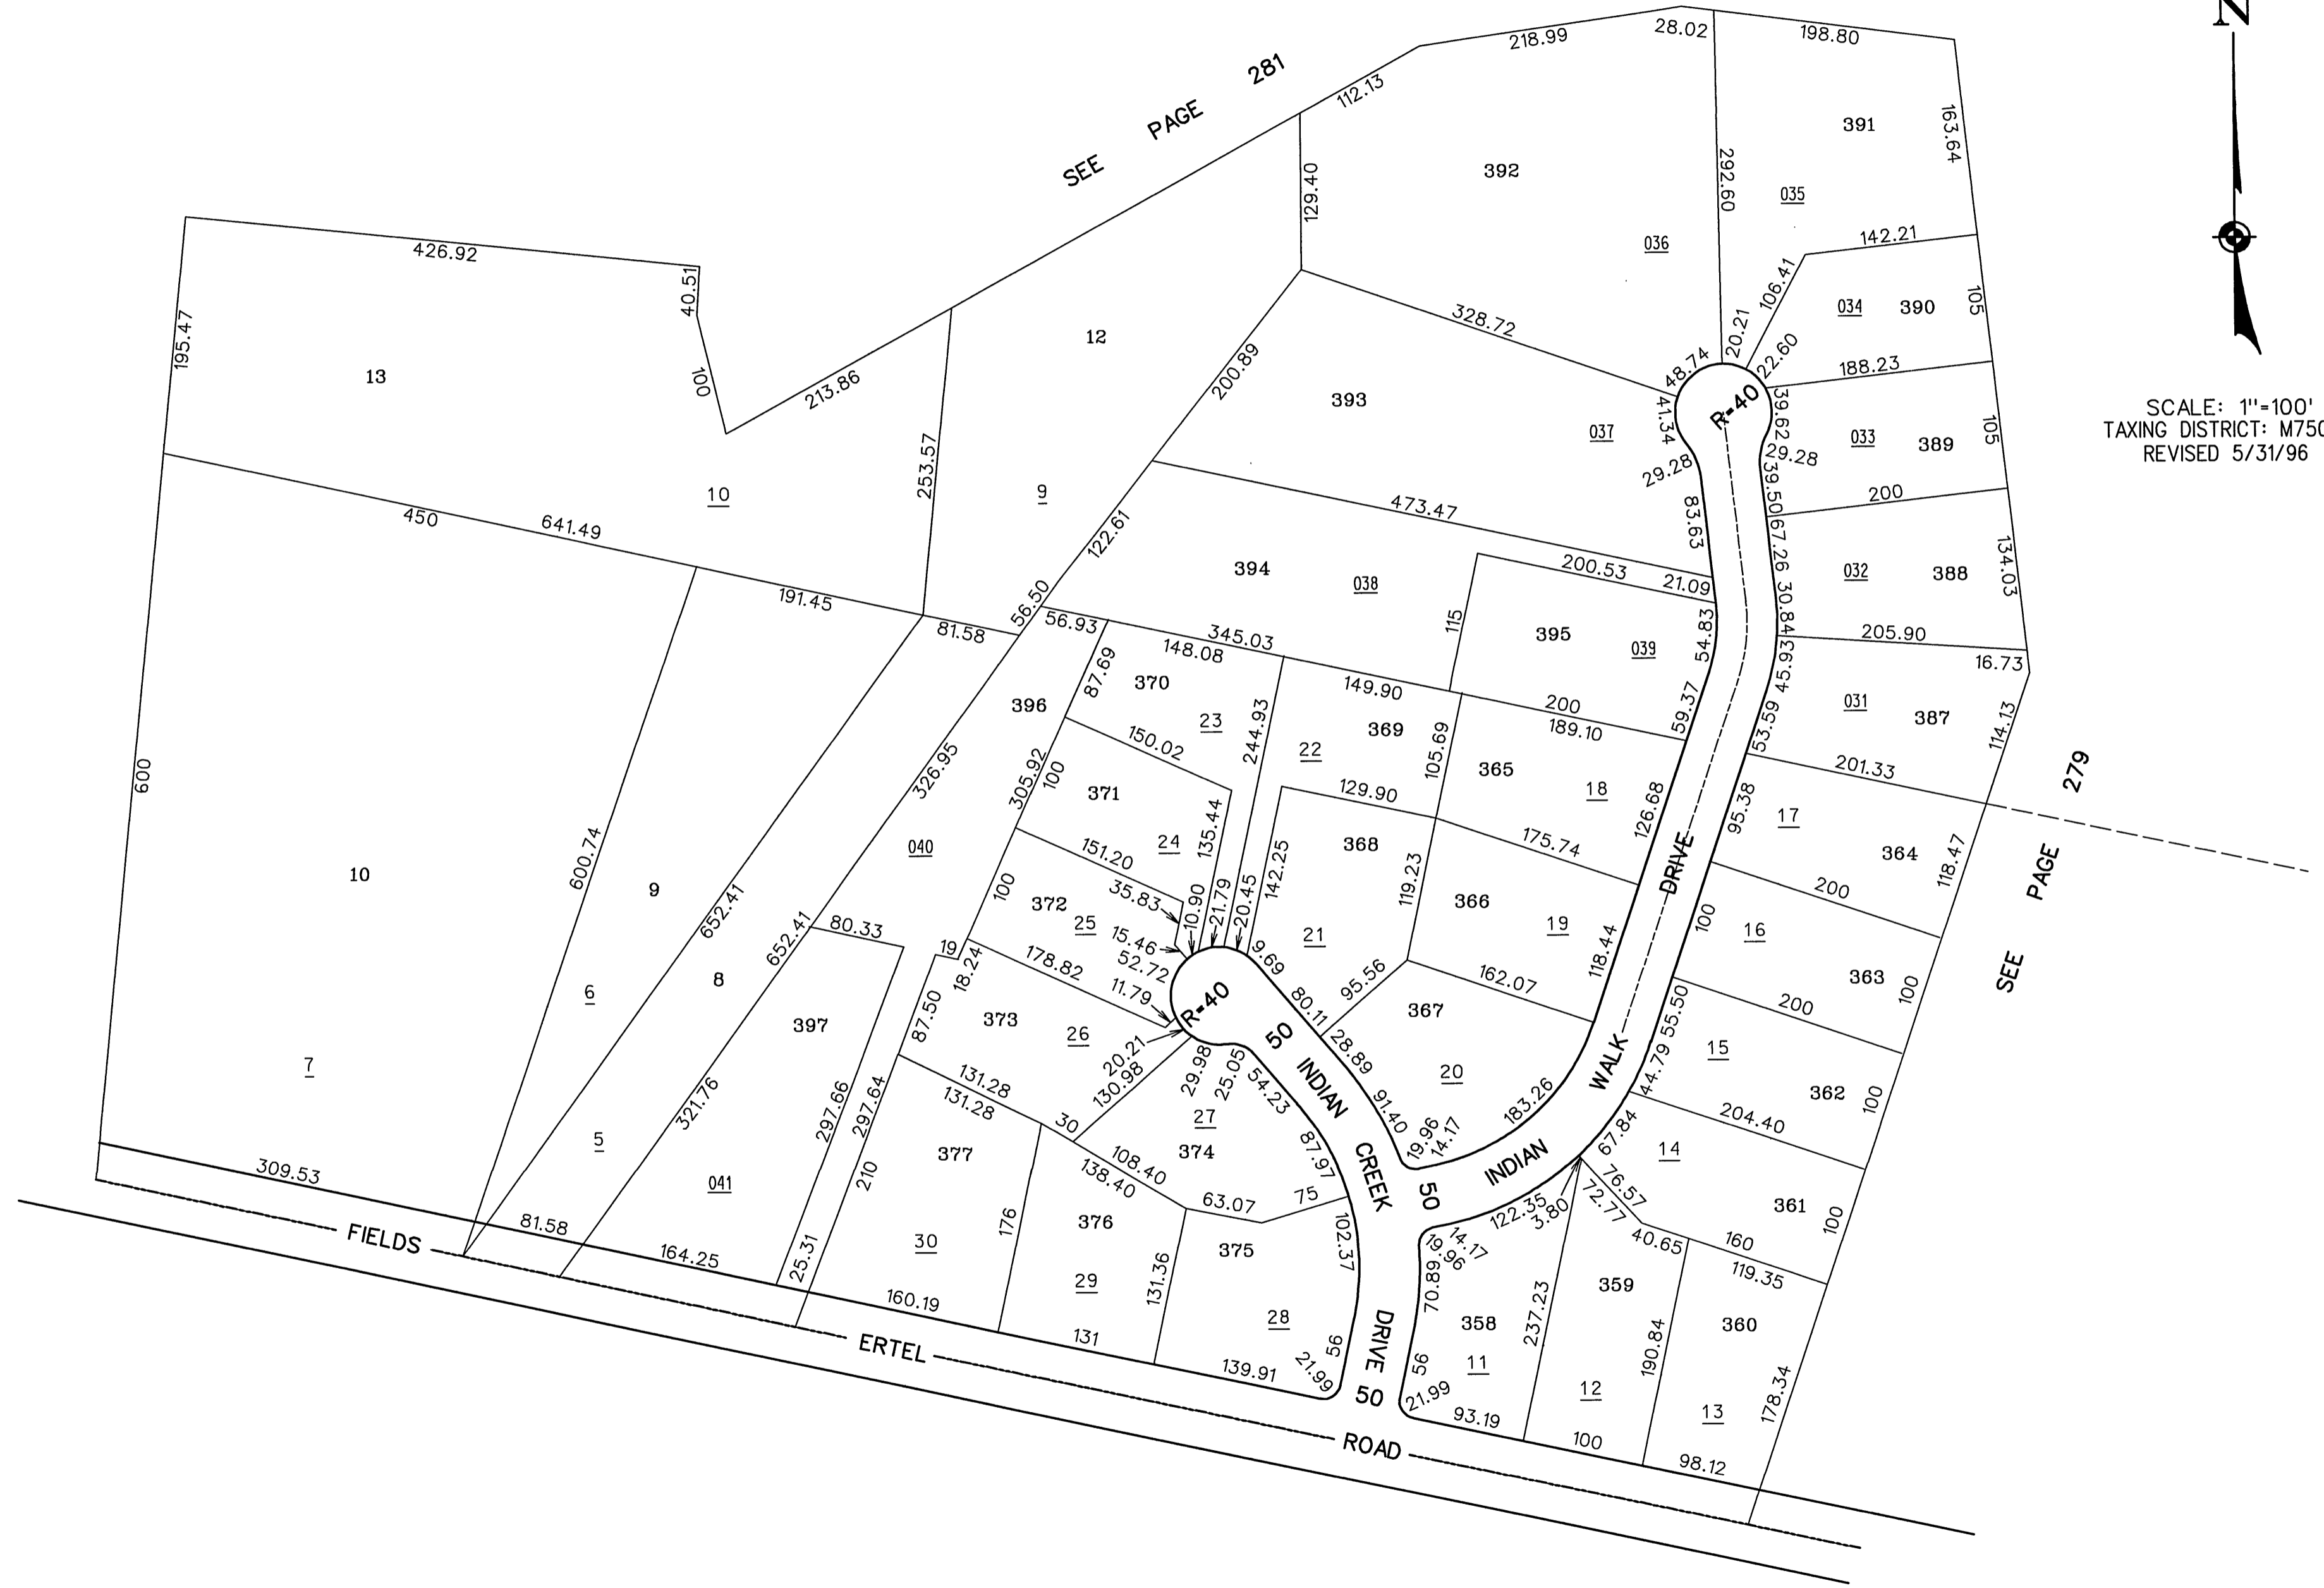

CITY OF SHARONVILLE  
WEST CHESTER TOWNSHIP  
SECTION 14, TOWN 3, RANGE 2

337.000

SCALE: 1"=100'  
TAXING DISTRICT: M750C  
REVISED 5/31/96