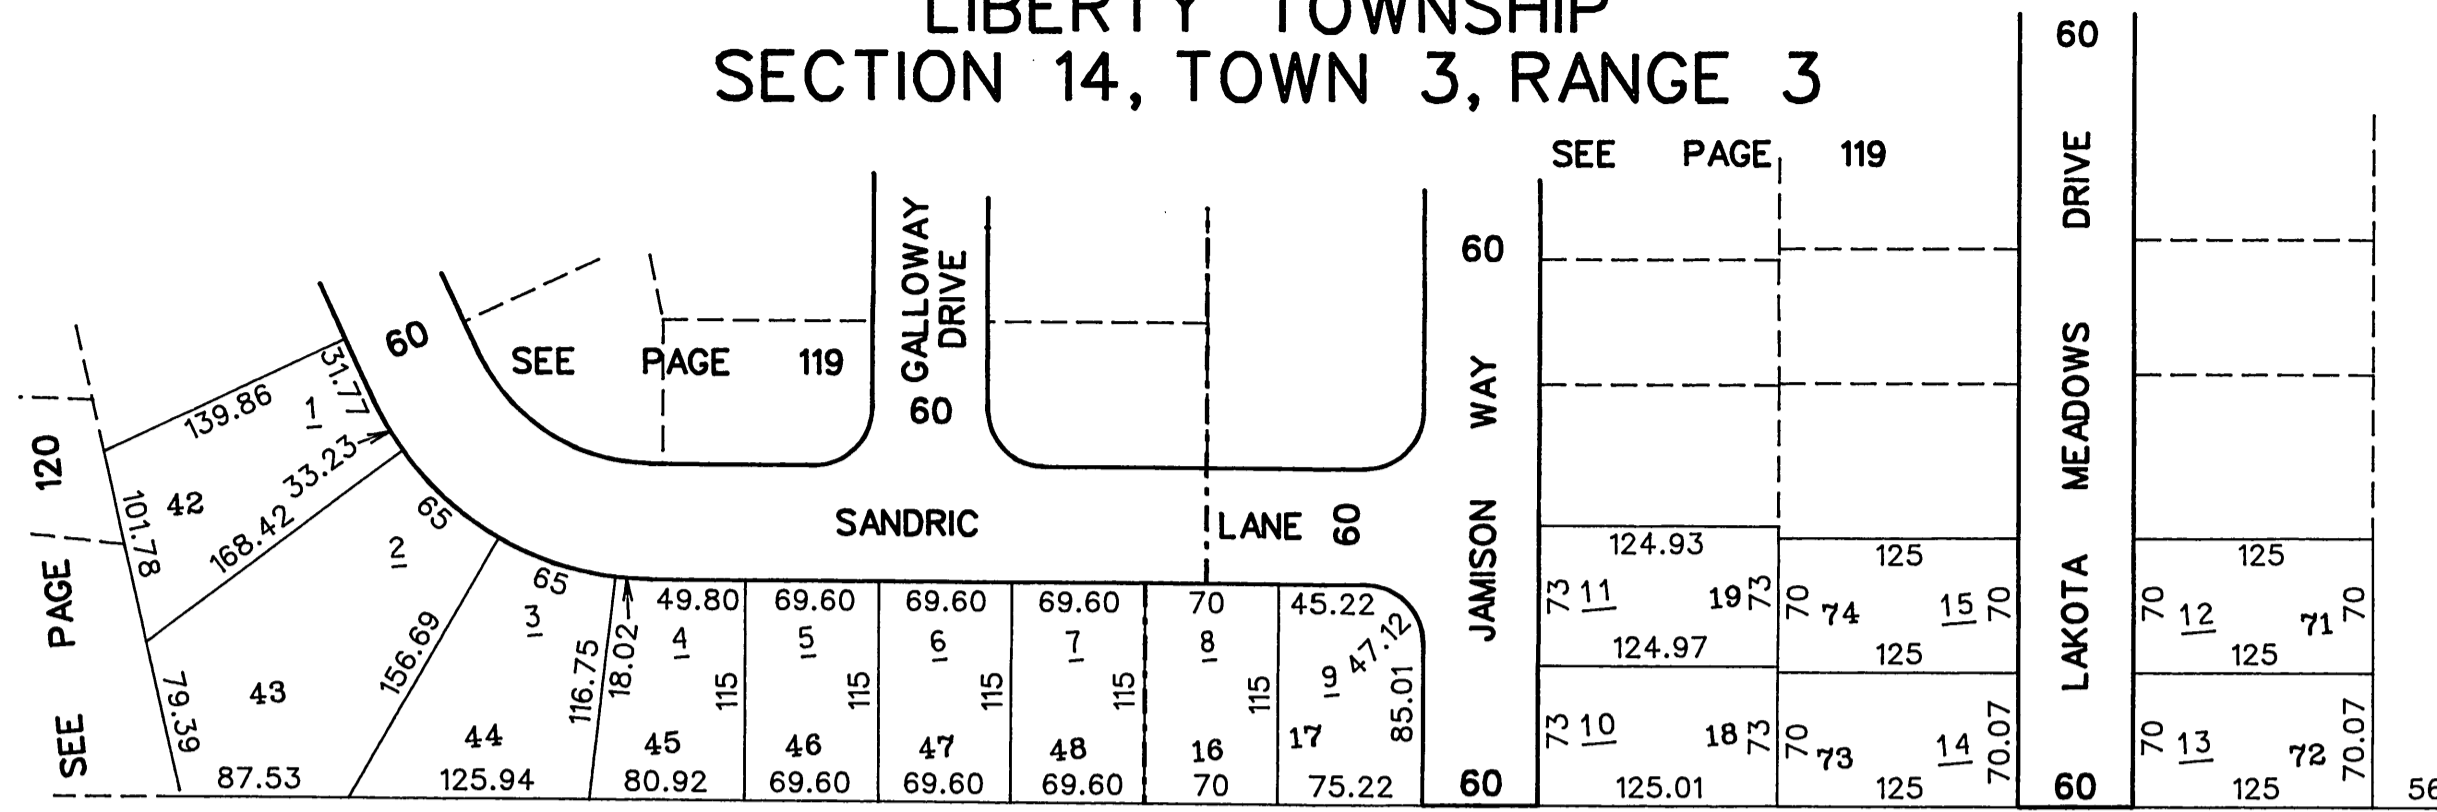

TAYLOR VILLAGE, LAKOTA MEADOWS

LIBERTY TOWNSHIP

SECTION 14, TOWN 3, RANGE 3

TAYLOR VILLAGE

LAKOTA MEADOWS

SEE PAGE 14

INTERSTATE ROUTE 75

SCALE: 1"=100'