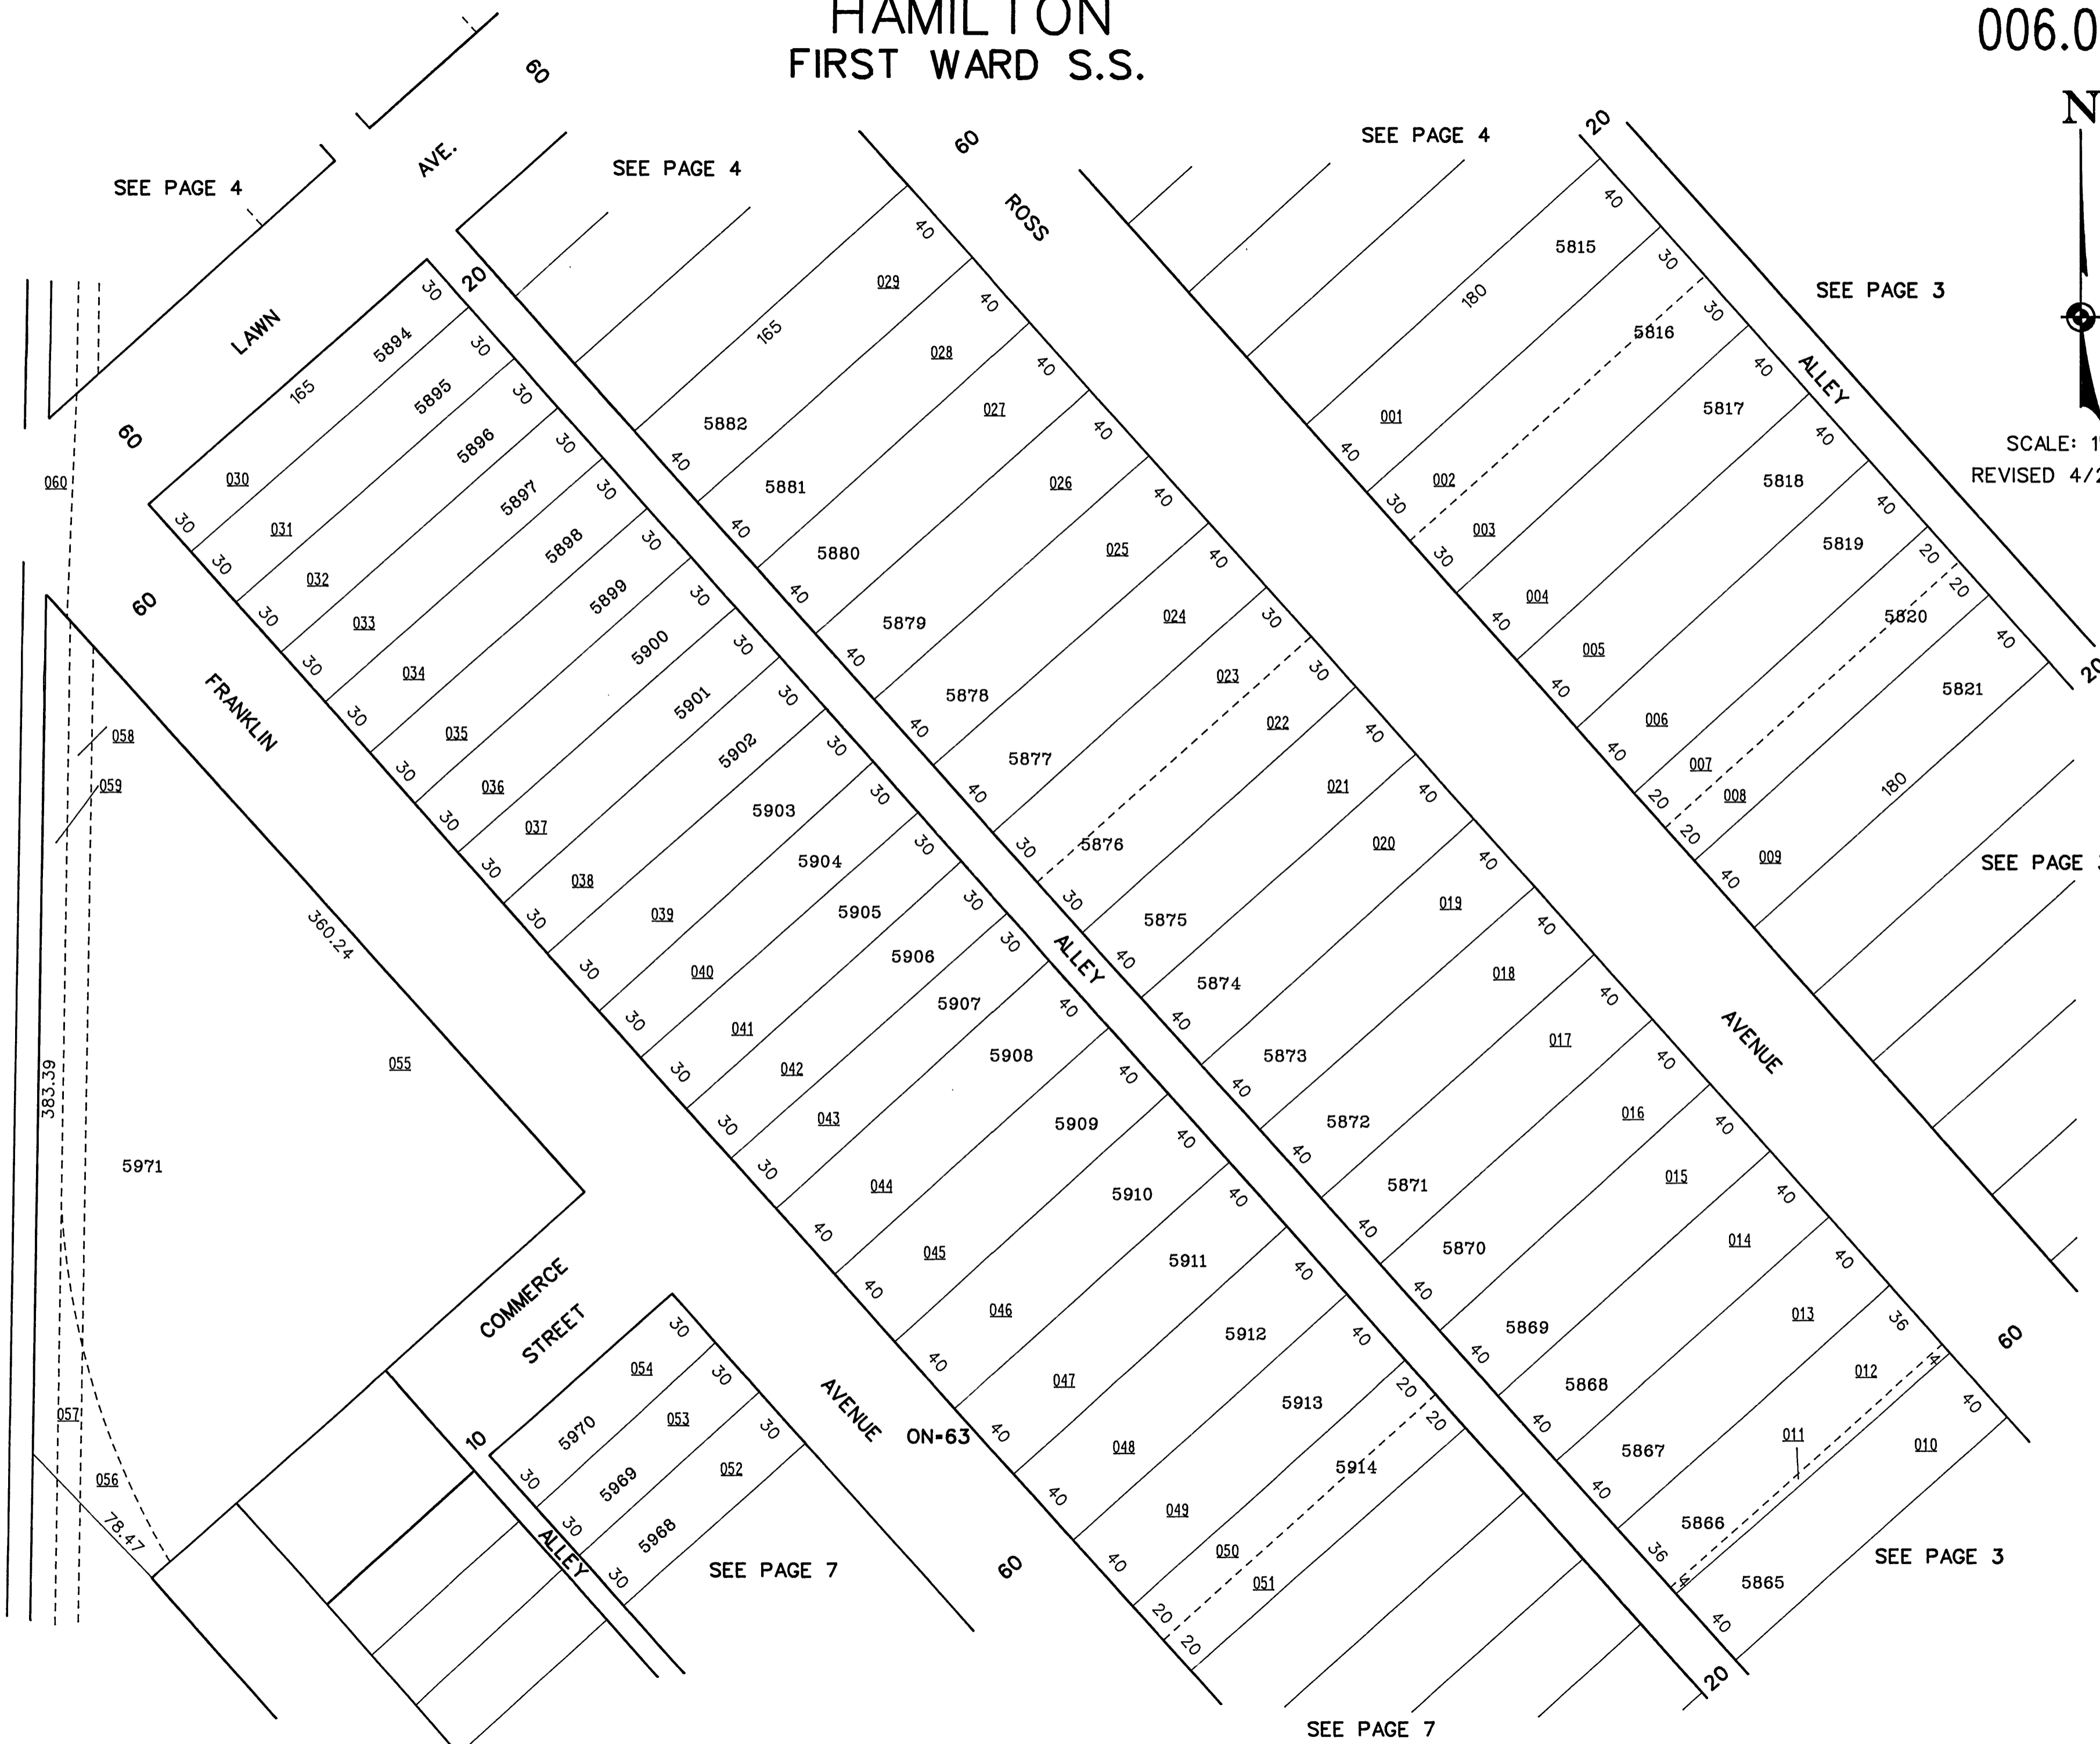

# HAMILTON FIRST WARD S.S.

006.000

SCALE: 1"=50'  
REVISED 4/24/95

SEE PAGE 9

SEE PAGE 4

SEE PAGE 4

SEE PAGE 4

SEE PAGE 3