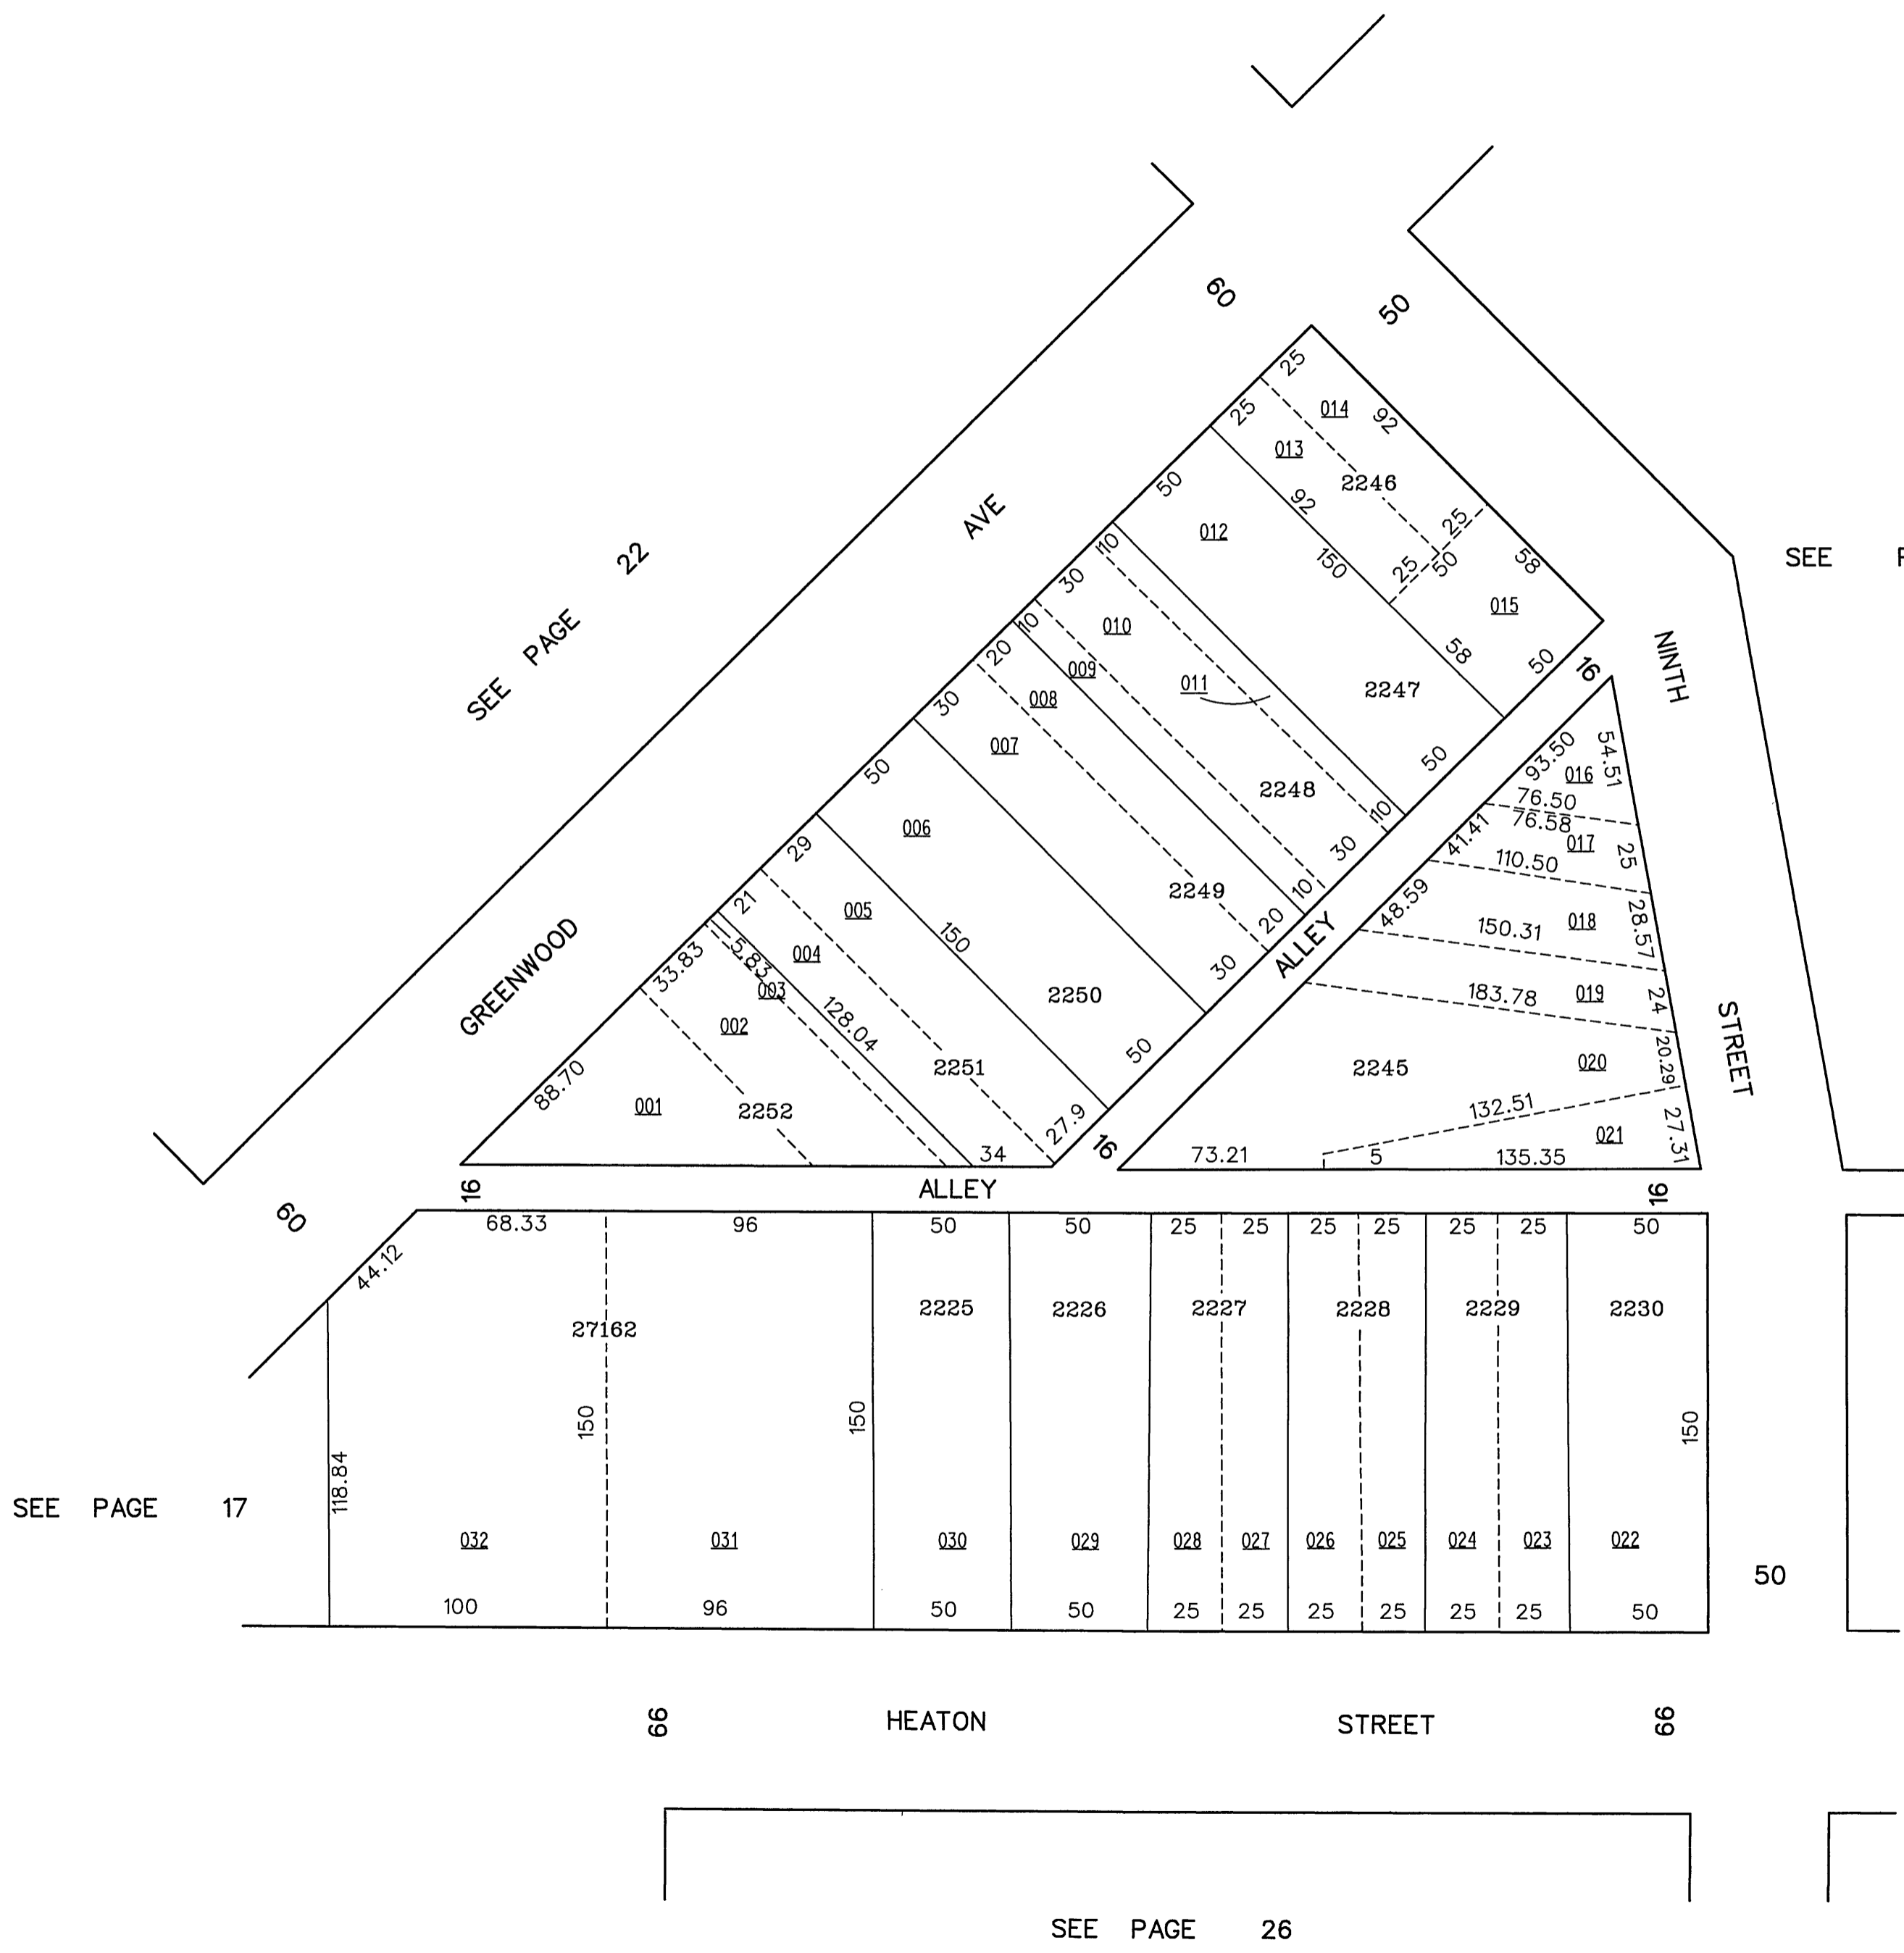

HAMILTON THIRD WARD

024.000

SEE PAGE 25

SCALE: 1"=50'
 REVISED 7/24/95
 TAXING DISTRICT:
 P6431

08/05/95 10:50 AM
 C:\Users\...
 ...