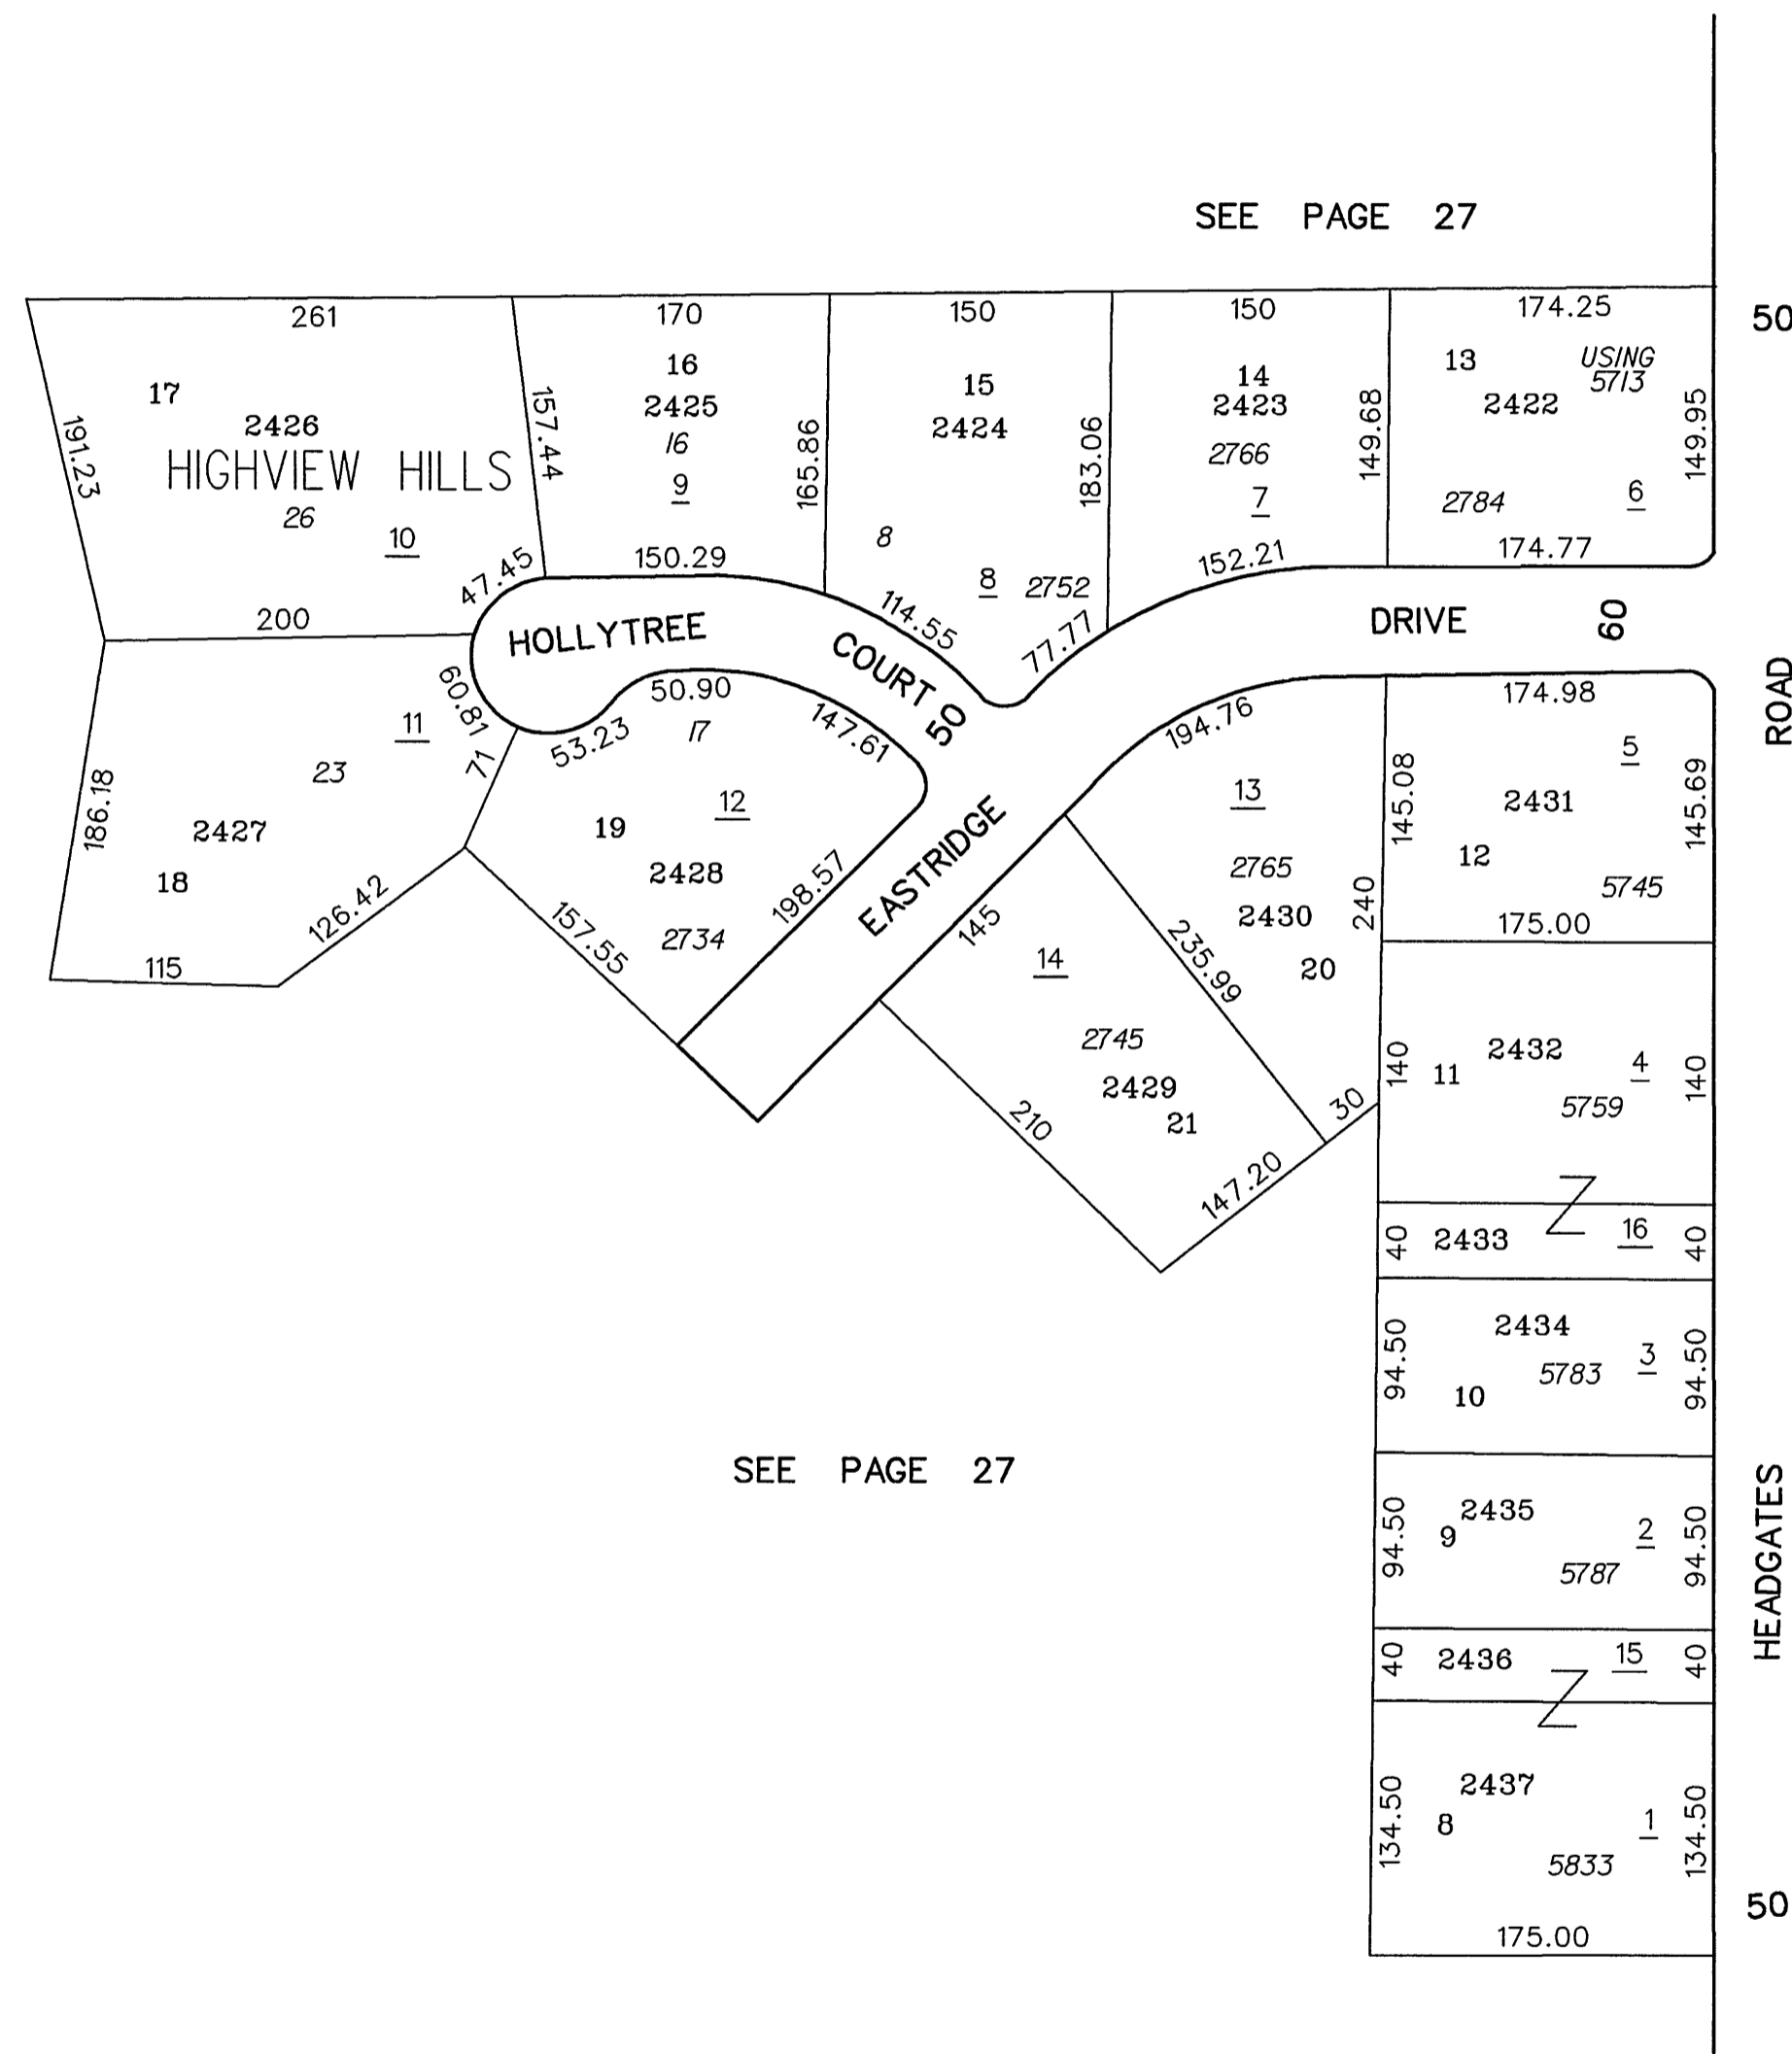

HIGHVIEW HILLS SUBDIVISION

FAIRFIELD TOWNSHIP

SECTION 27, TOWN 2, RANGE 3

068.000

HOUSE NUMBERS

SCALE: 1"=100'
TAXING DISTRICT: A0300
REVISED 4/20/99

SEE PAGE 27

SEE PAGE 56