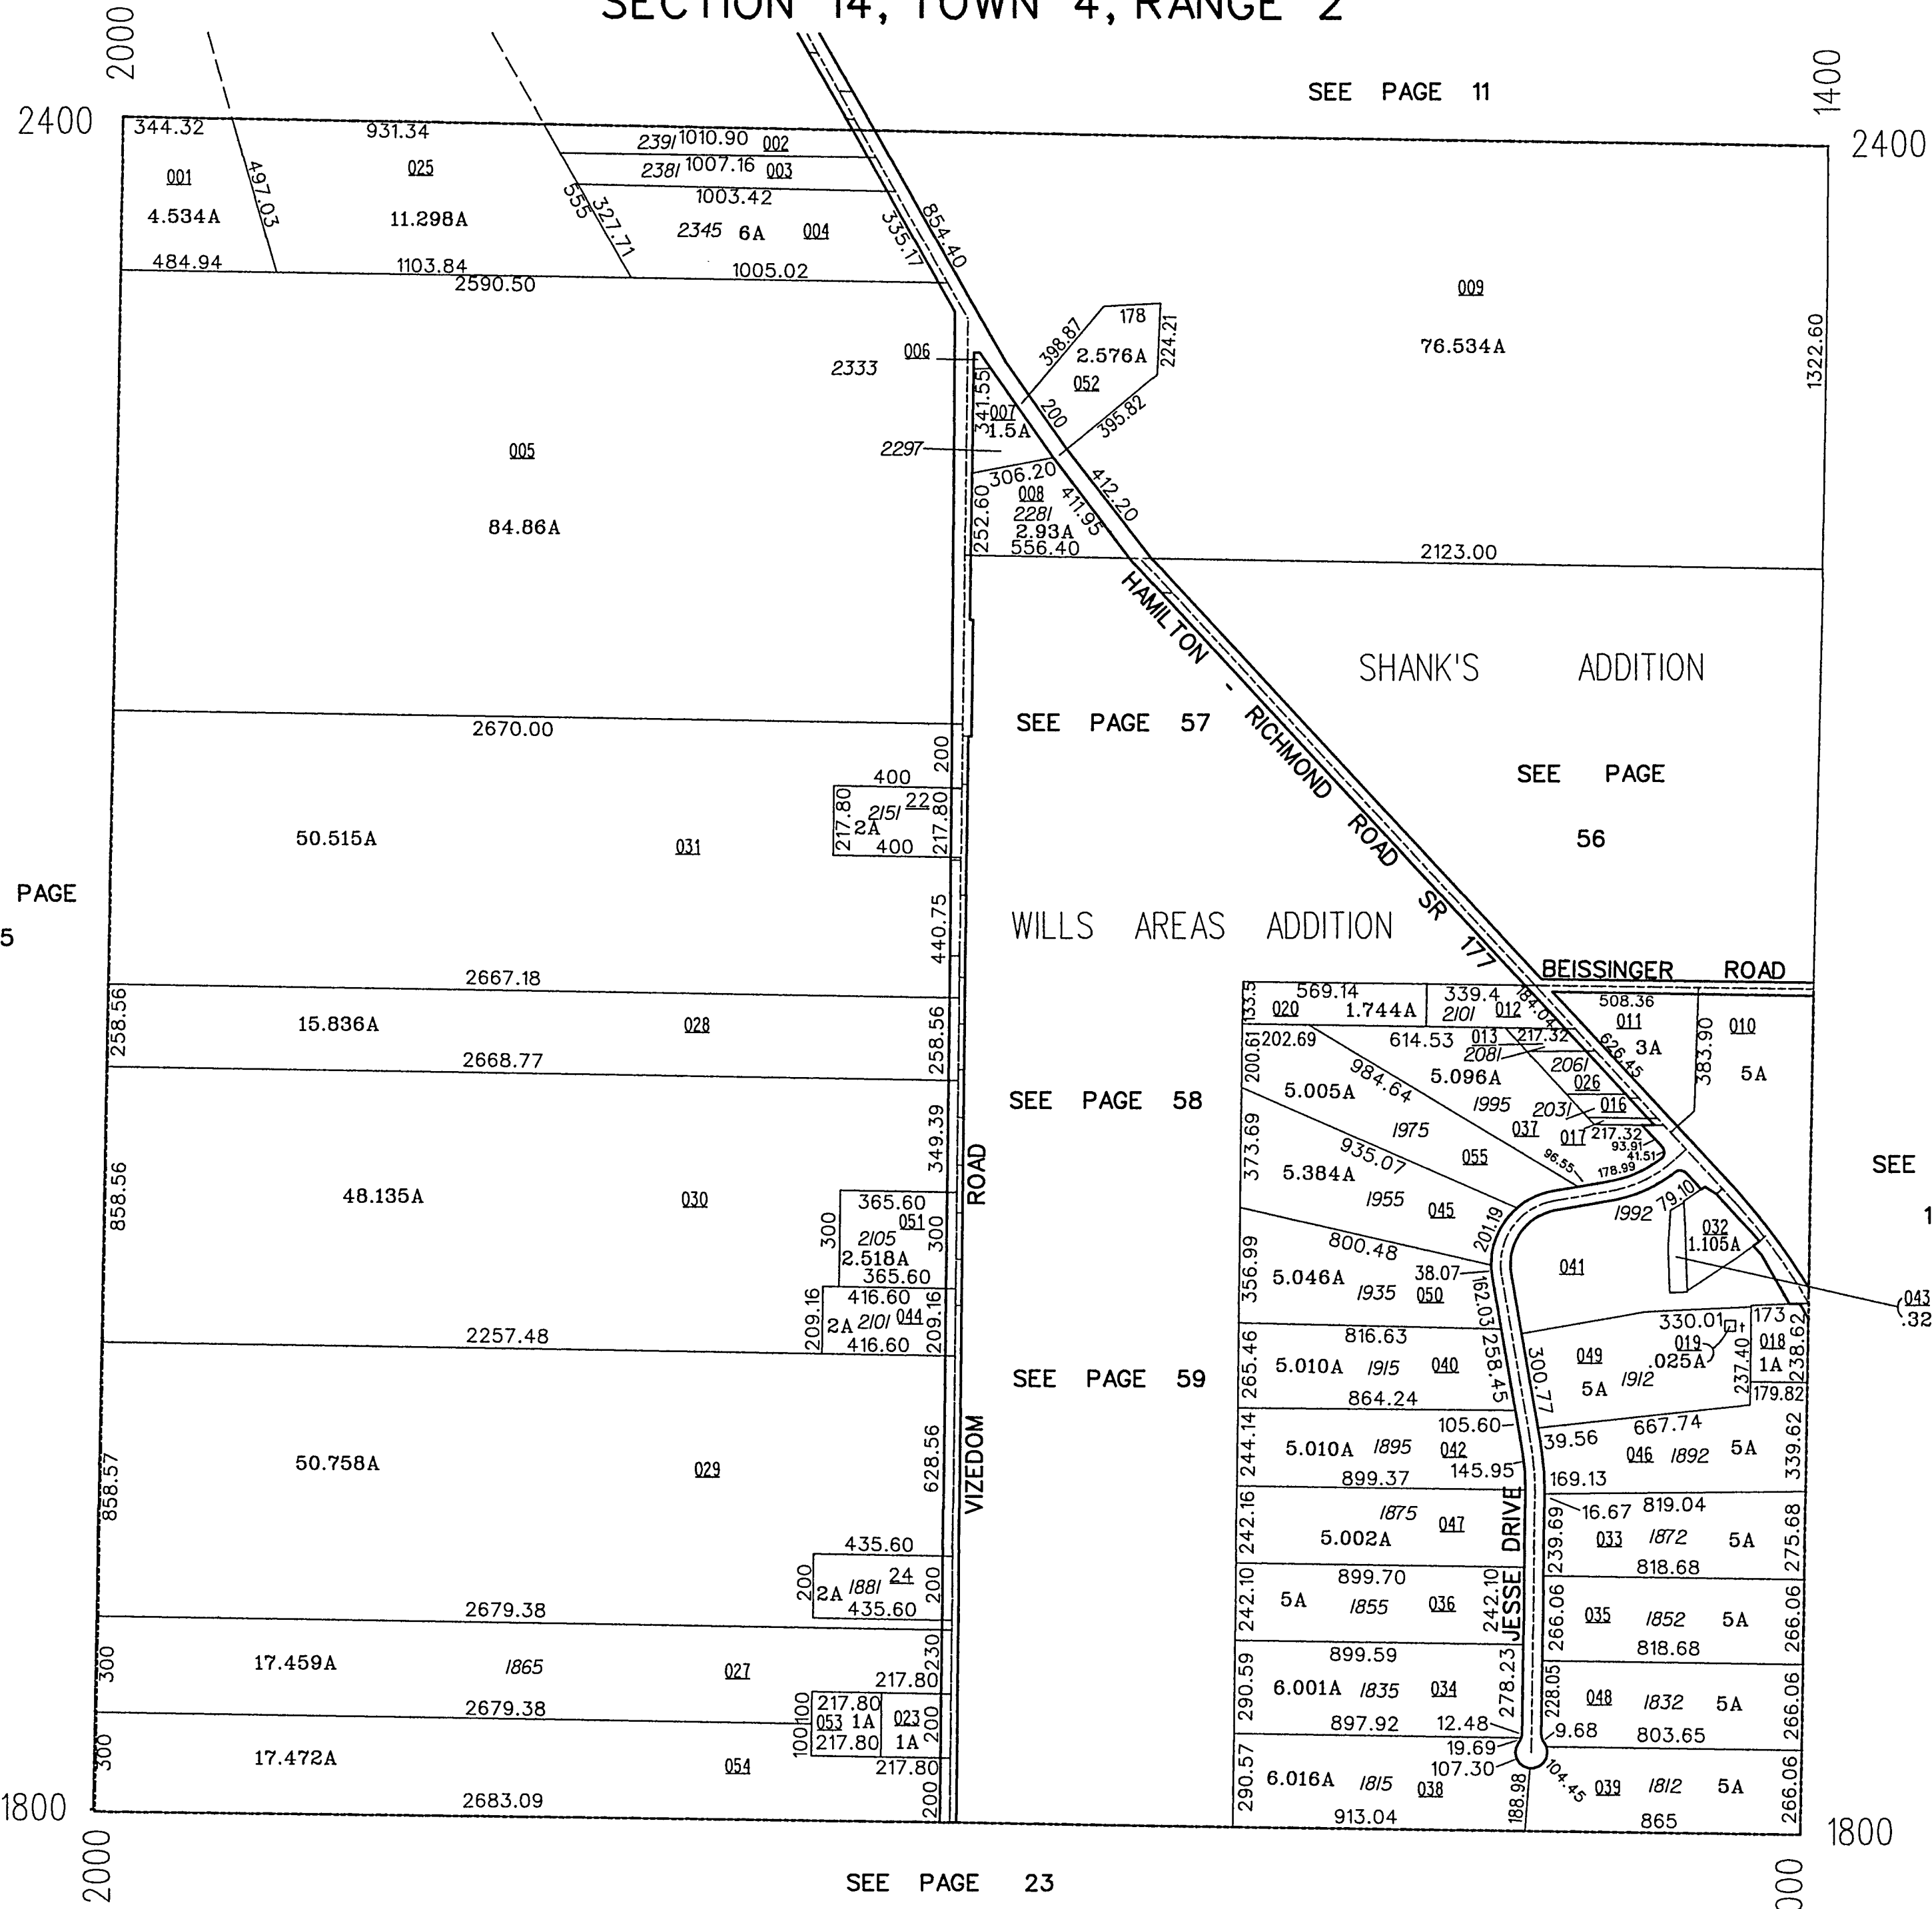

HANOVER TOWNSHIP SECTION 14, TOWN 4, RANGE 2

014.000

HOUSE NUMBERS

SEE PAGE 11

SCALE: 1"=400'
TAXING DISTRICT: B1010
REVISED 04/23/04