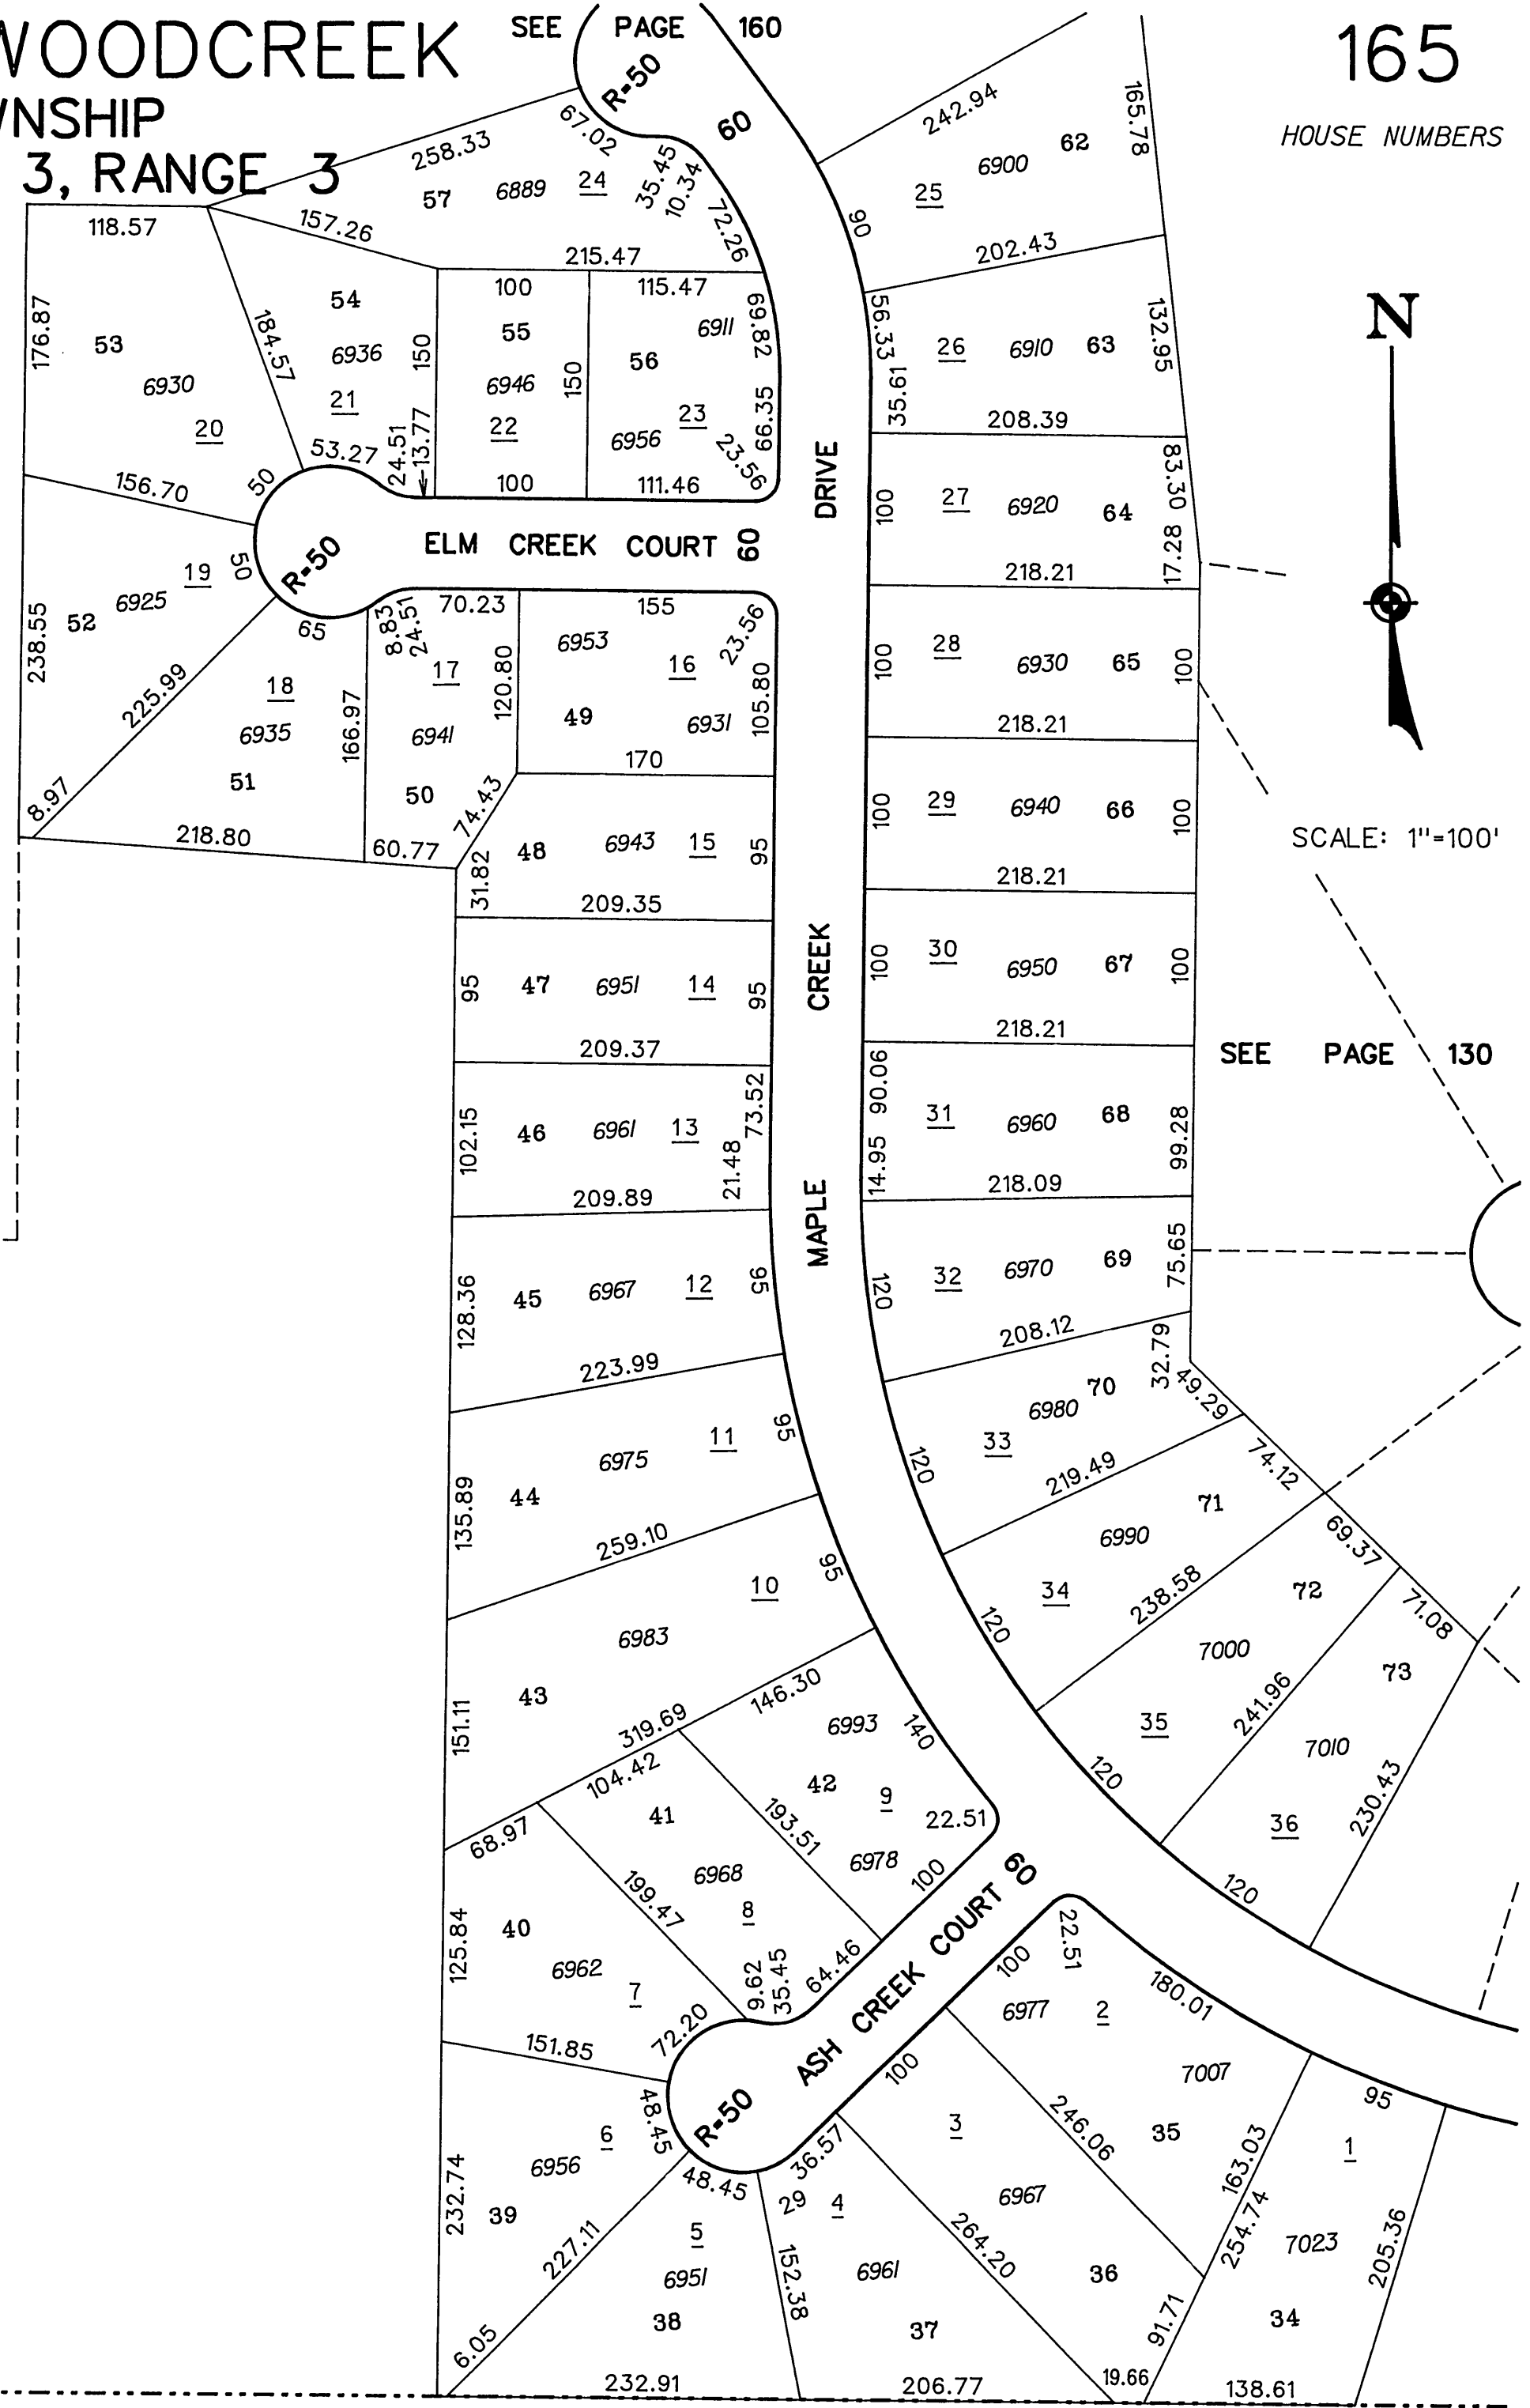

THE OAKS OF WOODCREEK

LIBERTY TOWNSHIP
SECTION 20, TOWN 3, RANGE 3

SEE PAGE 18

SEE PAGE 130

SCALE: 1"=100'