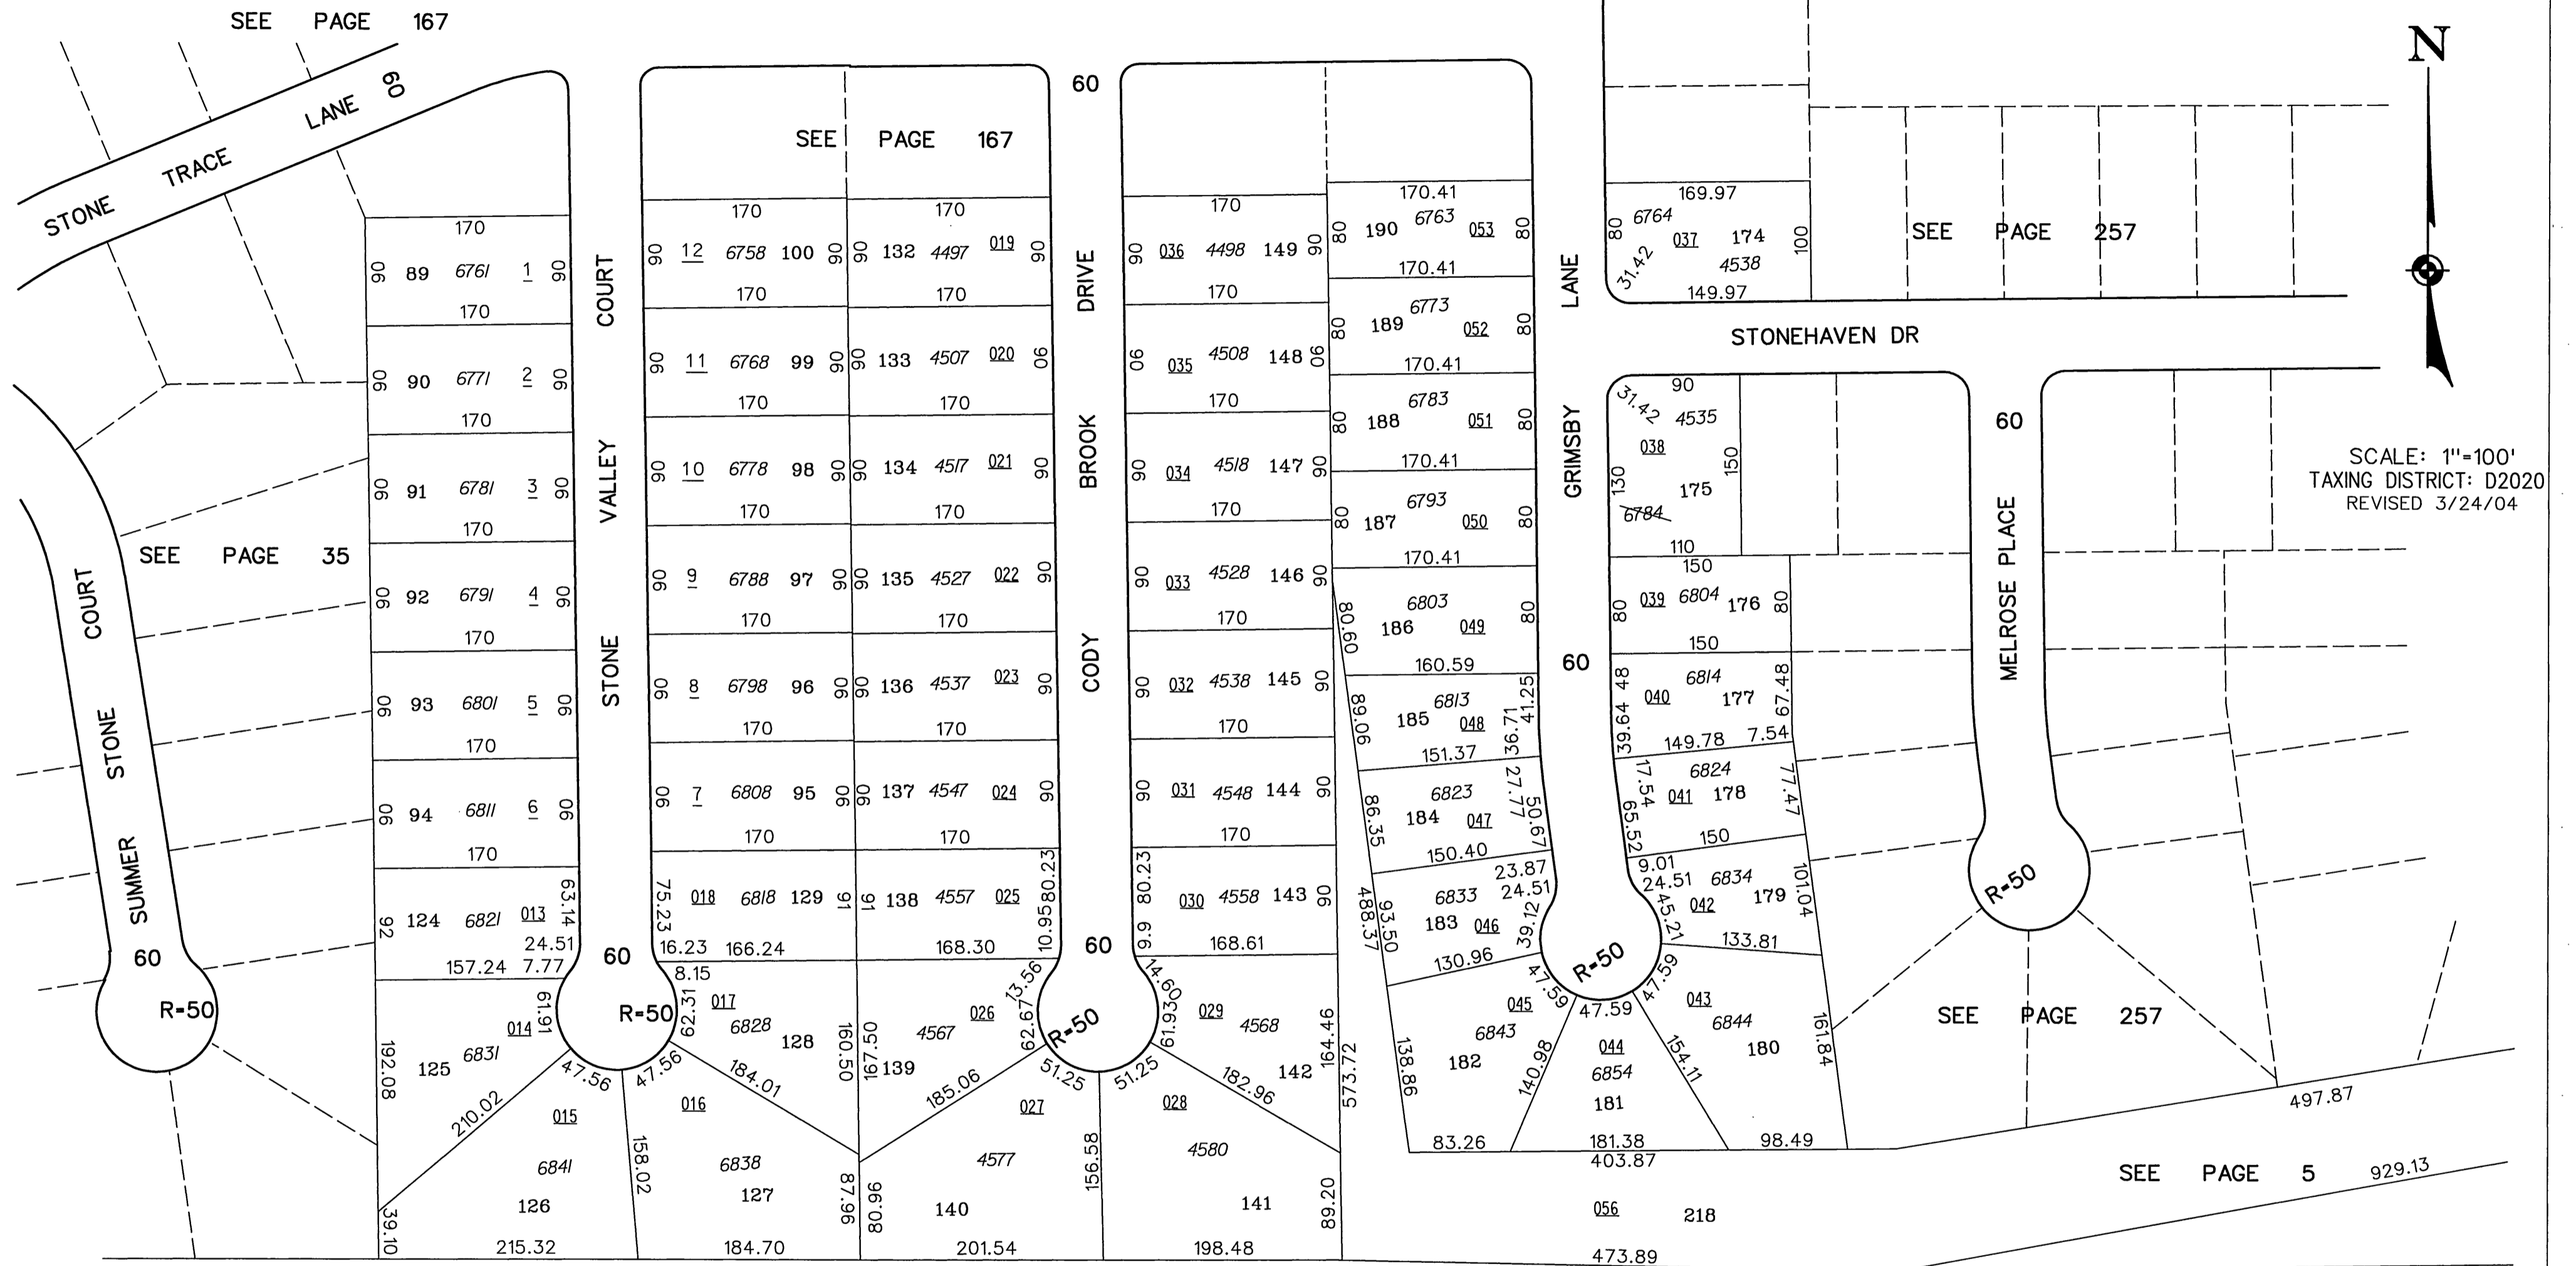

# GREY STONE LIBERTY TOWNSHIP SECTION 7, TOWN 2, RANGE 3

168.000

HOUSE NUMBERS

SEE PAGE 5

\\net.citofa\liberty\liberty.dwg 03/25/2004 09:07:53 AM