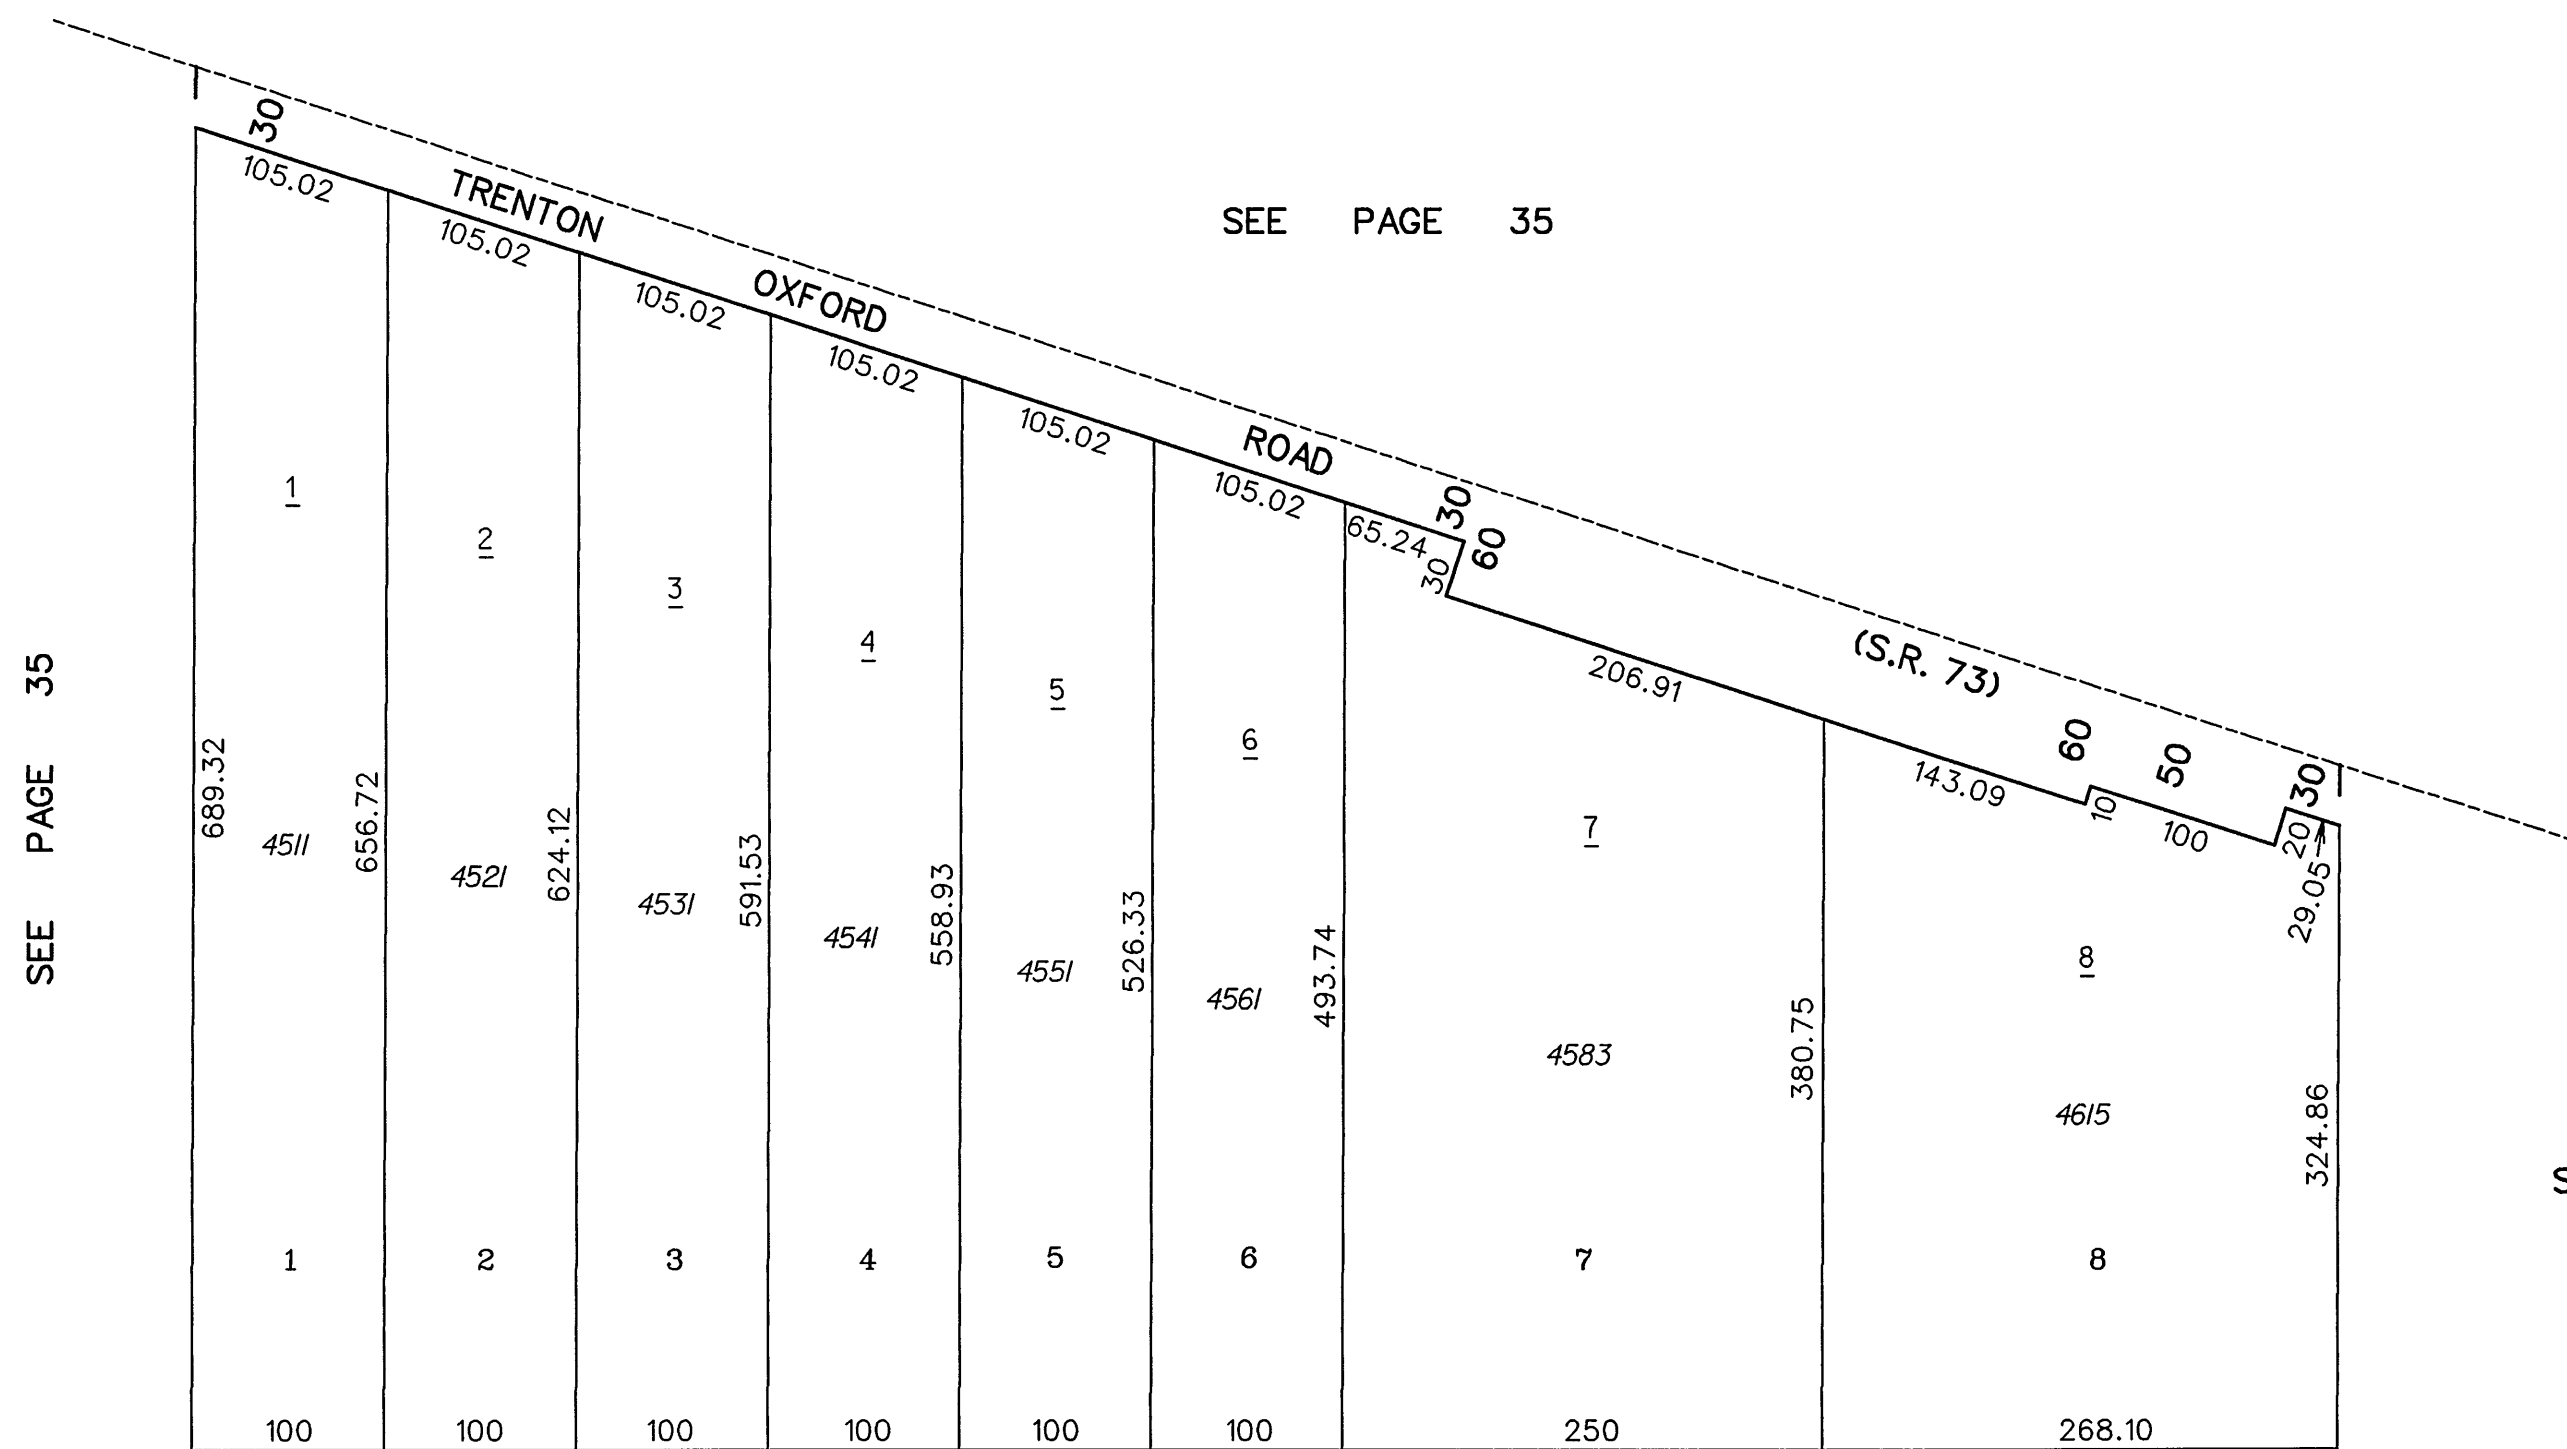

CORSON SUBDIVISION  
WAYNE TOWNSHIP  
SECTION 35, TOWN 3, RANGE 3

067.000

HOUSE NUMBERS

SCALE: 1"=100'  
TAXING DISTRICT: N6120  
REVISED 4/2/91

SEE PAGE 35

SEE PAGE 35

SEE PAGE 35