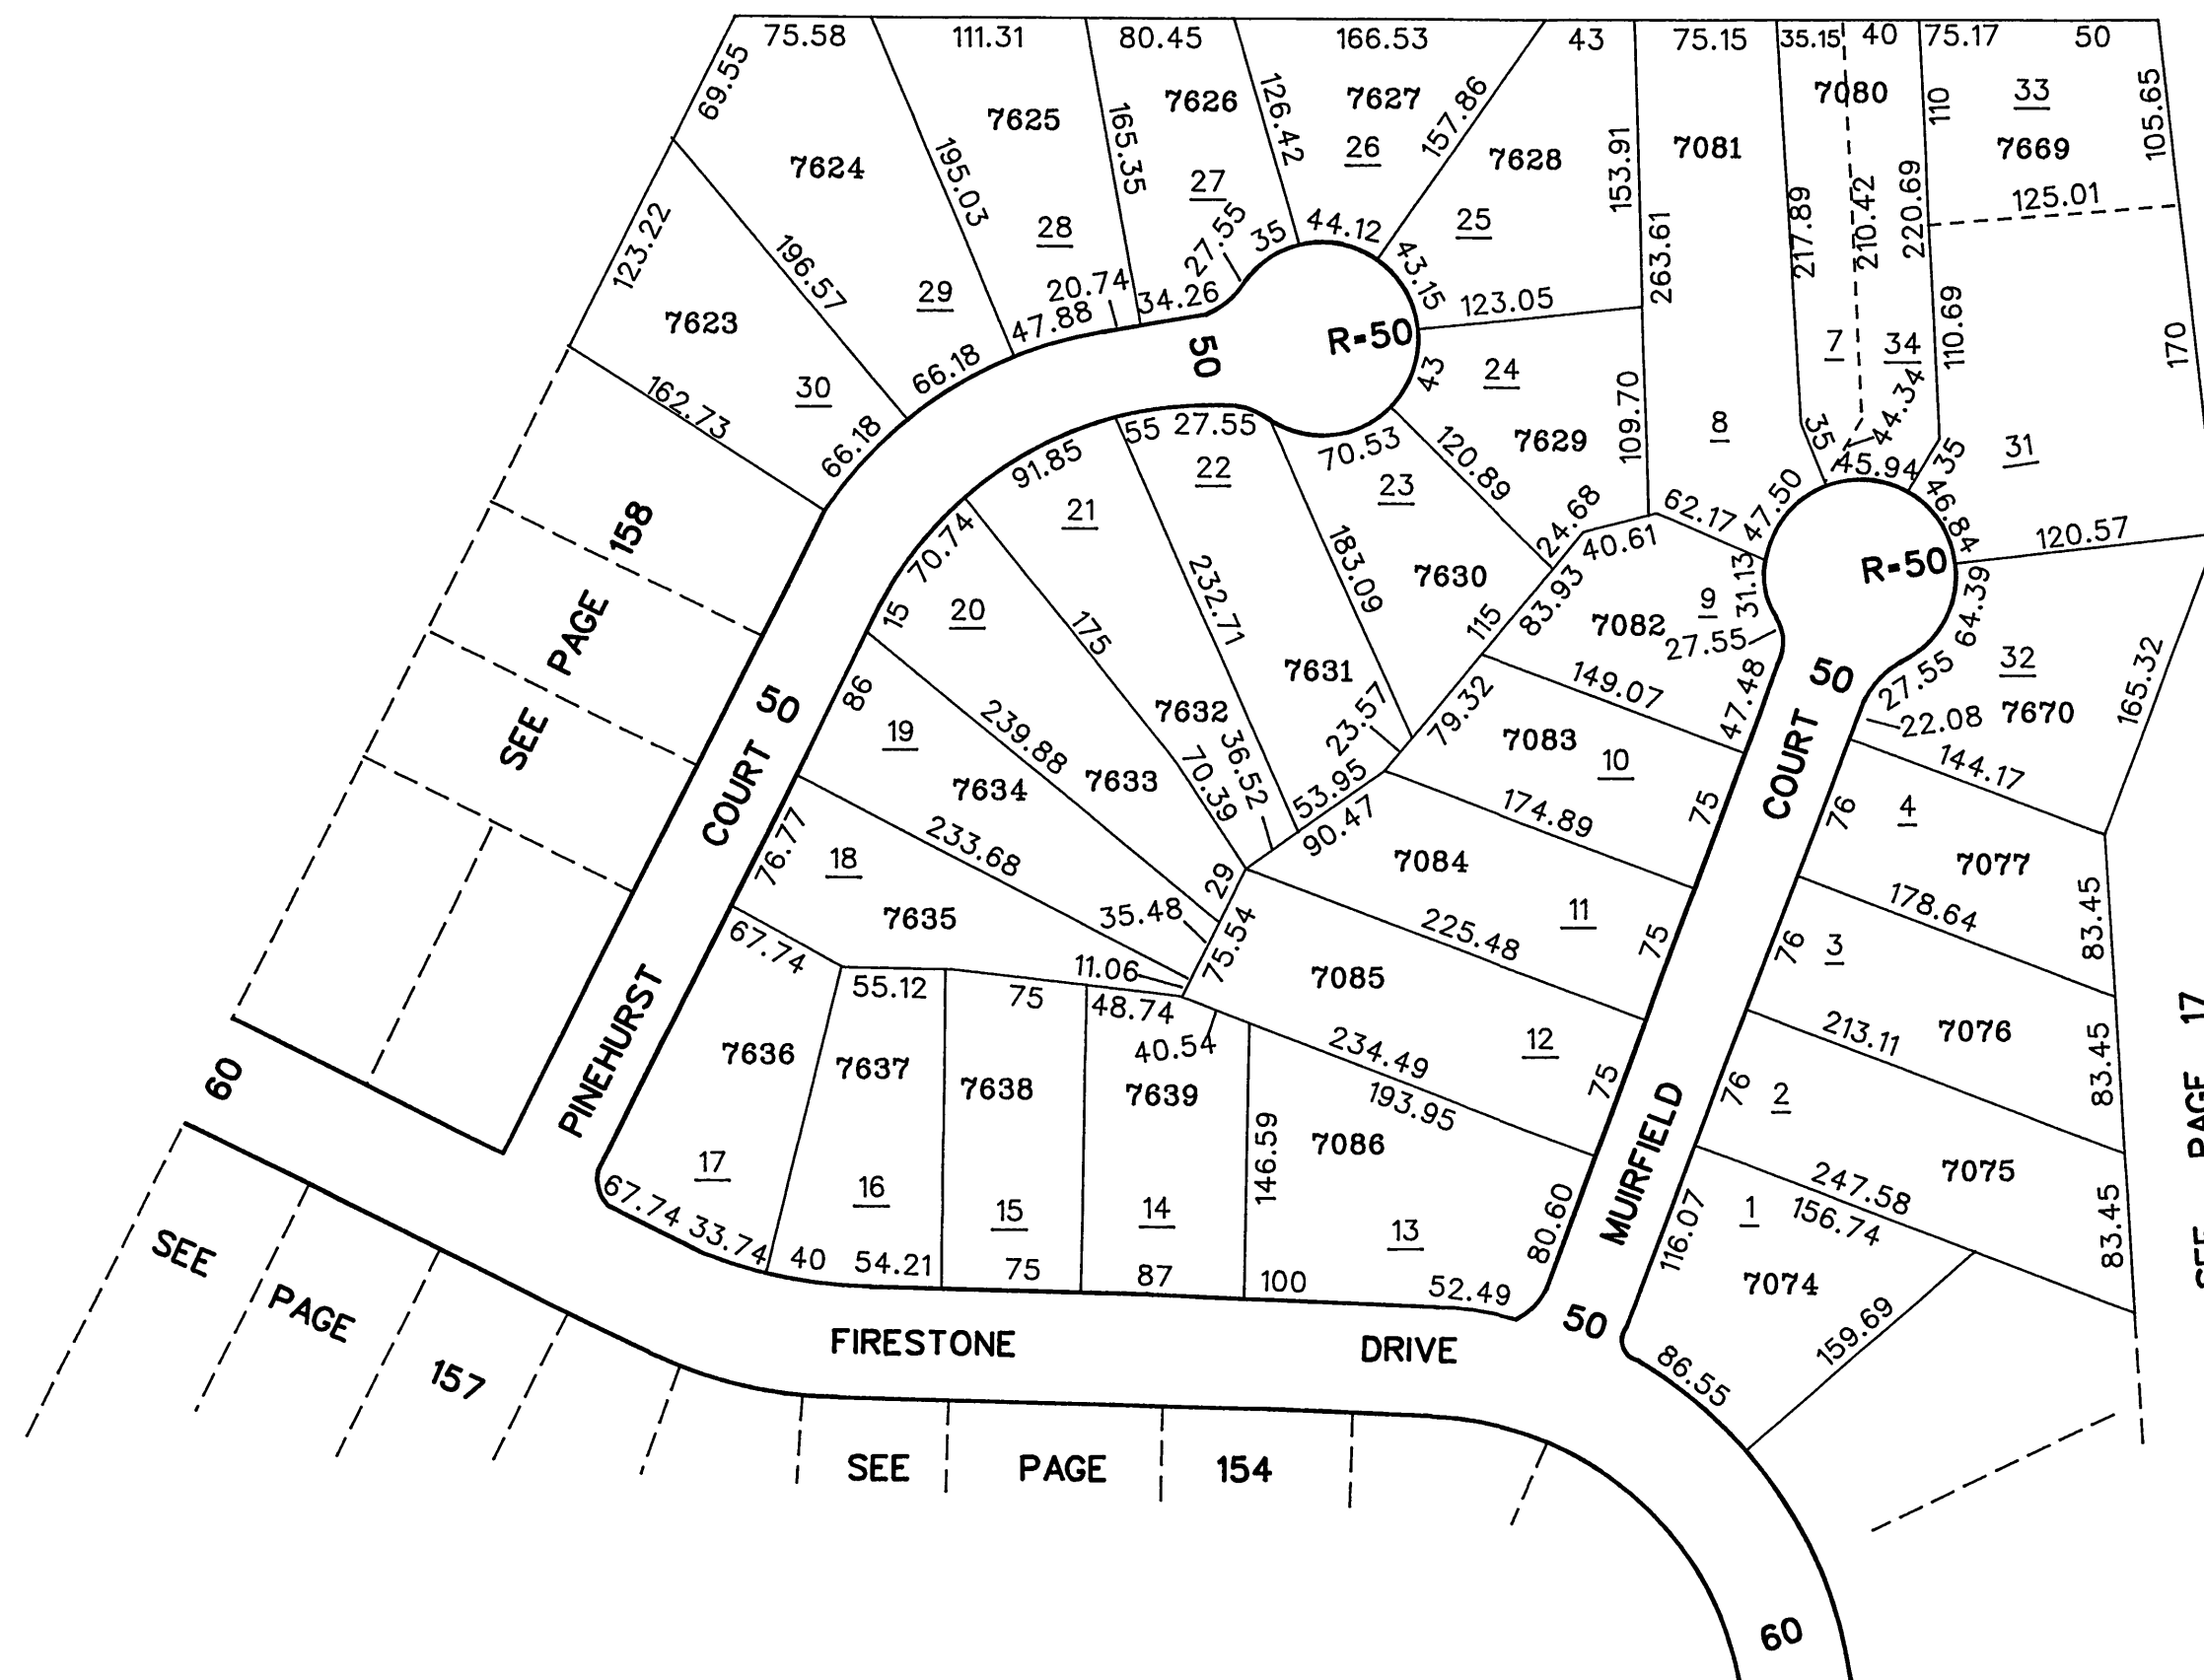

FAIRFIELD CITY

155.000

SCALE: 1"=100'

SEE PAGE 17

SEE PAGE 157

SEE PAGE 154

SEE PAGE 17