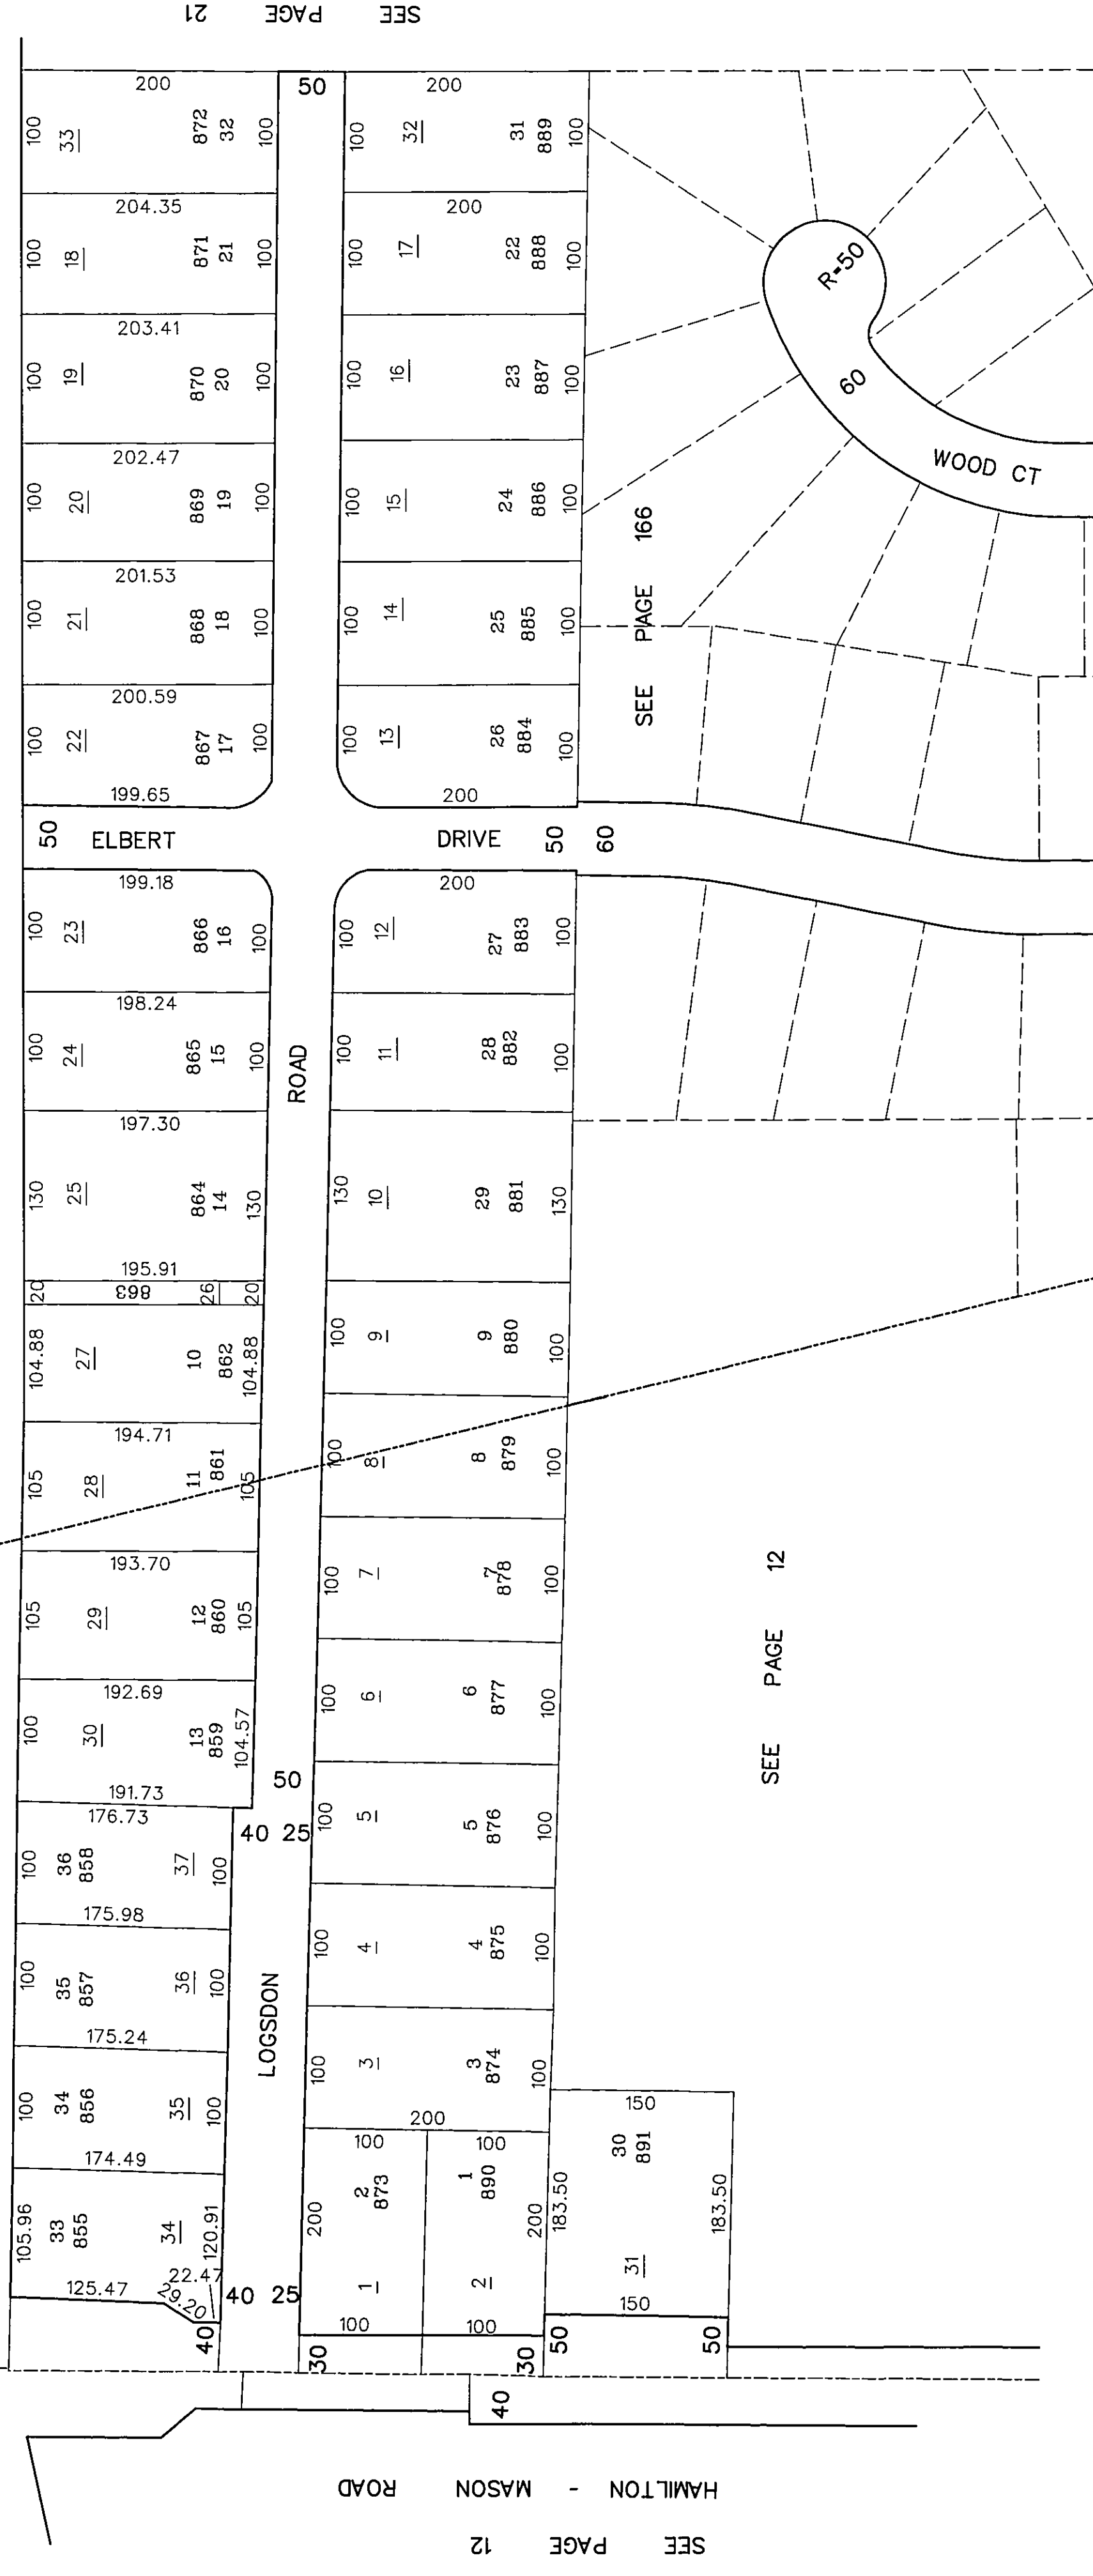

035.000

LOGSDON'S MASON GROVE

FAIRFIELD TOWNSHIP
SECTION 19, TOWN 2, RANGE 3
SECTION 24, TOWN 2, RANGE 2

TAXING DISTRICT: A0300
REVISED 8/29/05

SEE PAGE 21

SCALE: 1"=100'

SEC. 24 T.2, R.2
SEC. 19 T.2, R.3

SEE PAGE 12

S.R. 4 BYPASS

SEE PAGE 21

SEE PAGE 12

SEE PAGE 12