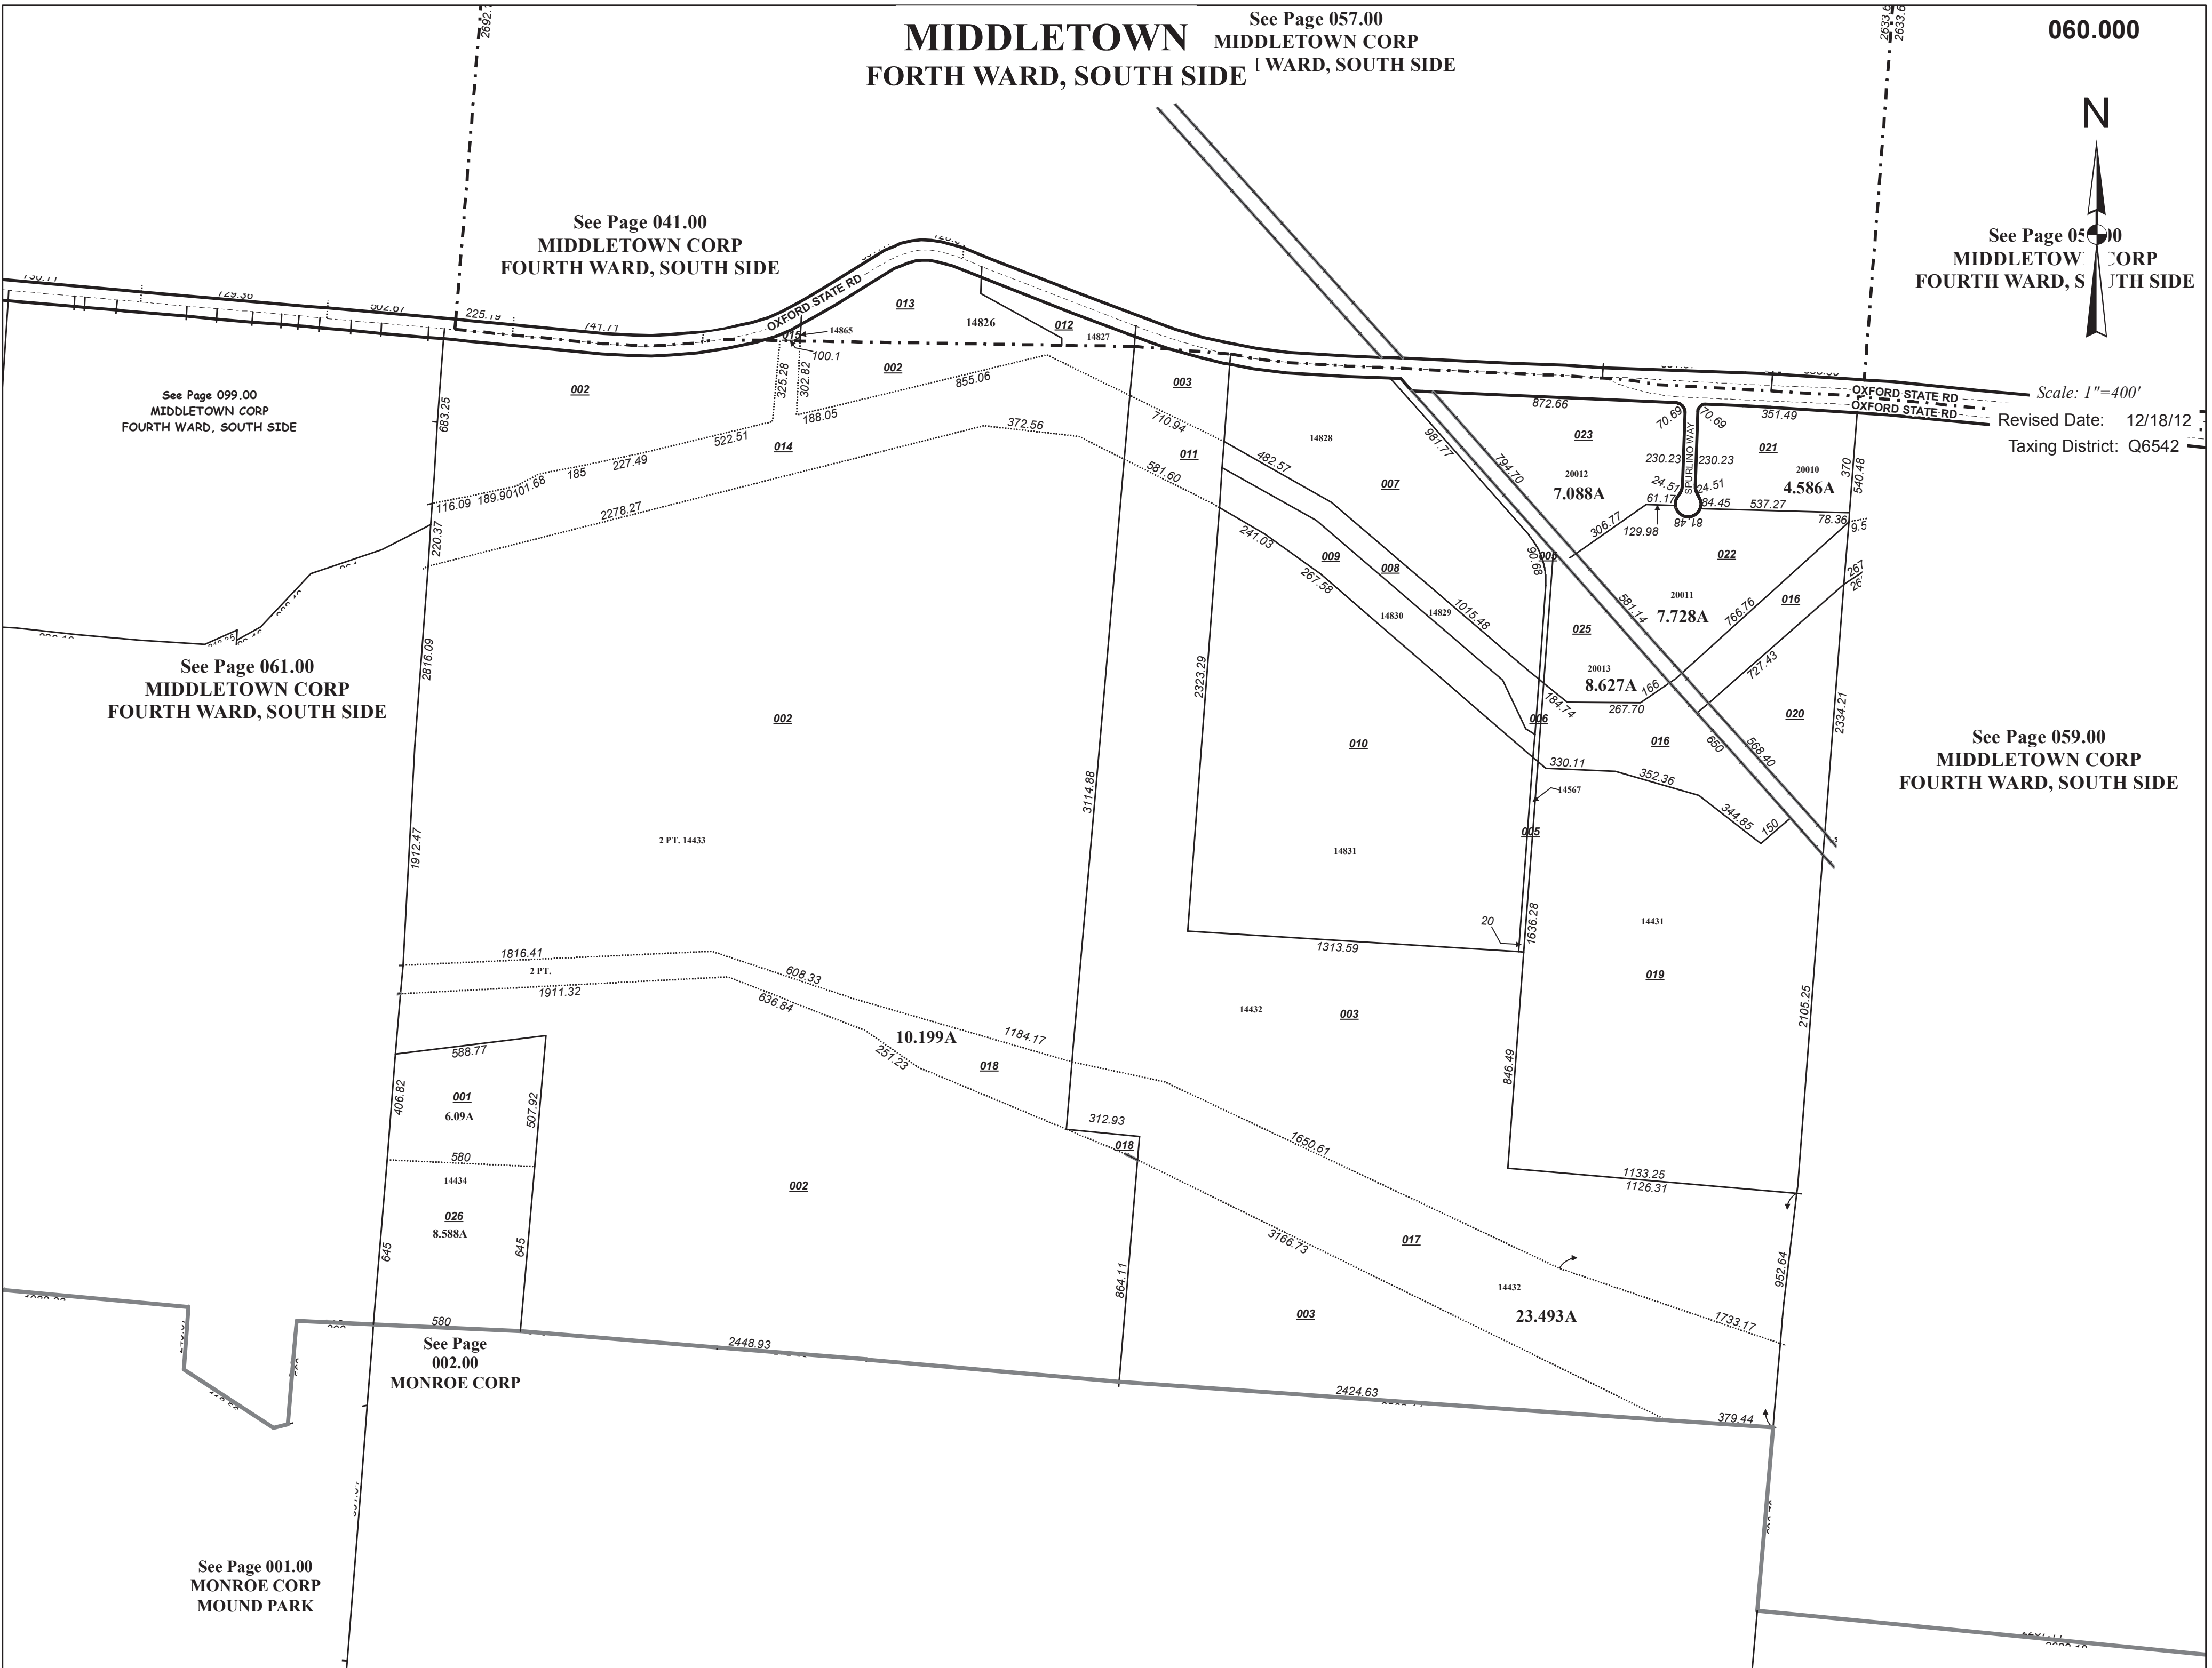

**MIDDLETOWN**  
FORTH WARD, SOUTH SIDE

See Page 057.00  
MIDDLETOWN CORP  
FORTH WARD, SOUTH SIDE

060.000

See Page 058.00  
MIDDLETOWN CORP  
FORTH WARD, SOUTH SIDE

See Page 041.00  
MIDDLETOWN CORP  
FORTH WARD, SOUTH SIDE

See Page 099.00  
MIDDLETOWN CORP  
FORTH WARD, SOUTH SIDE

See Page 061.00  
MIDDLETOWN CORP  
FORTH WARD, SOUTH SIDE

See Page 059.00  
MIDDLETOWN CORP  
FORTH WARD, SOUTH SIDE

See Page  
002.00  
MONROE CORP

See Page 001.00  
MONROE CORP  
MOUND PARK

Scale: 1"=400'

Revised Date: 12/18/12  
Taxing District: Q6542