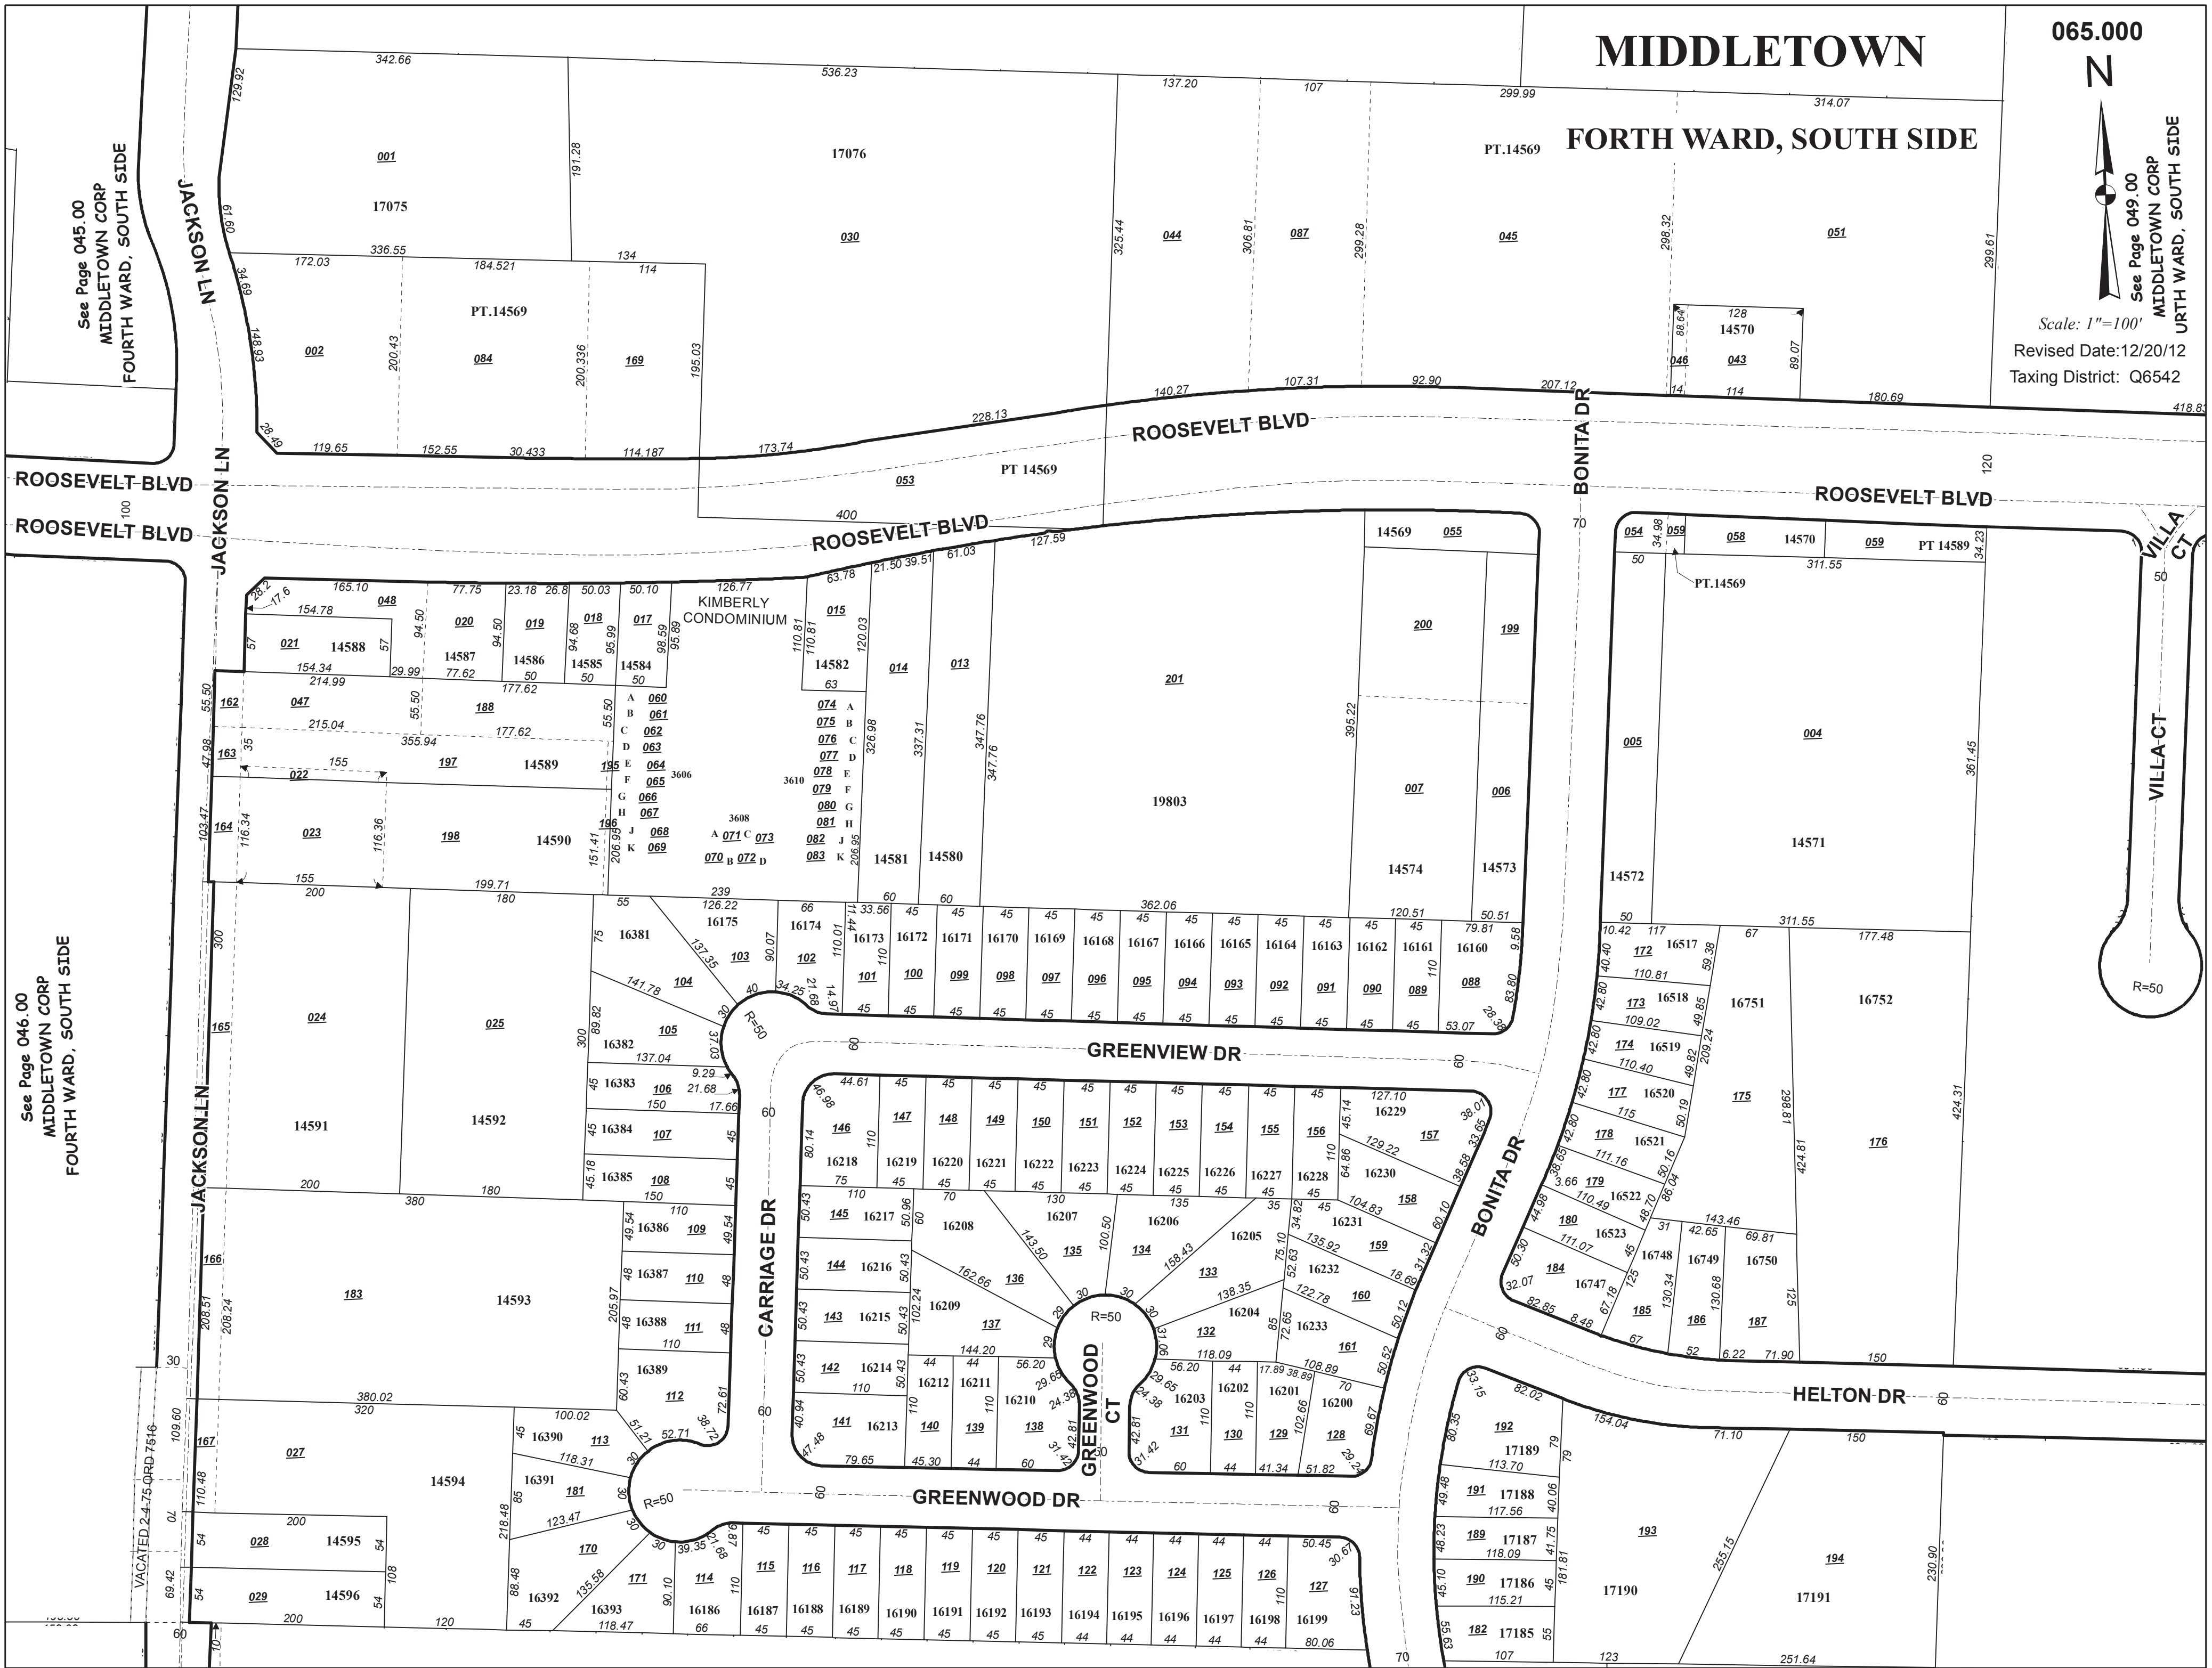

# MIDDLETOWN

065.000

## FORTH WARD, SOUTH SIDE

See Page 049.00  
MIDDLETOWN CORP  
FORTH WARD, SOUTH SIDE

Scale: 1"=100'  
Revised Date: 12/20/12  
Taxing District: Q6542

See Page 045.00  
MIDDLETOWN CORP  
FORTH WARD, SOUTH SIDE

See Page 046.00  
MIDDLETOWN CORP  
FORTH WARD, SOUTH SIDE

VACATED 2.4-75-ORD 7516

KIMBERLY  
CONDOMINIUM

VILLA CT

R=50