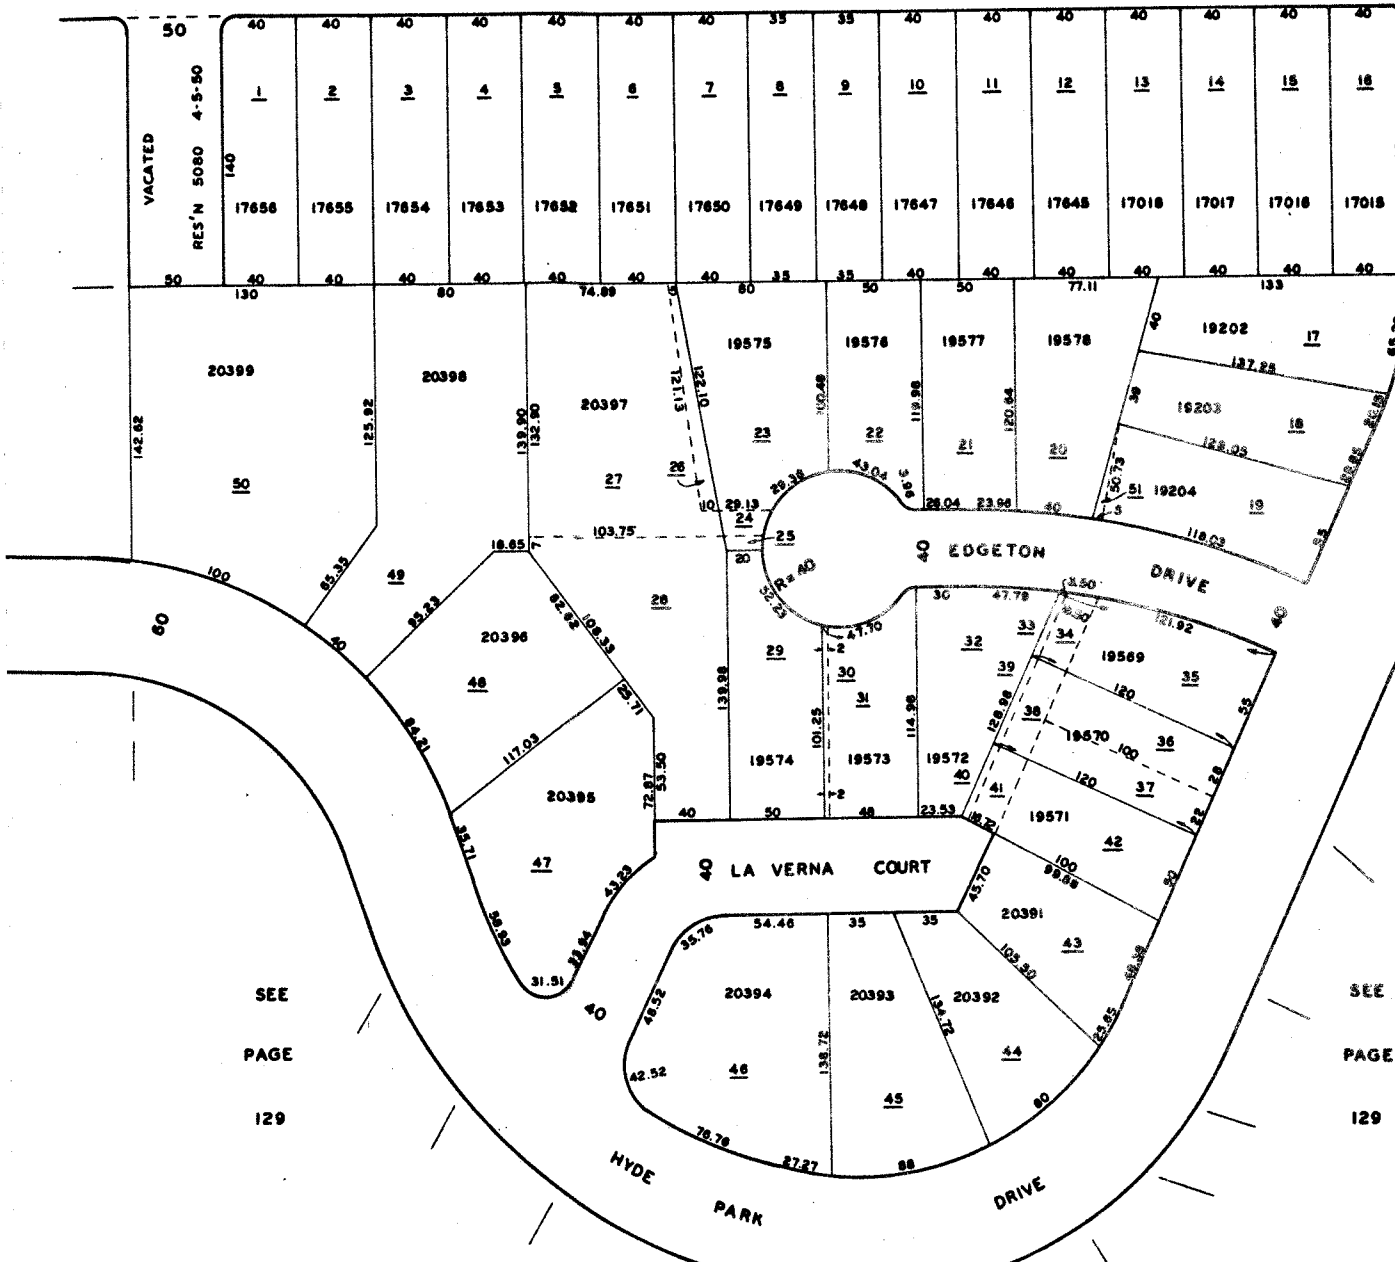

HAMILTON FIRST WARD S.S.

130

SEE PAGE 131

MILLIKIN

STREET

SCALE 1"=50'

SEE PAGE 118

SEE
PAGE
129