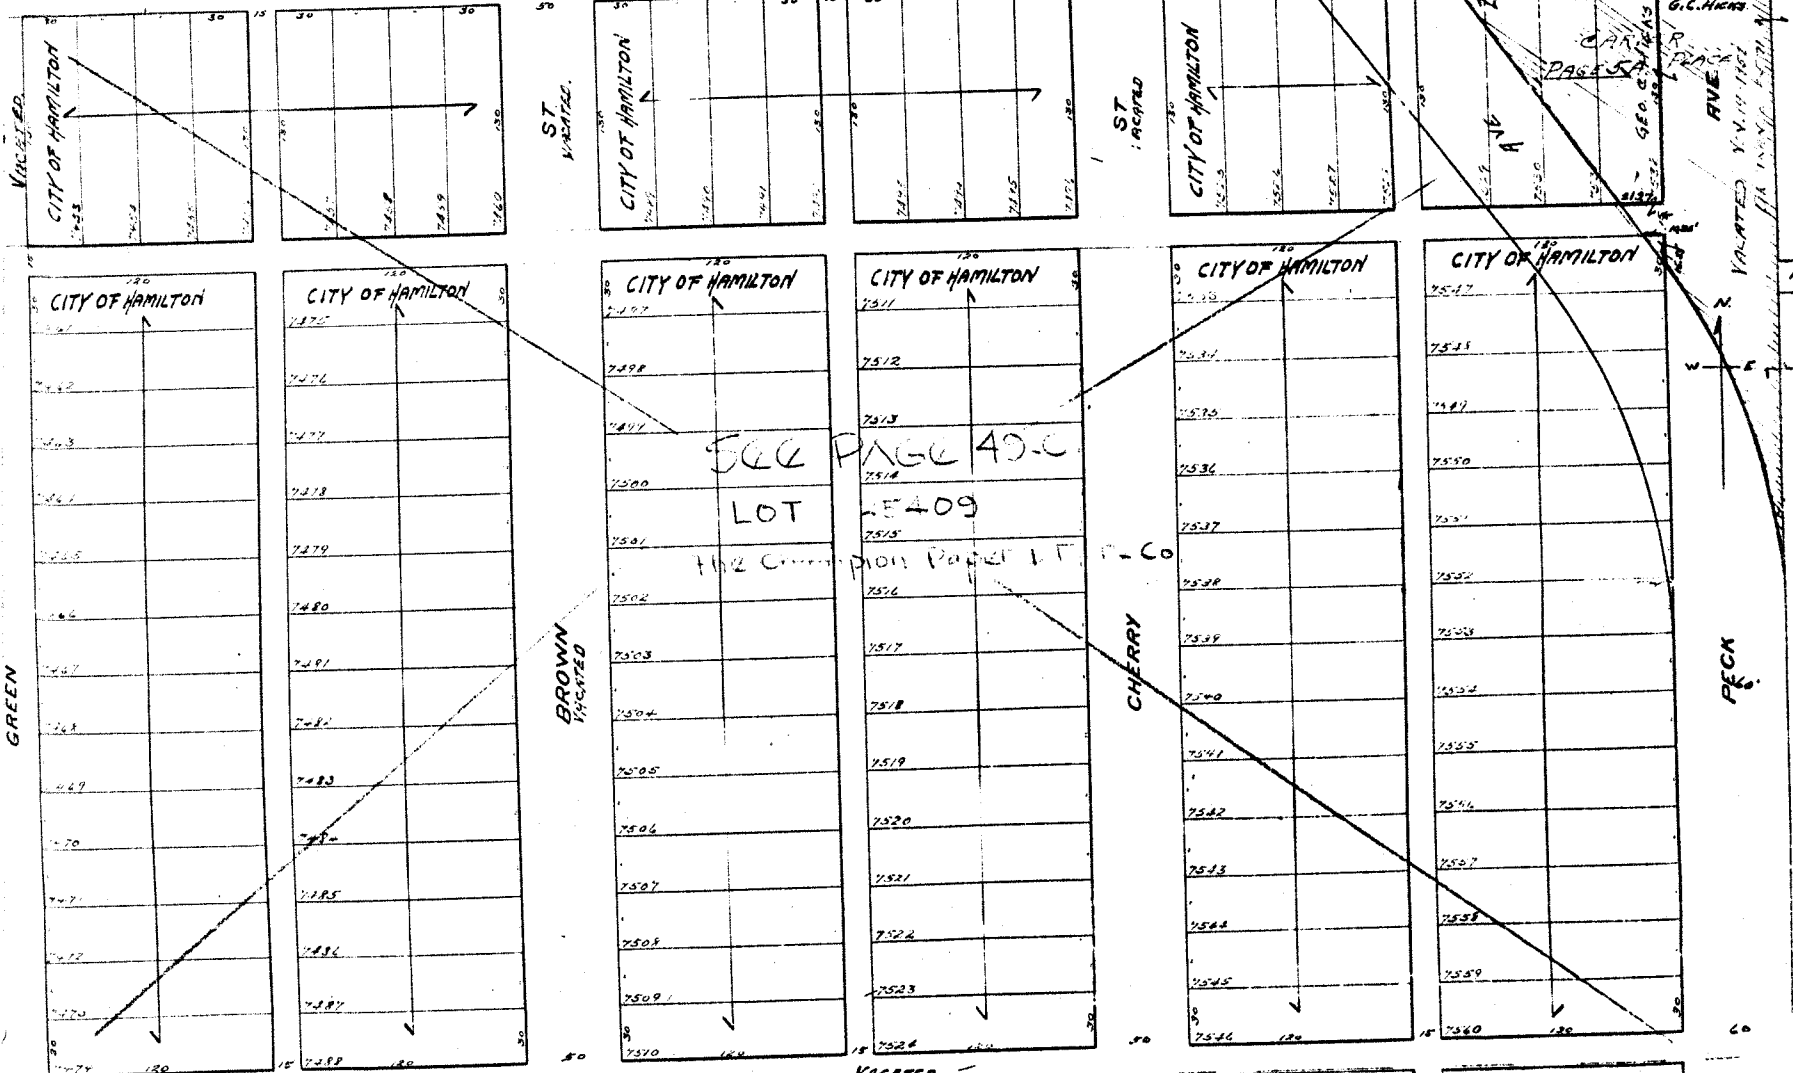

KNIGHTSBRIDGE

DRIVE

ORD. 6435

CHERRY & BROWN 17600 Q

100' x 120' 2549 1/2  
(63957/2) (61350/2)

SEE PAGE 40-C

LOT 25409

1/2 CHERRY & BROWN 17600 Q

PAGE 51

REC'D

VACATED