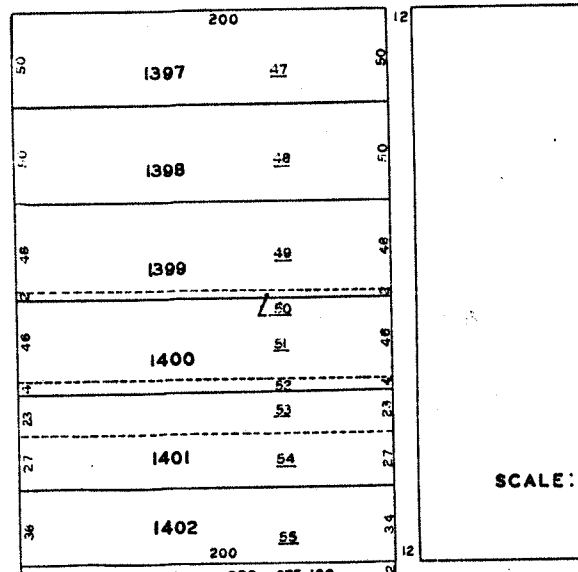

MIDDLE TOWN SECOND WARD

50

YANKEE ROAD

66

ST

50 LIBERTY AVE

VANDEVEER

SCALE: 1" = 50'