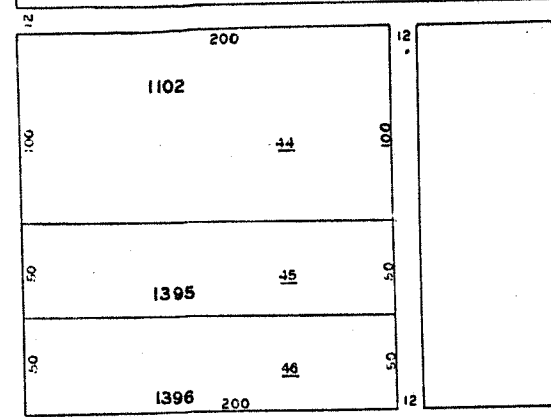

MIDDLE TOWN SECOND WARD

50

YANKEE ROAD

66

ST

50 LIBERTY AVE

VANDEVEER

SCALE: 1" = 50'

50

FIFTH AVE

66