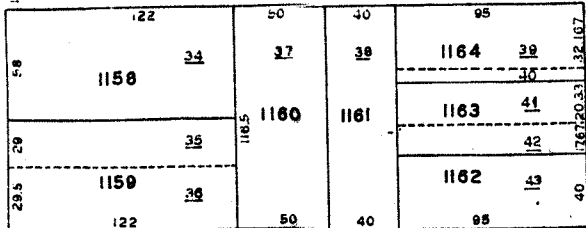

VANDEVEER

SCALE: 1" = 50'

50