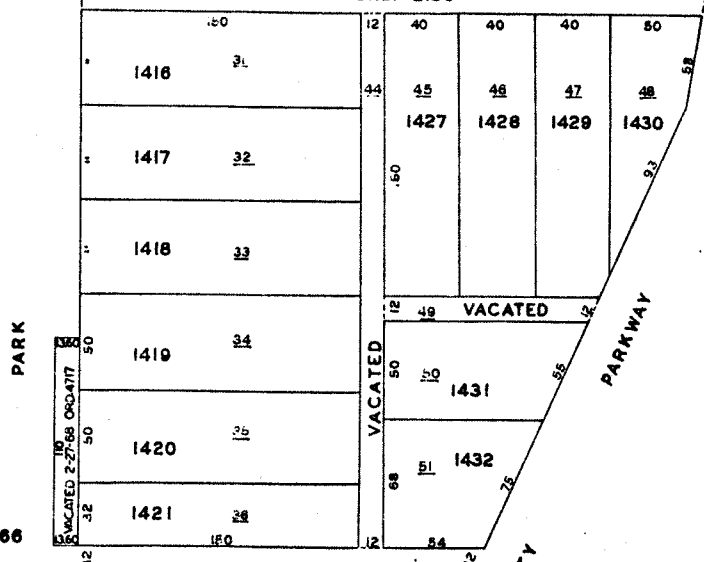

MIDDLETOWN SECOND WARD

VACATED 7-6-60 ORD. 3811 & 3659

50 LIBERTY AVE 50

LIBERTY AVE

VACATED ORD. 2136

PARK

PARKWAY

VERITY

SCALE: 1" = 50'

1796 (ON PAGE 21)