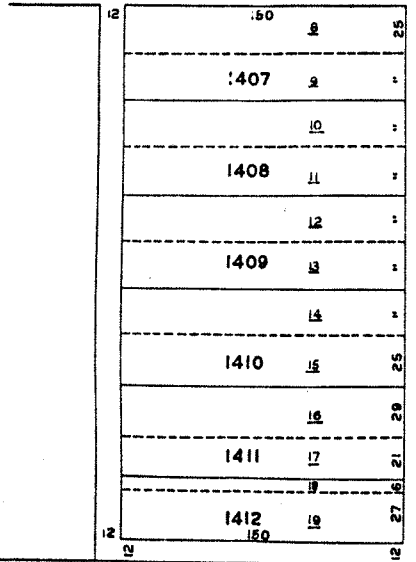

MIDDLETOWN SECOND WARD

VACATED 7-6-60 ORD. 3811 & 3659

50 LIBERTY AVE 50

LIBERTY AVE

VACATED ORD. 2136

PARK

PARKWAY

VERITY

SCALE: 1" = 50'

1796 (ON PAGE 21)