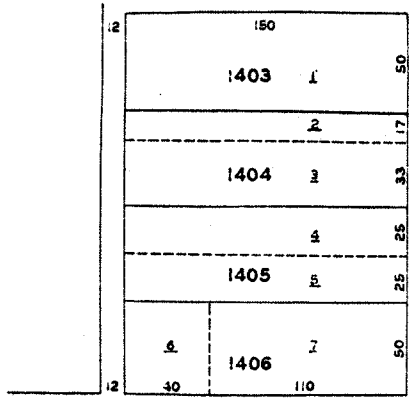

MIDDLETOWN SECOND WARD

VACATED 7-6-60 ORD. 3811 & 3659

50 LIBERTY AVE 50

LIBERTY AVE

VACATED ORD. 2136

PARK

PARKWAY

VERITY

SCALE: 1" = 50'

1796 (ON PAGE 21)