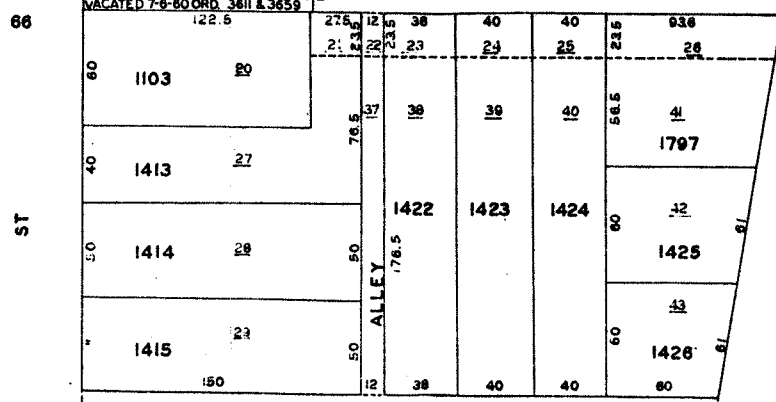

MIDDLETOWN SECOND WARD

VACATED 7-6-60 ORD. 3811 & 3659

50 LIBERTY AVE 50

LIBERTY AVE

VACATED ORD. 2136

PARK

PARKWAY

VERITY

SCALE: 1" = 50'

1796 (ON PAGE 21)