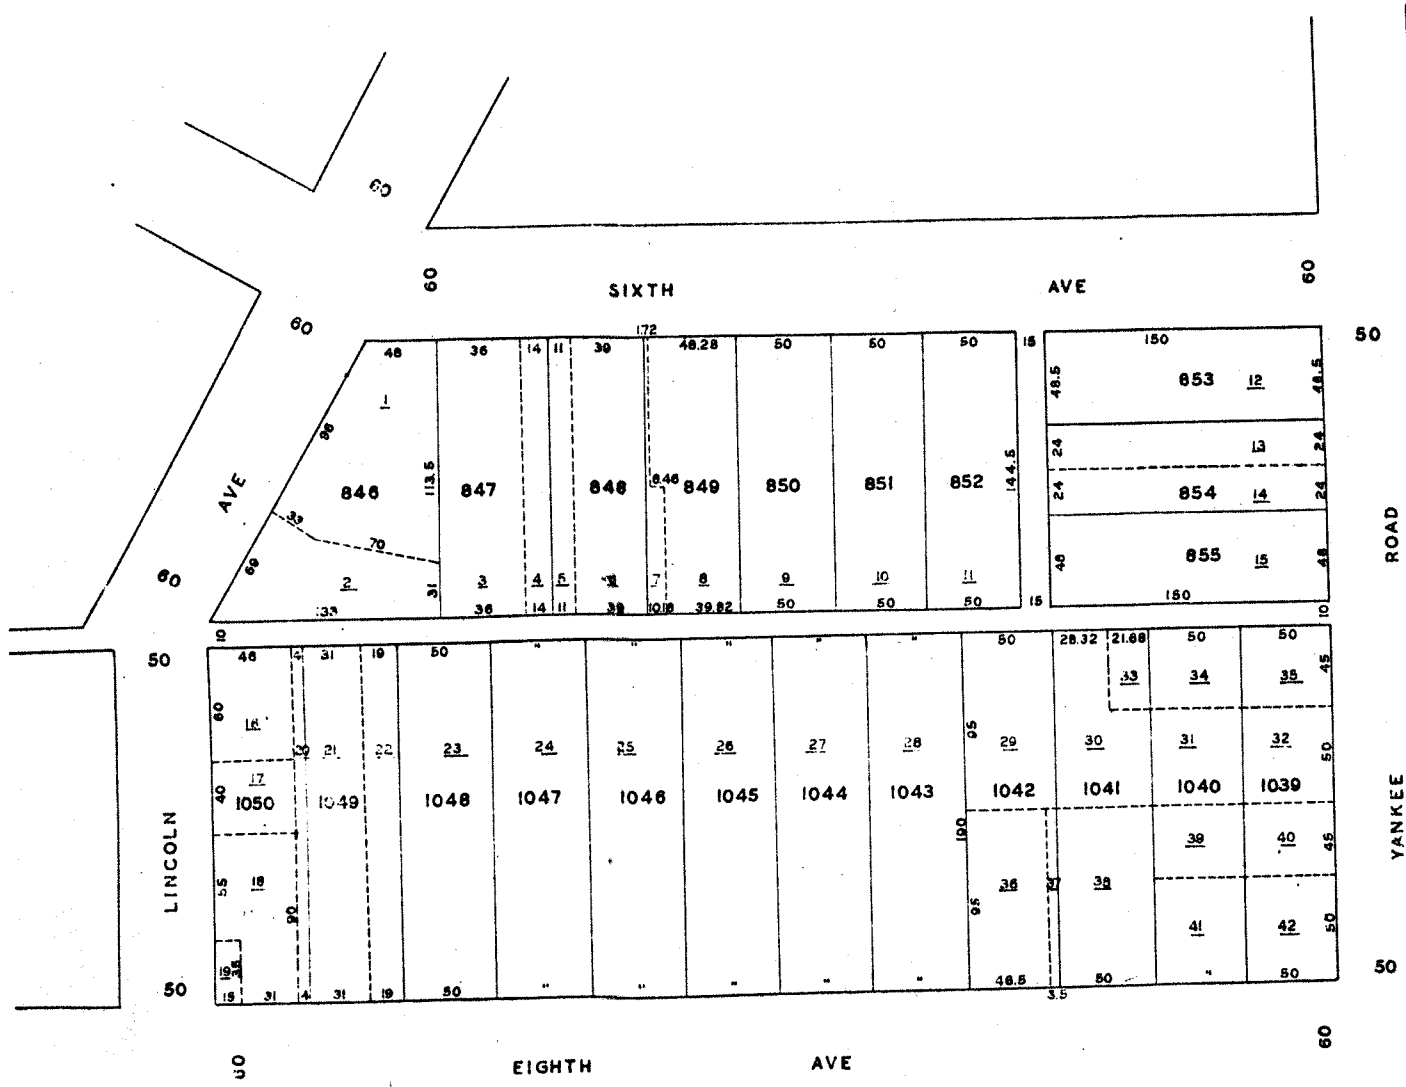

MIDDLETOWN SECOND WARD

SCALE: 1" = 50'