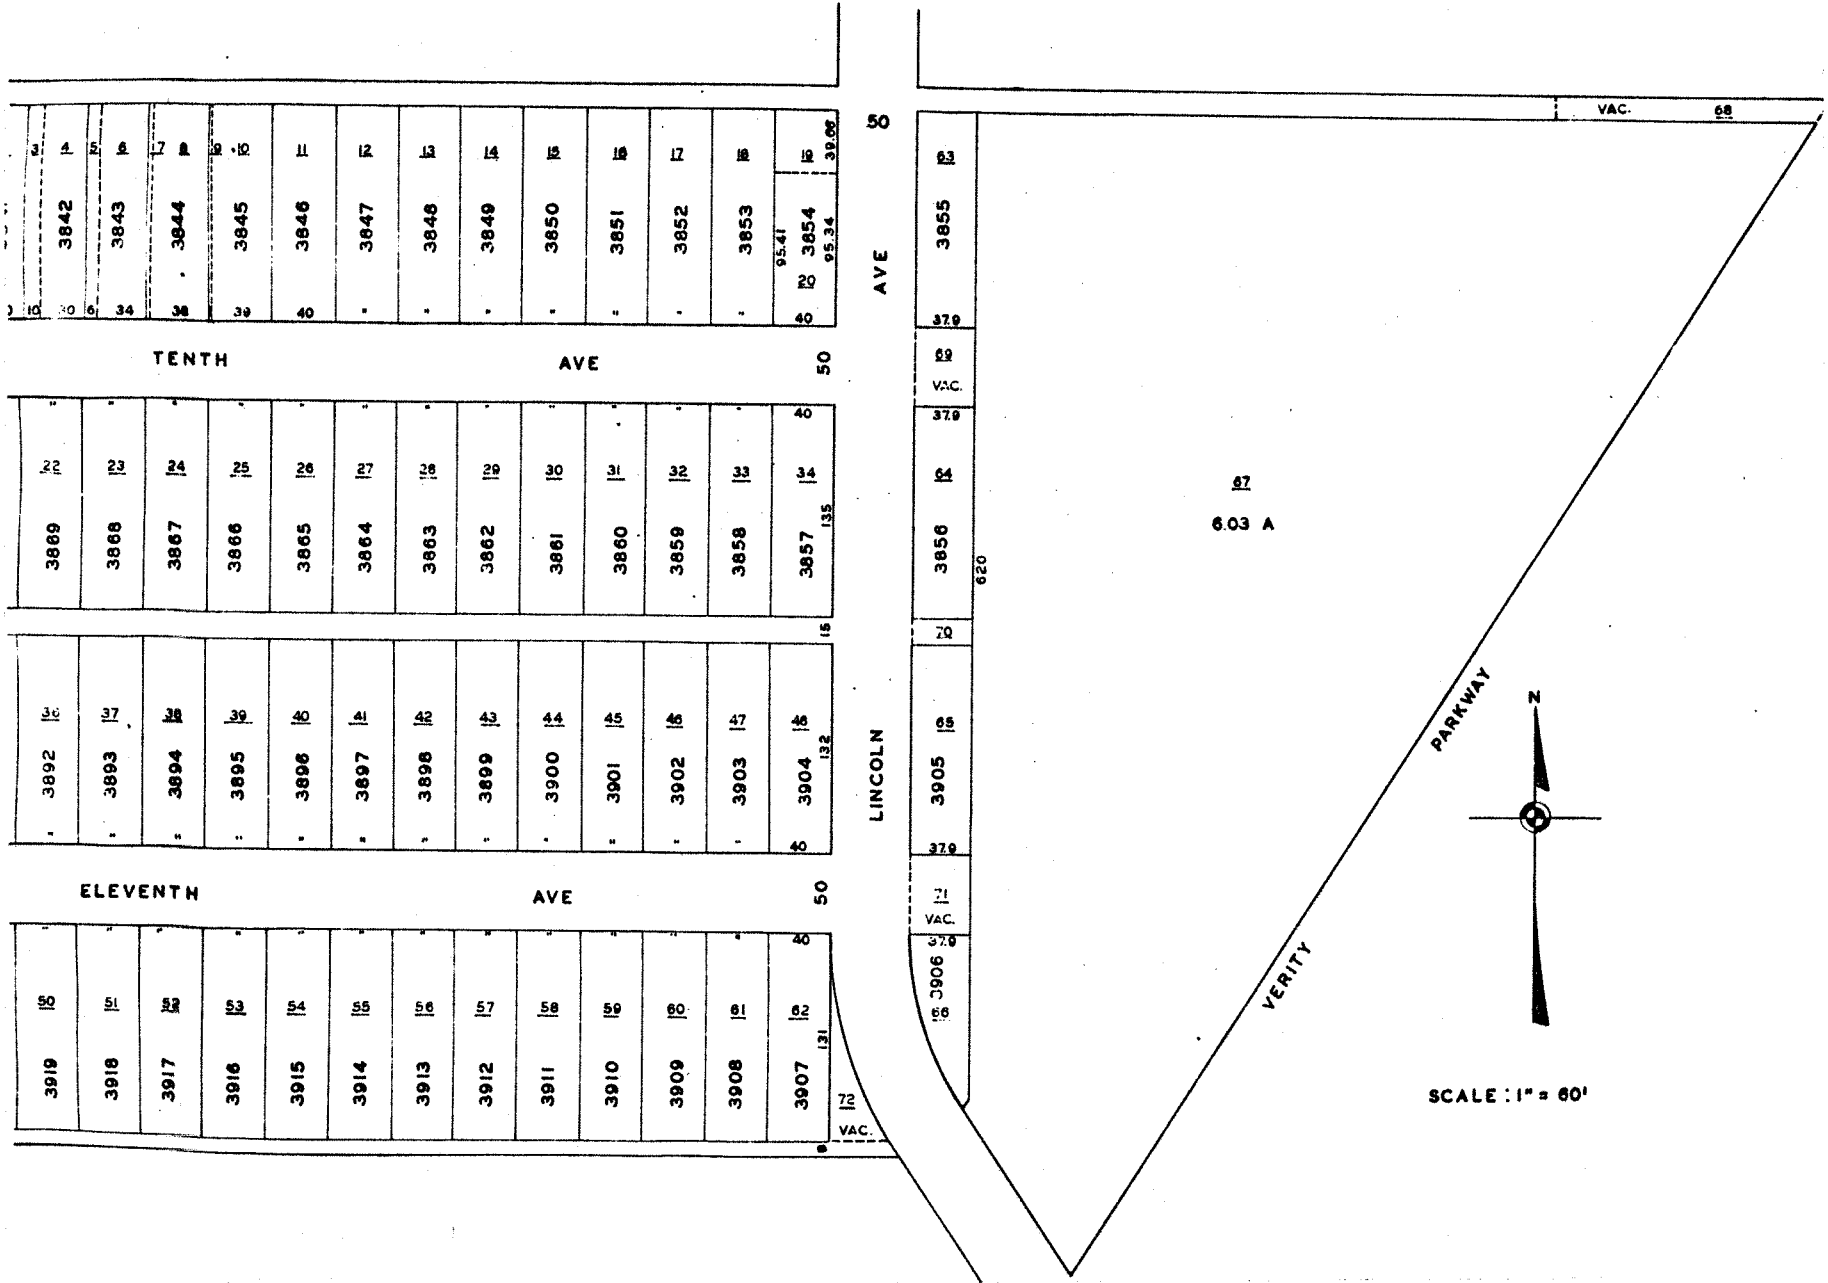

MIDDLETOWN SECOND WARD

SCALE : 1" = 60'