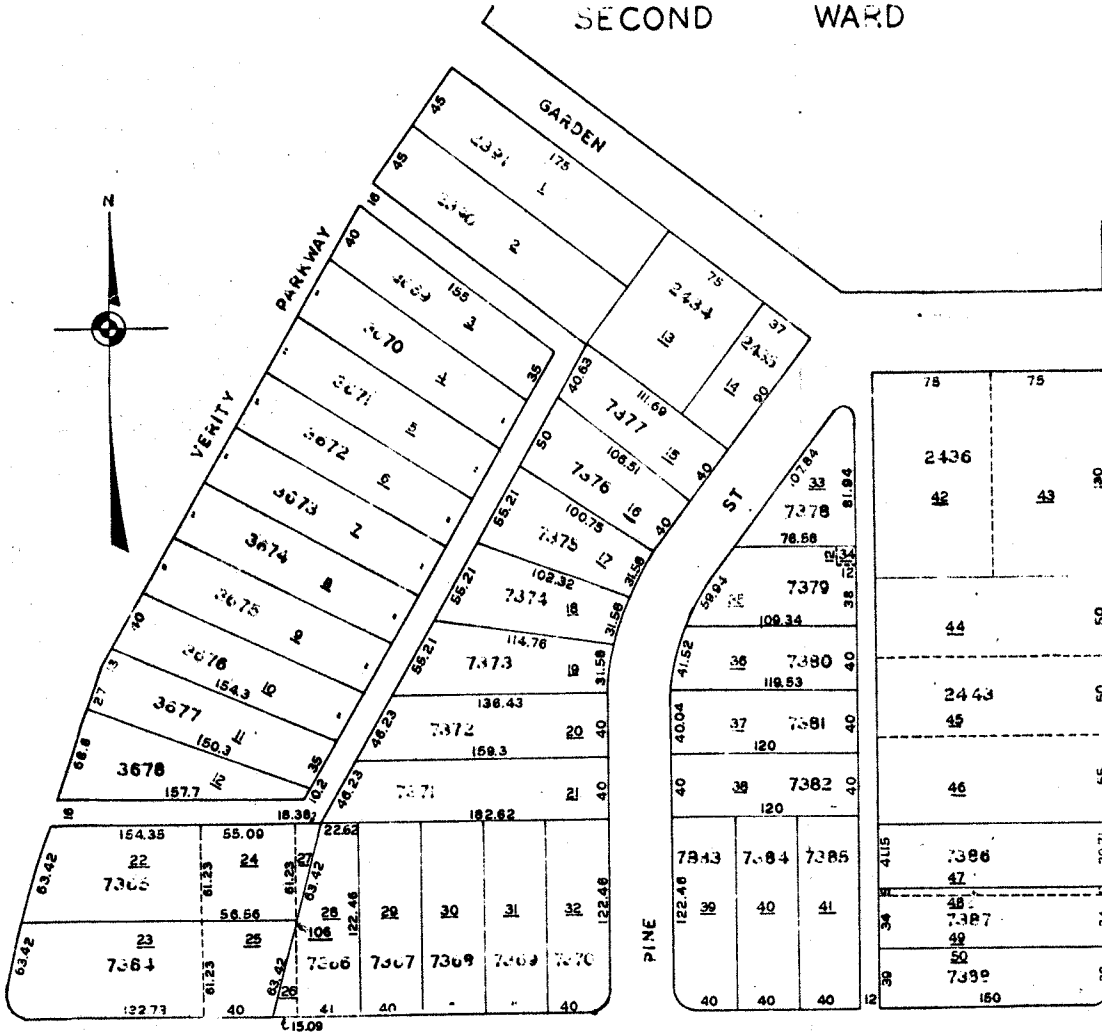

MIDDLETOWN SECOND WARD

SCALE: 1" = 60'