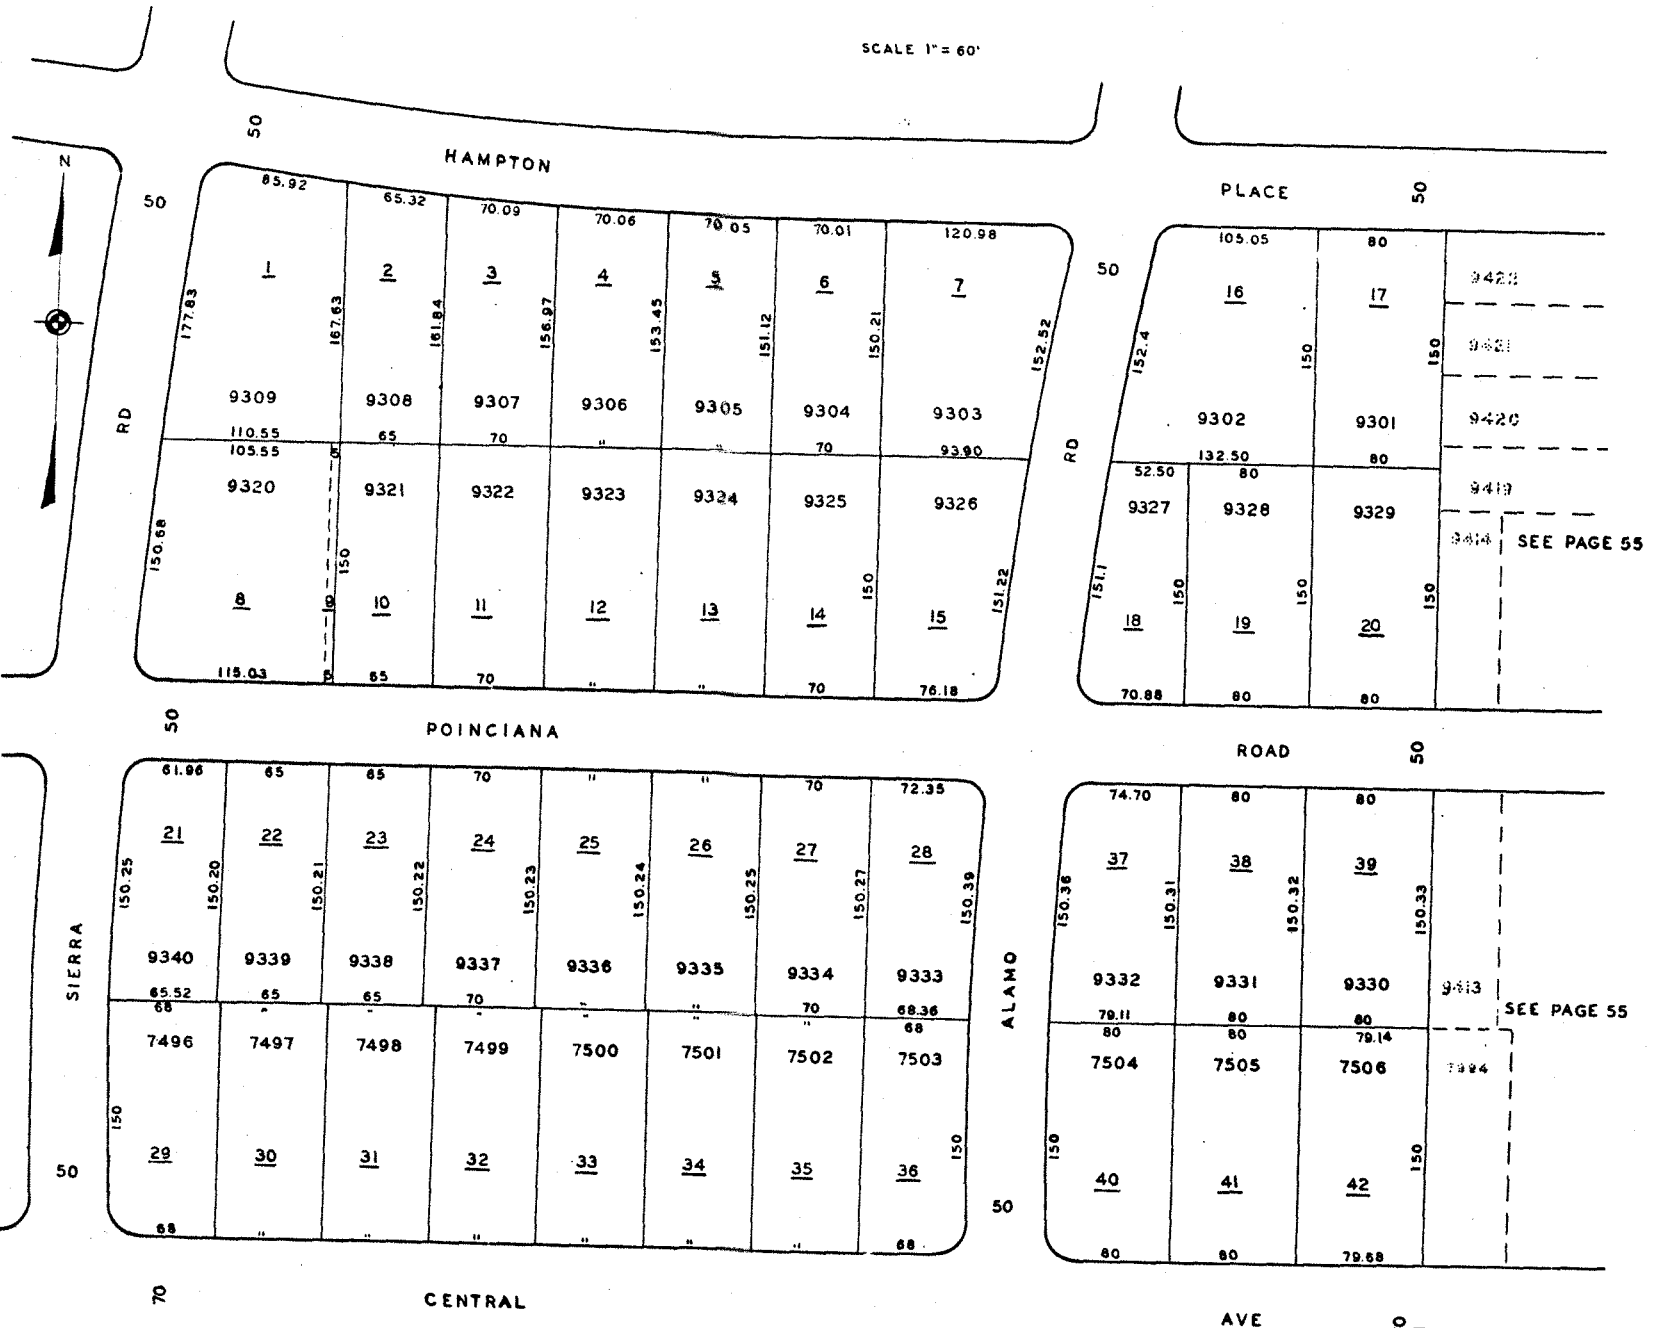

# MIDDLETOWN THIRD WARD

SCALE 1" = 60'

SEE PAGE 55

SEE PAGE 55