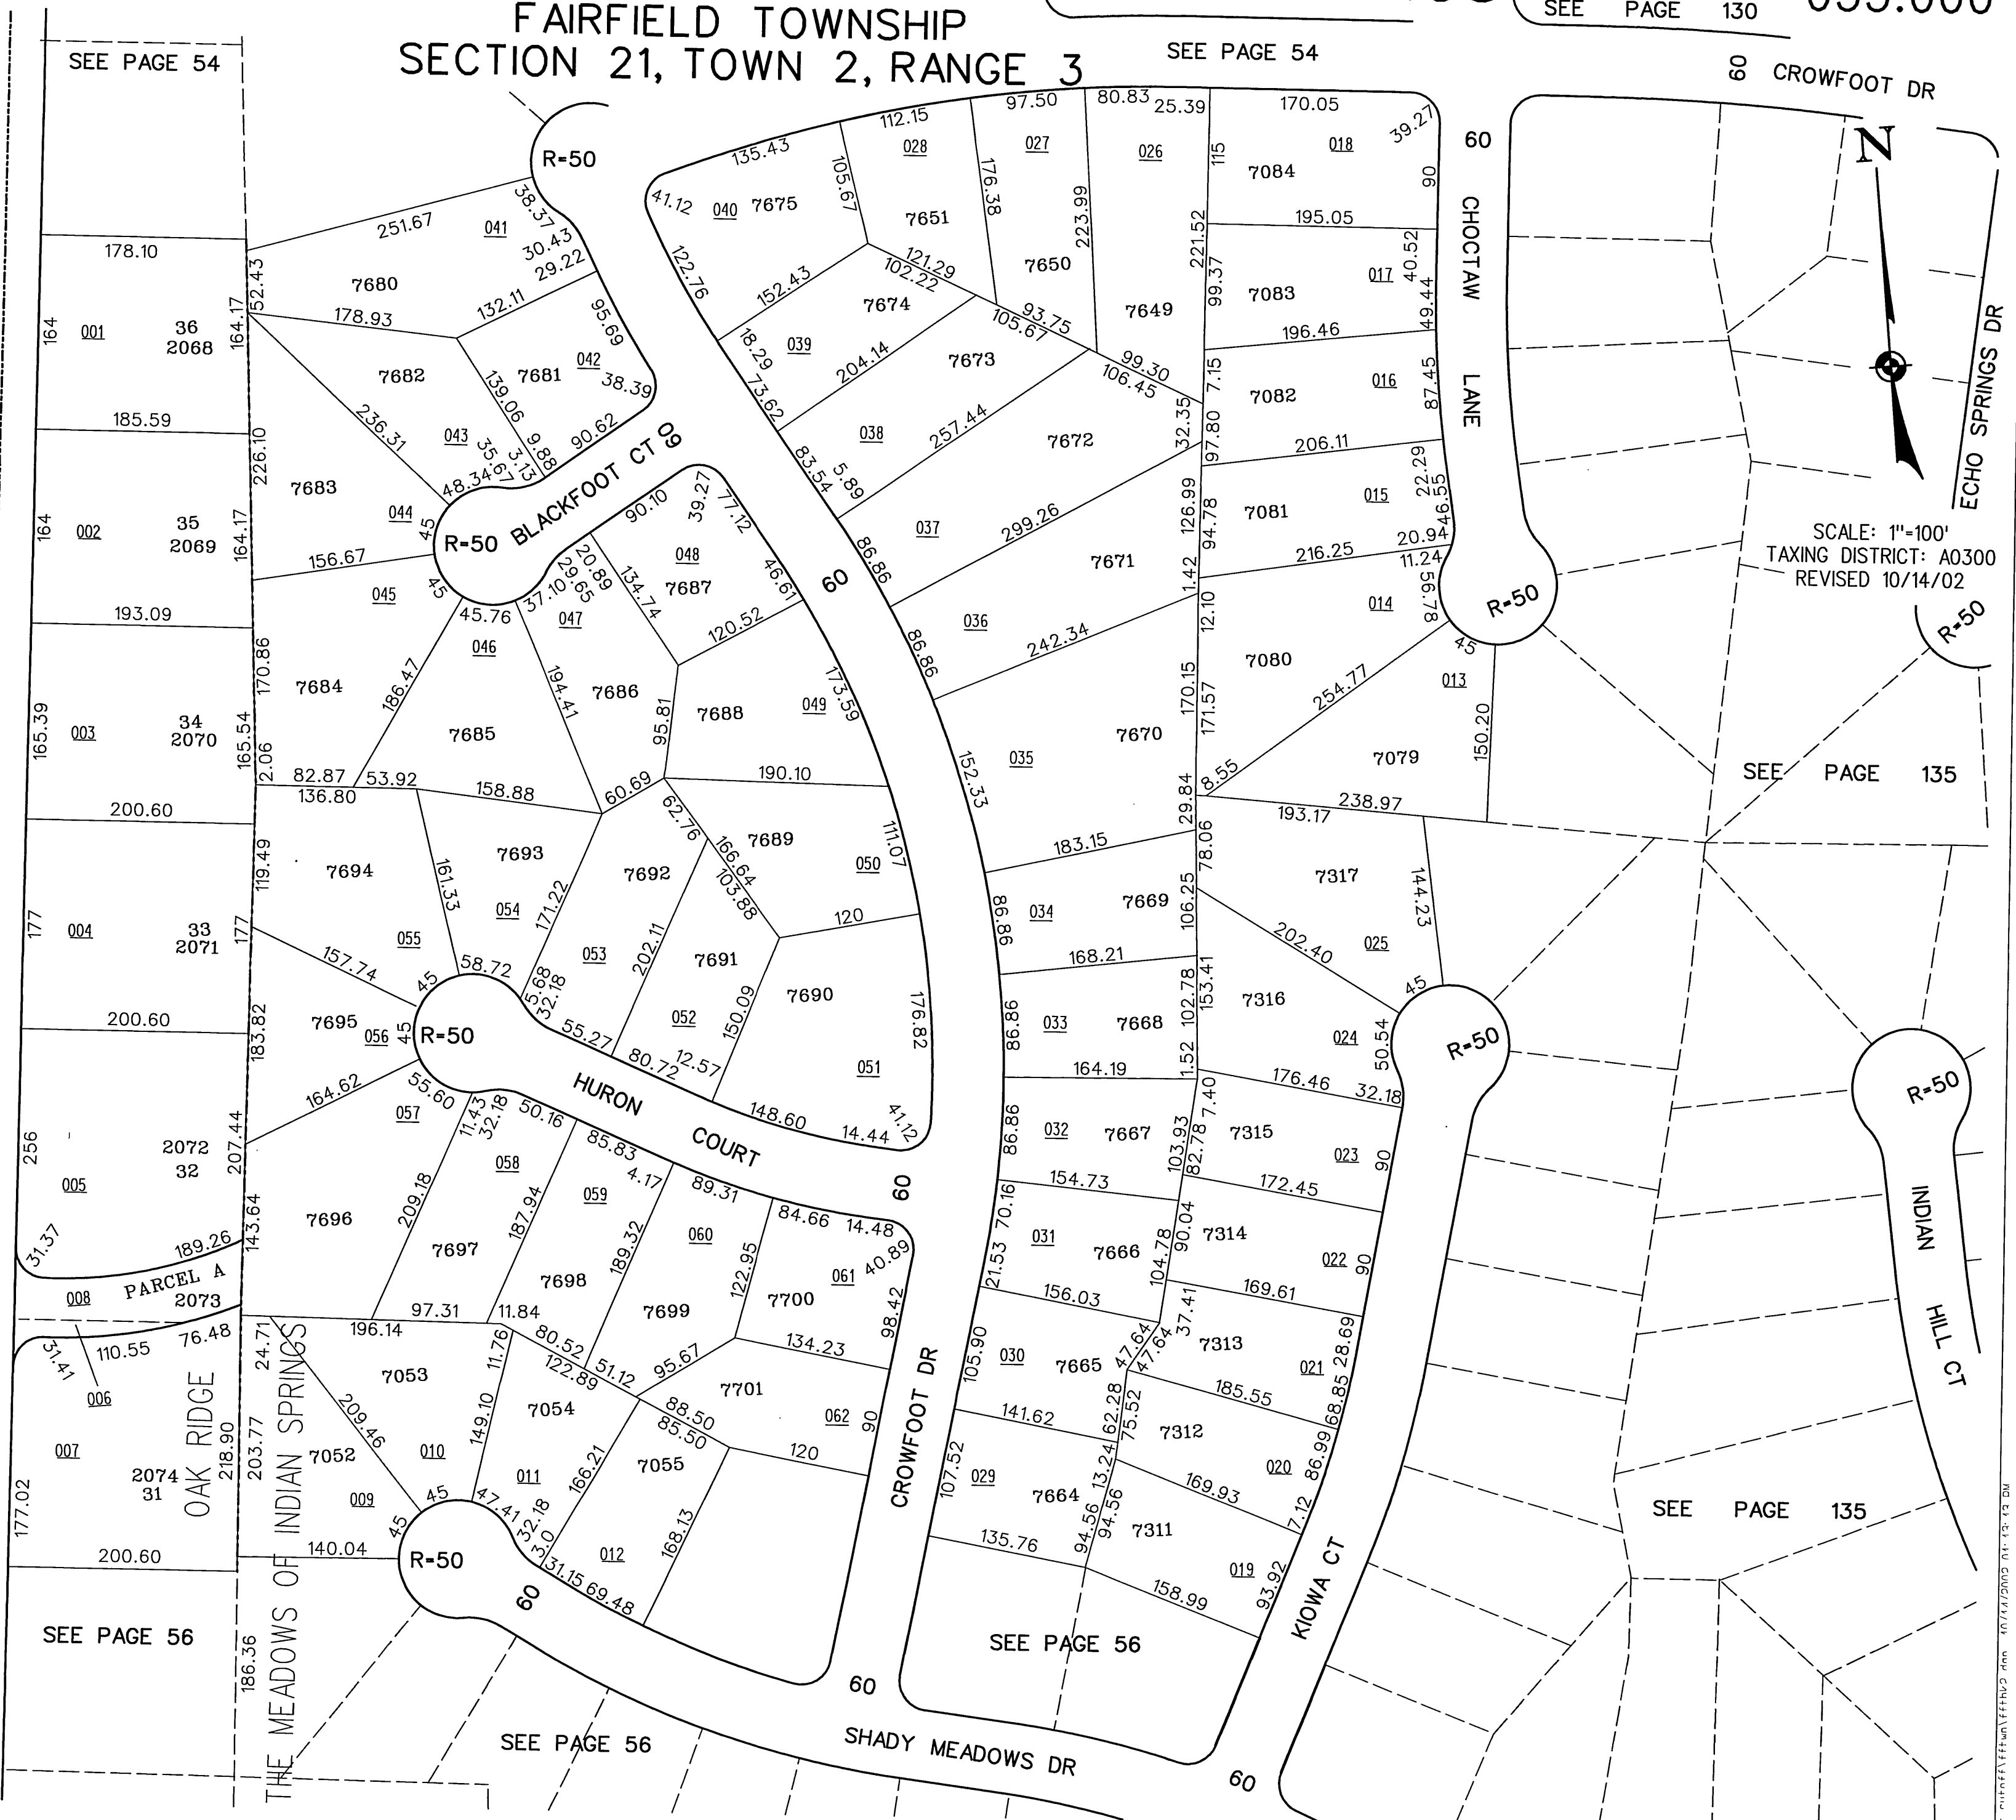

# OAK RIDGE, THE MEADOWS OF INDIAN SPRINGS

SEE PAGE 130

055.000

## FAIRFIELD TOWNSHIP SECTION 21, TOWN 2, RANGE 3

SEE PAGE 54

HEADGATES ROAD

SCALE: 1"=100'  
TAXING DISTRICT: A0300  
REVISED 10/14/02

SEE PAGE 135

SEE PAGE 135

SEE PAGE 54

SEE PAGE 56

SEE PAGE 56

SEE PAGE 56

60 10/14/2003 01:13:13 DU