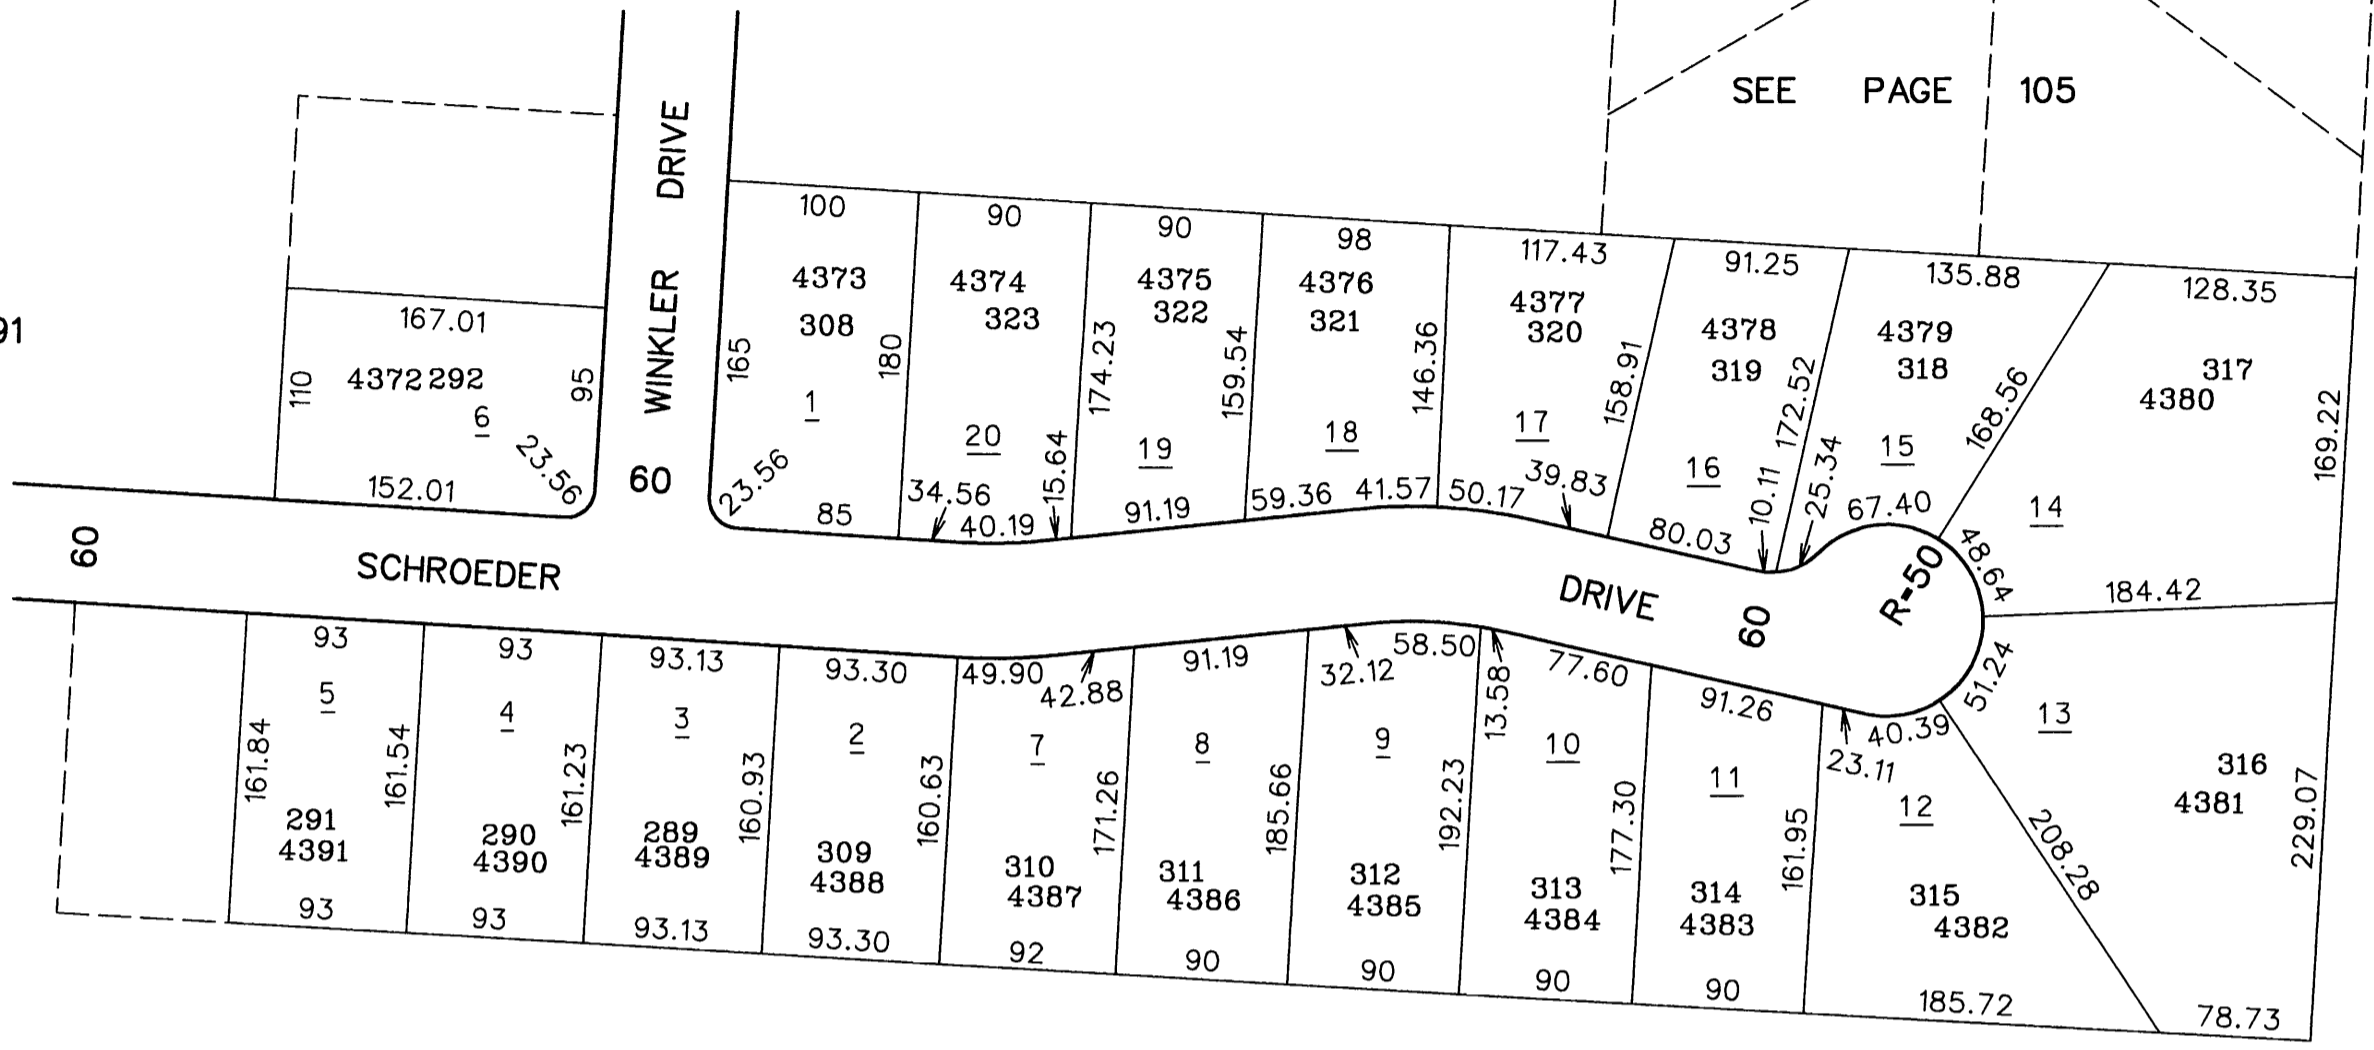

SCHUL ESTATES FAIRFIELD TOWNSHIP SECTION 18, TOWN 2, RANGE 2

109.000

SEE PAGE 105

SEE PAGE 91

SEE PAGE 105

SCALE: 1"=100'
TAXING DISTRICT: A0300
REVISED 6/4/90

SEE PAGE 8