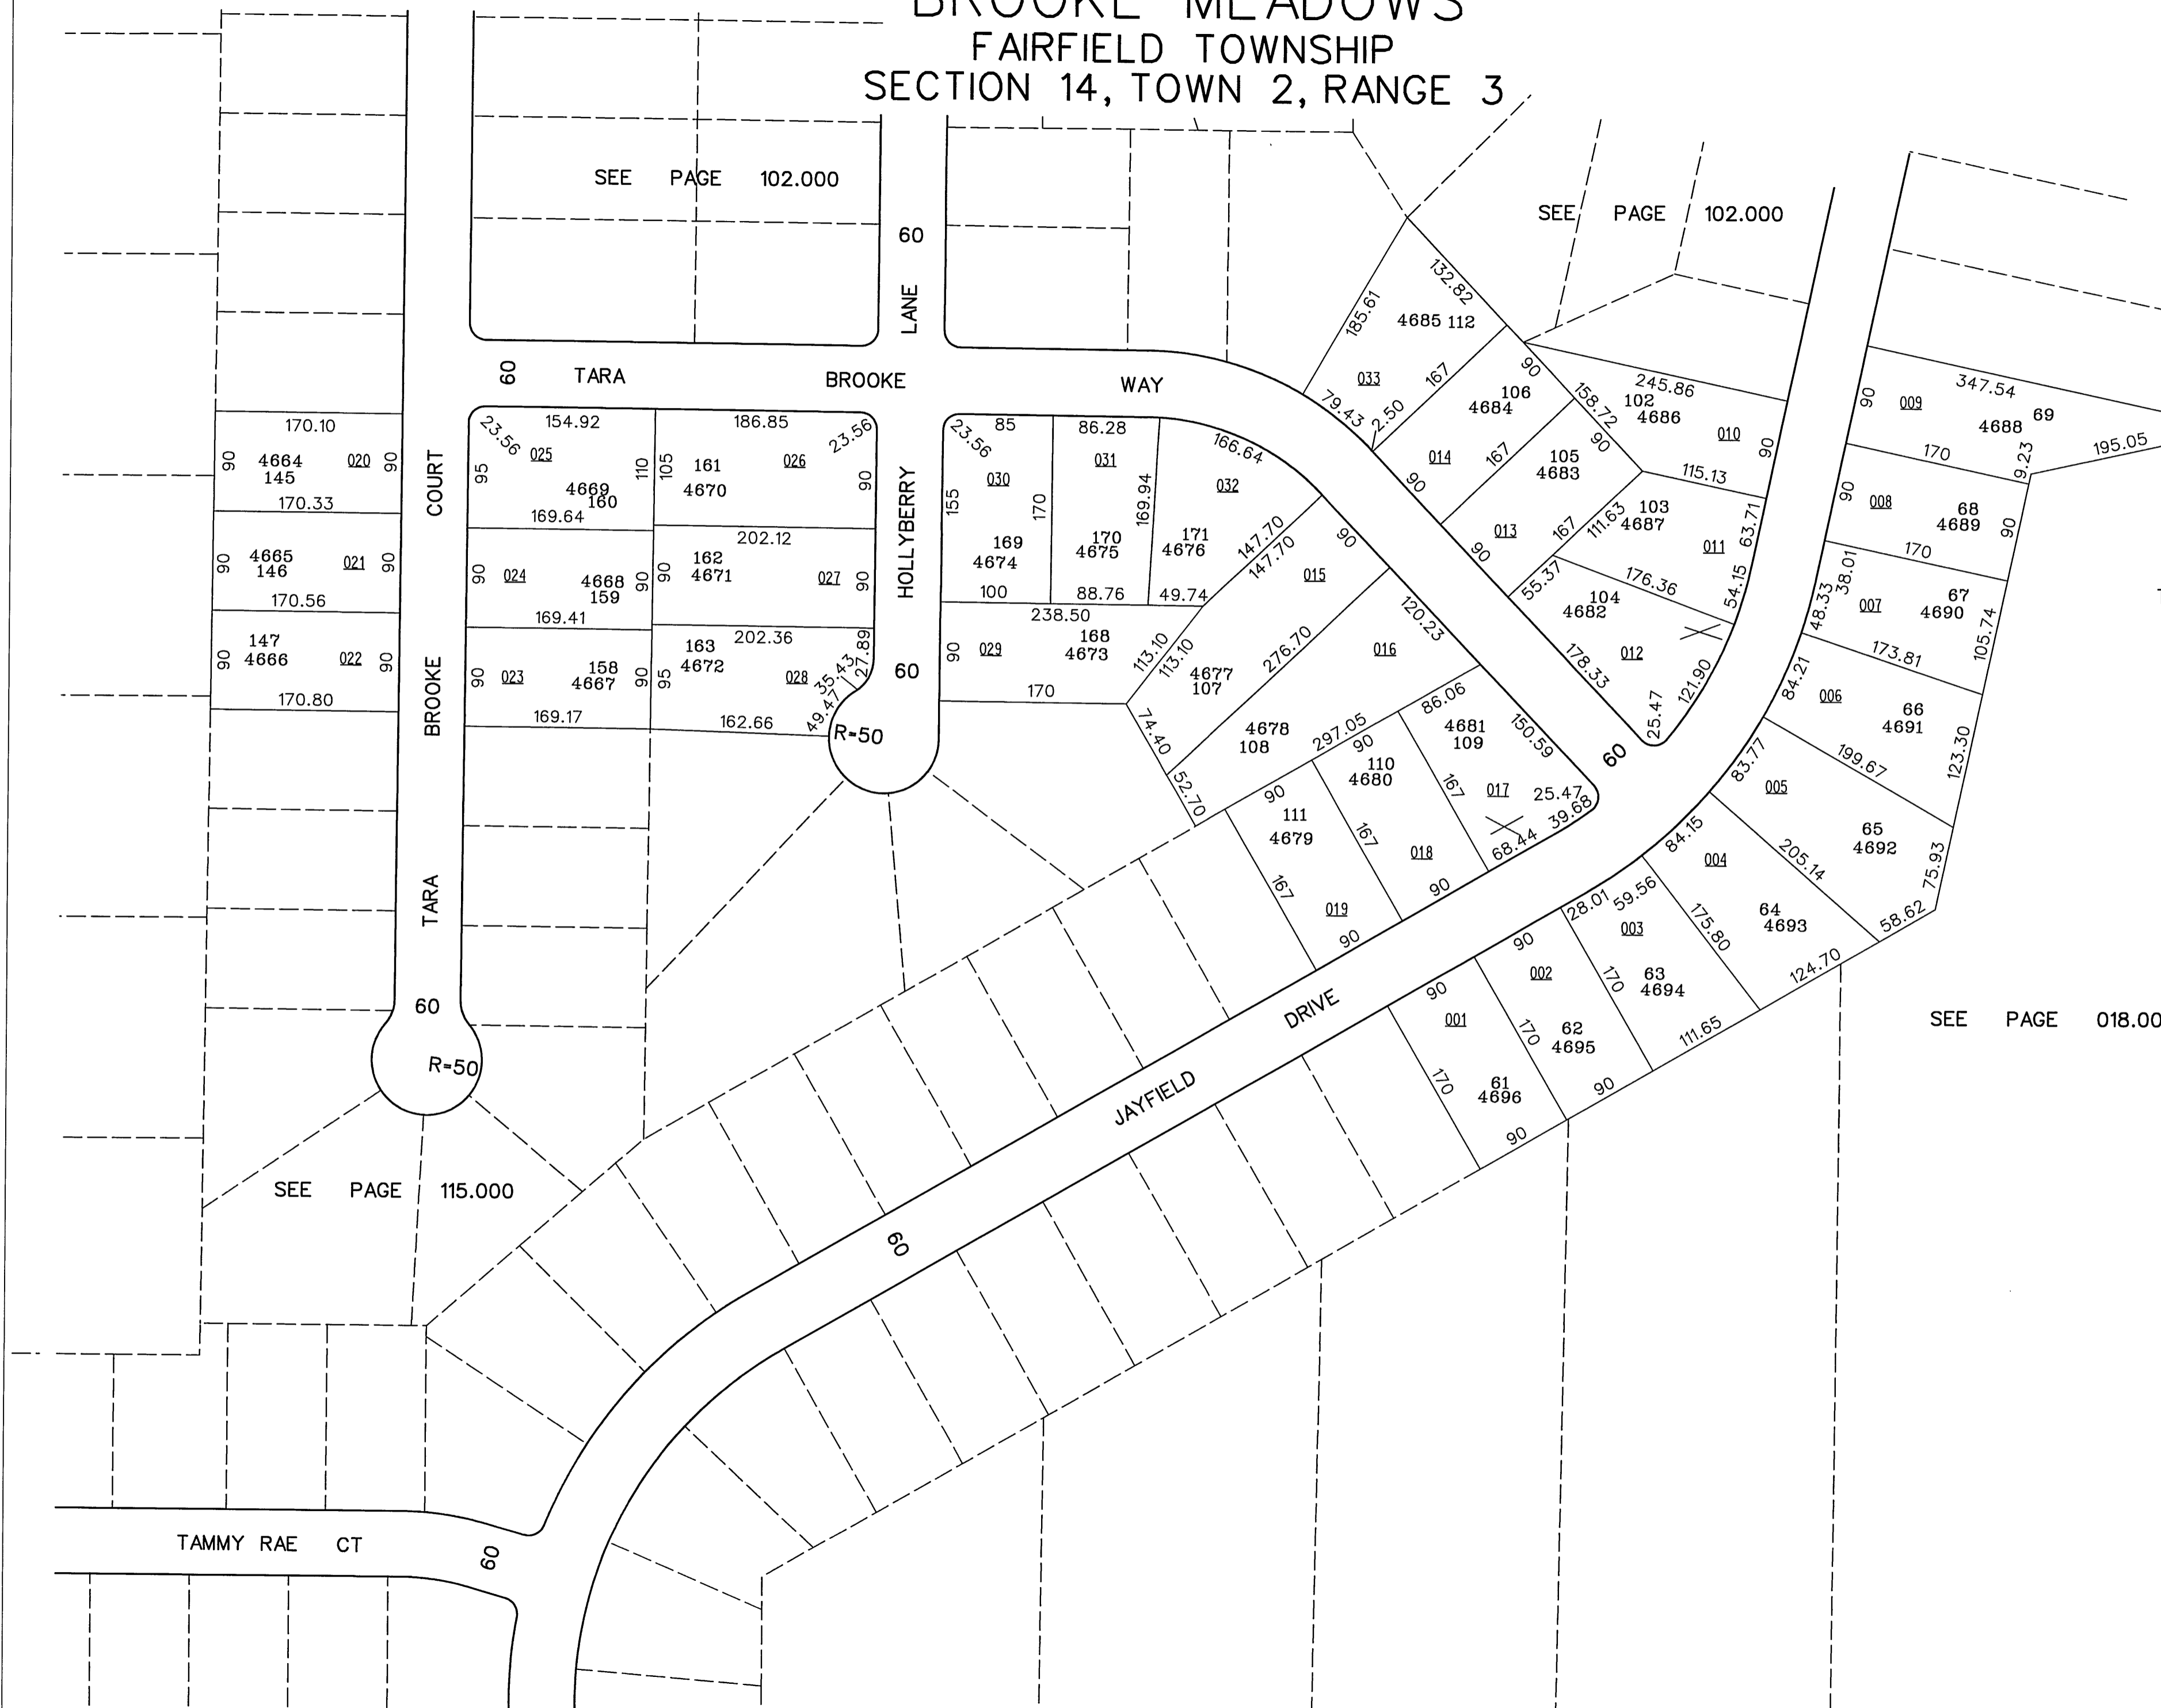

BROOKE MEADOWS

FAIRFIELD TOWNSHIP

SECTION 14, TOWN 2, RANGE 3

117.000

SCALE: 1"=100'
TAXING DISTRICT: A0300
REVISED 06/26/03

SEE PAGE 115.000

SEE PAGE 018.000