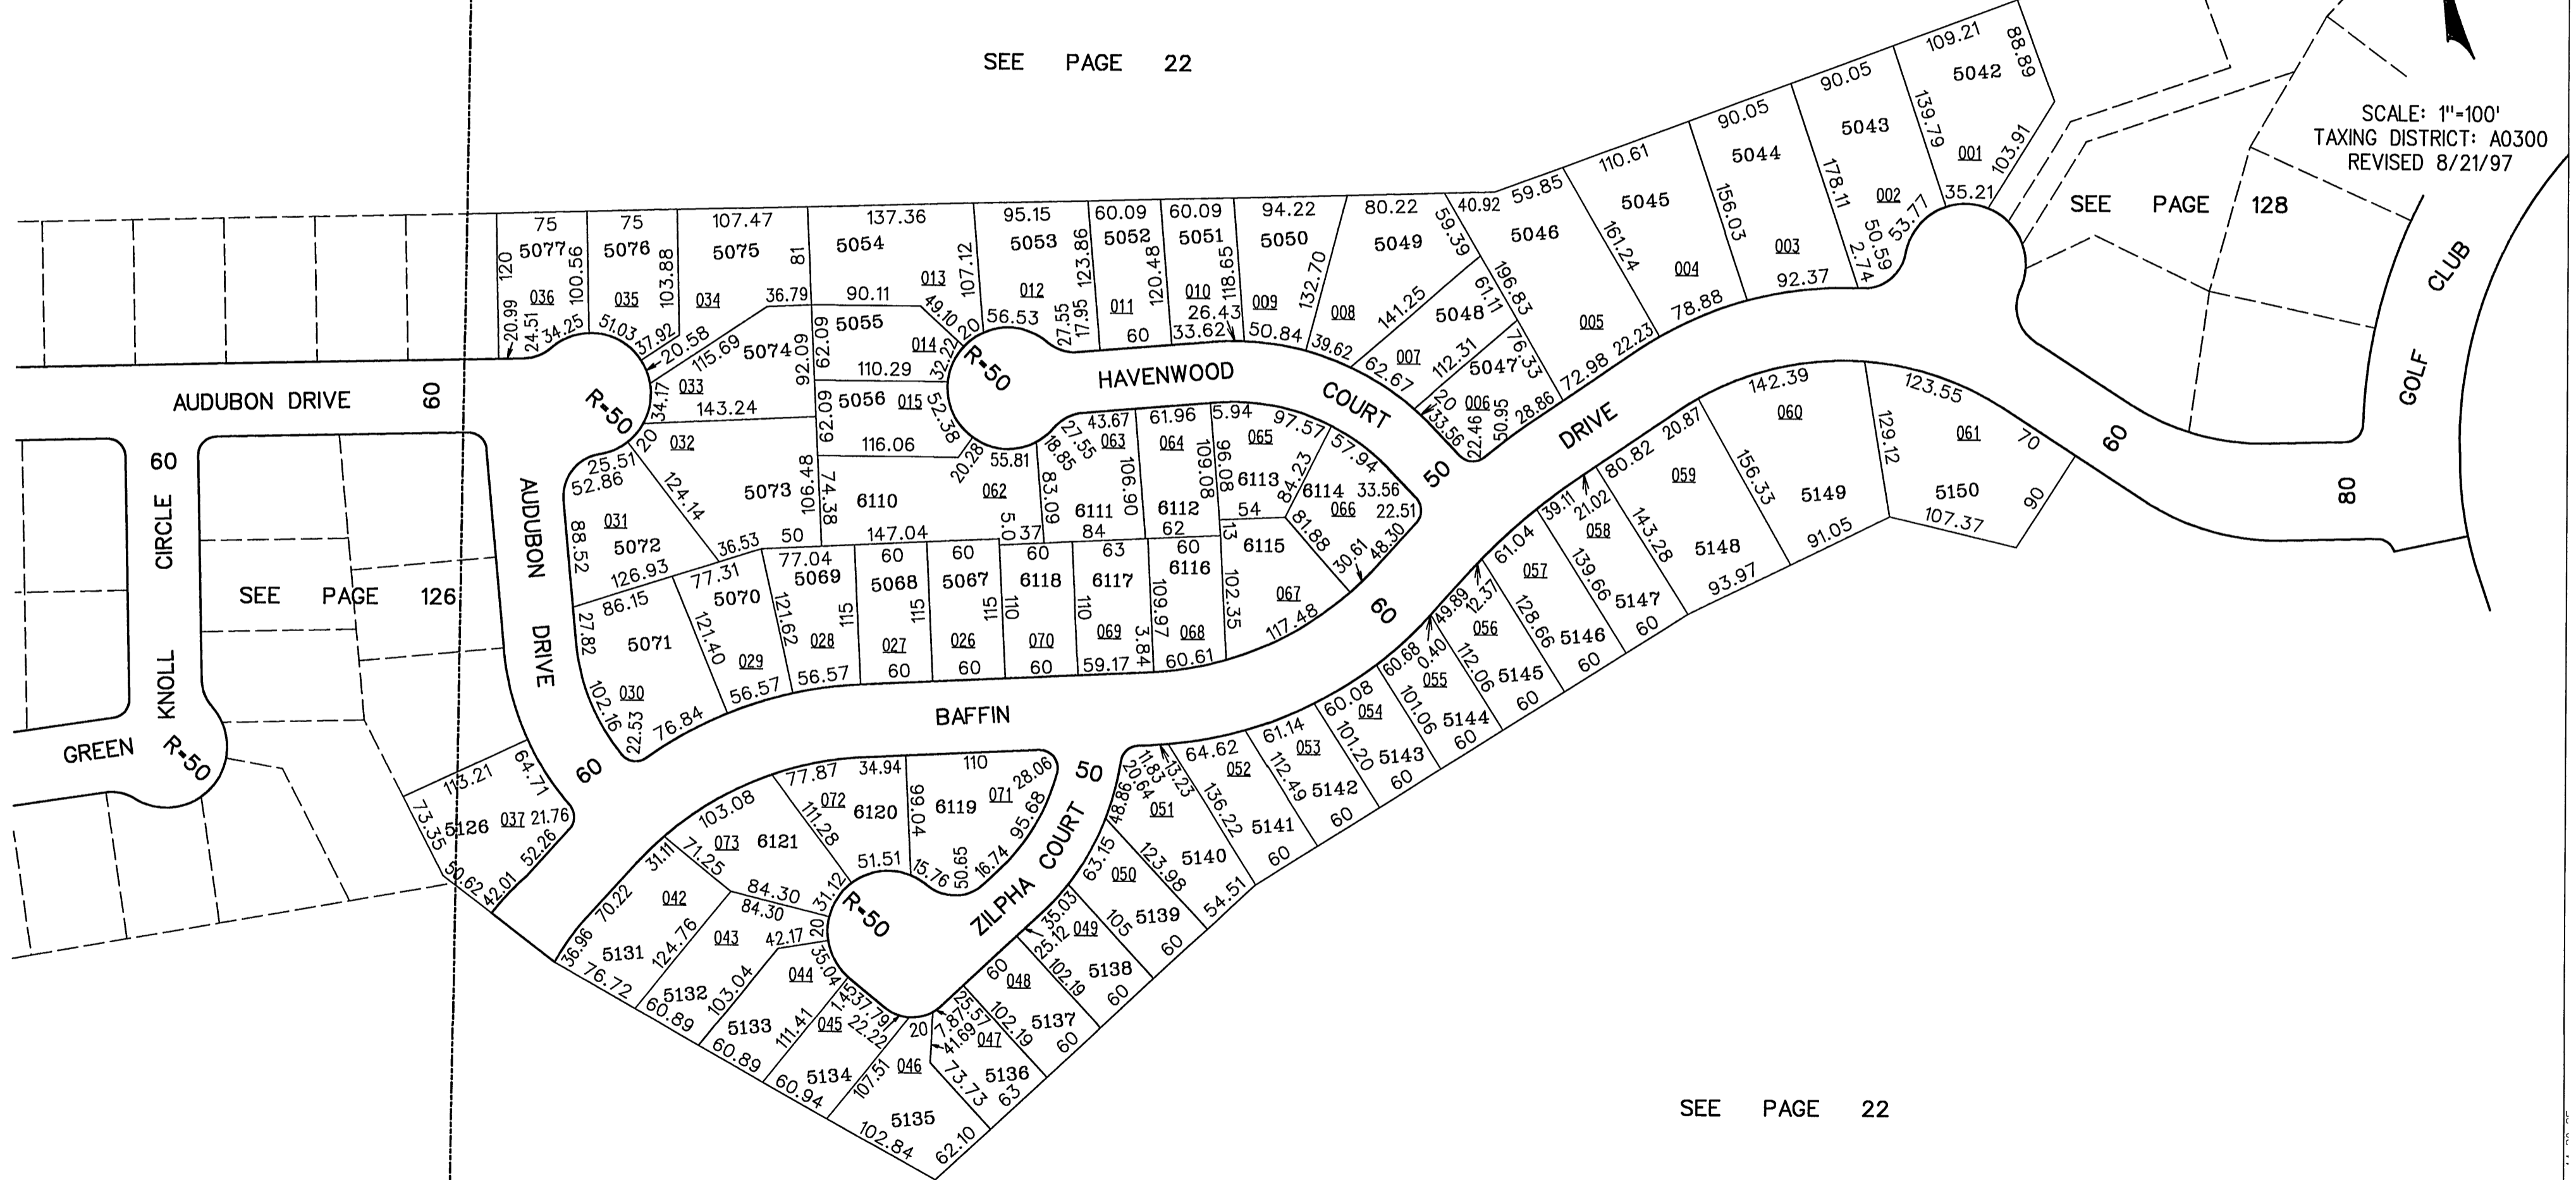

WALDEN PONDS  
FAIRFIELD TOWNSHIP  
SECTION 20, TOWN 2, RANGE 3

127.000

HAMILTON MIDDLETOWN ROAD

SEE PAGE 22

SCALE: 1"=100'  
TAXING DISTRICT: A0300  
REVISED 8/21/97

SEE PAGE 128

SEE PAGE 126

SEE PAGE 22

SEE PAGE 22