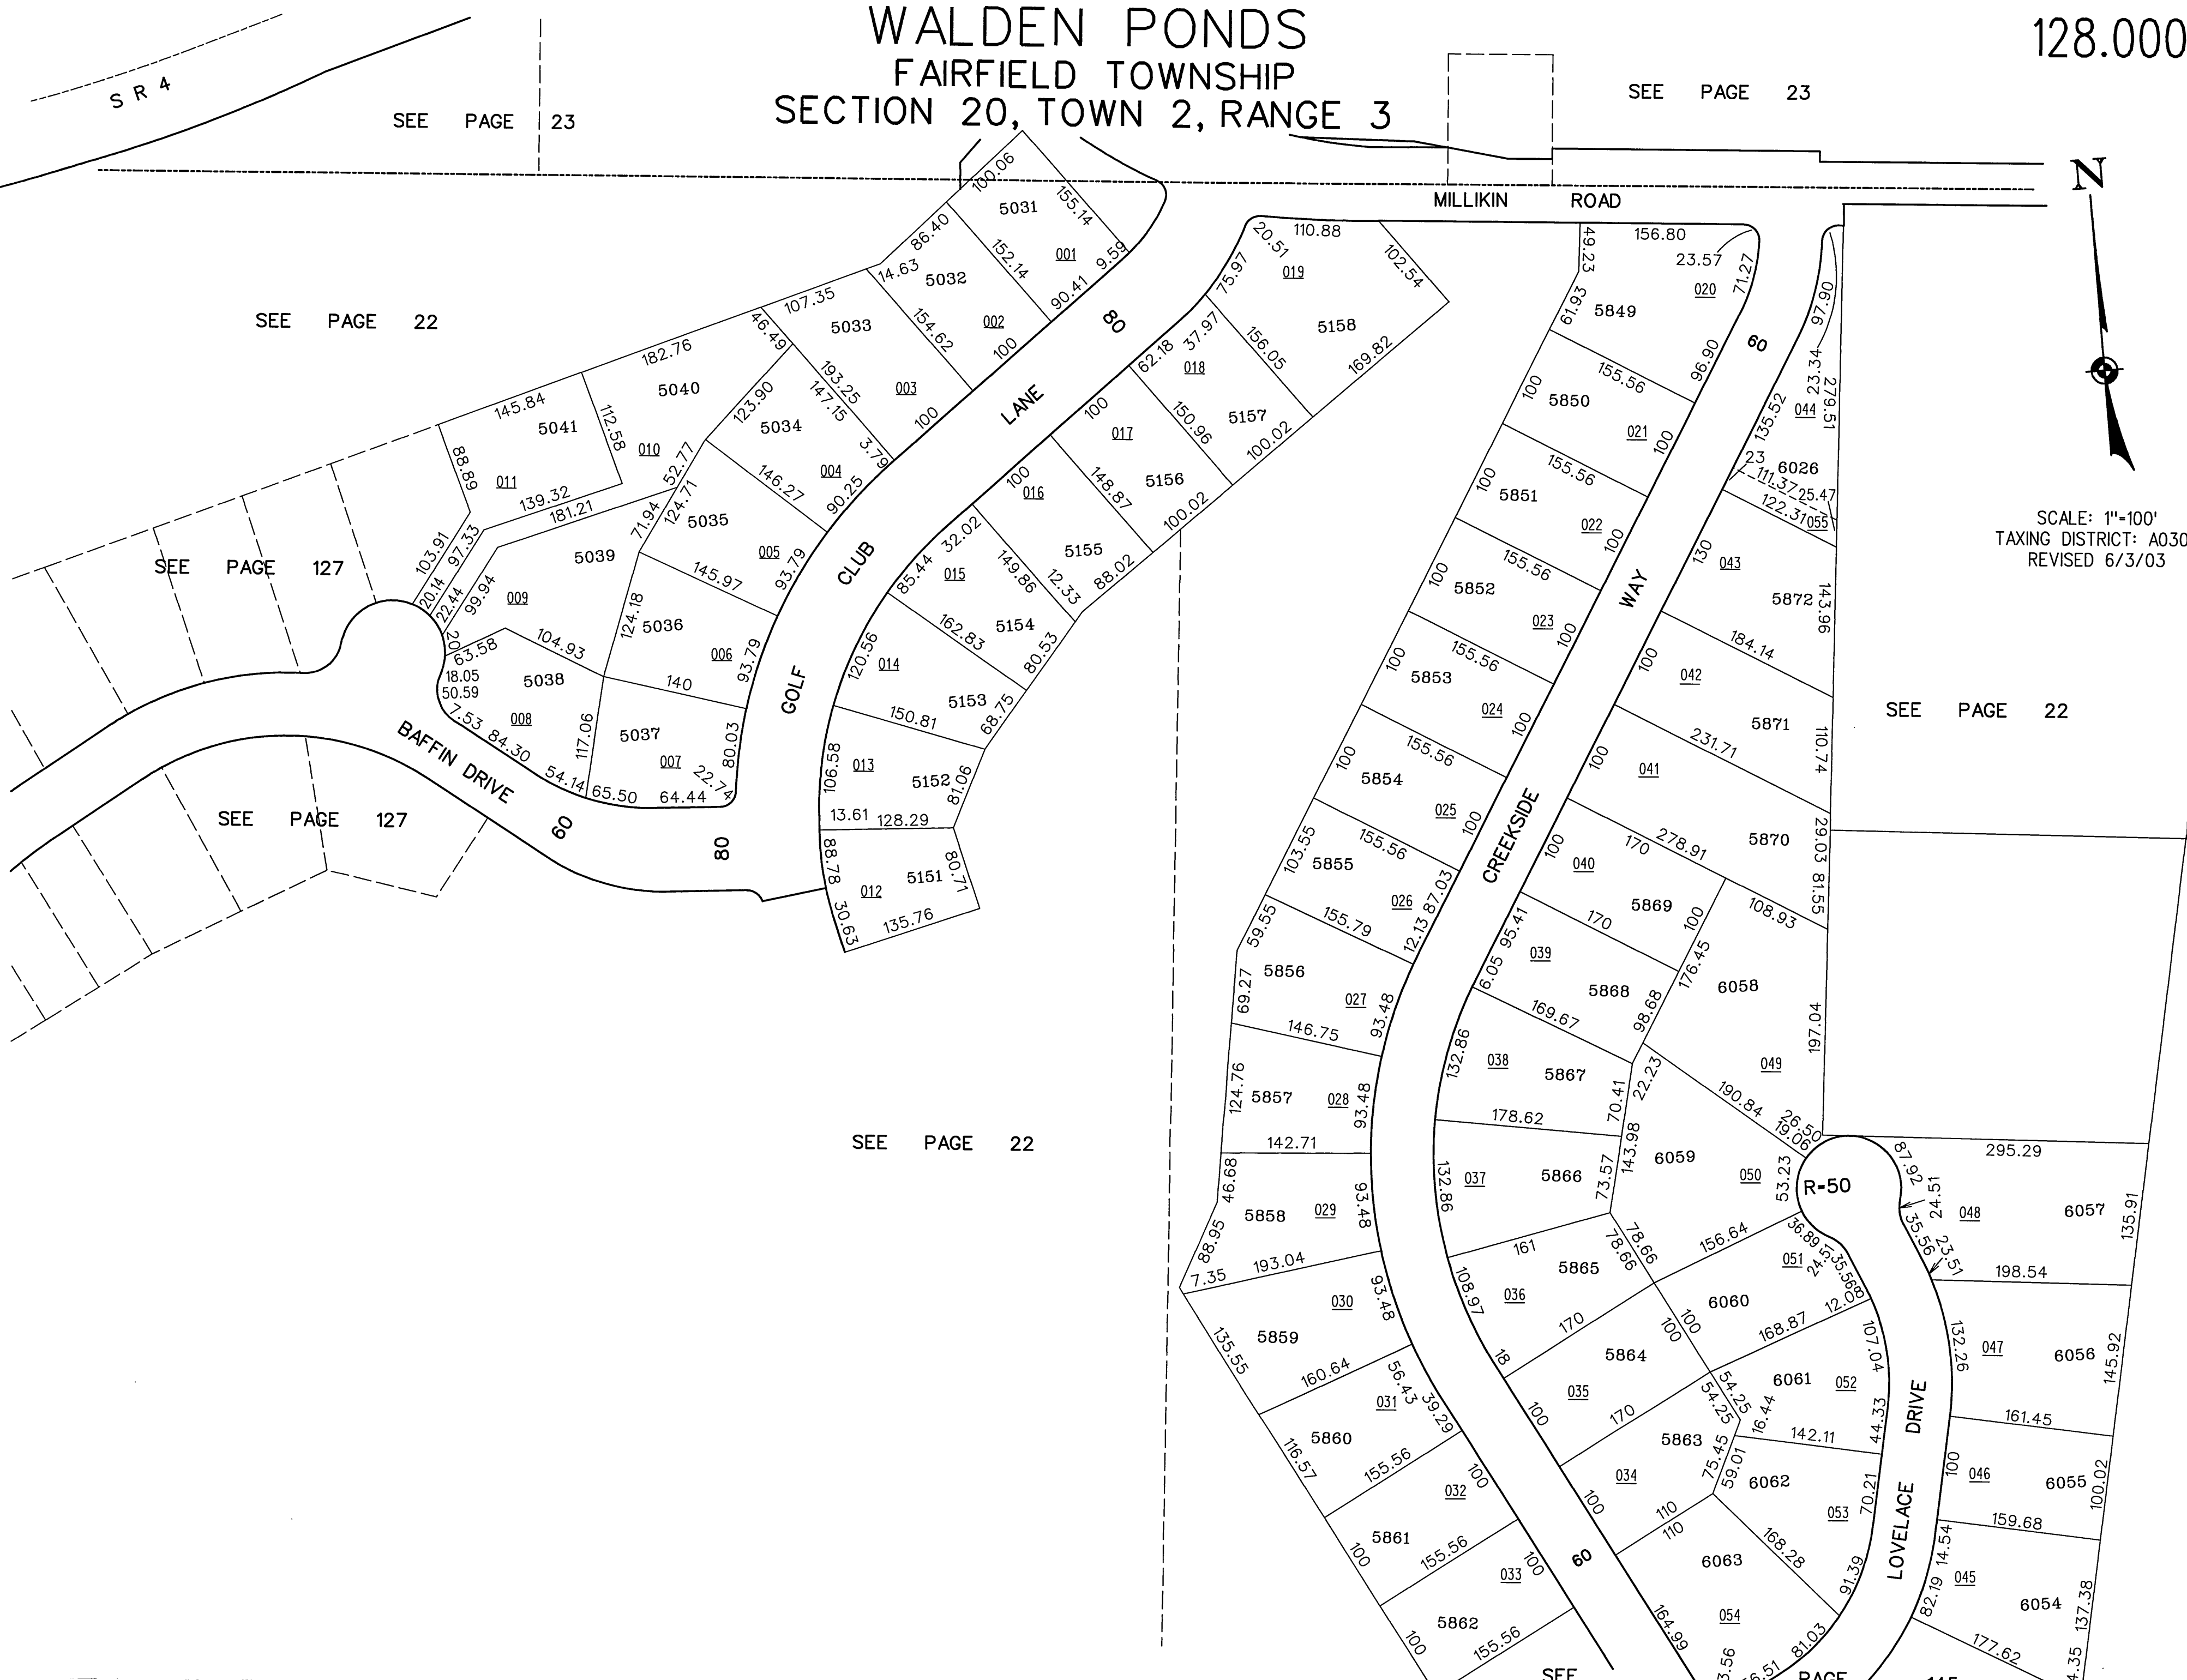

WALDEN PONDS  
FAIRFIELD TOWNSHIP  
SECTION 20, TOWN 2, RANGE 3

128.000

S R 4

SEE PAGE 23

SEE PAGE 23

SEE PAGE 22

SEE PAGE 127

SEE PAGE 127

SEE PAGE 22

SEE

PAGE

145

SCALE: 1"=100'  
TAXING DISTRICT: A0300  
REVISED 6/3/03

SEE PAGE 22

\\most.cdn.fairfieldtownship.com 01/24/2005 02:47:31 PM