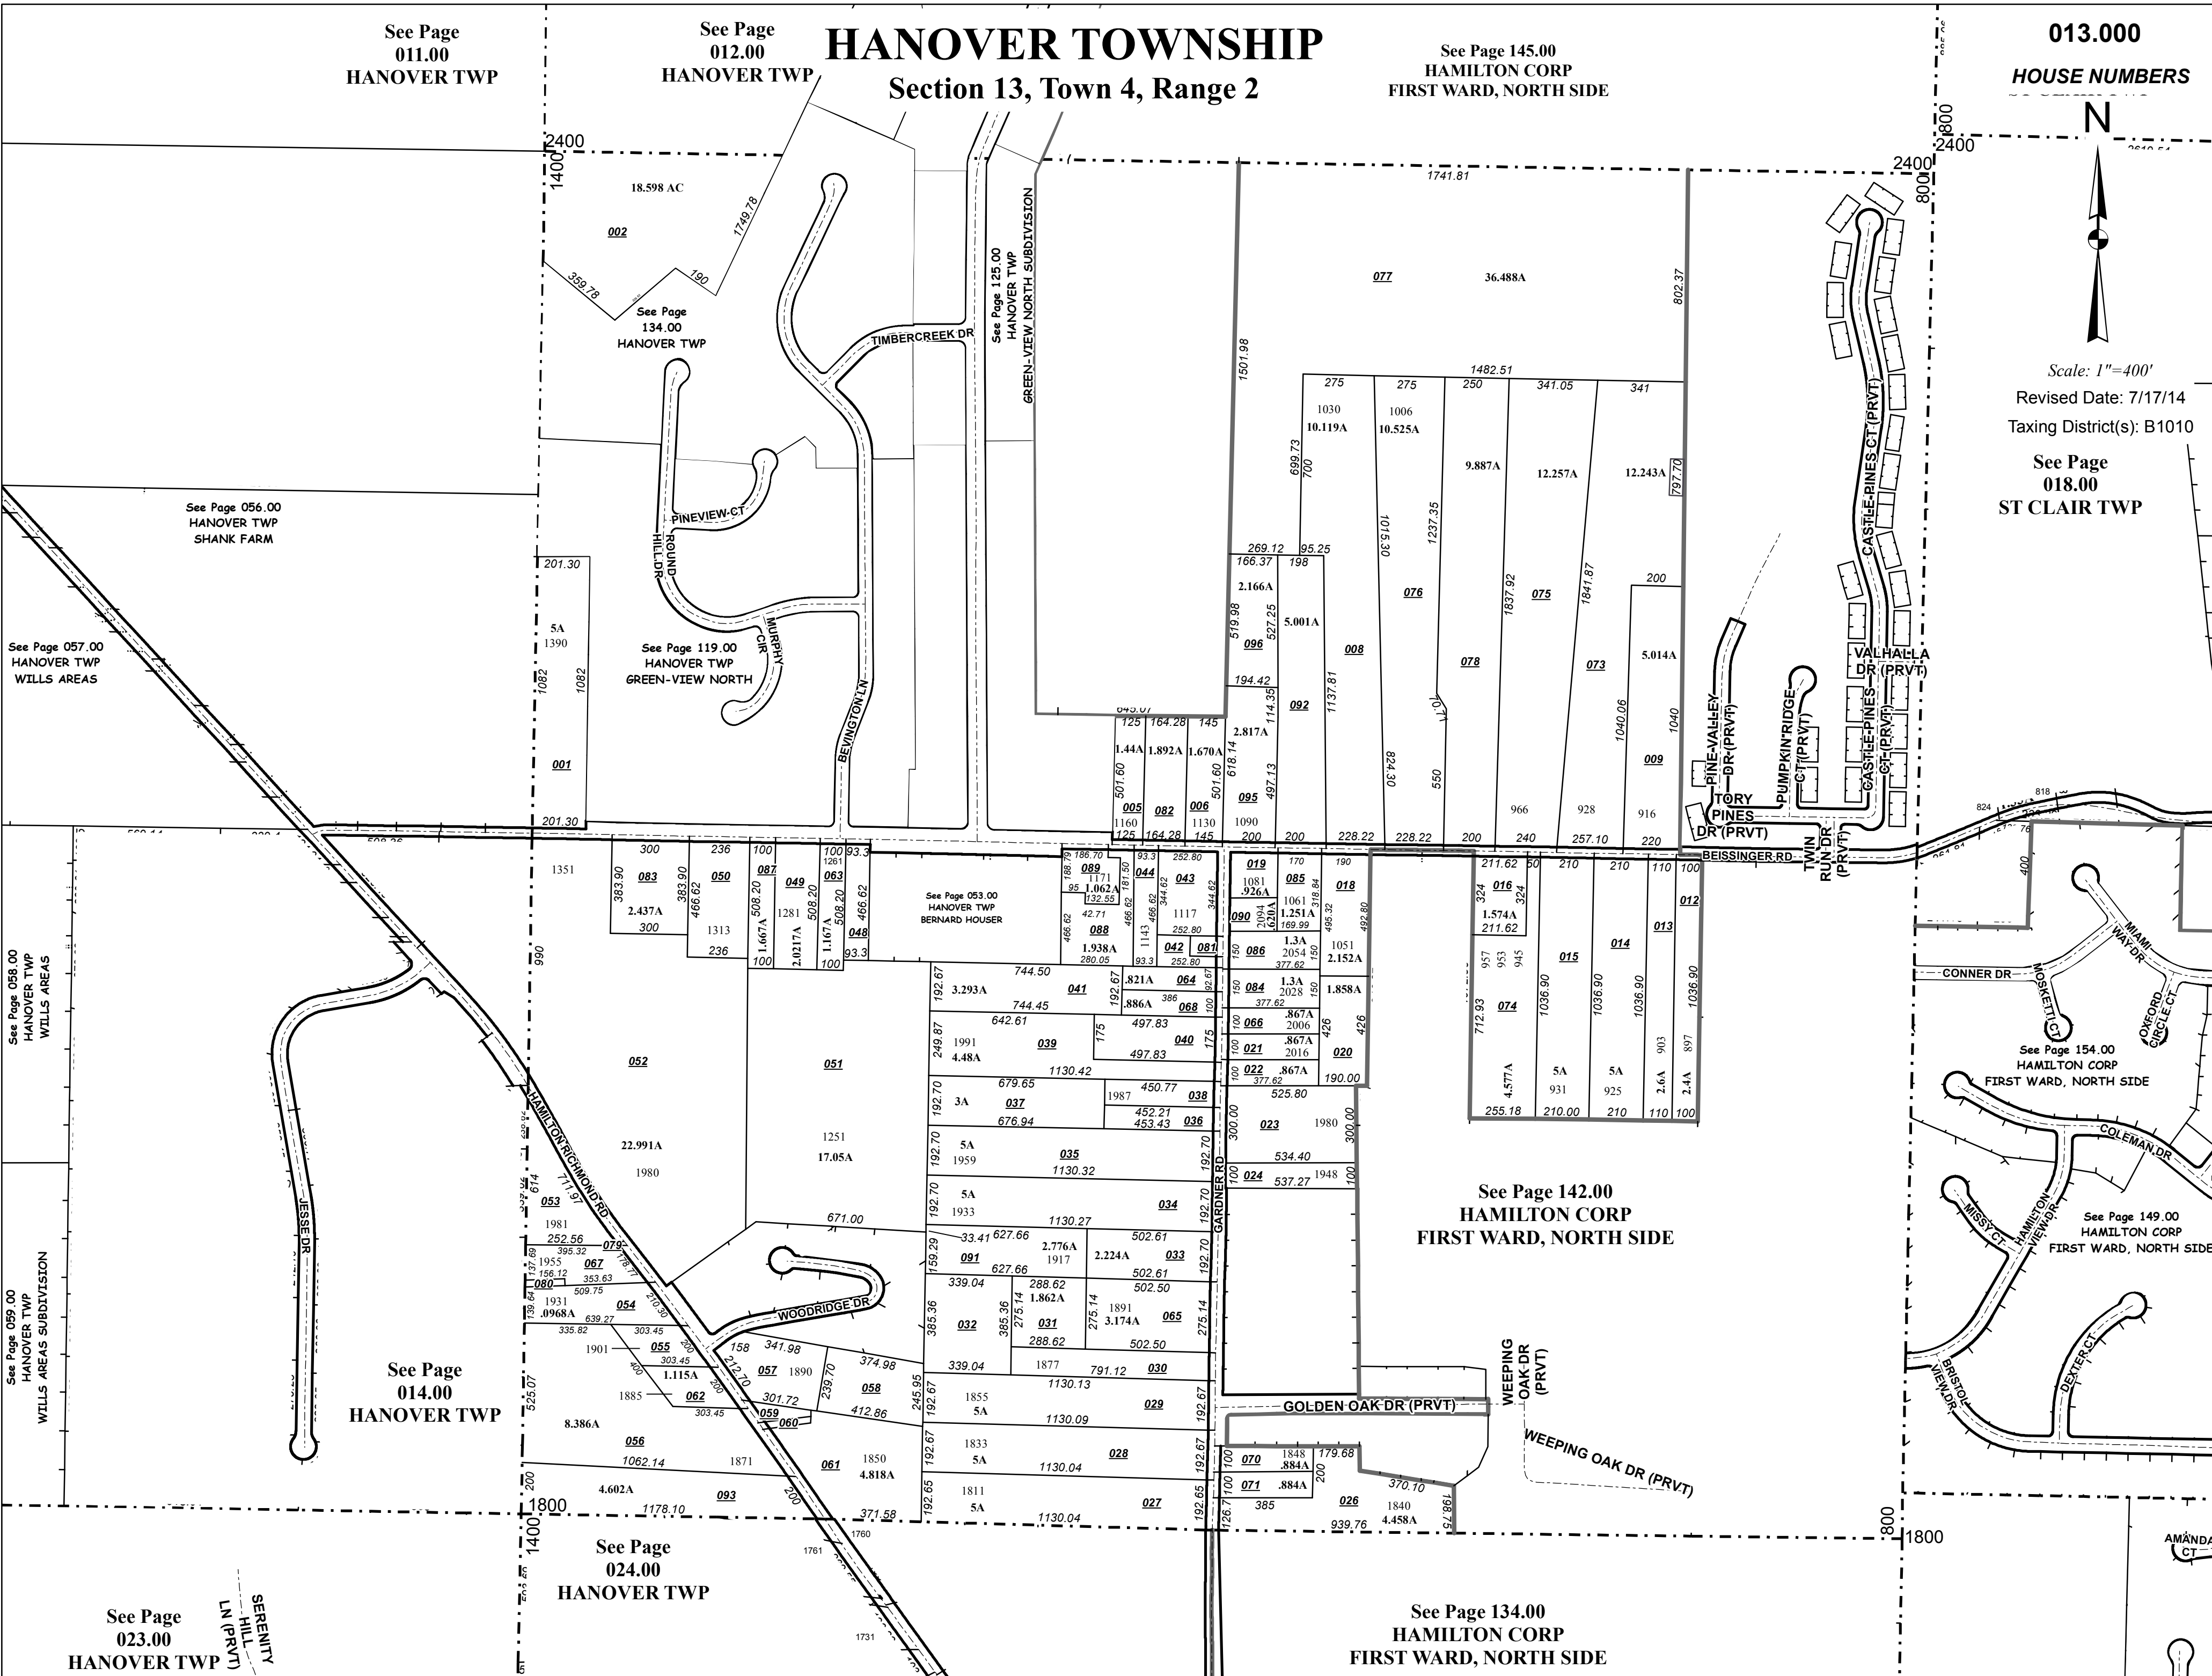

See Page 011.00
HANOVER TWP

See Page 012.00
HANOVER TWP

HANOVER TOWNSHIP

Section 13, Town 4, Range 2

See Page 145.00
HAMILTON CORP
FIRST WARD, NORTH SIDE

013.000
HOUSE NUMBERS

Scale: 1"=400'
Revised Date: 7/17/14
Taxing District(s): B1010
See Page 018.00
ST CLAIR TWP

See Page 023.00
HANOVER TWP

See Page 134.00
HAMILTON CORP
FIRST WARD, NORTH SIDE

SERENITY
HILL LN (PRVT)