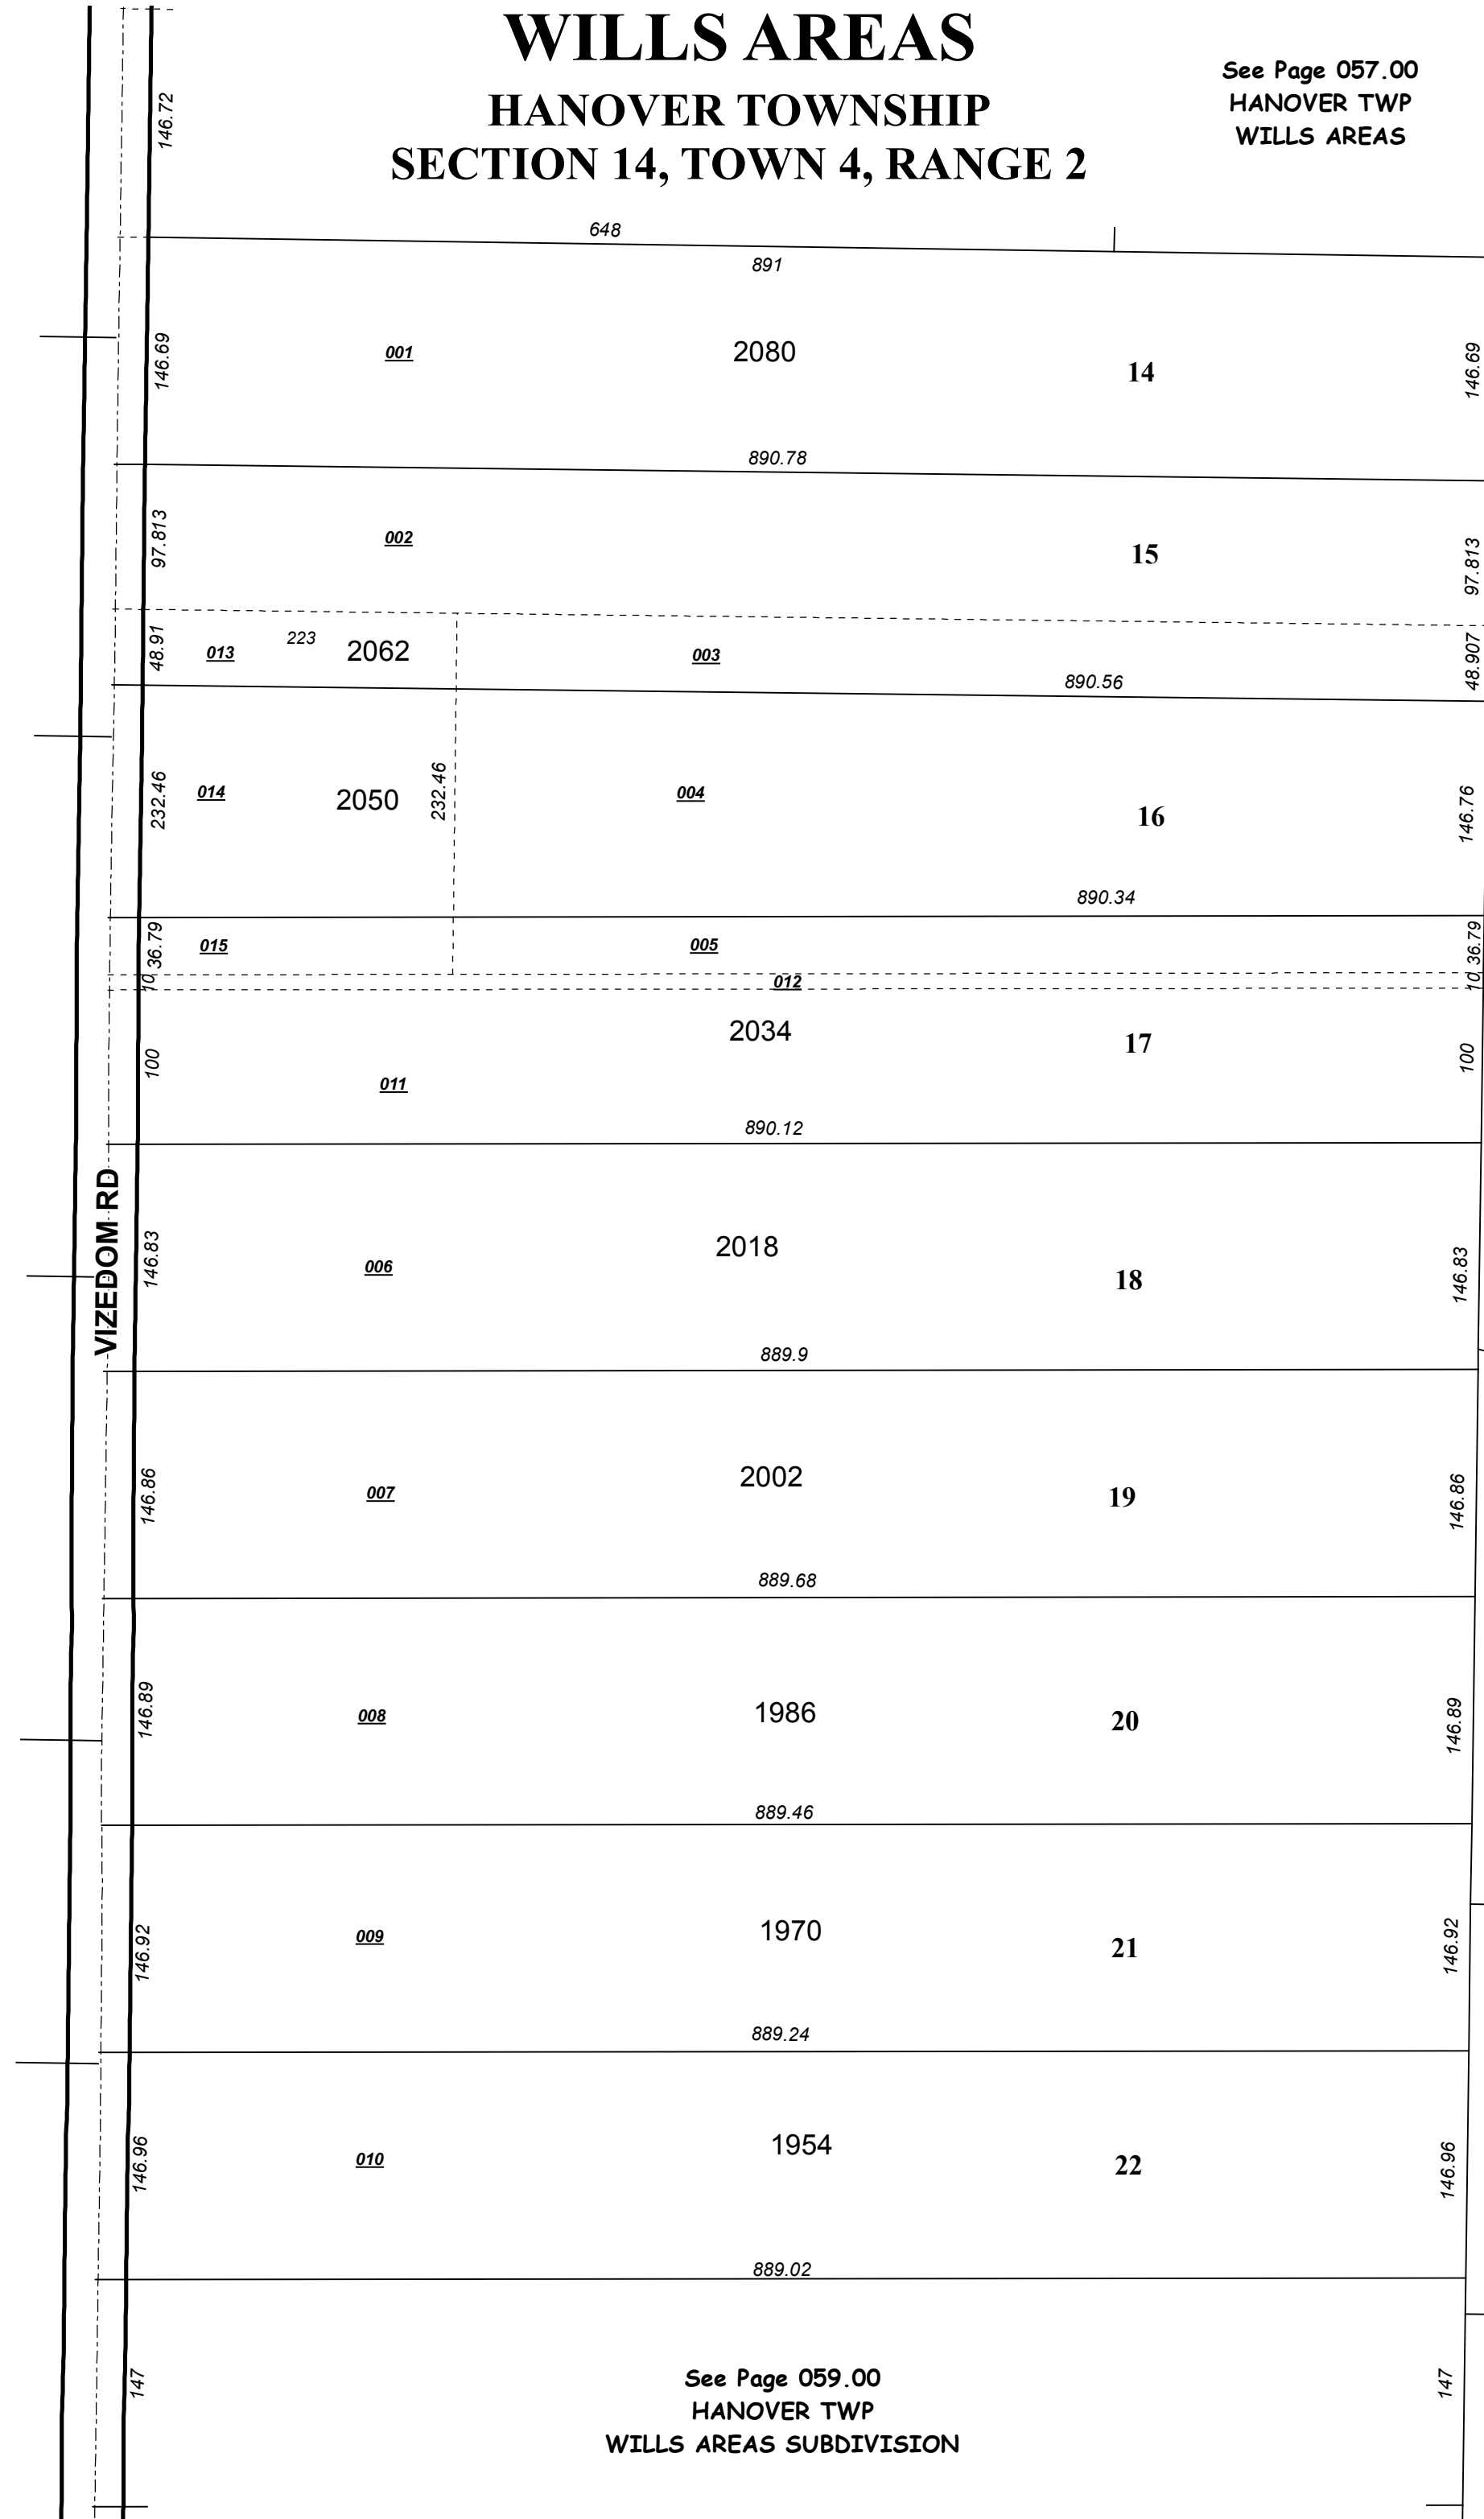

WILLS AREAS

HANOVER TOWNSHIP

SECTION 14, TOWN 4, RANGE 2

See Page 057.00
HANOVER TWP
WILLS AREAS

058.000
HOUSE NUMBERS

N

Scale: 1"=100'
Revised Date: 3/1/13
Taxing District(s): B1020

See Page
014.00
HANOVER TWP

See Page 059.00
HANOVER TWP
WILLS AREAS SUBDIVISION