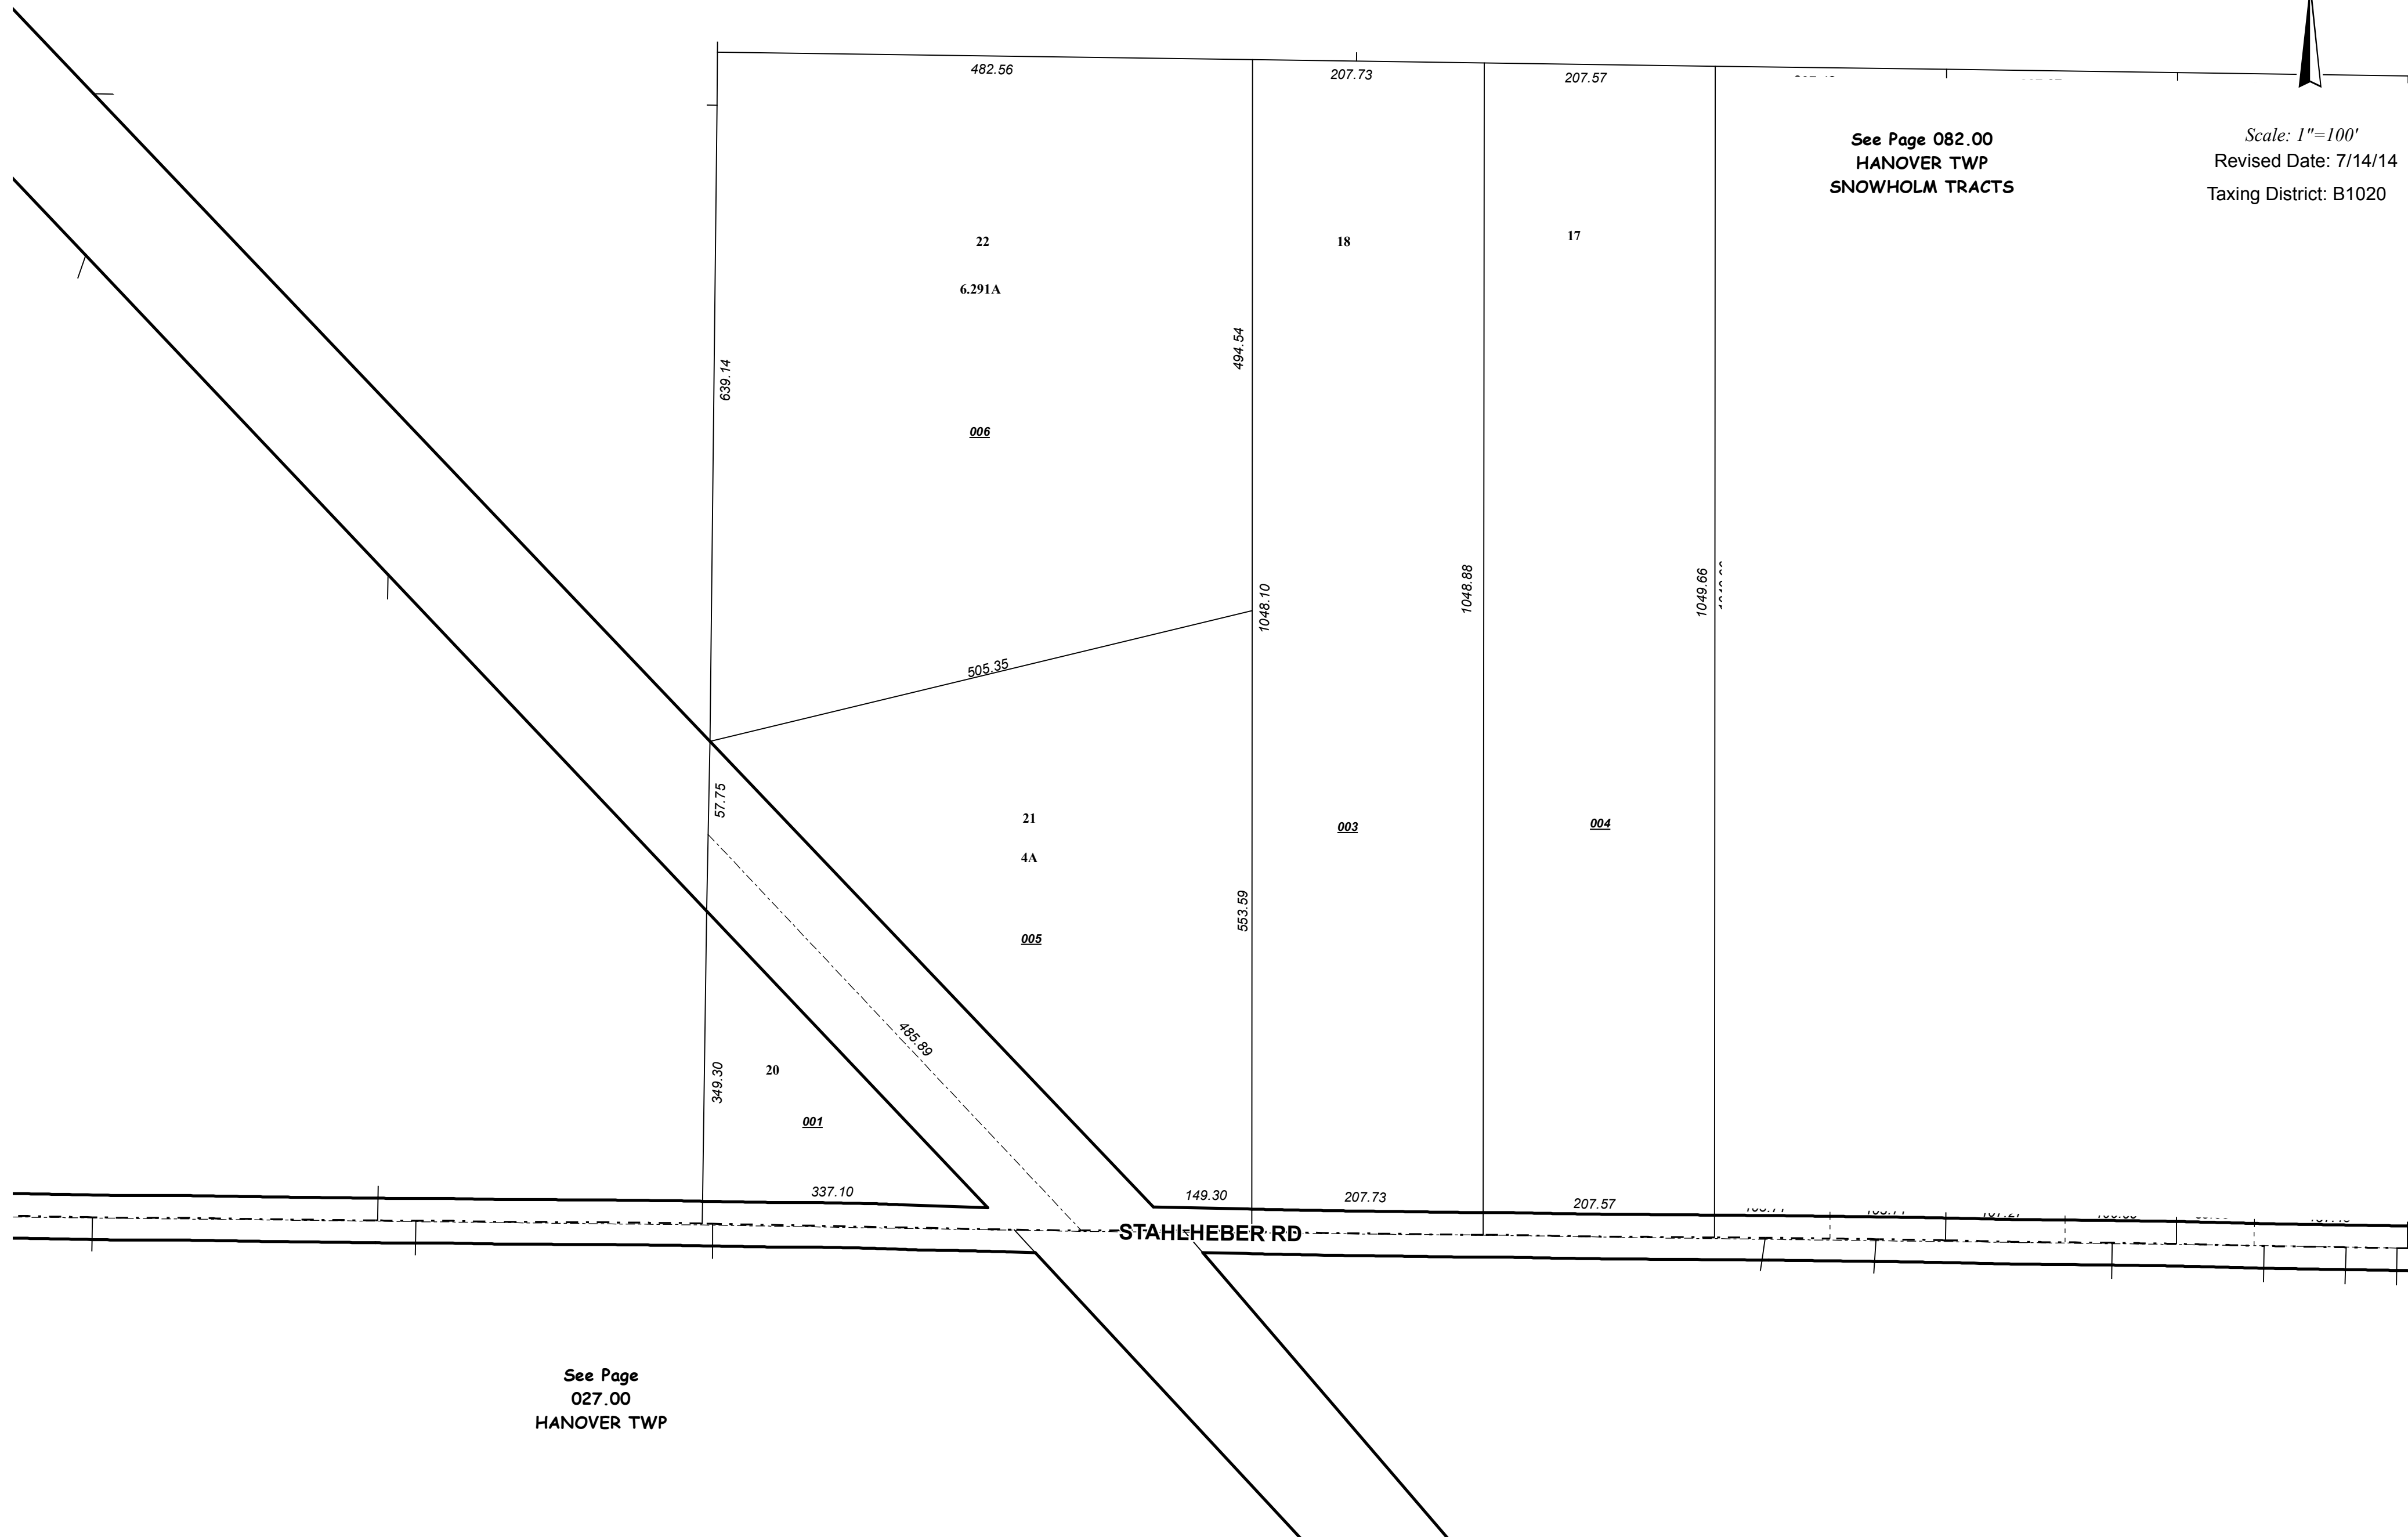

SNOWHOLM TRACTS
HANOVER TOWNSHIP
SECTION 22, TOWN 4, RANGE 2

083.000
HOUSE NUMBERS

N

See Page
022.00
HANOVER TWP

See Page 082.00
HANOVER TWP
SNOWHOLM TRACTS

Scale: 1"=100'
Revised Date: 7/14/14
Taxing District: B1020

See Page
027.00
HANOVER TWP