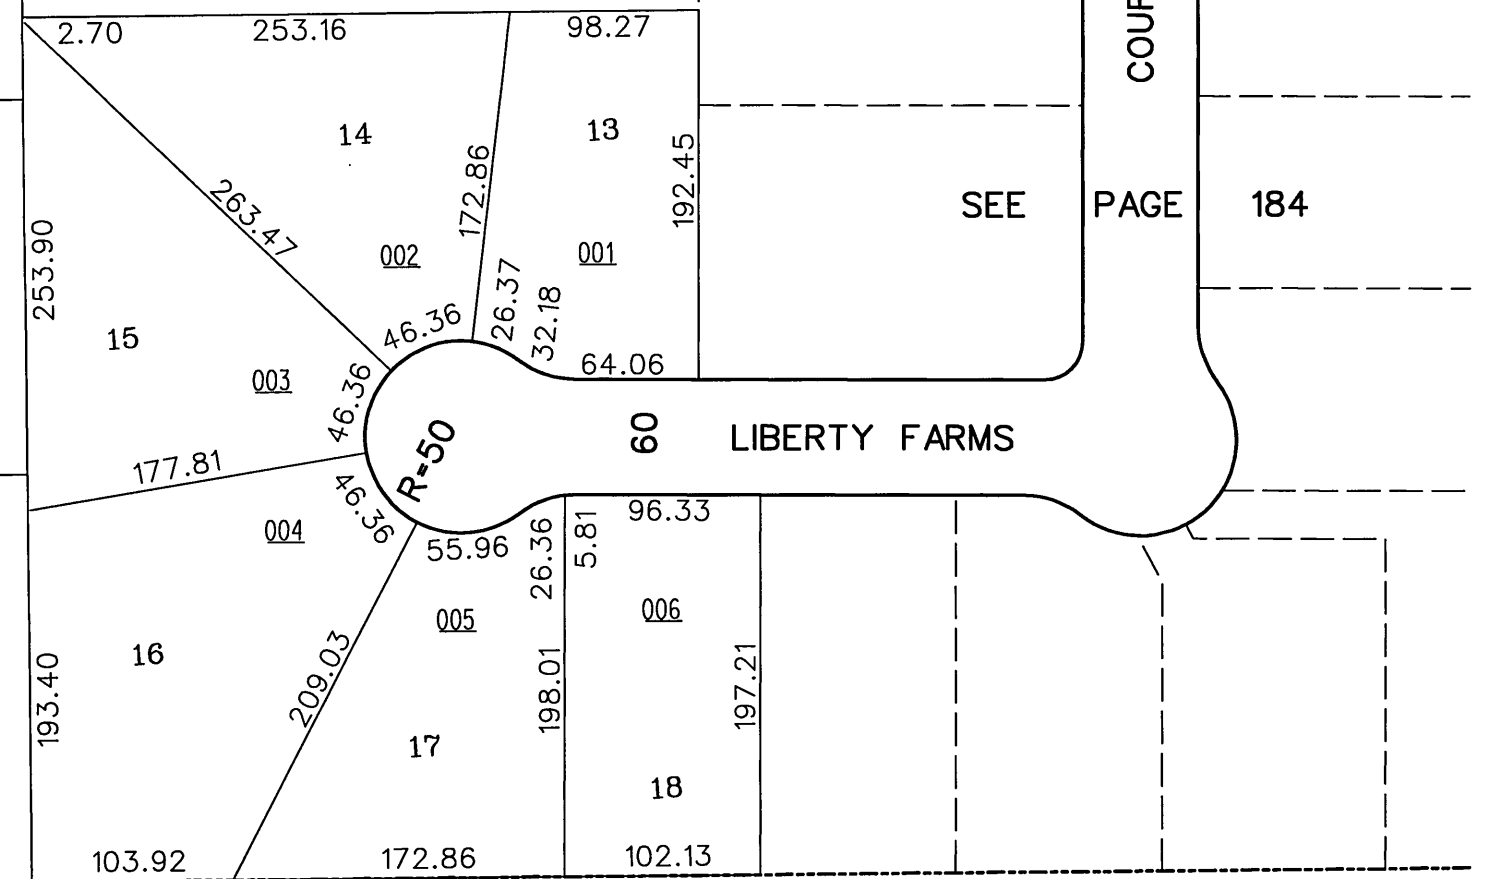

LIBERTY FARMS  
LIBERTY TOWNSHIP  
SECTION 31, TOWN 3, RANGE 3

235.000

SEE PAGE 183

60 RAVEN VALLEY DR

SCALE: 1"=100'  
TAXING DISTRICT: D2020  
REVISED 4/9/03

SEE PAGE 25

60

COURT

SEE PAGE 184

ROAD

VANGORDON

MIKE FOX HIGHWAY