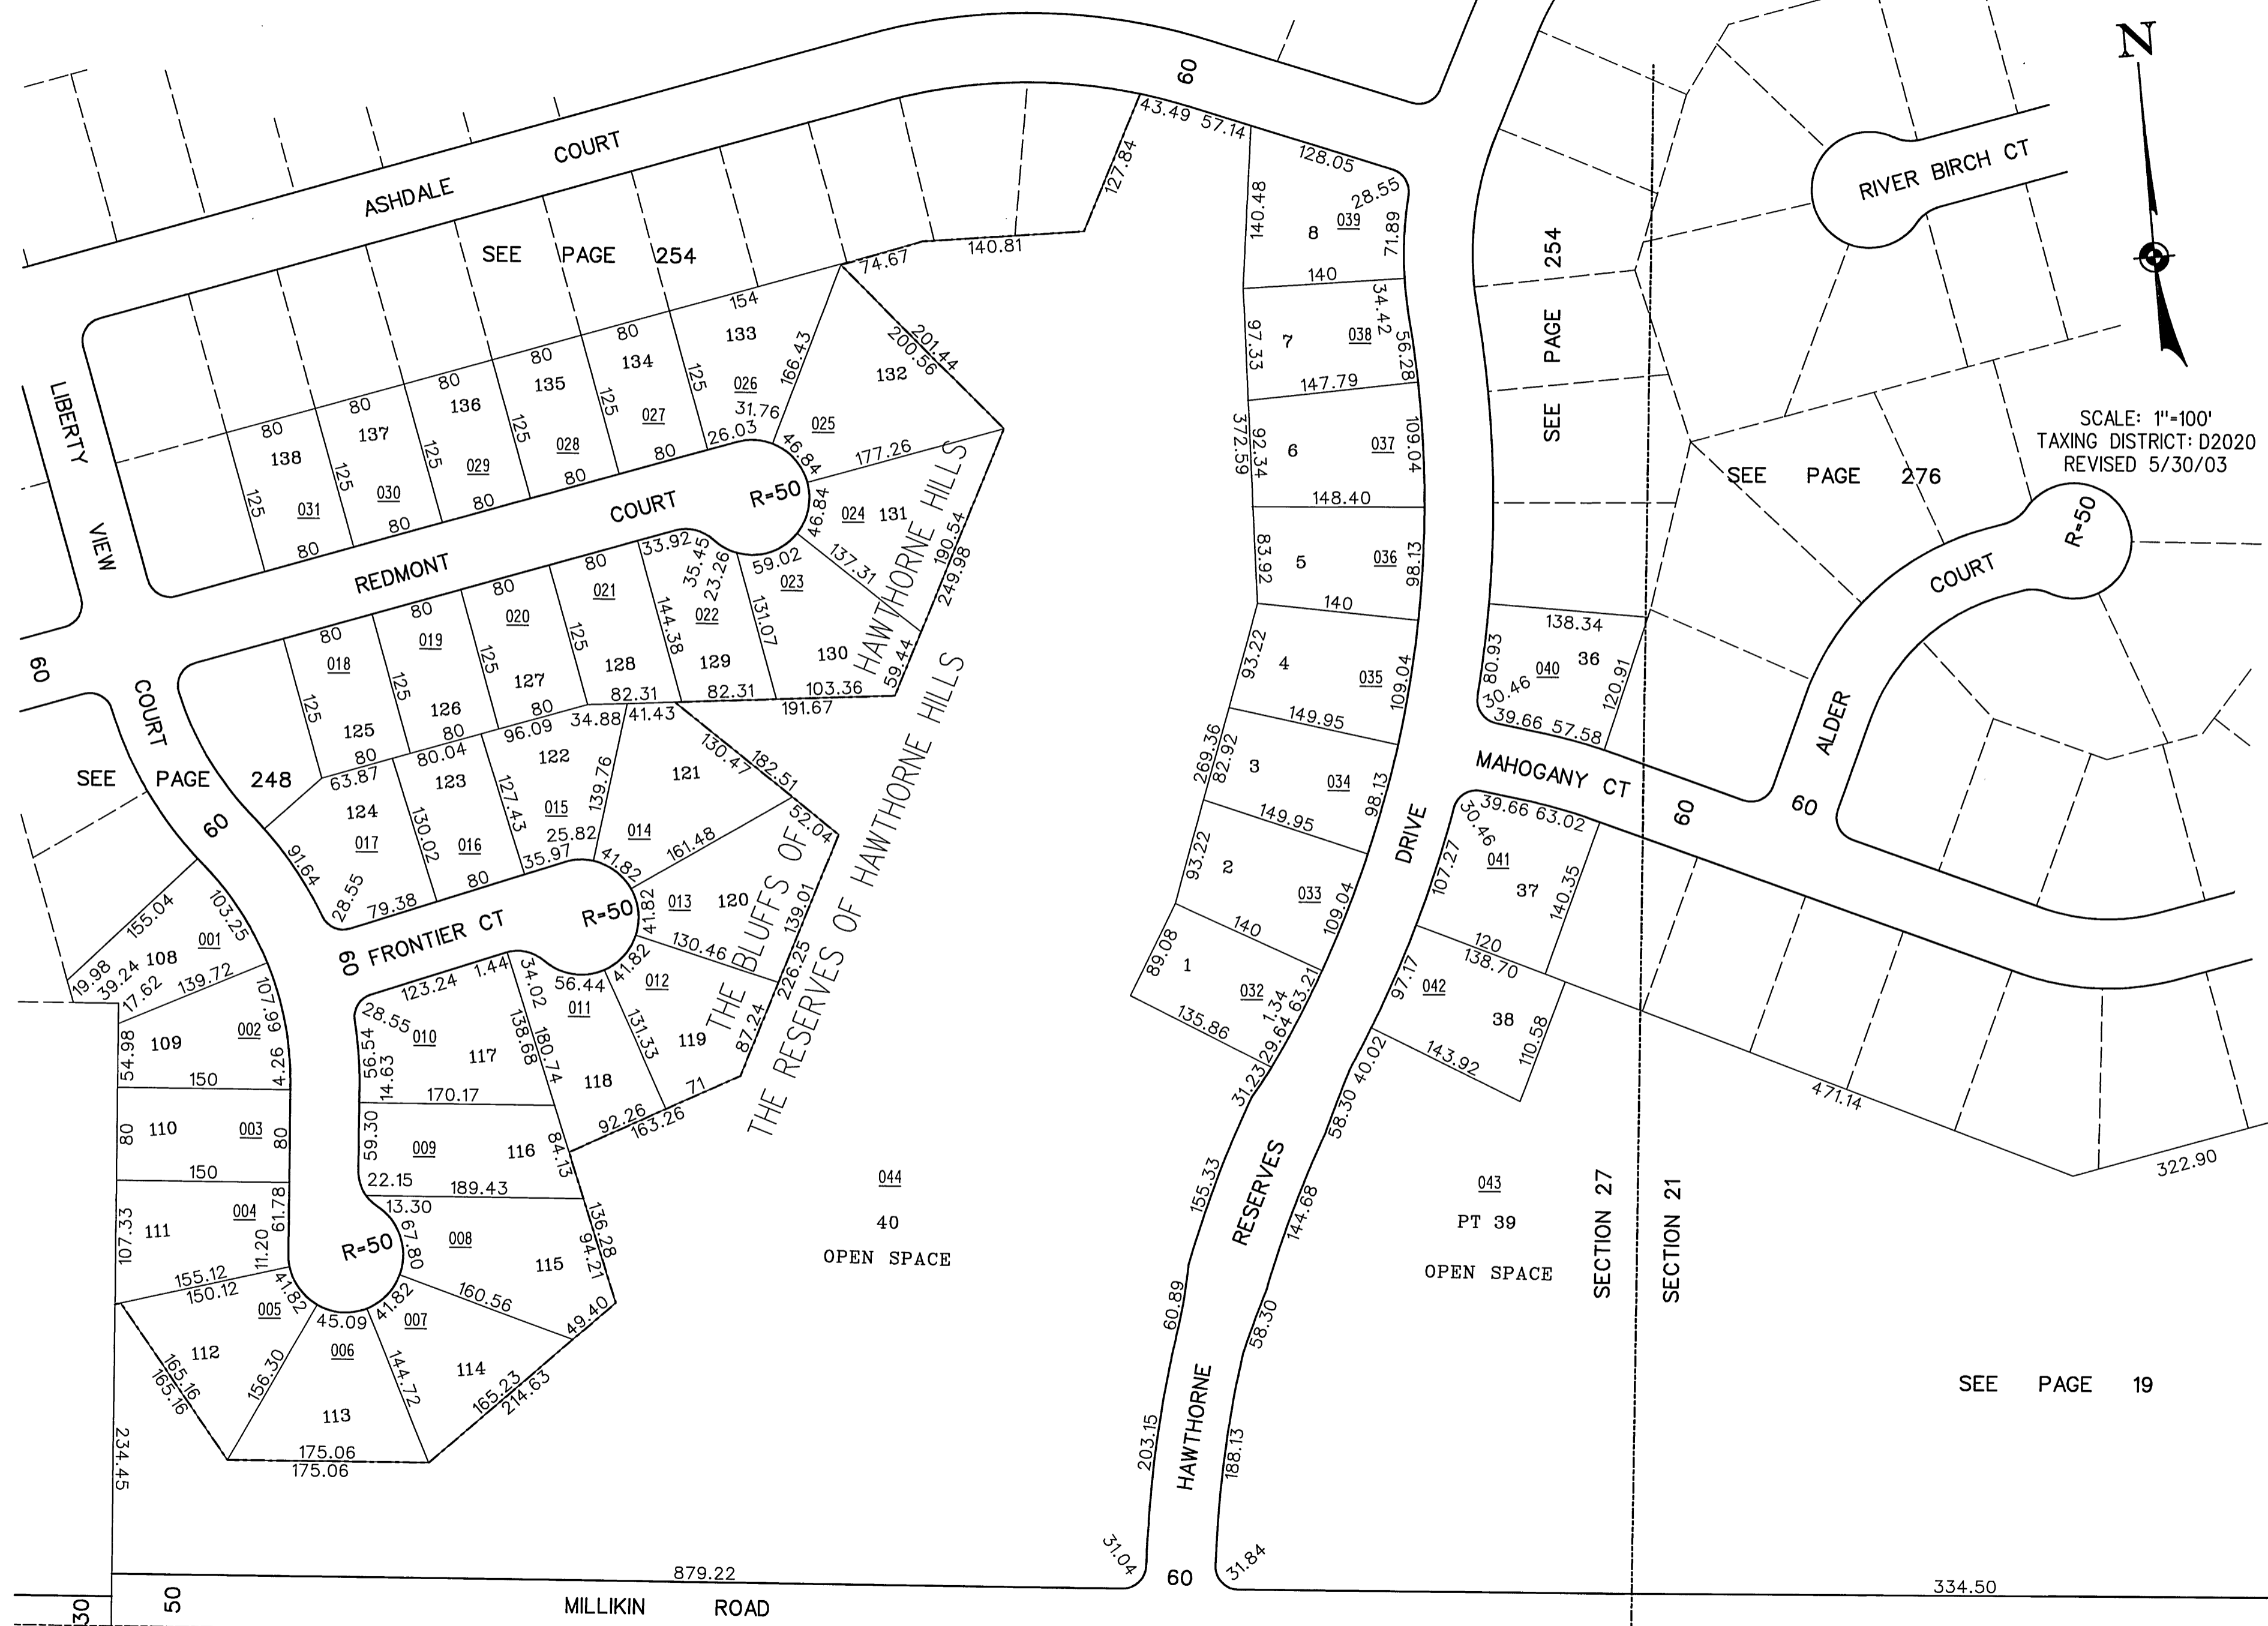

# THE BLUFFS OF HAWTHORNE HILLS, & THE RESERVES OF HAWTHORNE HILLS 267.000

## LIBERTY TOWNSHIP

### SECTIONS 27, & 21, TOWN 3, RANGE 3

SCALE: 1"=100'  
TAXING DISTRICT: D2020  
REVISED 5/30/03

SEE PAGE 19