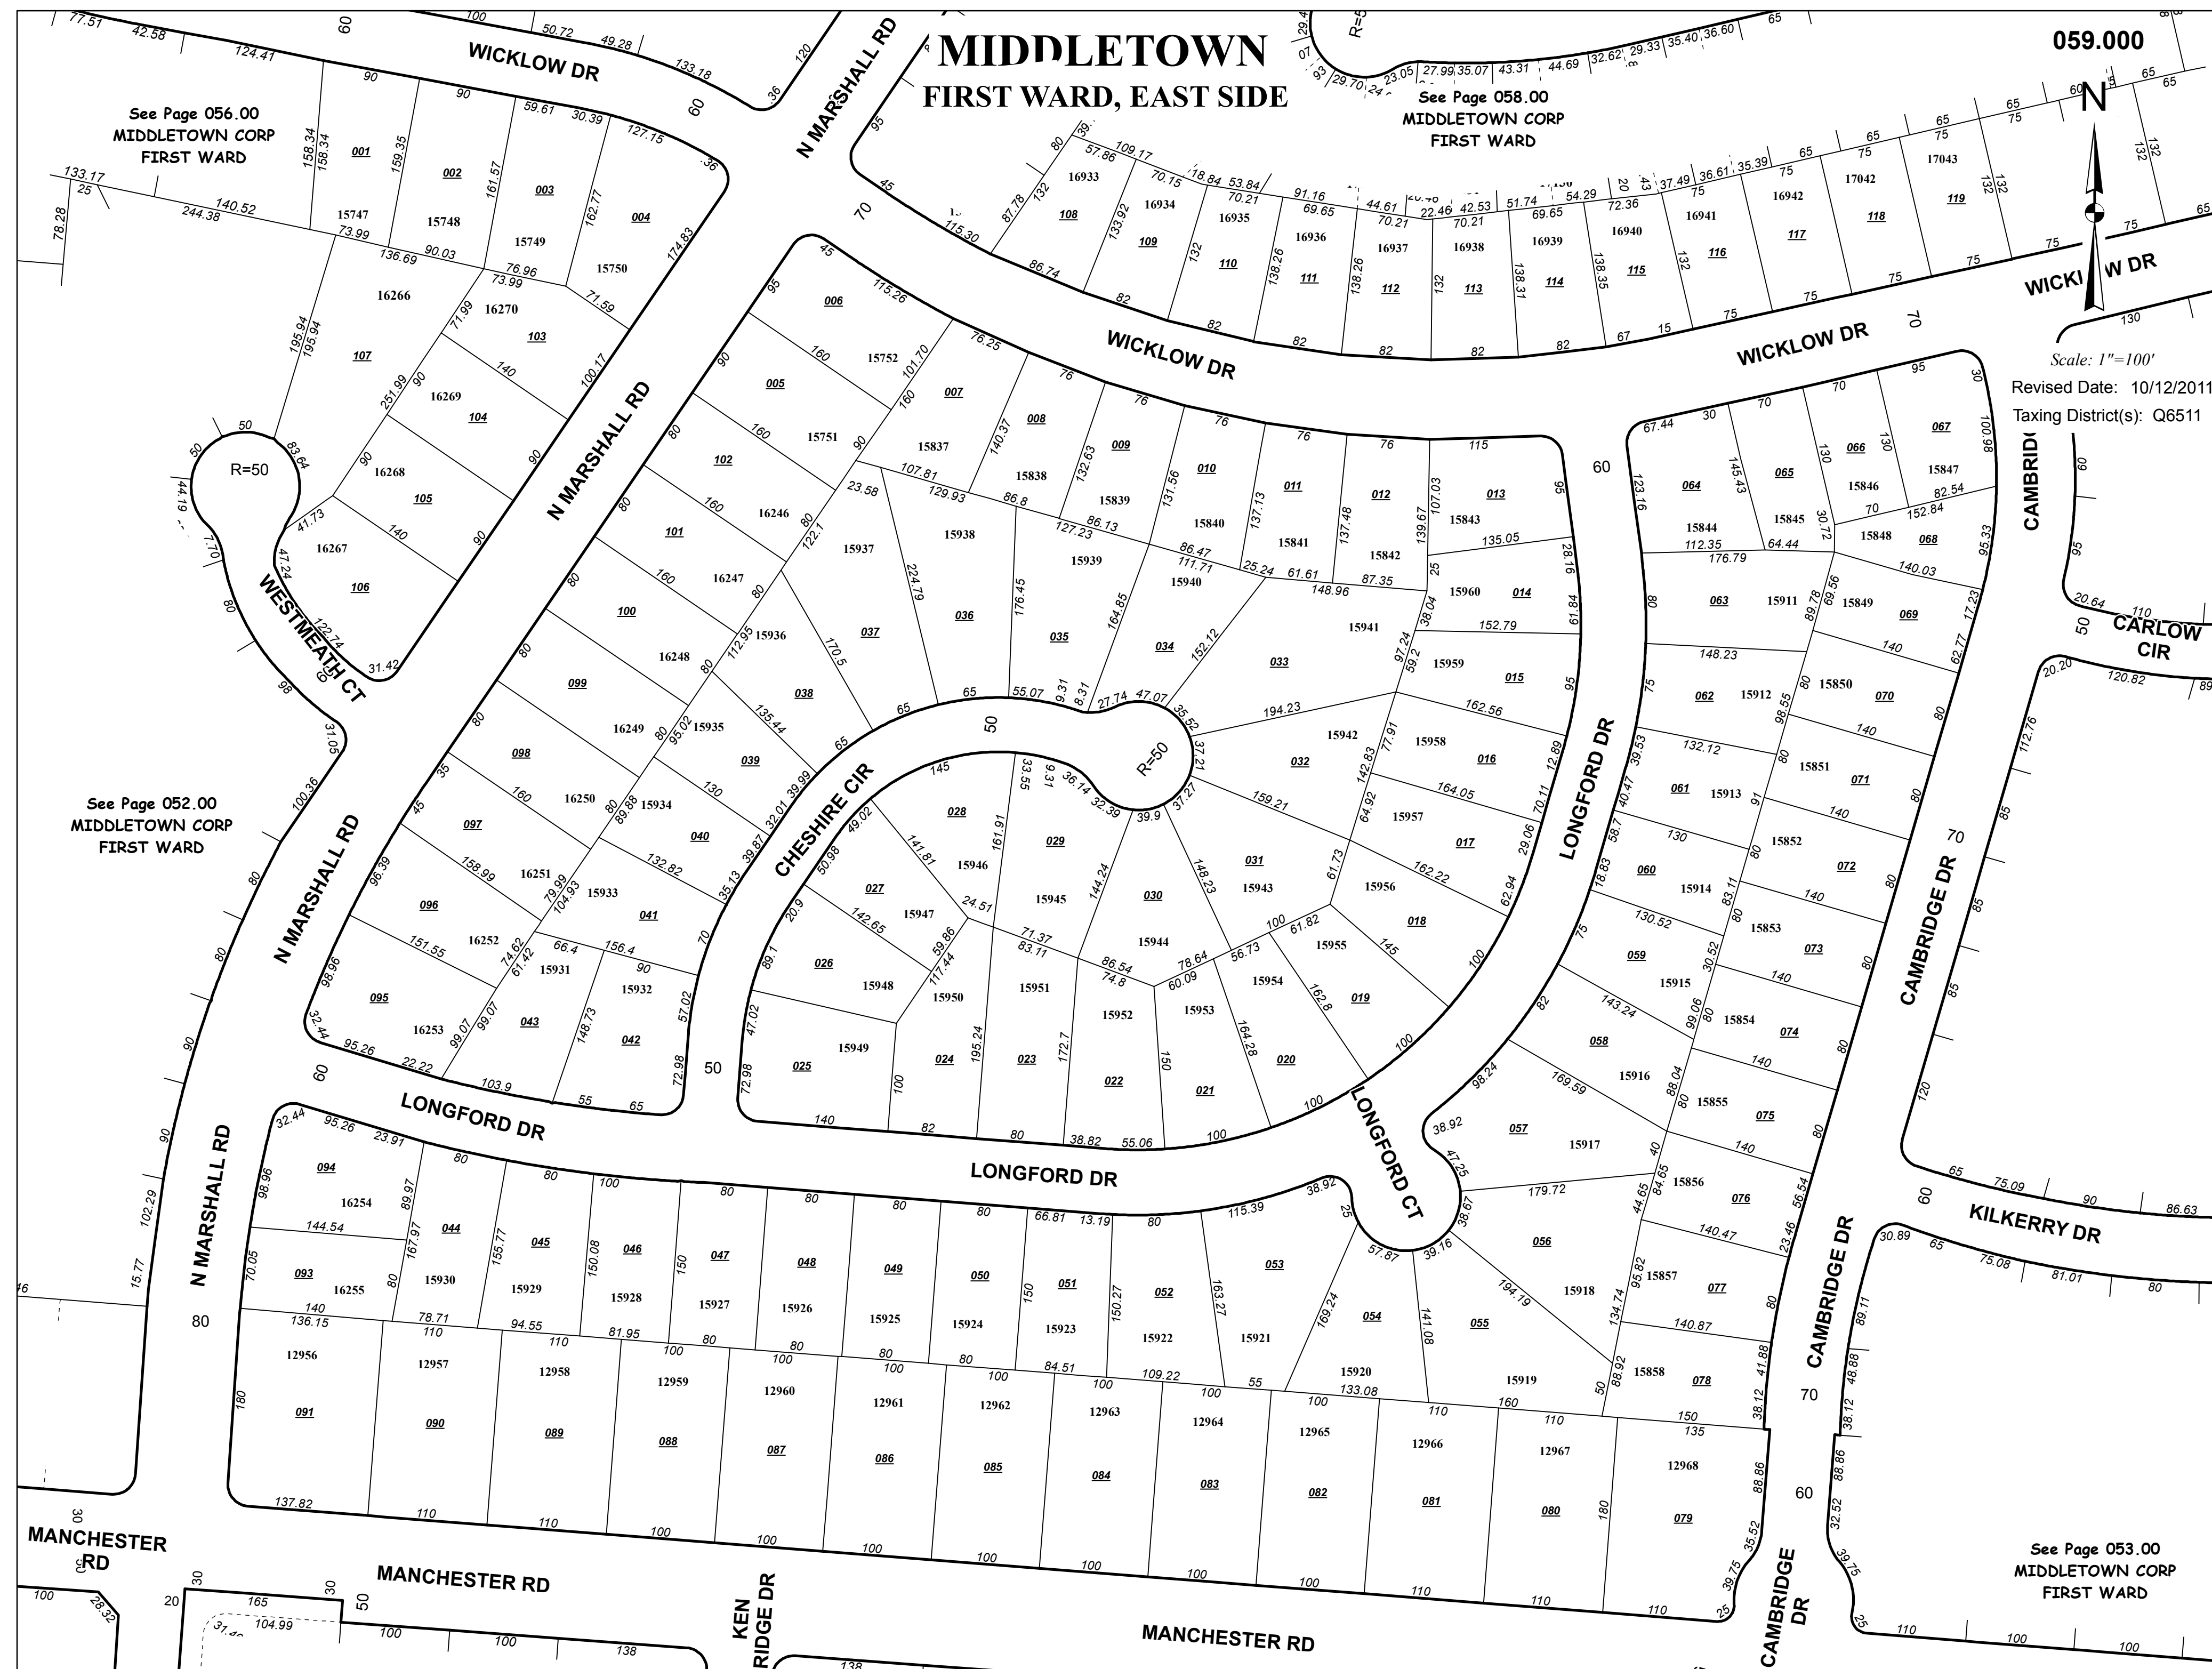

MIDDLETOWN FIRST WARD, EAST SIDE

059.000

See Page 056.00
MIDDLETOWN CORP
FIRST WARD

See Page 058.00
MIDDLETOWN CORP
FIRST WARD

Scale: 1"=100'
Revised Date: 10/12/2011
Taxing District(s): Q6511

See Page 052.00
MIDDLETOWN CORP
FIRST WARD

See Page 053.00
MIDDLETOWN CORP
FIRST WARD