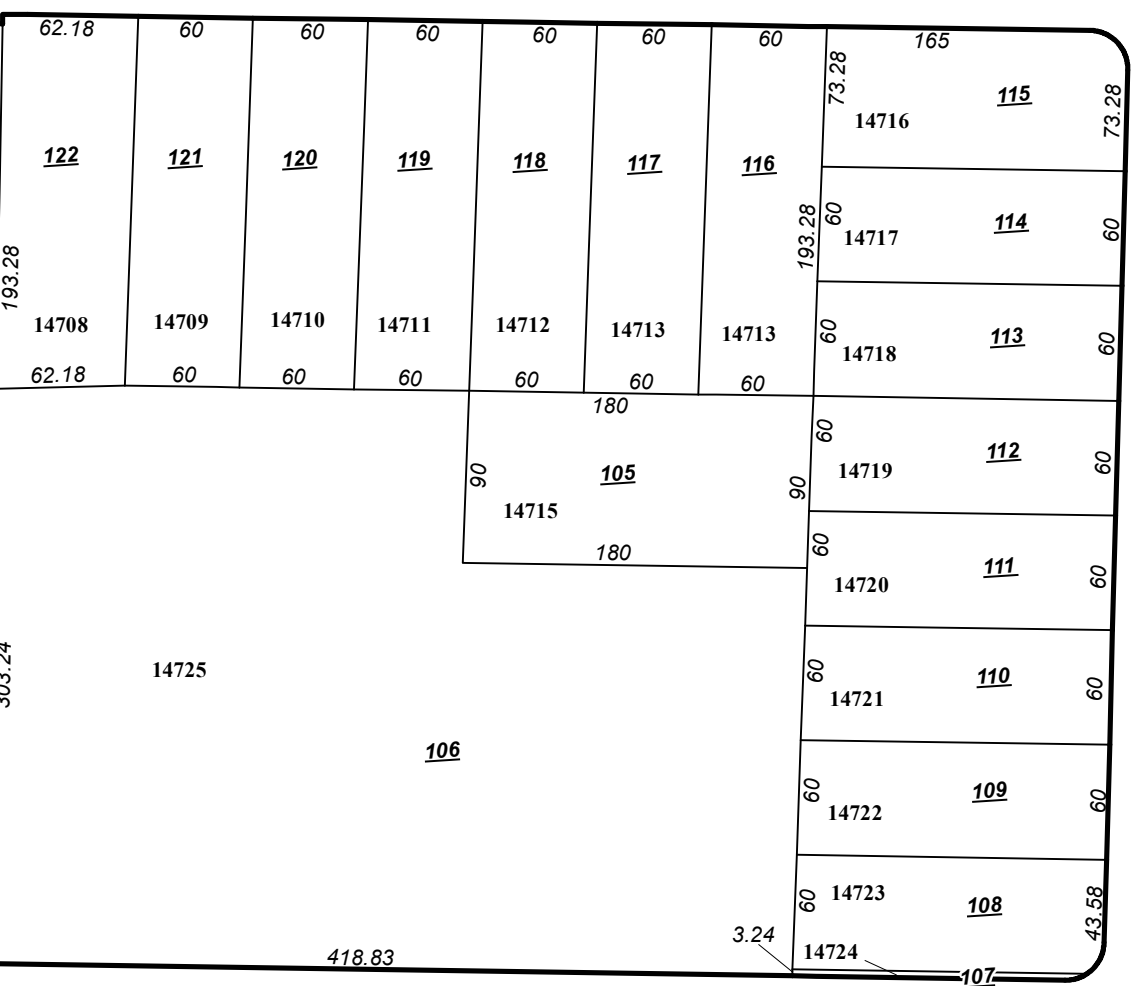

GRAND AVE

See Page 048.00  
MIDDLETOWN CORP  
FOURTH WARD, SOUTH SIDE

049.000  
House Numbers

# MIDDLETOWN FORTH WARD, SOUTH SIDE

Scale: 1"=100'  
Revised Date: 2/4/15  
Taxing District: Q6542

FIESTA WAY

EATON AVE

S BREIEL BLVD

LEWIS ST

See Page 065.00  
MIDDLETOWN CORP  
FOURTH WARD, SOUTH SIDE

ROOSEVELT BLVD

EAST ST