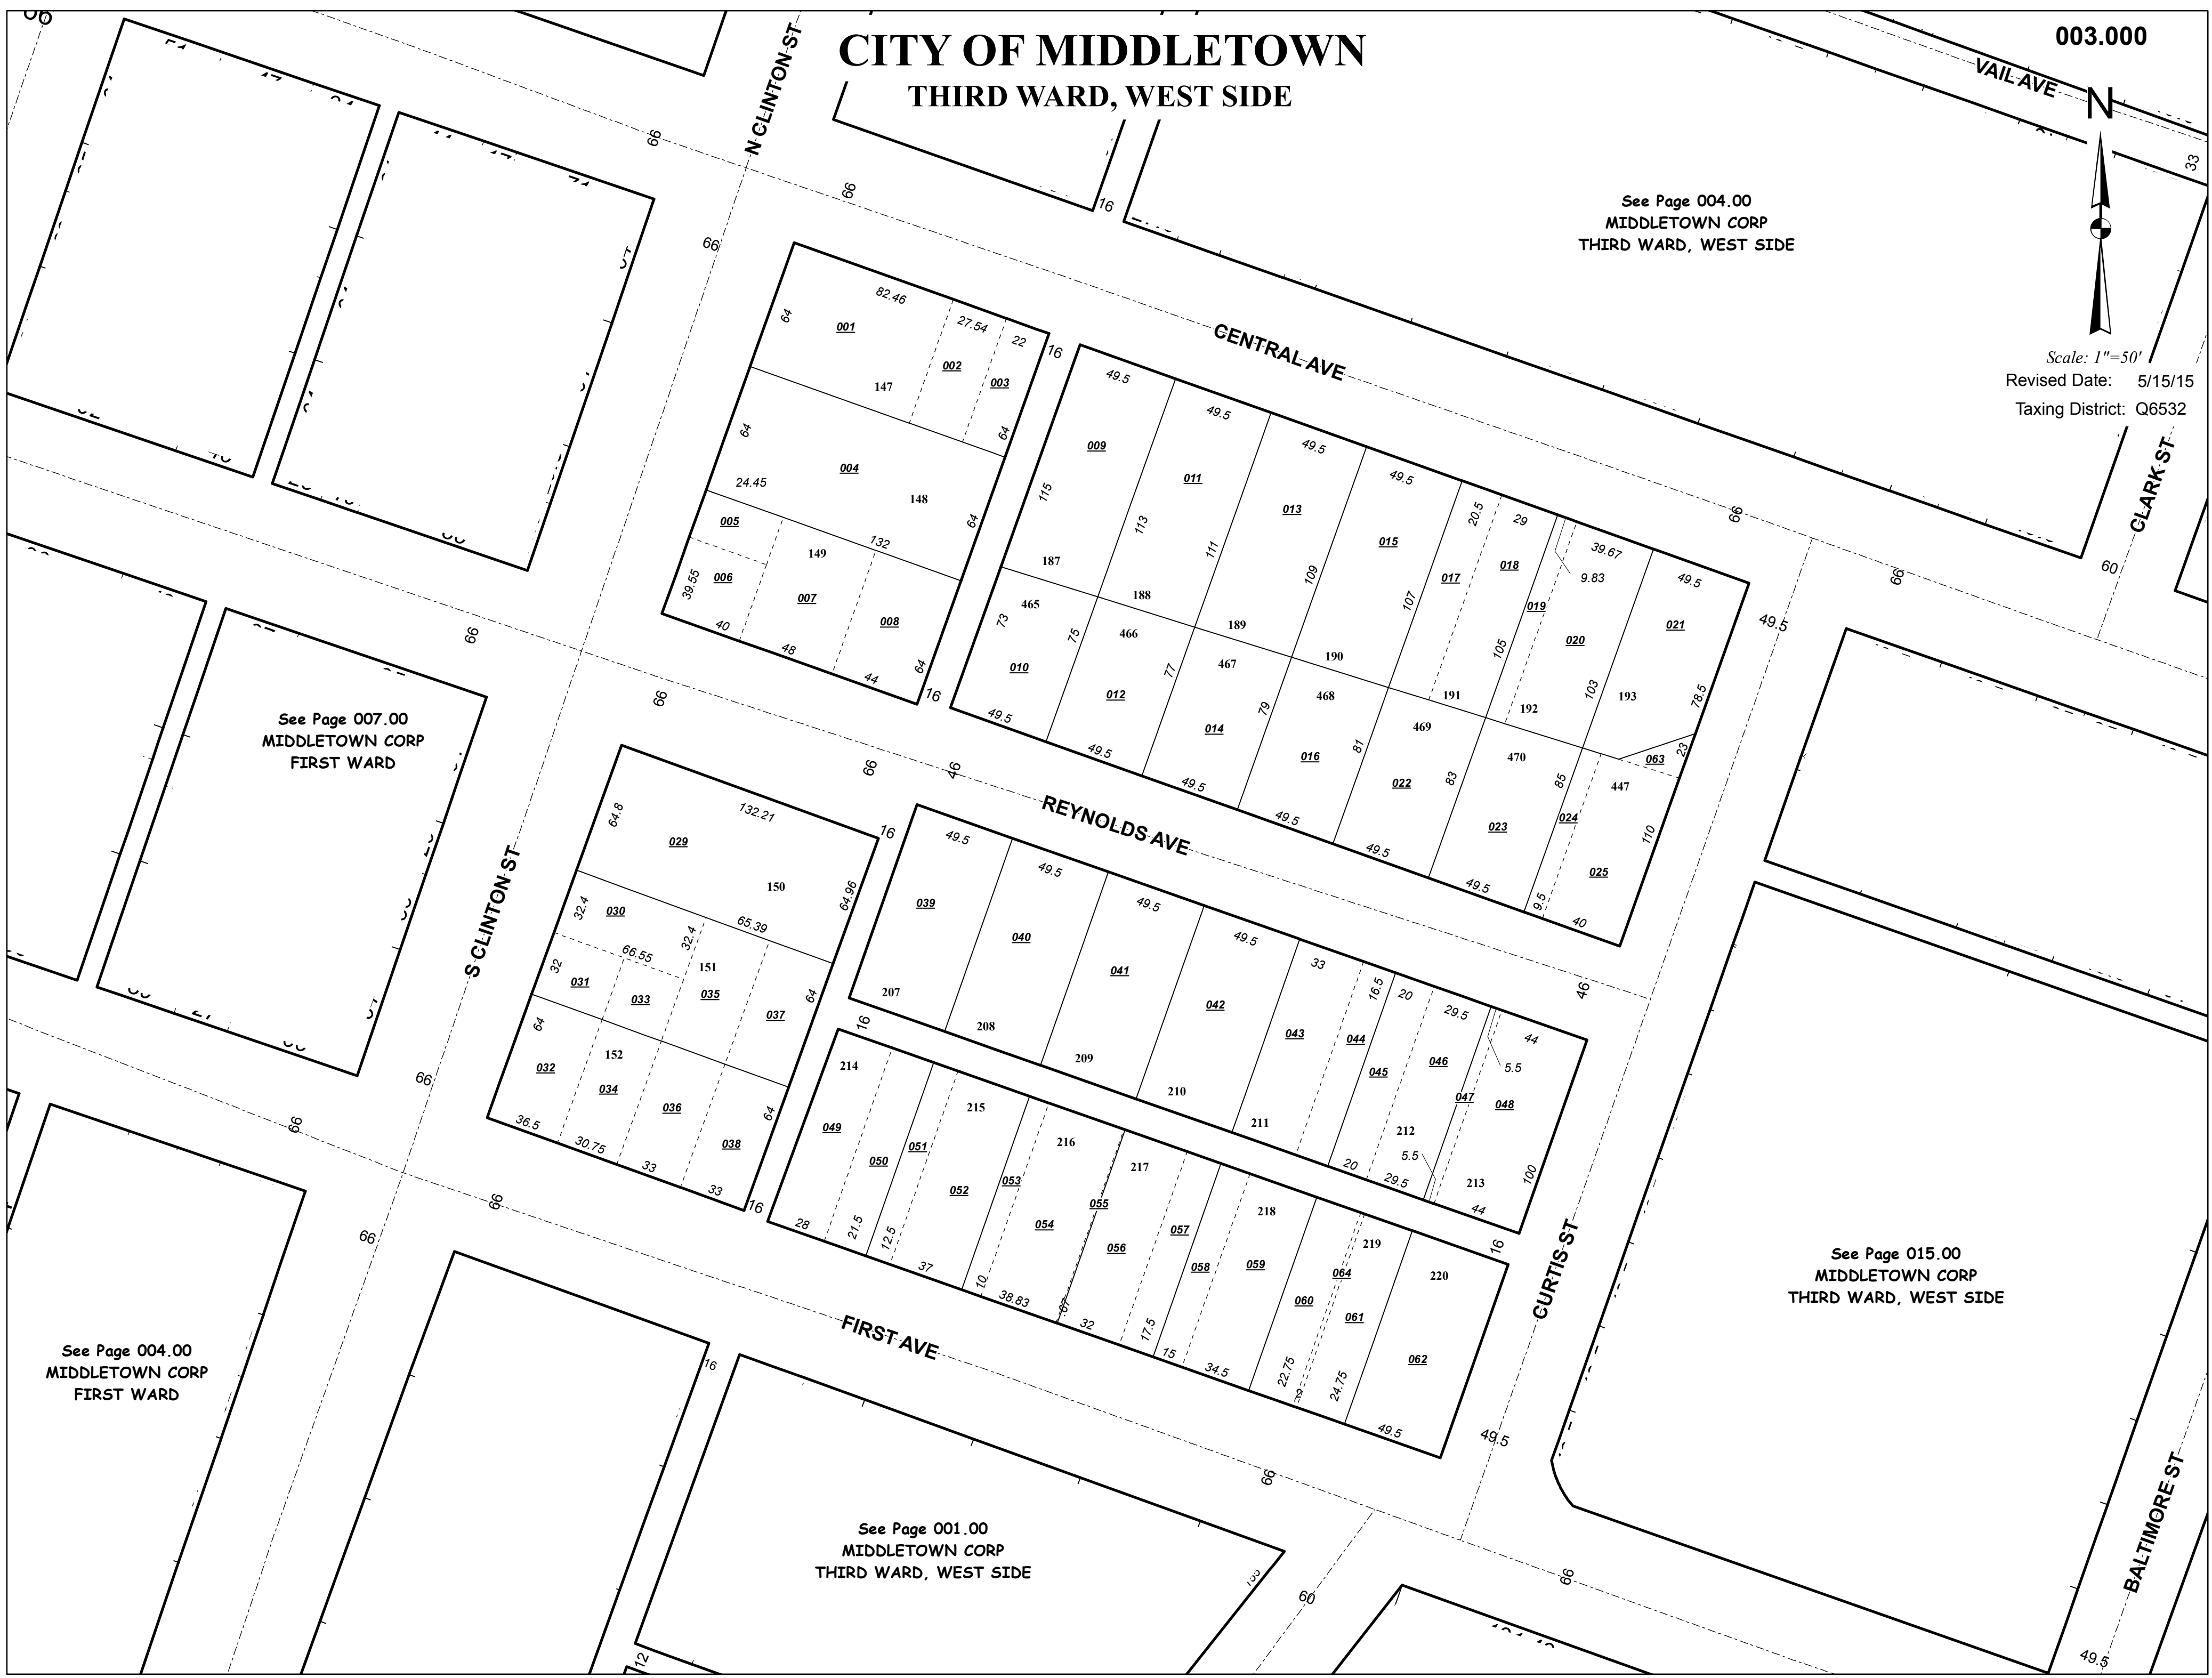

CITY OF MIDDLETOWN

THIRD WARD, WEST SIDE

003.000

See Page 004.00
MIDDLETOWN CORP
THIRD WARD, WEST SIDE

Scale: 1"=50'
Revised Date: 5/15/15
Taxing District: Q6532

See Page 007.00
MIDDLETOWN CORP
FIRST WARD

See Page 004.00
MIDDLETOWN CORP
FIRST WARD

See Page 001.00
MIDDLETOWN CORP
THIRD WARD, WEST SIDE

See Page 015.00
MIDDLETOWN CORP
THIRD WARD, WEST SIDE