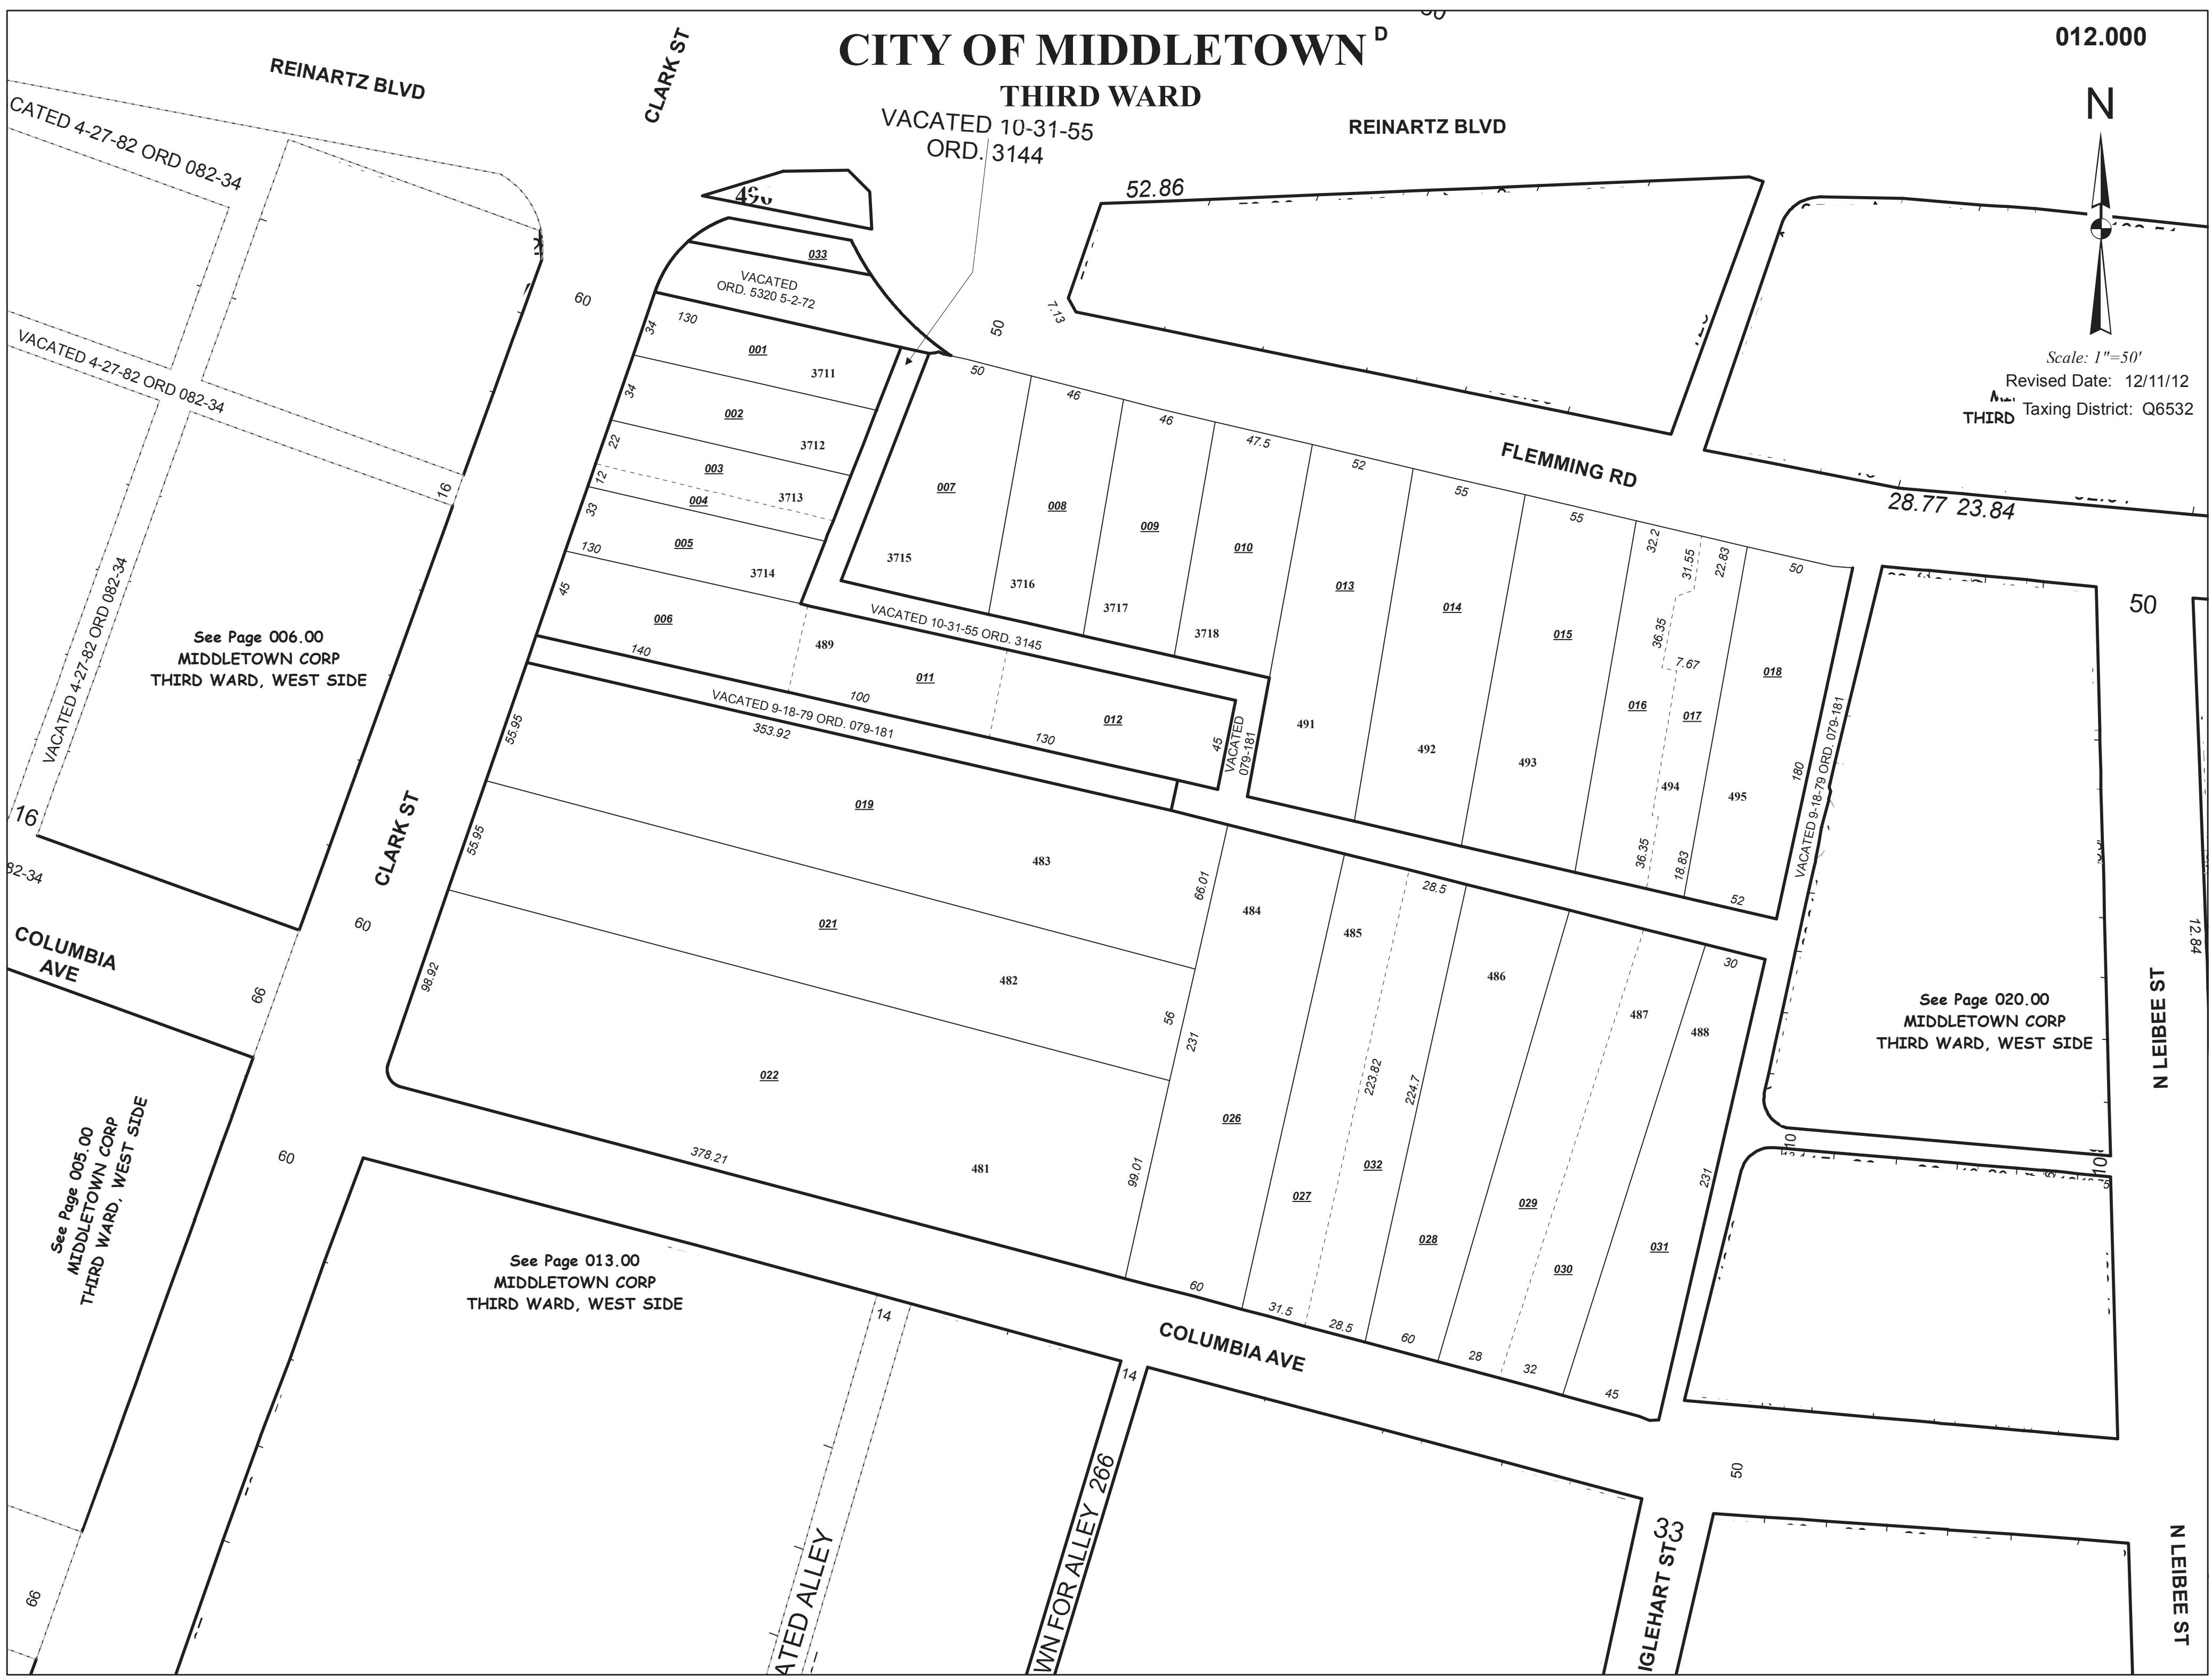

CITY OF MIDDLETOWN^D

012.000

THIRD WARD

VACATED 10-31-55
ORD. 3144

Scale: 1"=50'

Revised Date: 12/11/12

THIRD Taxing District: Q6532

See Page 006.00
MIDDLETOWN CORP
THIRD WARD, WEST SIDE

See Page 005.00
MIDDLETOWN CORP
THIRD WARD, WEST SIDE

See Page 013.00
MIDDLETOWN CORP
THIRD WARD, WEST SIDE

See Page 020.00
MIDDLETOWN CORP
THIRD WARD, WEST SIDE