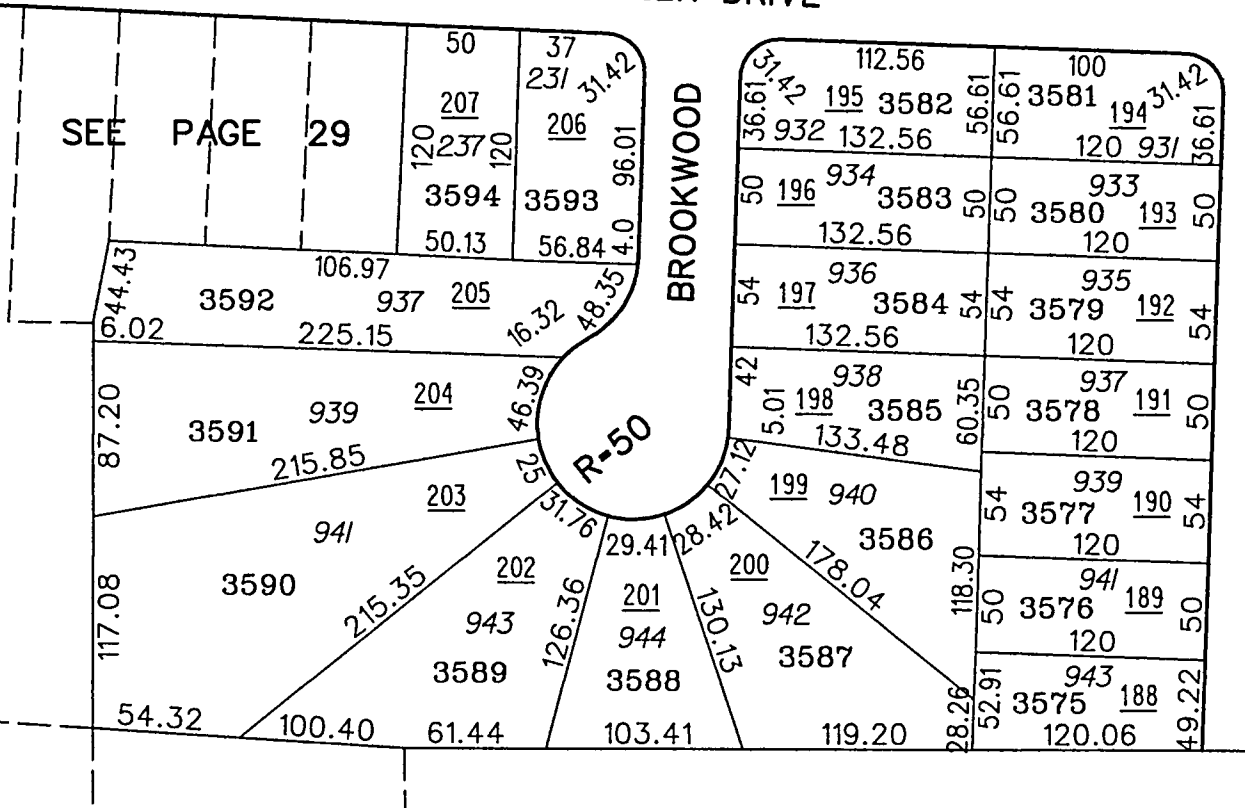

TRENTON

026.000

HOUSE NUMBERS

SCALE: 1"=100'
TAXING DISTRICT: R8000
REVISED 3/2/07

SEE PAGE 28

PT 1532

SEE PAGE 25

ARTHUR STREET
SEE PAGE 16

SEE PAGE 29

SEE PAGE 54