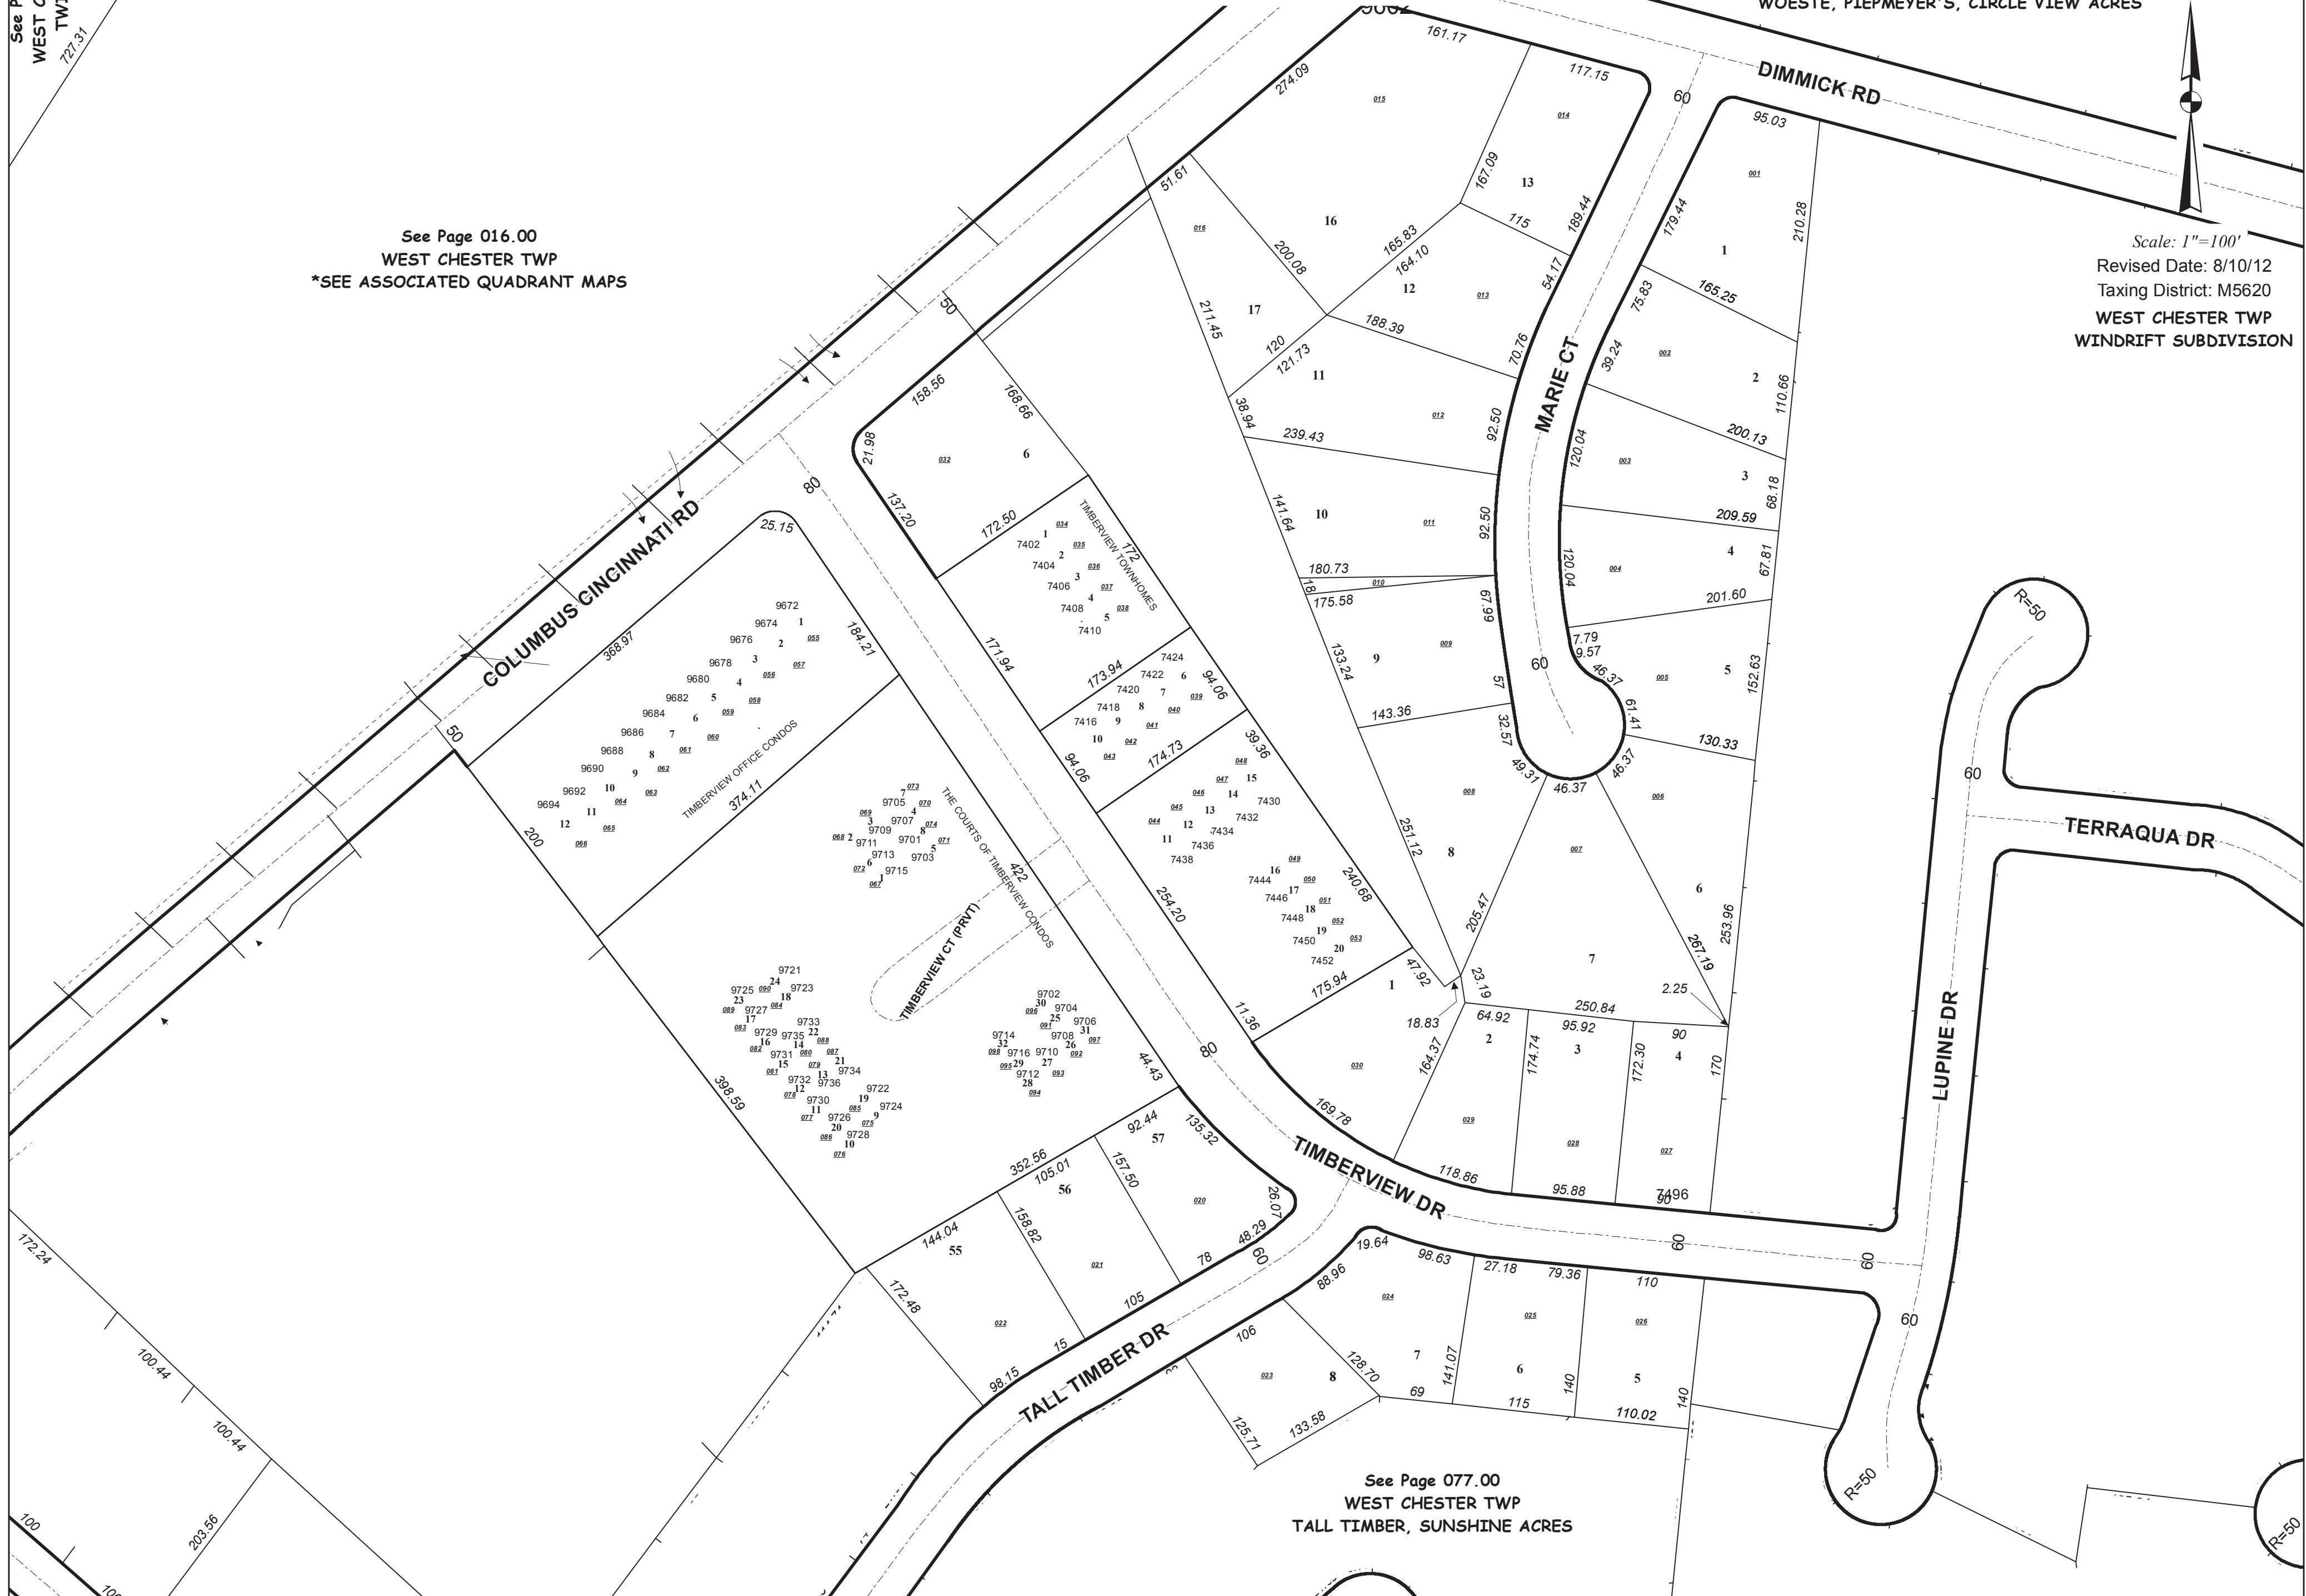

TALL TIMBER ESTATES, WEST CHESTER SQUARE, A&M HEIGHTS, & THE COURTS OF TIMBERVIEW

075.000

WEST CHESTER TOWNSHIP SECTION 14, TOWN 3, RANGE 2

House Numbers

See Page 088.00
WEST CHESTER TWP
WOESTE, PIEPMEYER'S, CIRCLE VIEW ACRES

Scale: 1"=100'
Revised Date: 8/10/12
Taxing District: M5620
WEST CHESTER TWP
WINDDRIFT SUBDIVISION

See Page 078.00
WEST CHESTER TWP
TWIN ACRES

See Page 016.00
WEST CHESTER TWP
*SEE ASSOCIATED QUADRANT MAPS

See Page 077.00
WEST CHESTER TWP
TALL TIMBER, SUNSHINE ACRES