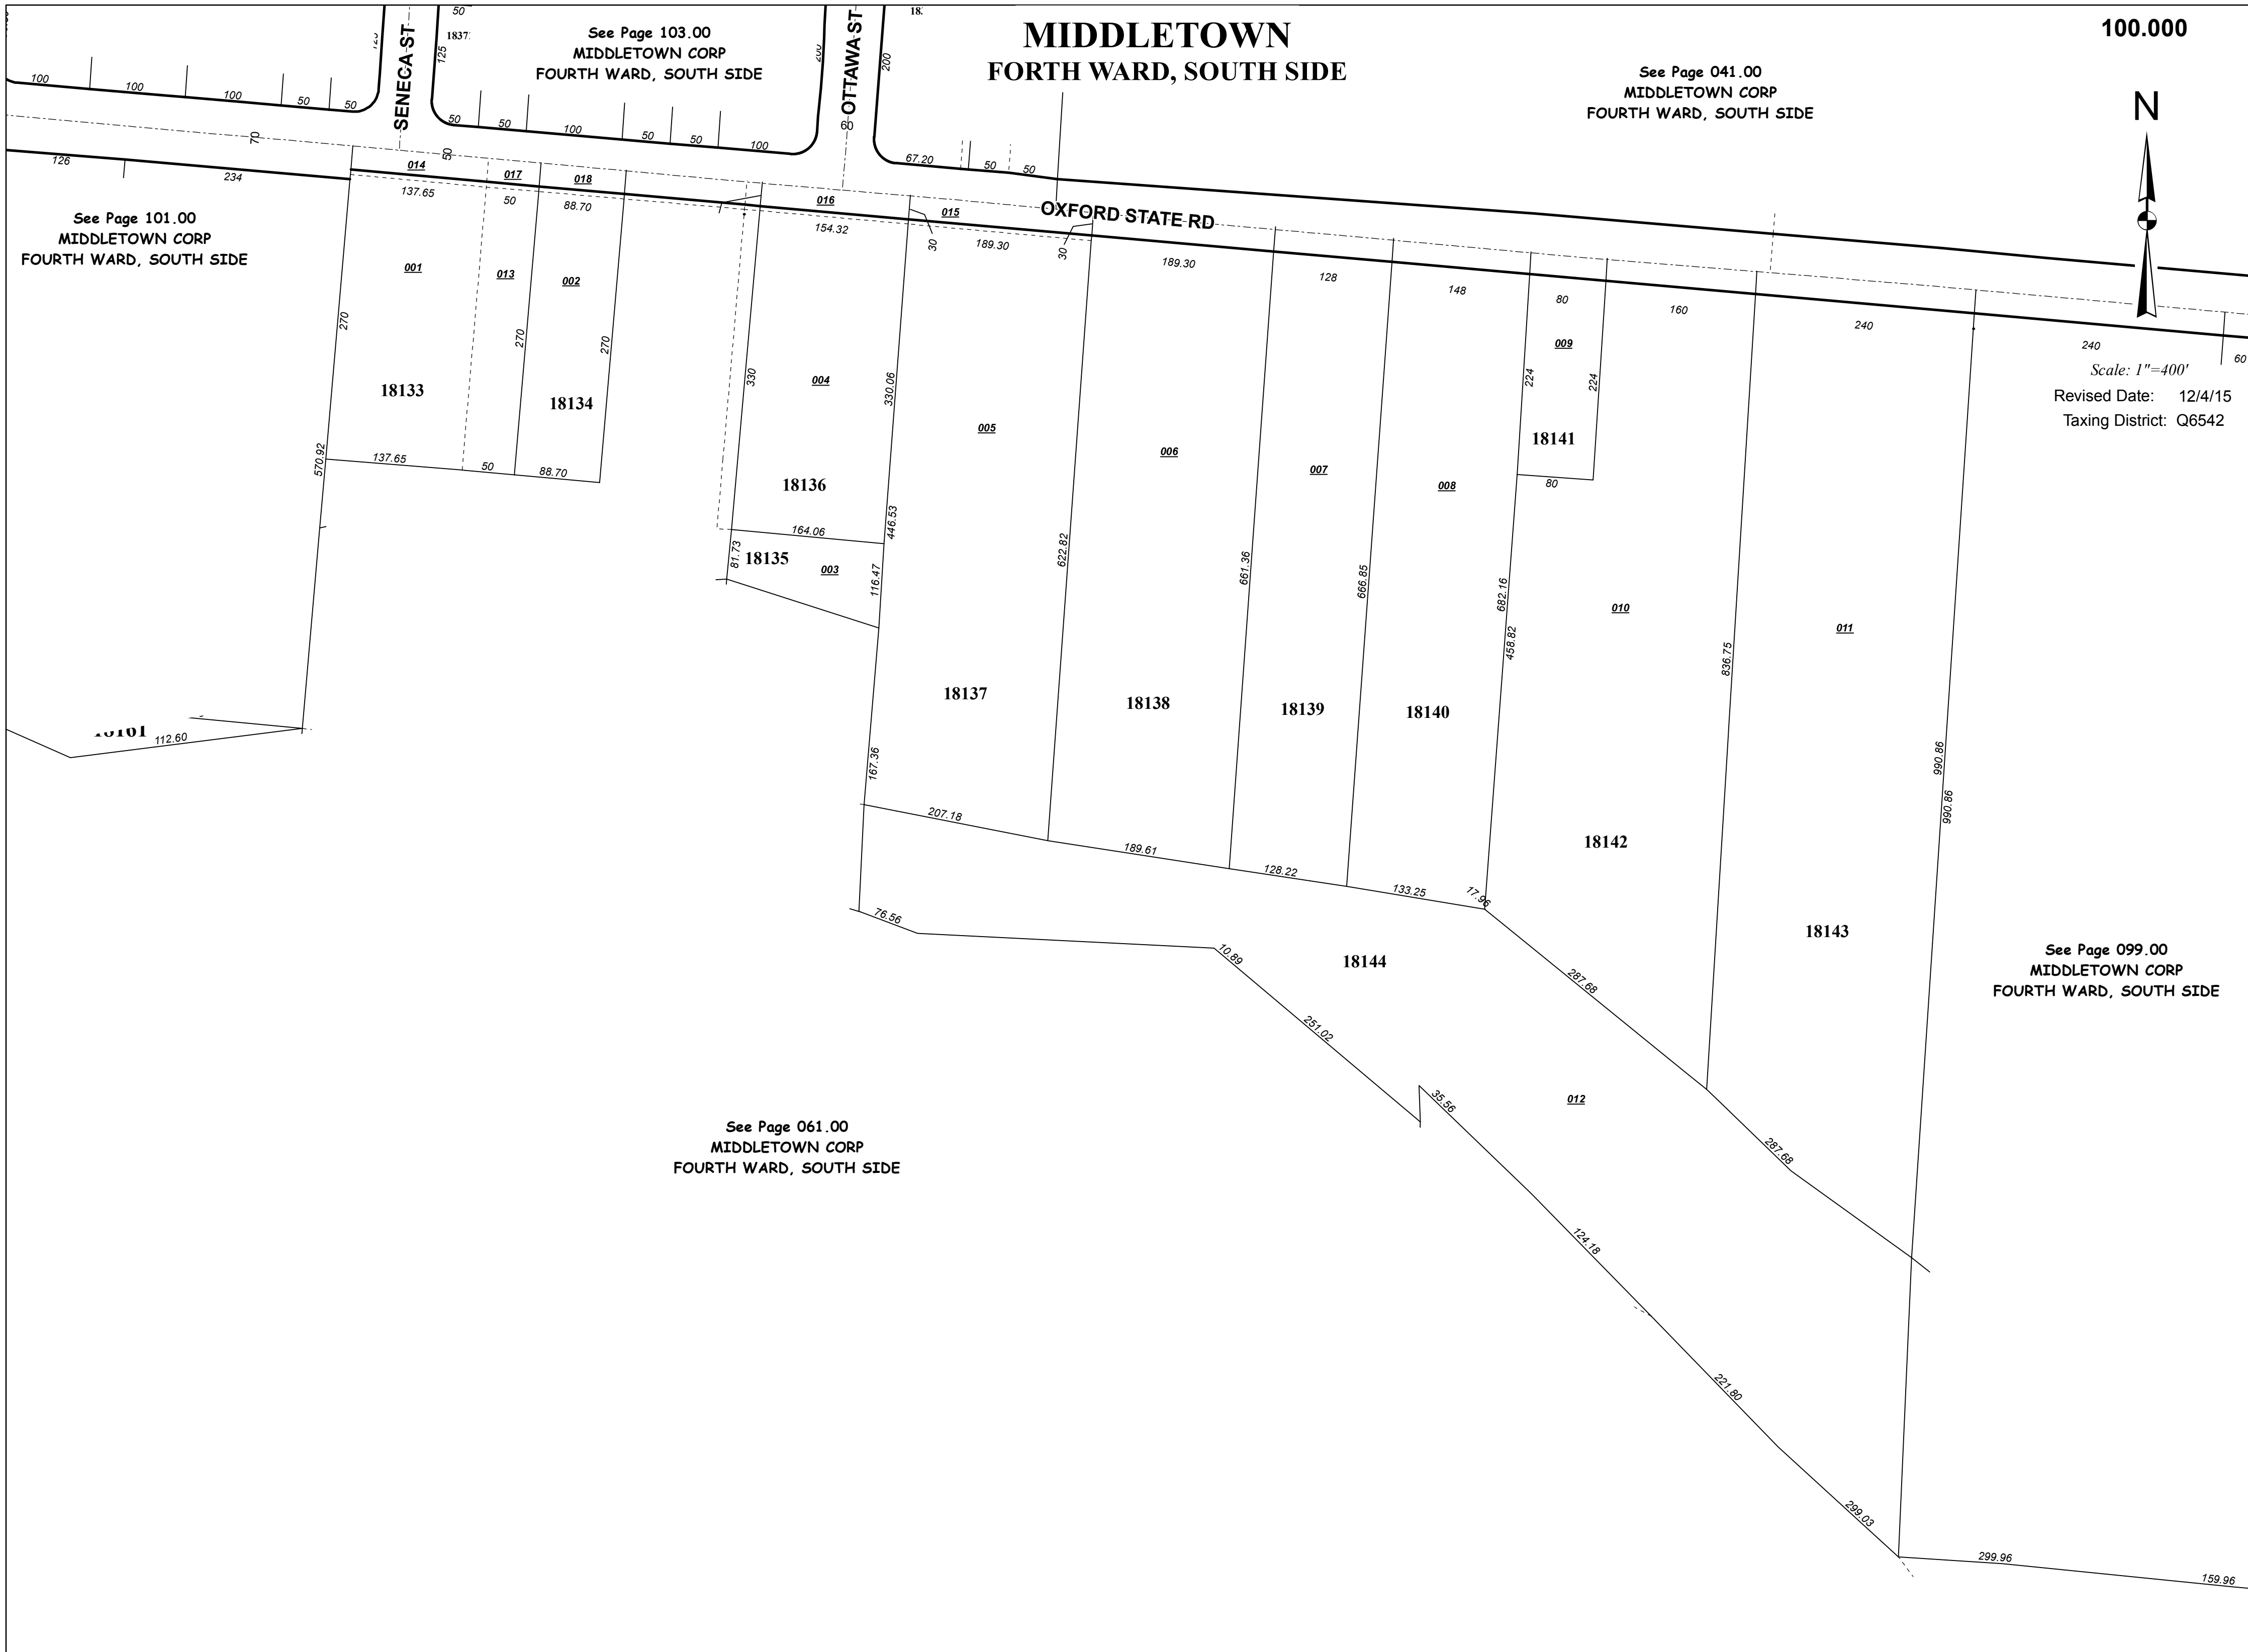

MIDDLETOWN FORTH WARD, SOUTH SIDE

See Page 041.00
MIDDLETOWN CORP
FOURTH WARD, SOUTH SIDE

Scale: 1"=400'
Revised Date: 12/4/15
Taxing District: Q6542

See Page 103.00
MIDDLETOWN CORP
FOURTH WARD, SOUTH SIDE

See Page 101.00
MIDDLETOWN CORP
FOURTH WARD, SOUTH SIDE

See Page 061.00
MIDDLETOWN CORP
FOURTH WARD, SOUTH SIDE

See Page 099.00
MIDDLETOWN CORP
FOURTH WARD, SOUTH SIDE

18133

18134

18136

18135

18137

18138

18139

18140

18142

18143

18144

18141