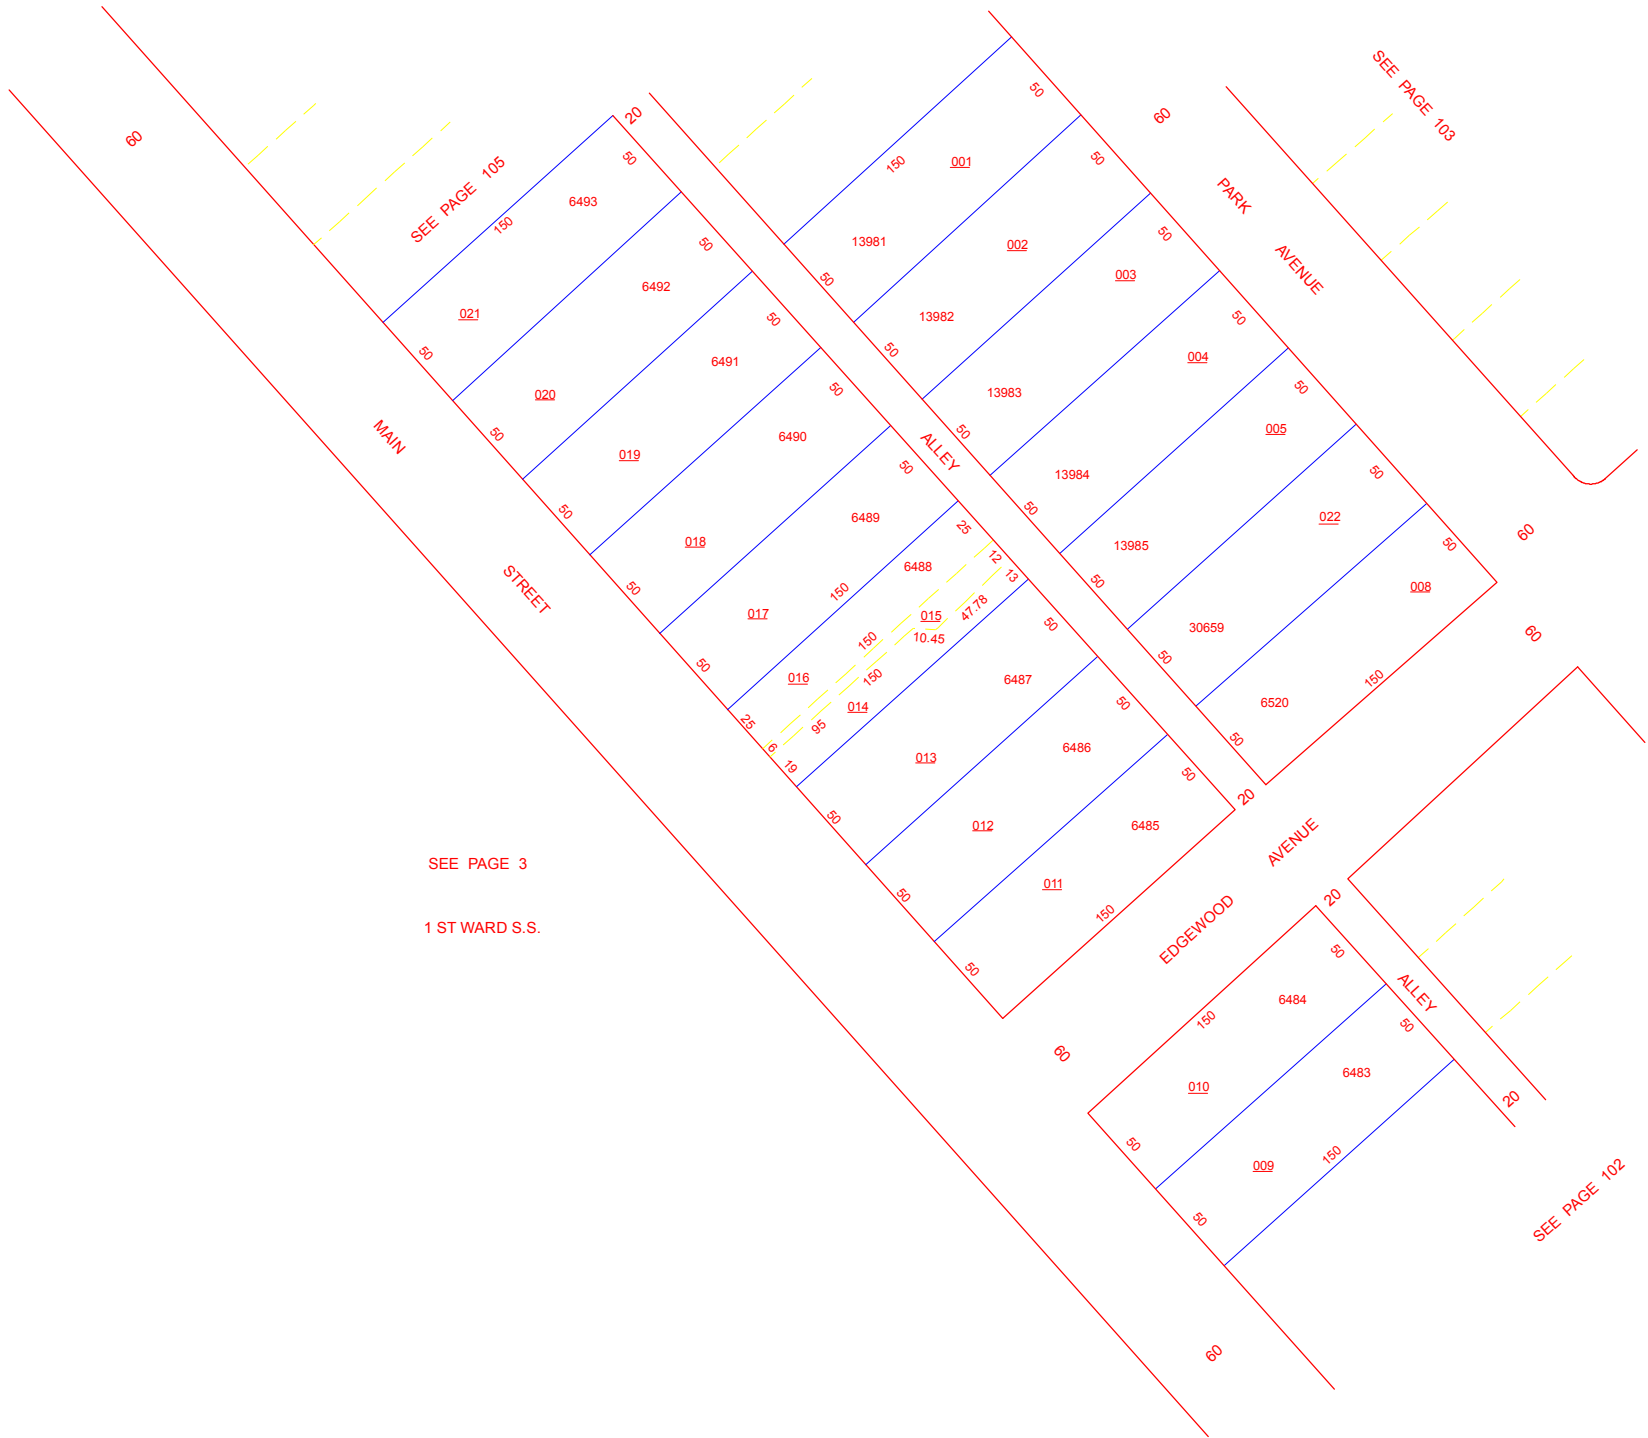

HAMILTON  
FIRST WARD N.S.

104.000

N

SCALE: 1"=50'  
REVISED 08/15/07  
TAXING DISTRICT:  
P6411

SEE PAGE 105

SEE PAGE 103

SEE PAGE 3

1 ST WARD S.S.