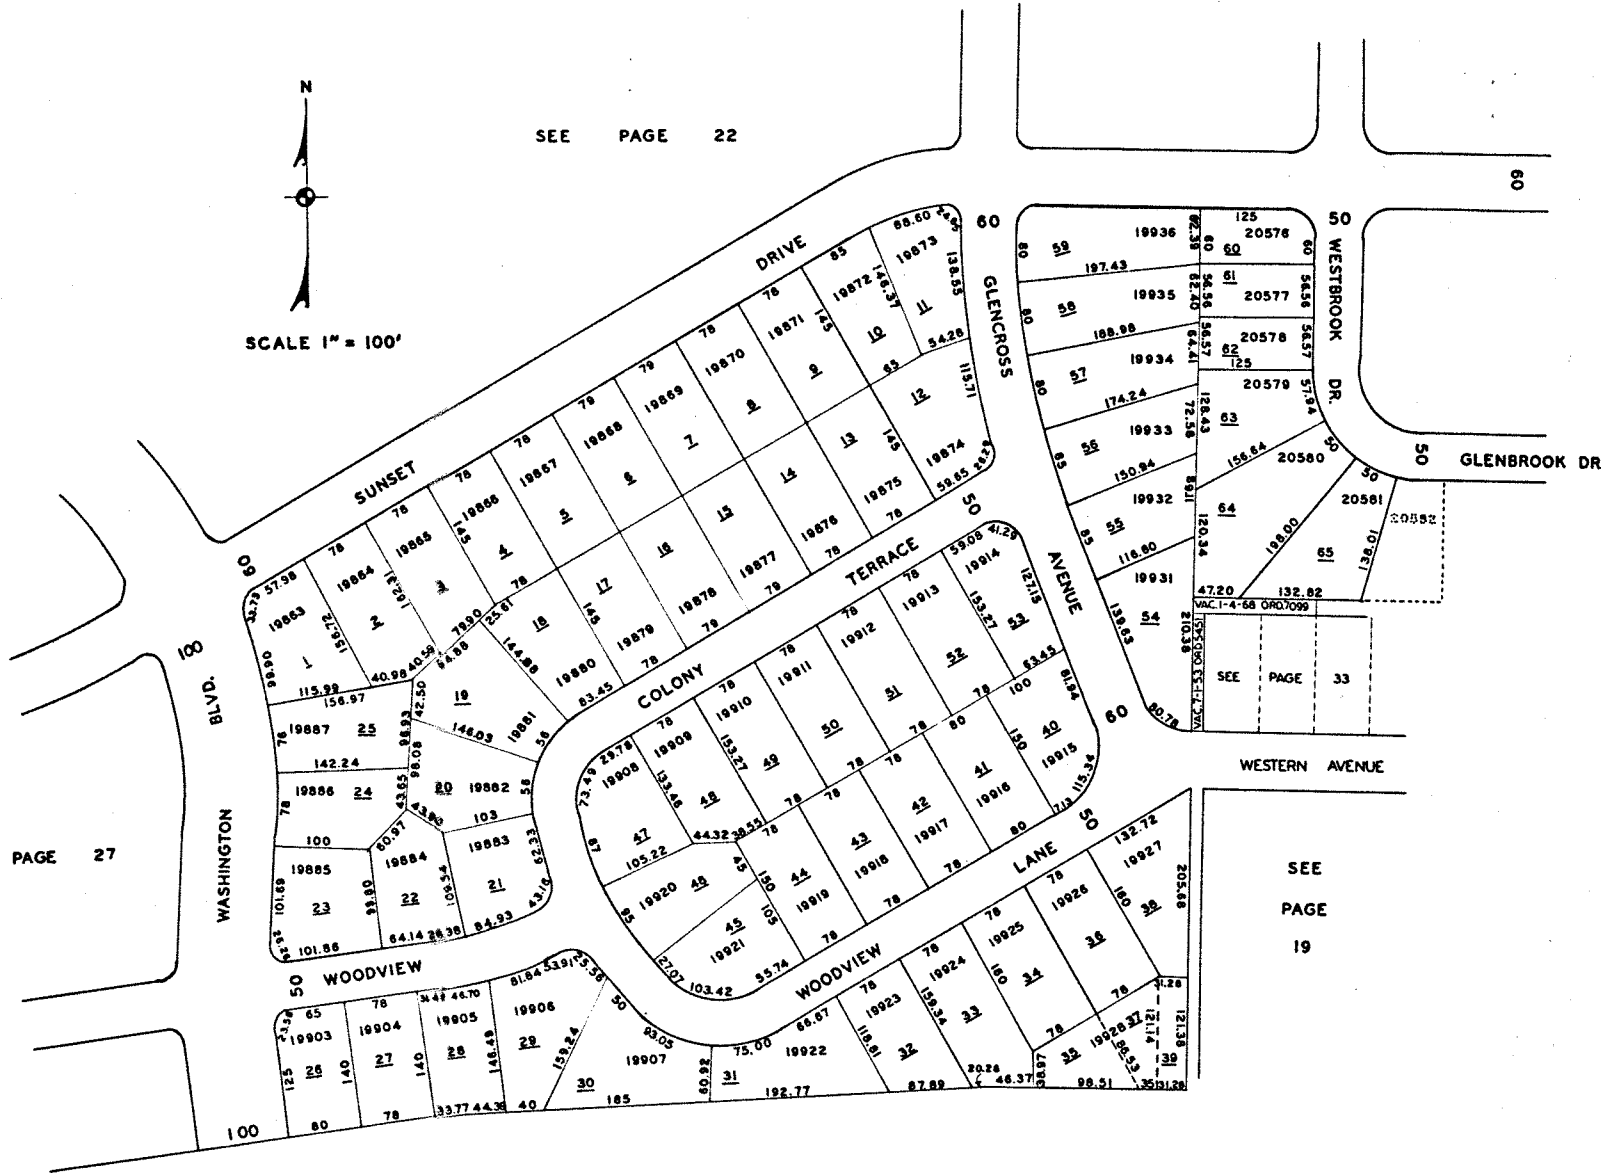

HAMILTON FIRST WARD S.S.

SCALE 1" = 100'

SEE PAGE 22

SEE PAGE 27

SEE
PAGE
19

SEE PAGE 24