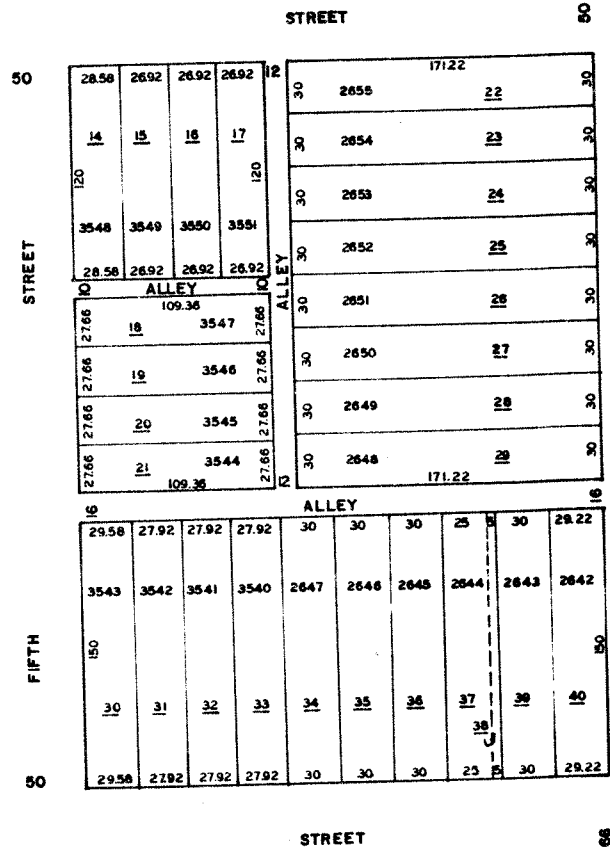

# HAMILTON THIRD WARD

SCALE  
1"=50'

SEE PAGE 13

SEE PAGE 14

SEE PAGE 8

66

HEATON

SEE PAGE 18

50

STREET

66

SEE PAGE 17