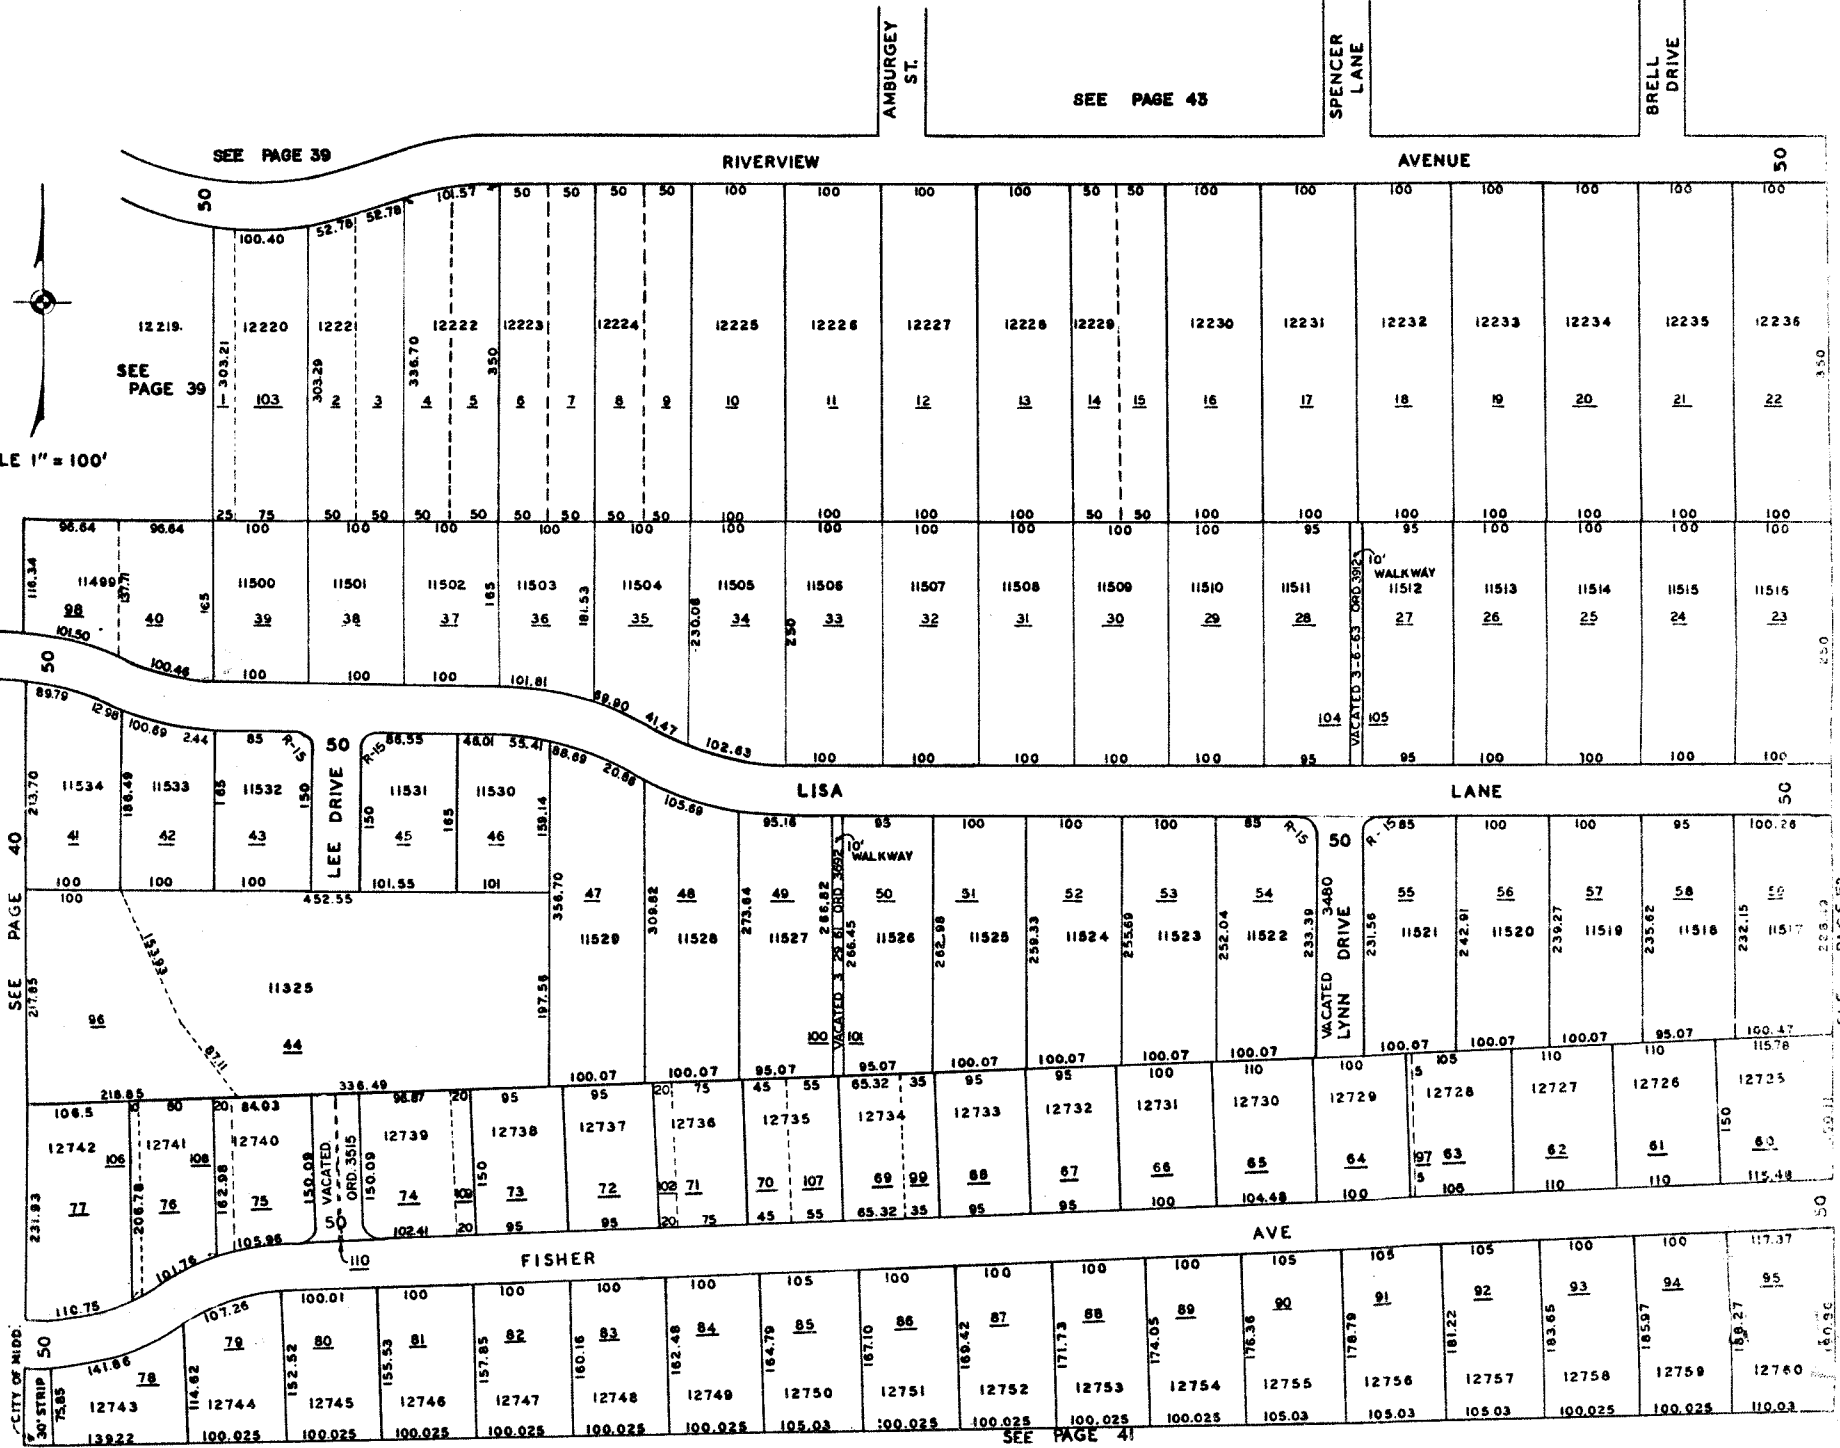

MIDDLETOWN FIRST WARD

SEE PAGE 48

SCALE 1" = 100'

SEE PAGE 41