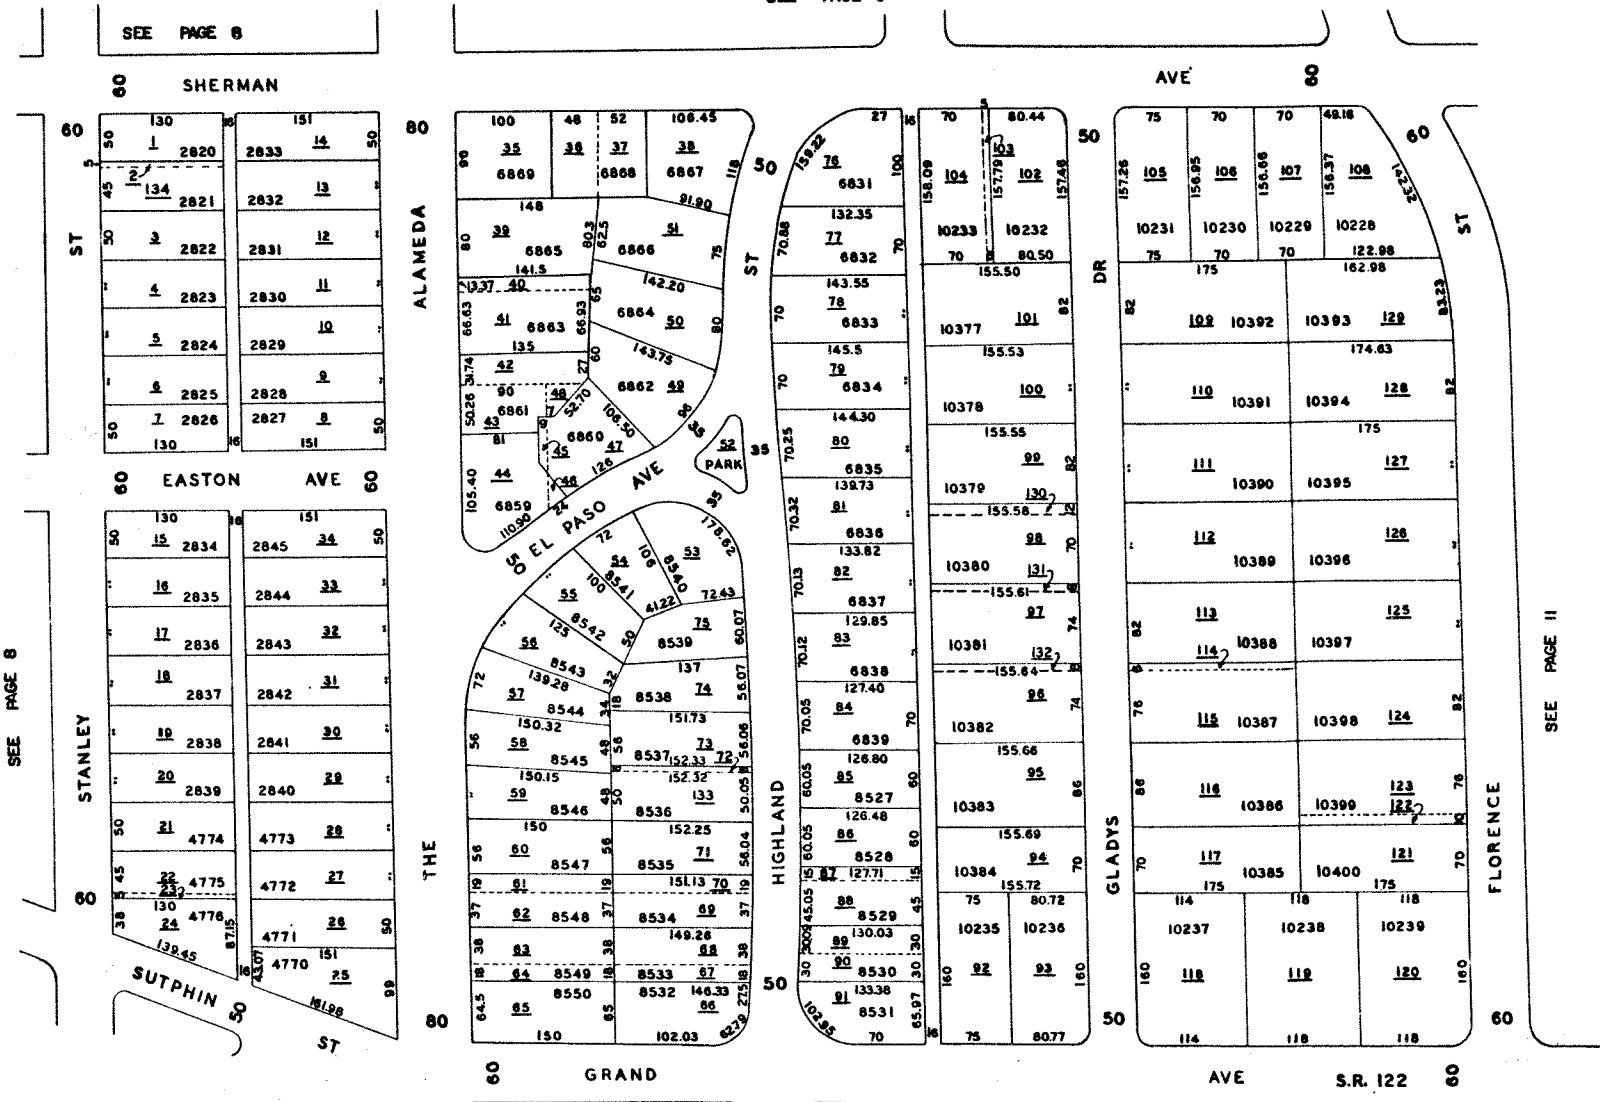

# MIDDLETOWN FOURTH WARD

SEE PAGE 9

SEE PAGE 8

SEE PAGE 8

SEE PAGE 11

SCALE 1"=100'